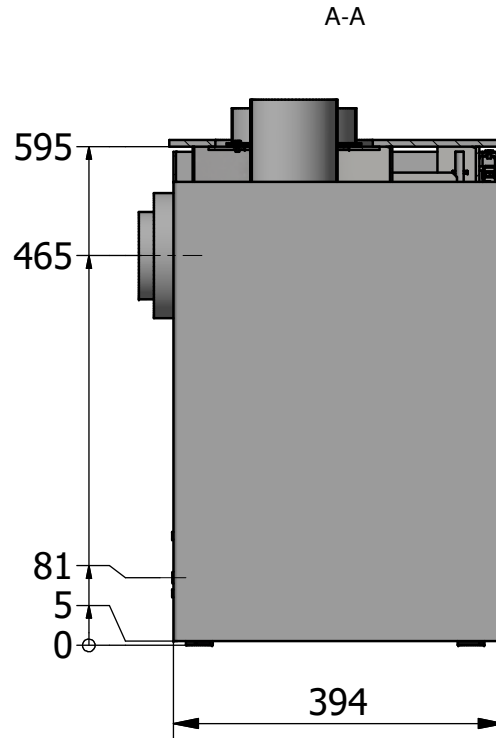

Q-Tee II Glass Gas

12-0103-6402

Q-Tee II Glass Gas Low socket

12-0203-6402

Q-Tee II Glass Gas High socket

12-0303-6402

Q-Tee II Glass Gas Low Legs

12-0403-6402

A-A

Q-Tee II Glass Gas High Legs

12-0503-6402

A-A