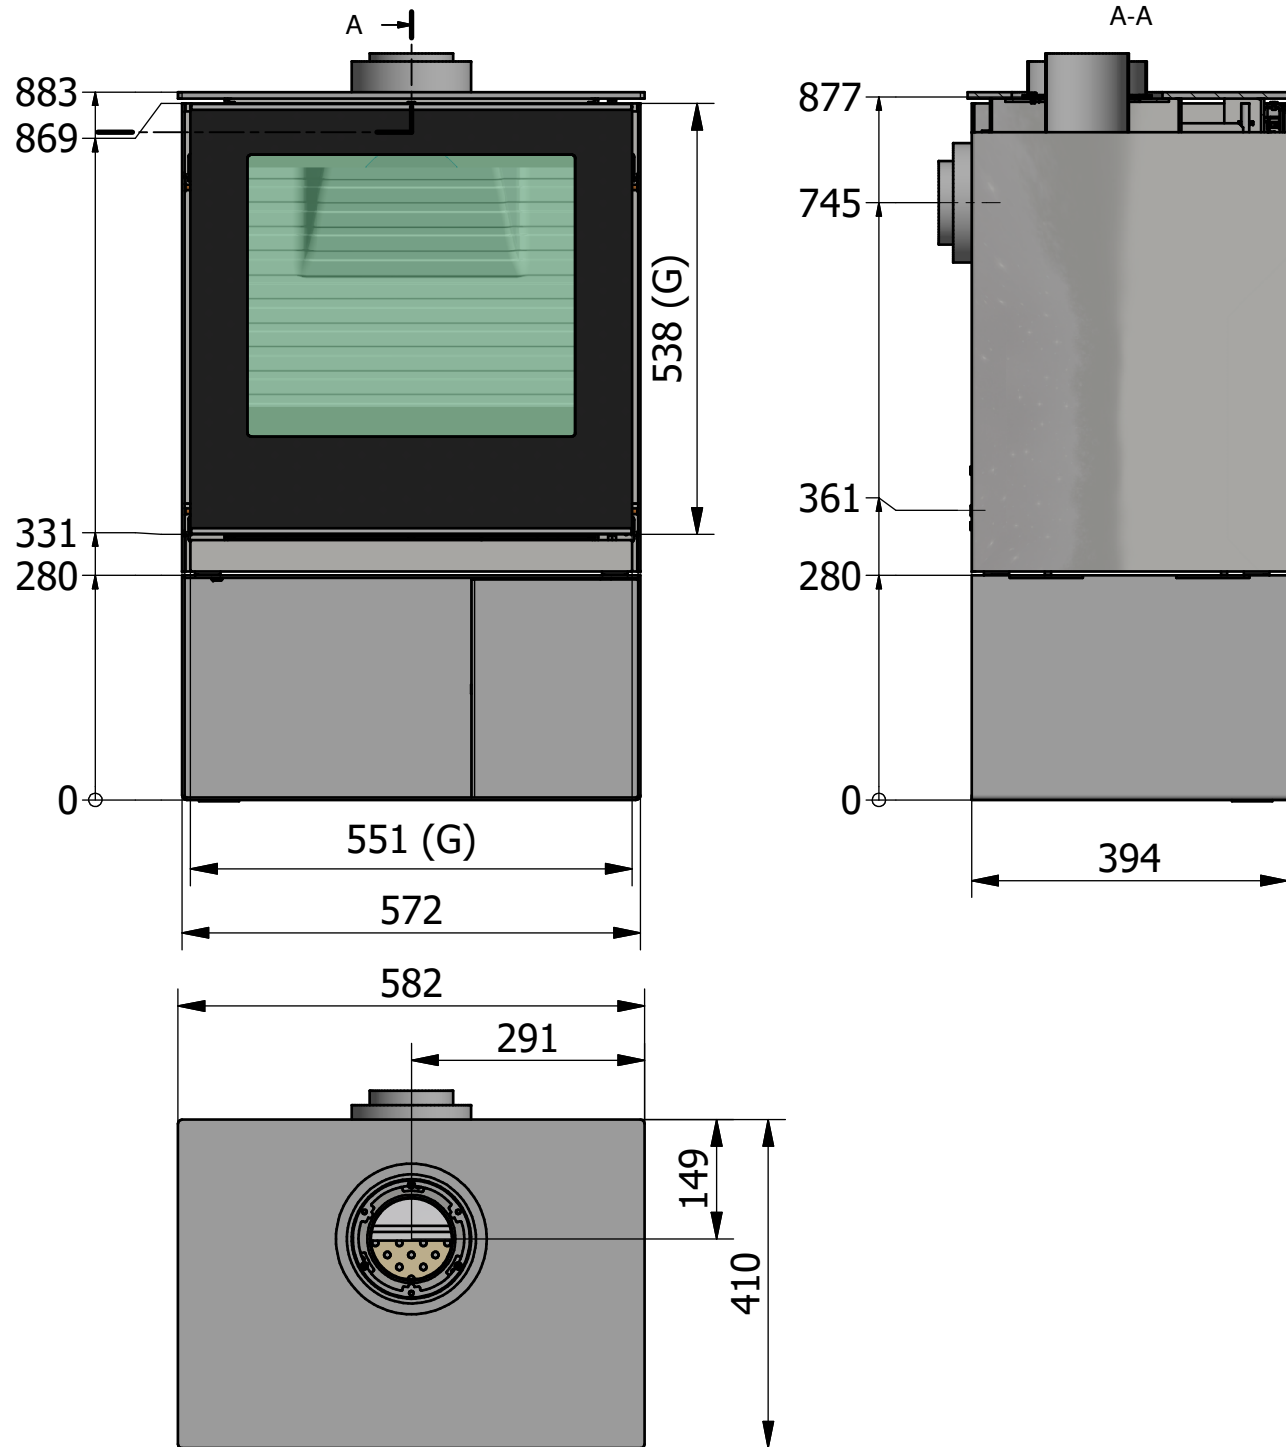

Q-Tee II Glass Gas

12-0103-6402

Q-Tee II Glass Gas Low socket

12-0203-6402

Q-Tee II Glass Gas High socket

12-0303-6402

Q-Tee II Glass Gas Low Legs

12-0403-6402

A-A

Q-Tee II Glass Gas High Legs

12-0503-6402

A-A