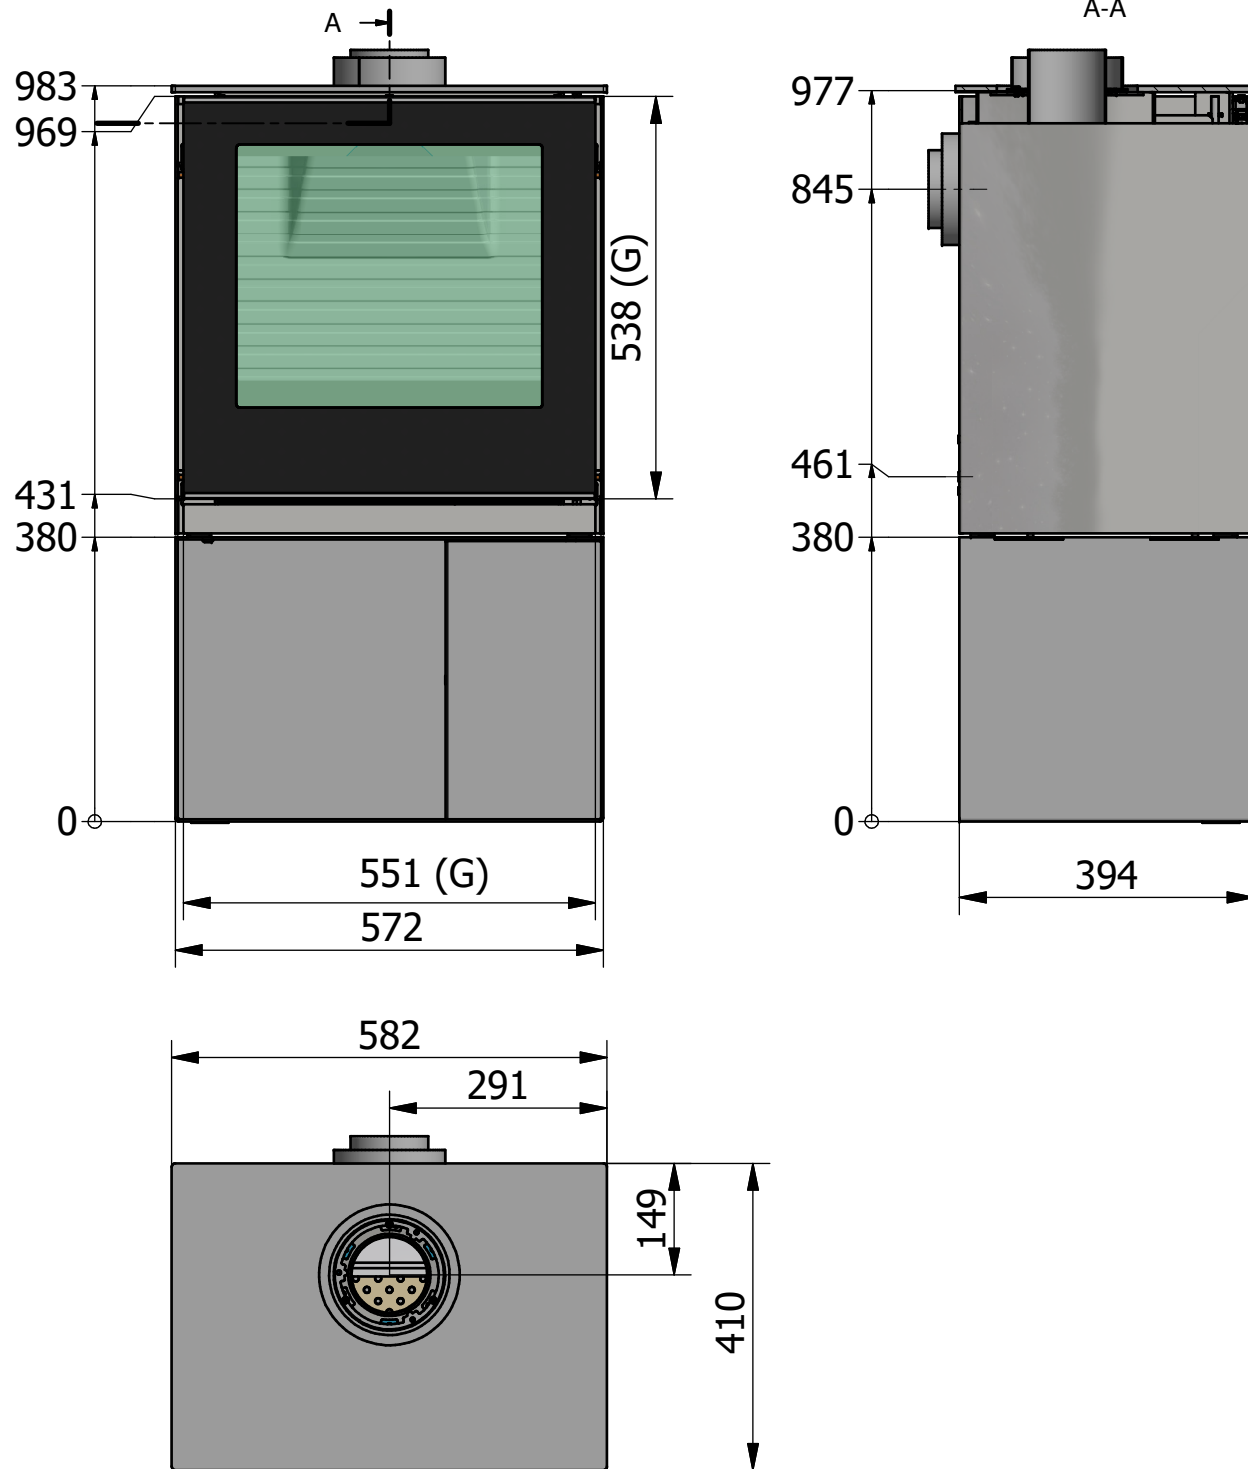

Q-Tee II Glass Gas

12-0103-6402

Q-Tee II Glass Gas Low socket

12-0203-6402

Q-Tee II Glass Gas High socket

12-0303-6402

Q-Tee II Glass Gas Low Legs

12-0403-6402

A-A

Q-Tee II Glass Gas High Legs

12-0503-6402

A-A