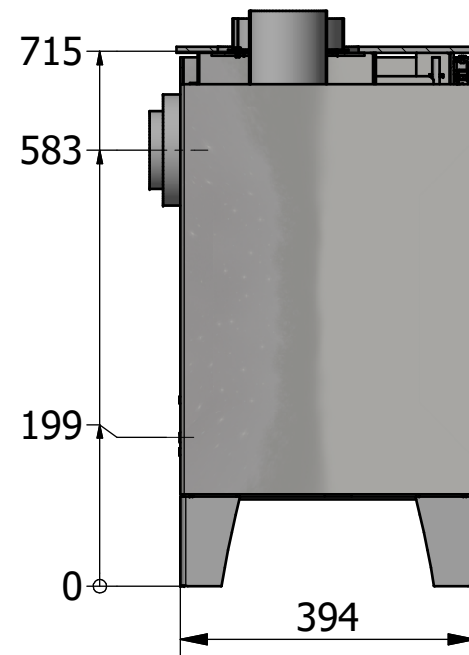

Q-Tee II Glass Gas

12-0103-6402

Q-Tee II Glass Gas Low socket

12-0203-6402

Q-Tee II Glass Gas High socket

12-0303-6402

Q-Tee II Glass Gas Low Legs

12-0403-6402

A-A

Q-Tee II Glass Gas High Legs

12-0503-6402

A-A