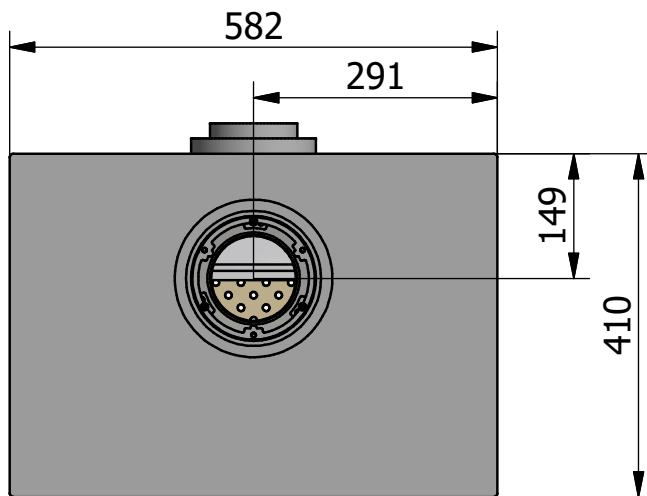

Q-Tee II Glass Gas

12-0103-6402

Q-Tee II Glass Gas Low socket

12-0203-6402

Q-Tee II Glass Gas High socket

12-0303-6402

Q-Tee II Glass Gas Low Legs

12-0403-6402

A-A

Q-Tee II Glass Gas High Legs

12-0503-6402

A-A