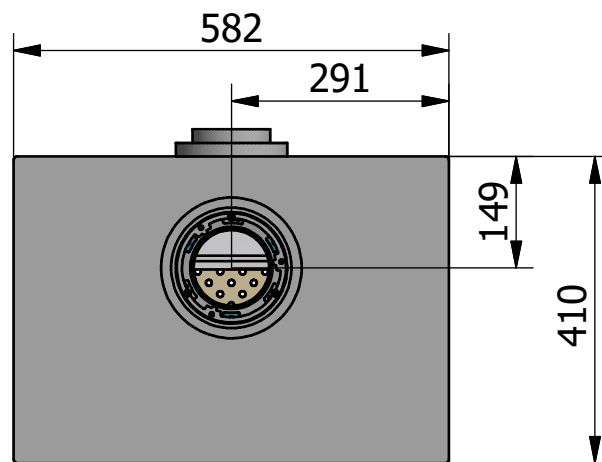

Q-Tee II Glass Gas

12-0103-6402

Q-Tee II Glass Gas Low socket

12-0203-6402

Q-Tee II Glass Gas High socket

12-0303-6402

Q-Tee II Glass Gas Low Legs

12-0403-6402

A-A

Q-Tee II Glass Gas High Legs

12-0503-6402

A-A