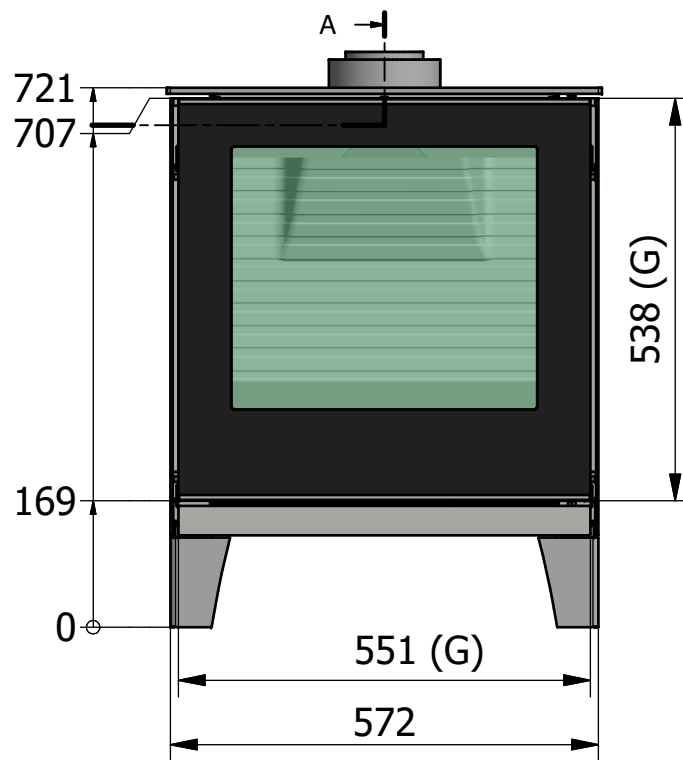

Q-Tee II Glass Gas

12-0103-6402

Q-Tee II Glass Gas Low socket

12-0203-6402

Q-Tee II Glass Gas High socket

12-0303-6402

Q-Tee II Glass Gas Low Legs

12-0403-6402

A-A

Q-Tee II Glass Gas High Legs

12-0503-6402

A-A