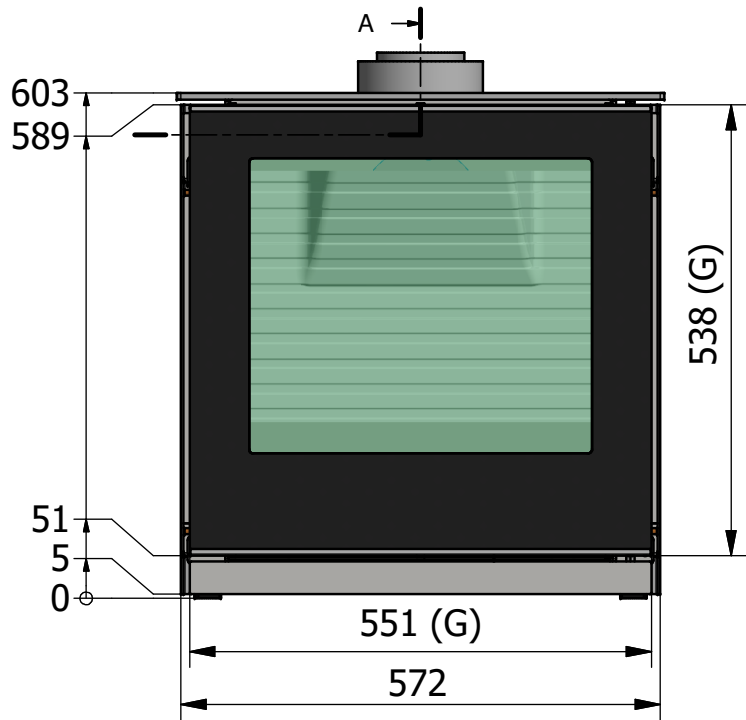

Q-Tee II Glass Gas

12-0103-6402

Q-Tee II Glass Gas Low socket

12-0203-6402

Q-Tee II Glass Gas High socket

12-0303-6402

Q-Tee II Glass Gas Low Legs

12-0403-6402

A-A

Q-Tee II Glass Gas High Legs

12-0503-6402

A-A