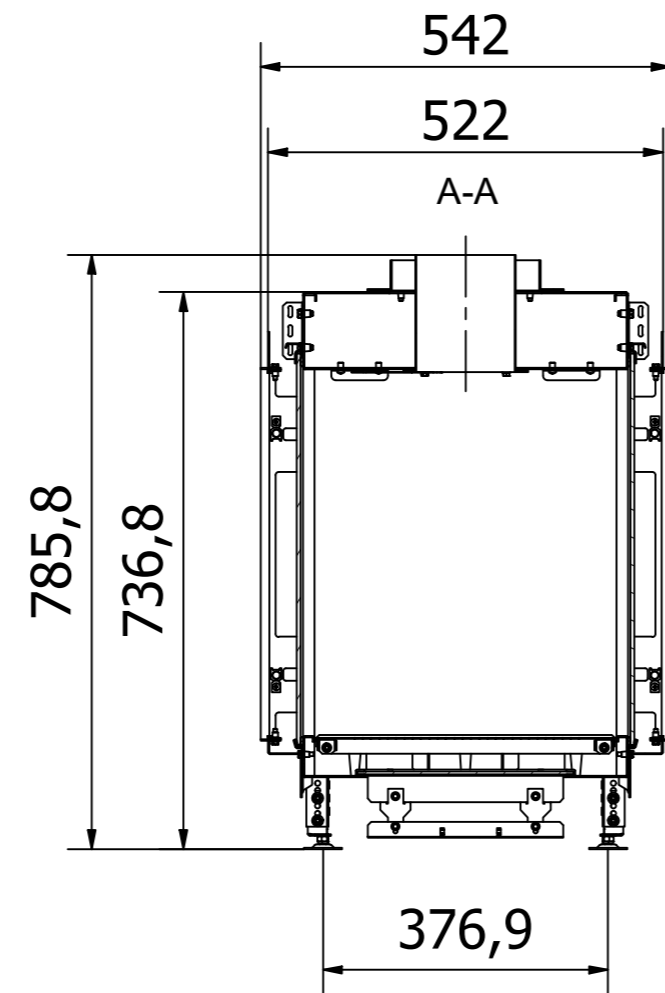

RAIS Visio Gas 43-49-65 RD-6541

Visio6_Room_Divider_061022

RAIS Visio Gas 43-49-65 RD-6543

Visio6_Room_Divider_061022

Without frame

With frame