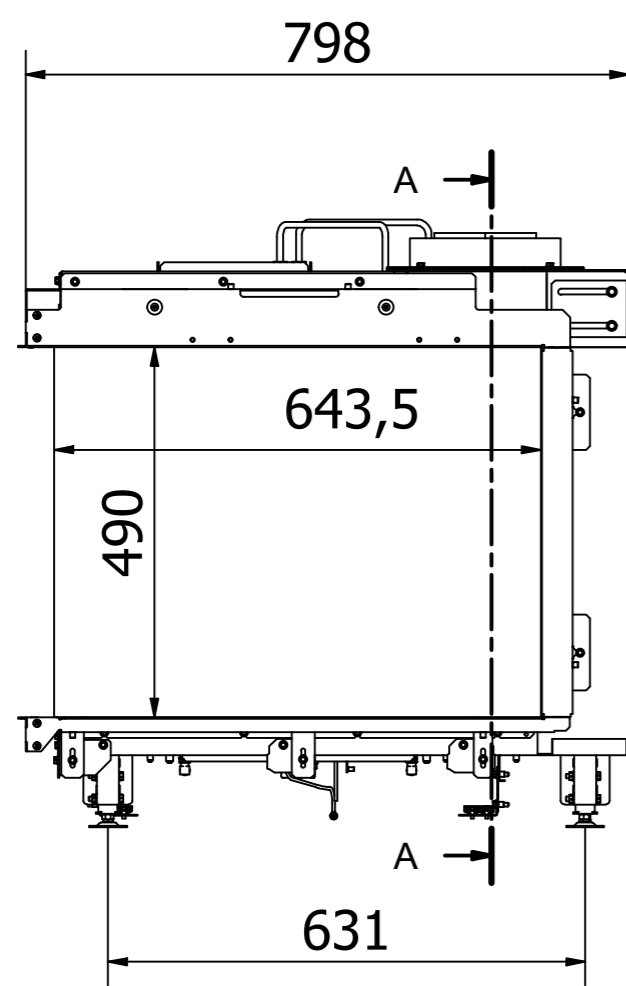

RAIS Visio Gas 43-49-65 RD-6541

Visio6_Room_Divider_061022

RAIS Visio Gas 43-49-65 RD-6543

Visio6_Room_Divider_061022

Without frame

With frame