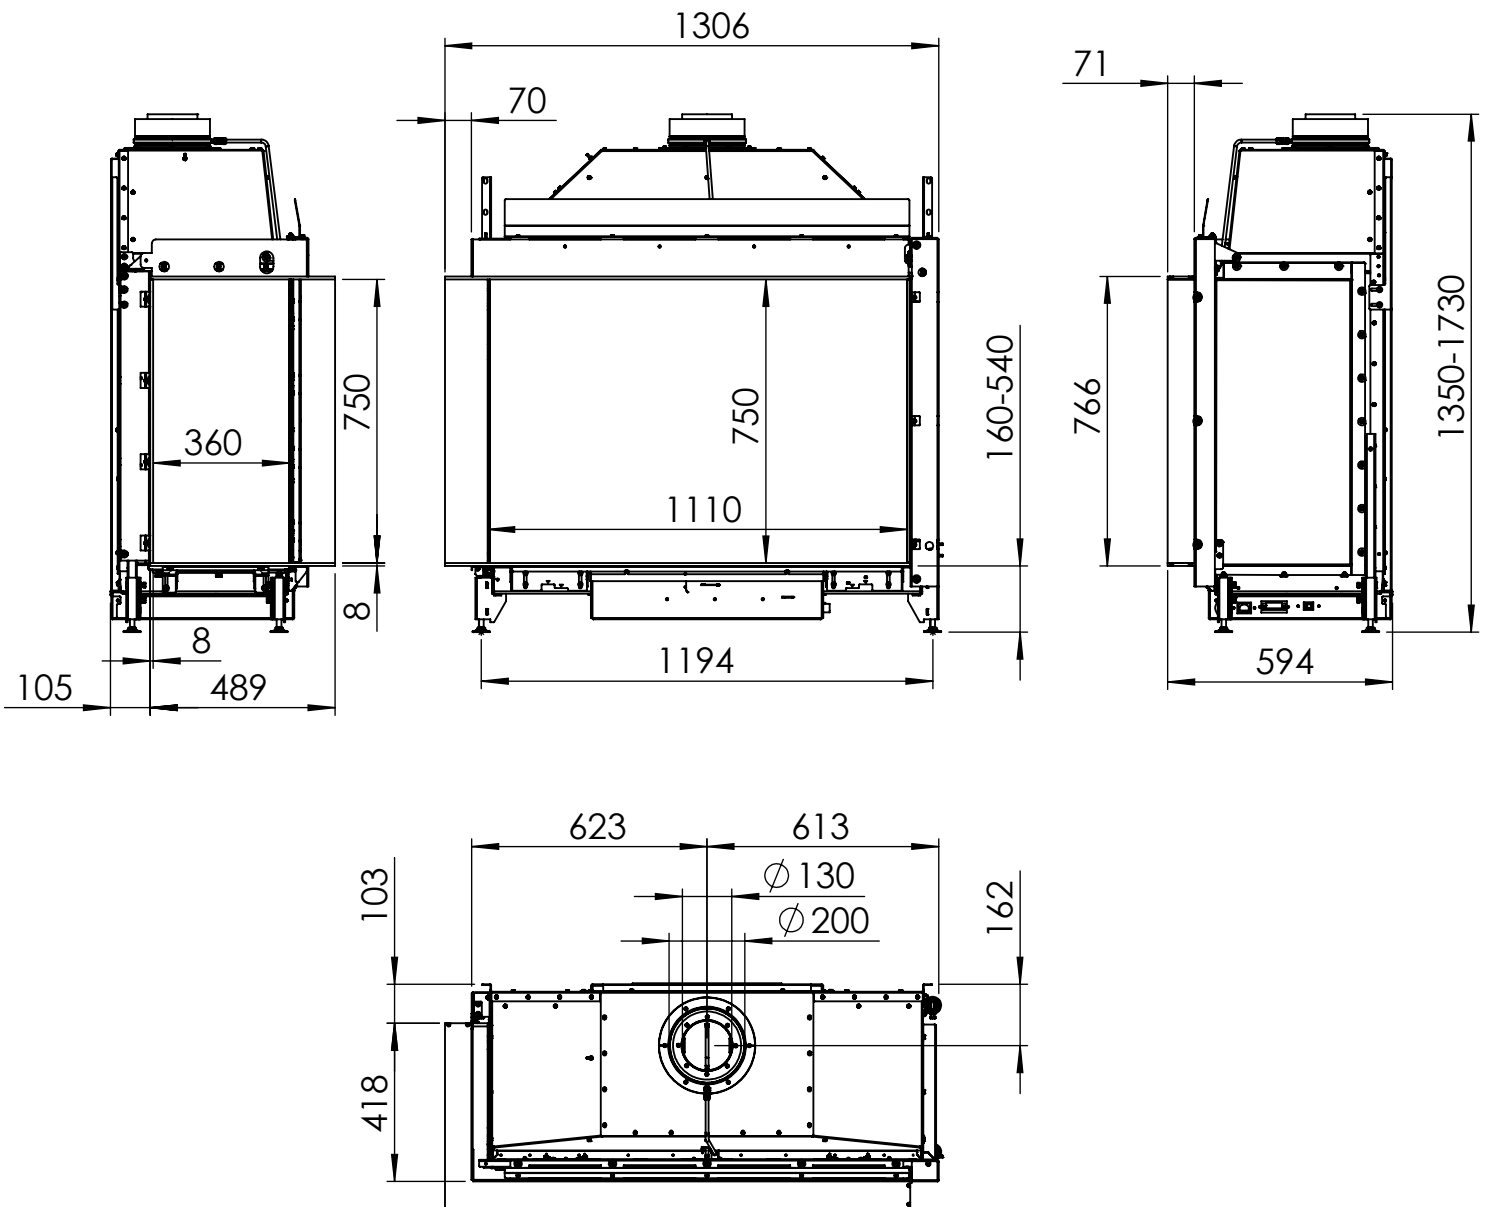

KALFIRE

FIREPLACES

Gi110/75CL

Kalfire	Gi110/75CL
A(mm)	35
B(mm)	105
C(mm)	375
D(mm)	1114
E(mm)	50

All dimensions in mm. Modifications under reserve.

29-6-2023 sheet 1 / 4

© All rights reserved. This drawing is sole property of Kal-fire. No part of this drawing may be reproduced, or published, in any form or in any way without prior written permission from Kal-fire.

KALFIRE

FIREPLACES

Gi110/75CR

Kalfire	Gi110/75CR
A(mm)	35
B(mm)	105
C(mm)	375
D(mm)	1114
E(mm)	50

All dimensions in mm. Modifications under reserve.

29-6-2023 sheet 1 / 4

© All rights reserved. This drawing is sole property of Kal-fire. No part of this drawing may be reproduced, or published, in any form or in any way without prior written permission from Kal-fire.