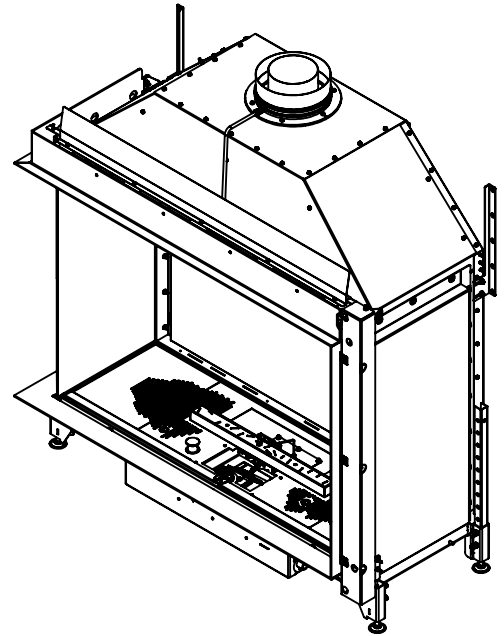

KALFIRE

FIREPLACES

Gi110/75CL

Kalfire	Gi110/75CL
A(mm)	35
B(mm)	105
C(mm)	375
D(mm)	1114
E(mm)	50

All dimensions in mm. Modifications under reserve.

29-6-2023 sheet 1 / 4

© All rights reserved. This drawing is sole property of Kal-fire. No part of this drawing may be reproduced, or published, in any form or in any way without prior written permission from Kal-fire.

KALFIRE

FIREPLACES

Gi110/75CR

Kalfire	Gi110/75CR
A(mm)	35
B(mm)	105
C(mm)	375
D(mm)	1114
E(mm)	50

All dimensions in mm. Modifications under reserve.

29-6-2023 sheet 1 / 4

© All rights reserved. This drawing is sole property of Kal-fire. No part of this drawing may be reproduced, or published, in any form or in any way without prior written permission from Kal-fire.