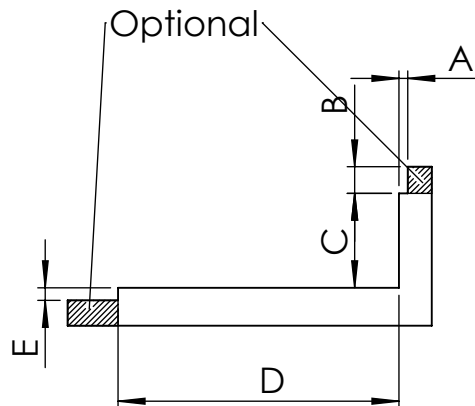

KALFIRE

FIREPLACES

Gi110/75CL

Kalfire	Gi110/75CL
A(mm)	35
B(mm)	105
C(mm)	375
D(mm)	1114
E(mm)	50

All dimensions in mm. Modifications under reserve.

29-6-2023 sheet 1 / 4

© All rights reserved. This drawing is sole property of Kal-fire. No part of this drawing may be reproduced, or published, in any form or in any way without prior written permission from Kal-fire.

KALFIRE

FIREPLACES

Gi110/75CR

Kalfire	Gi110/75CR
A(mm)	35
B(mm)	105
C(mm)	375
D(mm)	1114
E(mm)	50

All dimensions in mm. Modifications under reserve.

29-6-2023 sheet 1 / 4

© All rights reserved. This drawing is sole property of Kal-fire. No part of this drawing may be reproduced, or published, in any form or in any way without prior written permission from Kal-fire.