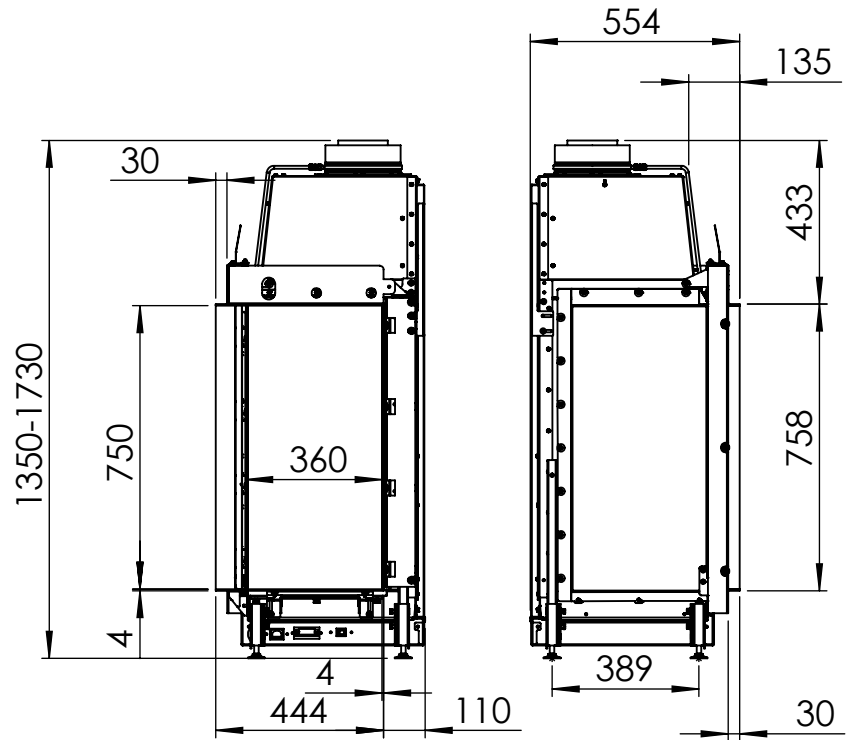

KALFIRE

FIREPLACES

Gi110/75CL

Kalfire	Gi110/75CL
A(mm)	35
B(mm)	105
C(mm)	375
D(mm)	1114
E(mm)	50

All dimensions in mm. Modifications under reserve.

29-6-2023 sheet 1 / 4

© All rights reserved. This drawing is sole property of Kal-fire. No part of this drawing may be reproduced, or published, in any form or in any way without prior written permission from Kal-fire.

KALFIRE

FIREPLACES

Gi110/75CR

Kalfire	Gi110/75CR
A(mm)	35
B(mm)	105
C(mm)	375
D(mm)	1114
E(mm)	50

All dimensions in mm. Modifications under reserve.

29-6-2023 sheet 1 / 4

© All rights reserved. This drawing is sole property of Kal-fire. No part of this drawing may be reproduced, or published, in any form or in any way without prior written permission from Kal-fire.