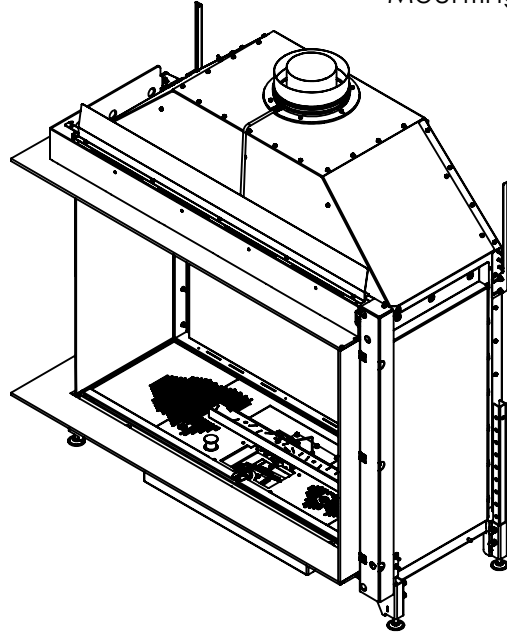

KALFIRE

FIREPLACES

Gi110/75CL

Kalfire	Gi110/75CL
A(mm)	35
B(mm)	105
C(mm)	375
D(mm)	1114
E(mm)	50

All dimensions in mm. Modifications under reserve.

29-6-2023 sheet 1 / 4

© All rights reserved. This drawing is sole property of Kal-fire. No part of this drawing may be reproduced, or published, in any form or in any way without prior written permission from Kal-fire.

KALFIRE

FIREPLACES

Gi110/75CR

Kalfire	Gi110/75CR
A(mm)	35
B(mm)	105
C(mm)	375
D(mm)	1114
E(mm)	50

All dimensions in mm. Modifications under reserve.

29-6-2023 sheet 1 / 4

© All rights reserved. This drawing is sole property of Kal-fire. No part of this drawing may be reproduced, or published, in any form or in any way without prior written permission from Kal-fire.