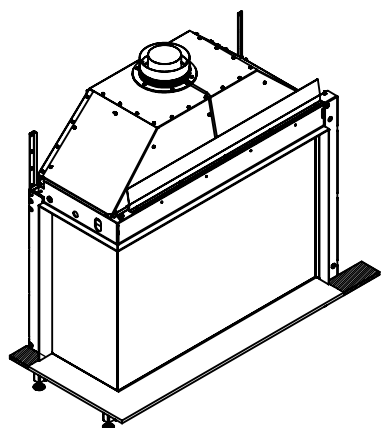

KALFIRE

FIREPLACES

Gi110/75CL

Kalfire	Gi110/75CL
A(mm)	35
B(mm)	105
C(mm)	375
D(mm)	1114
E(mm)	50

All dimensions in mm. Modifications under reserve.

29-6-2023 sheet 1 / 4

© All rights reserved. This drawing is sole property of Kal-fire. No part of this drawing may be reproduced, or published, in any form or in any way without prior written permission from Kal-fire.

KALFIRE

FIREPLACES

Gi110/75CR

Kalfire	Gi110/75CR
A(mm)	35
B(mm)	105
C(mm)	375
D(mm)	1114
E(mm)	50

All dimensions in mm. Modifications under reserve.

29-6-2023 sheet 1 / 4

© All rights reserved. This drawing is sole property of Kal-fire. No part of this drawing may be reproduced, or published, in any form or in any way without prior written permission from Kal-fire.