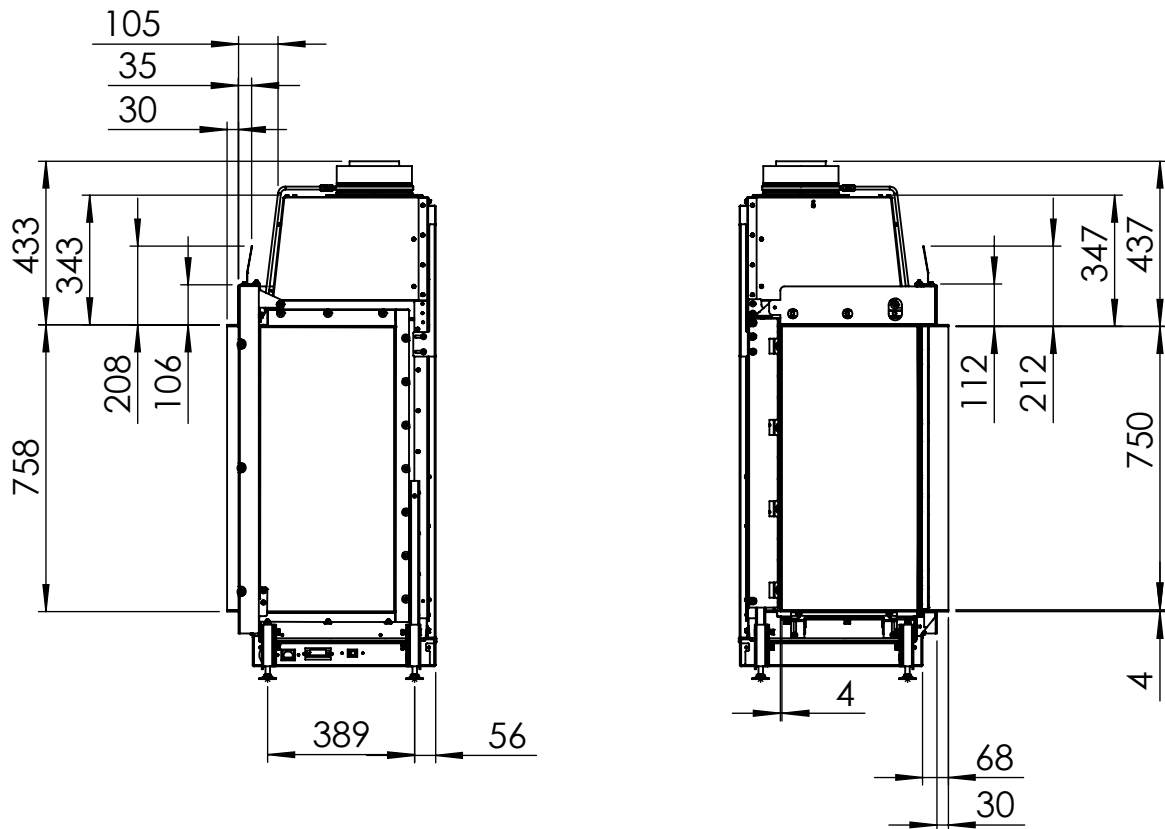

KALFIRE

FIREPLACES

Gi110/75CL

Kalfire	Gi110/75CL
A(mm)	35
B(mm)	105
C(mm)	375
D(mm)	1114
E(mm)	50

All dimensions in mm. Modifications under reserve.

29-6-2023 sheet 1 / 4

© All rights reserved. This drawing is sole property of Kal-fire. No part of this drawing may be reproduced, or published, in any form or in any way without prior written permission from Kal-fire.

KALFIRE

FIREPLACES

Gi110/75CR

Kalfire	Gi110/75CR
A(mm)	35
B(mm)	105
C(mm)	375
D(mm)	1114
E(mm)	50

All dimensions in mm. Modifications under reserve.

29-6-2023 sheet 1 / 4

© All rights reserved. This drawing is sole property of Kal-fire. No part of this drawing may be reproduced, or published, in any form or in any way without prior written permission from Kal-fire.