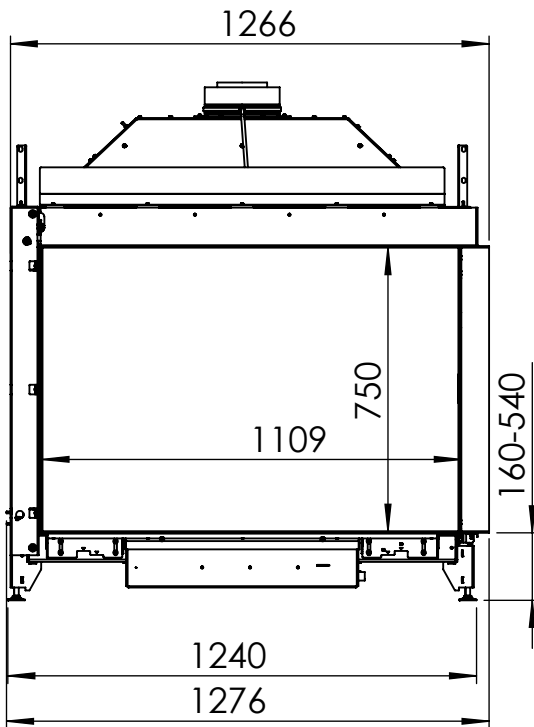

KALFIRE

FIREPLACES

Gi110/75CL

Kalfire	Gi110/75CL
A(mm)	35
B(mm)	105
C(mm)	375
D(mm)	1114
E(mm)	50

All dimensions in mm. Modifications under reserve.

29-6-2023 sheet 1 / 4

© All rights reserved. This drawing is sole property of Kal-fire. No part of this drawing may be reproduced, or published, in any form or in any way without prior written permission from Kal-fire.

KALFIRE

FIREPLACES

Gi110/75CR

Kalfire	Gi110/75CR
A(mm)	35
B(mm)	105
C(mm)	375
D(mm)	1114
E(mm)	50

All dimensions in mm. Modifications under reserve.

29-6-2023 sheet 1 / 4

© All rights reserved. This drawing is sole property of Kal-fire. No part of this drawing may be reproduced, or published, in any form or in any way without prior written permission from Kal-fire.