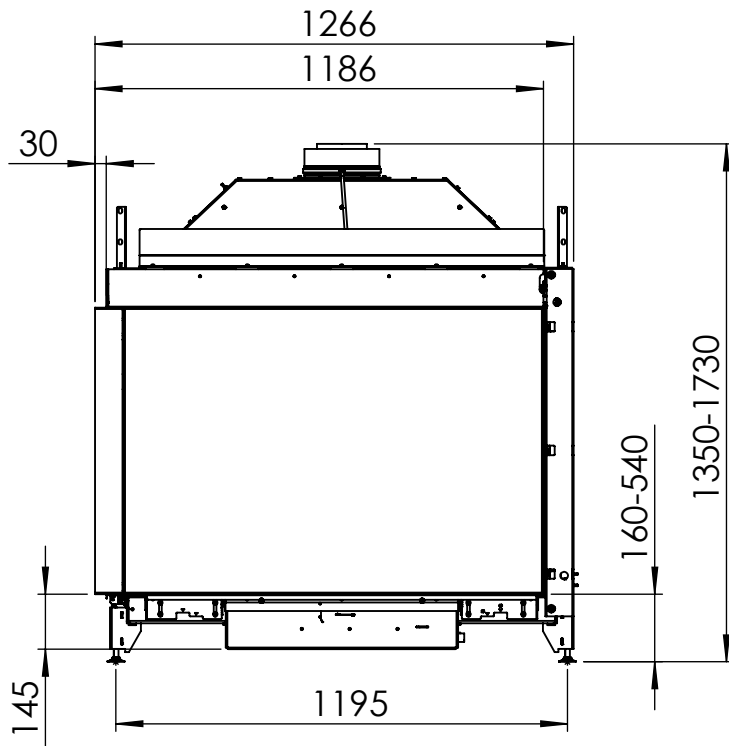

KALFIRE

FIREPLACES

Gi110/75CL

Kalfire	Gi110/75CL
A(mm)	35
B(mm)	105
C(mm)	375
D(mm)	1114
E(mm)	50

All dimensions in mm. Modifications under reserve.

29-6-2023 sheet 1 / 4

© All rights reserved. This drawing is sole property of Kal-fire. No part of this drawing may be reproduced, or published, in any form or in any way without prior written permission from Kal-fire.

KALFIRE

FIREPLACES

Gi110/75CR

Kalfire	Gi110/75CR
A(mm)	35
B(mm)	105
C(mm)	375
D(mm)	1114
E(mm)	50

All dimensions in mm. Modifications under reserve.

29-6-2023 sheet 1 / 4

© All rights reserved. This drawing is sole property of Kal-fire. No part of this drawing may be reproduced, or published, in any form or in any way without prior written permission from Kal-fire.