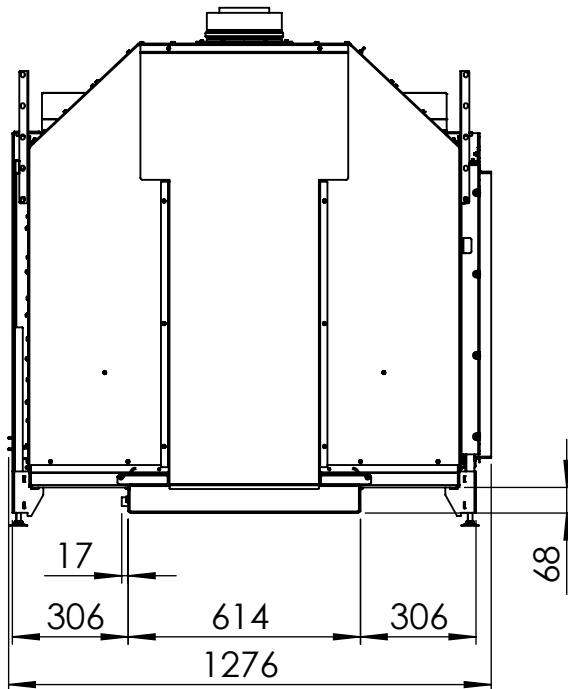

KALFIRE

FIREPLACES

Gi110/75CL

Kalfire	Gi110/75CL
A(mm)	35
B(mm)	105
C(mm)	375
D(mm)	1114
E(mm)	50

All dimensions in mm. Modifications under reserve.

29-6-2023 sheet 1 / 4

© All rights reserved. This drawing is sole property of Kal-fire. No part of this drawing may be reproduced, or published, in any form or in any way without prior written permission from Kal-fire.

KALFIRE

FIREPLACES

Gi110/75CR

Kalfire	Gi110/75CR
A(mm)	35
B(mm)	105
C(mm)	375
D(mm)	1114
E(mm)	50

All dimensions in mm. Modifications under reserve.

29-6-2023 sheet 1 / 4

© All rights reserved. This drawing is sole property of Kal-fire. No part of this drawing may be reproduced, or published, in any form or in any way without prior written permission from Kal-fire.