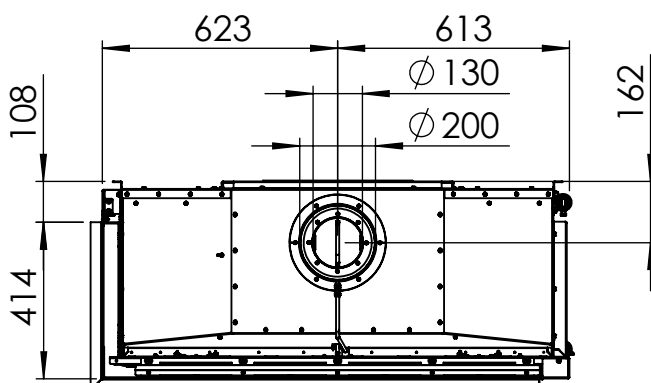

KALFIRE

FIREPLACES

Gi110/75CL

Kalfire	Gi110/75CL
A(mm)	35
B(mm)	105
C(mm)	375
D(mm)	1114
E(mm)	50

All dimensions in mm. Modifications under reserve.

29-6-2023 sheet 1 / 4

© All rights reserved. This drawing is sole property of Kal-fire. No part of this drawing may be reproduced, or published, in any form or in any way without prior written permission from Kal-fire.

KALFIRE

FIREPLACES

Gi110/75CR

Kalfire	Gi110/75CR
A(mm)	35
B(mm)	105
C(mm)	375
D(mm)	1114
E(mm)	50

All dimensions in mm. Modifications under reserve.

29-6-2023 sheet 1 / 4

© All rights reserved. This drawing is sole property of Kal-fire. No part of this drawing may be reproduced, or published, in any form or in any way without prior written permission from Kal-fire.