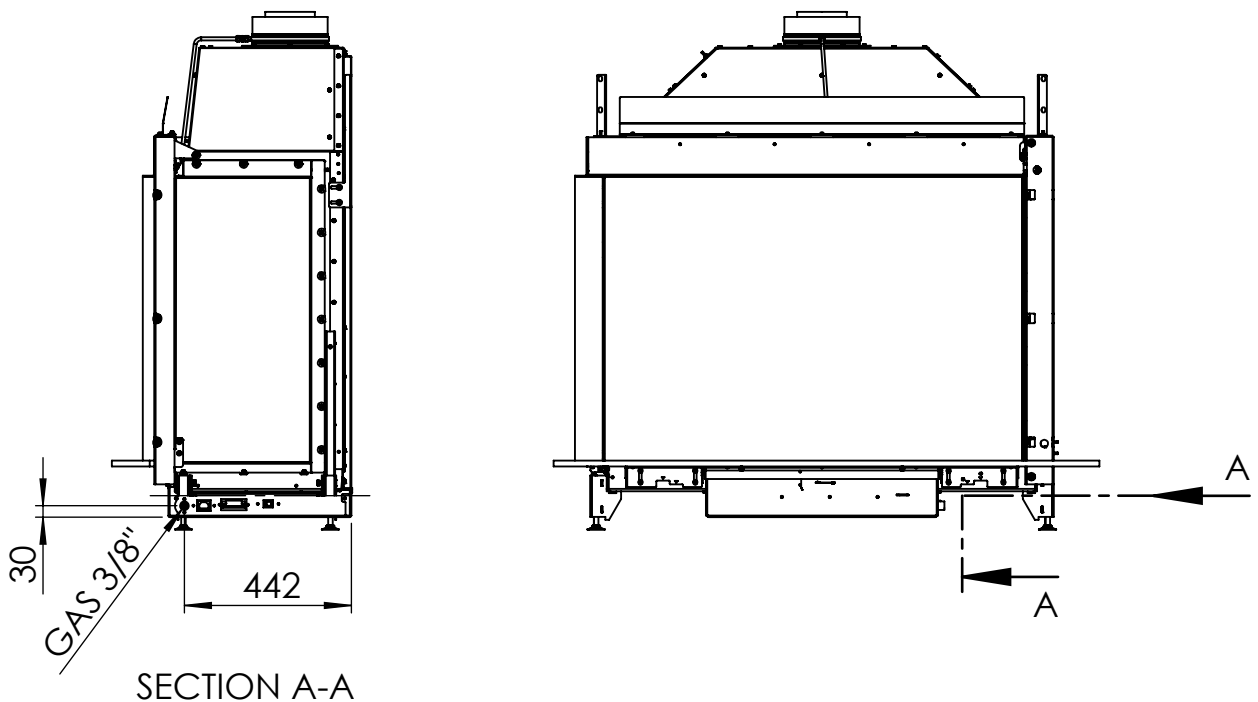

KALFIRE

FIREPLACES

Gi110/75CL

Kalfire	Gi110/75CL
A(mm)	35
B(mm)	105
C(mm)	375
D(mm)	1114
E(mm)	50

All dimensions in mm. Modifications under reserve.

29-6-2023 sheet 1 / 4

© All rights reserved. This drawing is sole property of Kal-fire. No part of this drawing may be reproduced, or published, in any form or in any way without prior written permission from Kal-fire.

KALFIRE

FIREPLACES

Gi110/75CR

Kalfire	Gi110/75CR
A(mm)	35
B(mm)	105
C(mm)	375
D(mm)	1114
E(mm)	50

All dimensions in mm. Modifications under reserve.

29-6-2023 sheet 1 / 4

© All rights reserved. This drawing is sole property of Kal-fire. No part of this drawing may be reproduced, or published, in any form or in any way without prior written permission from Kal-fire.