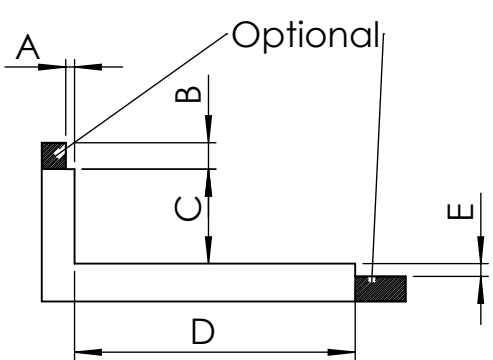

KALFIRE

FIREPLACES

Gi110/75CL

Kalfire	Gi110/75CL
A(mm)	35
B(mm)	105
C(mm)	375
D(mm)	1114
E(mm)	50

All dimensions in mm. Modifications under reserve.

29-6-2023 sheet 1 / 4

© All rights reserved. This drawing is sole property of Kal-fire. No part of this drawing may be reproduced, or published, in any form or in any way without prior written permission from Kal-fire.

KALFIRE

FIREPLACES

Gi110/75CR

Kalfire	Gi110/75CR
A(mm)	35
B(mm)	105
C(mm)	375
D(mm)	1114
E(mm)	50

All dimensions in mm. Modifications under reserve.

29-6-2023 sheet 1 / 4

© All rights reserved. This drawing is sole property of Kal-fire. No part of this drawing may be reproduced, or published, in any form or in any way without prior written permission from Kal-fire.