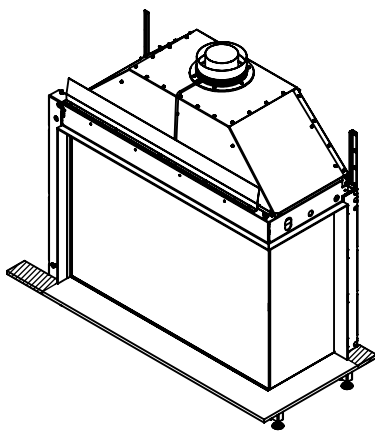

KALFIRE

FIREPLACES

Gi110/75CL

Kalfire	Gi110/75CL
A(mm)	35
B(mm)	105
C(mm)	375
D(mm)	1114
E(mm)	50

All dimensions in mm. Modifications under reserve.

29-6-2023 sheet 1 / 4

© All rights reserved. This drawing is sole property of Kal-fire. No part of this drawing may be reproduced, or published, in any form or in any way without prior written permission from Kal-fire.

KALFIRE

FIREPLACES

Gi110/75CR

Kalfire	Gi110/75CR
A(mm)	35
B(mm)	105
C(mm)	375
D(mm)	1114
E(mm)	50

All dimensions in mm. Modifications under reserve.

29-6-2023 sheet 1 / 4

© All rights reserved. This drawing is sole property of Kal-fire. No part of this drawing may be reproduced, or published, in any form or in any way without prior written permission from Kal-fire.