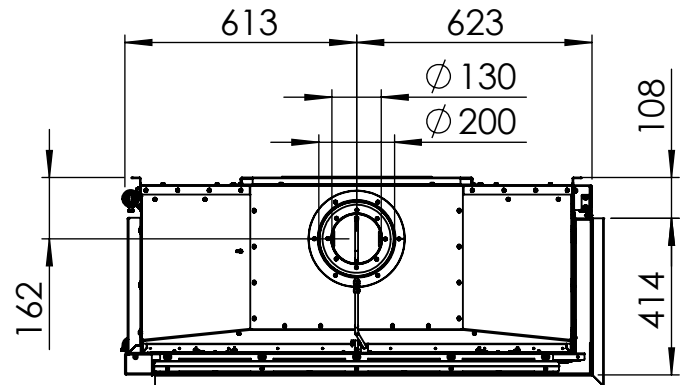

KALFIRE

FIREPLACES

Gi110/75CL

Kalfire	Gi110/75CL
A(mm)	35
B(mm)	105
C(mm)	375
D(mm)	1114
E(mm)	50

All dimensions in mm. Modifications under reserve.

29-6-2023 sheet 1 / 4

© All rights reserved. This drawing is sole property of Kal-fire. No part of this drawing may be reproduced, or published, in any form or in any way without prior written permission from Kal-fire.

KALFIRE

FIREPLACES

Gi110/75CR

Kalfire	Gi110/75CR
A(mm)	35
B(mm)	105
C(mm)	375
D(mm)	1114
E(mm)	50

All dimensions in mm. Modifications under reserve.

29-6-2023 sheet 1 / 4

© All rights reserved. This drawing is sole property of Kal-fire. No part of this drawing may be reproduced, or published, in any form or in any way without prior written permission from Kal-fire.