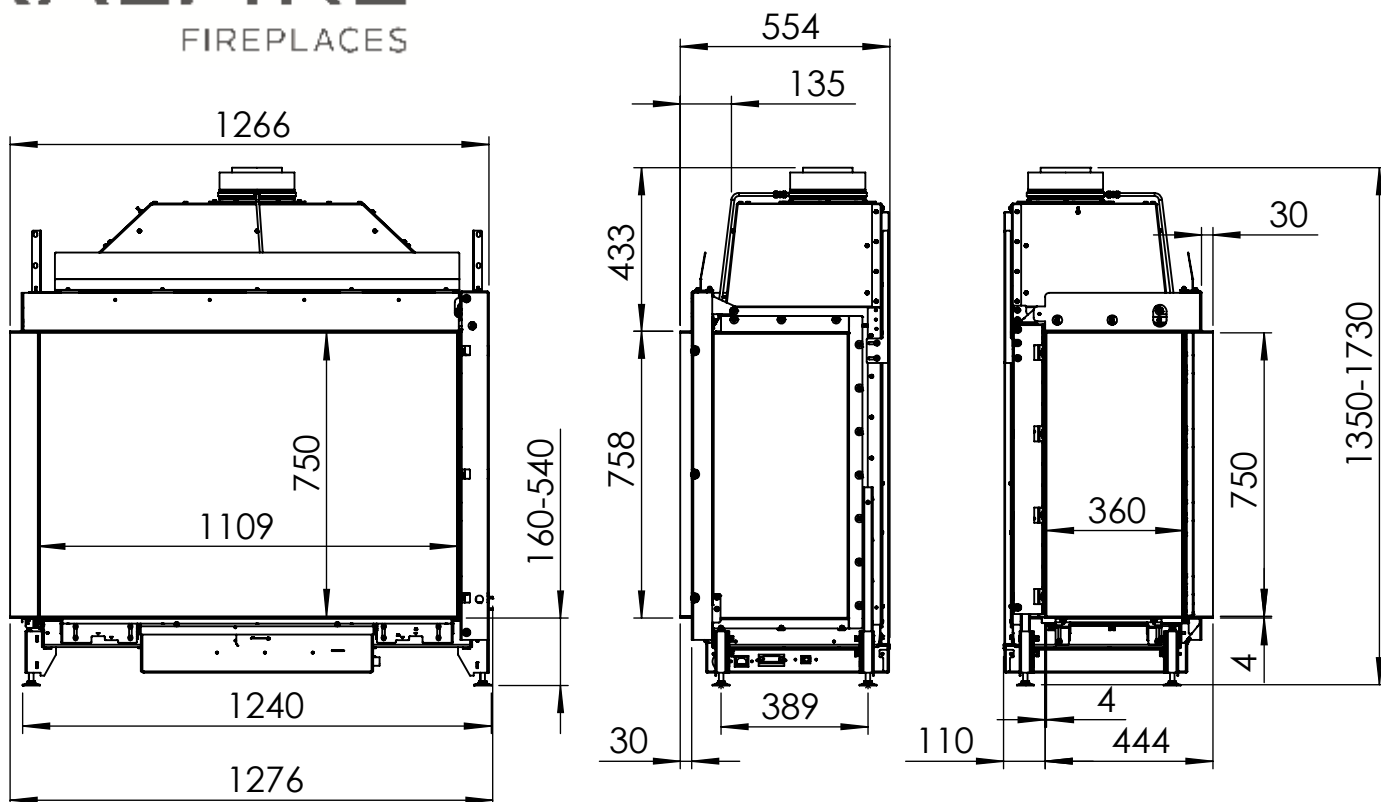

KALFIRE

FIREPLACES

Gi110/75CL

Kalfire	Gi110/75CL
A(mm)	35
B(mm)	105
C(mm)	375
D(mm)	1114
E(mm)	50

All dimensions in mm. Modifications under reserve.

29-6-2023 sheet 1 / 4

© All rights reserved. This drawing is sole property of Kal-fire. No part of this drawing may be reproduced, or published, in any form or in any way without prior written permission from Kal-fire.

KALFIRE

FIREPLACES

Gi110/75CR

Kalfire	Gi110/75CR
A(mm)	35
B(mm)	105
C(mm)	375
D(mm)	1114
E(mm)	50

All dimensions in mm. Modifications under reserve.

29-6-2023 sheet 1 / 4

© All rights reserved. This drawing is sole property of Kal-fire. No part of this drawing may be reproduced, or published, in any form or in any way without prior written permission from Kal-fire.