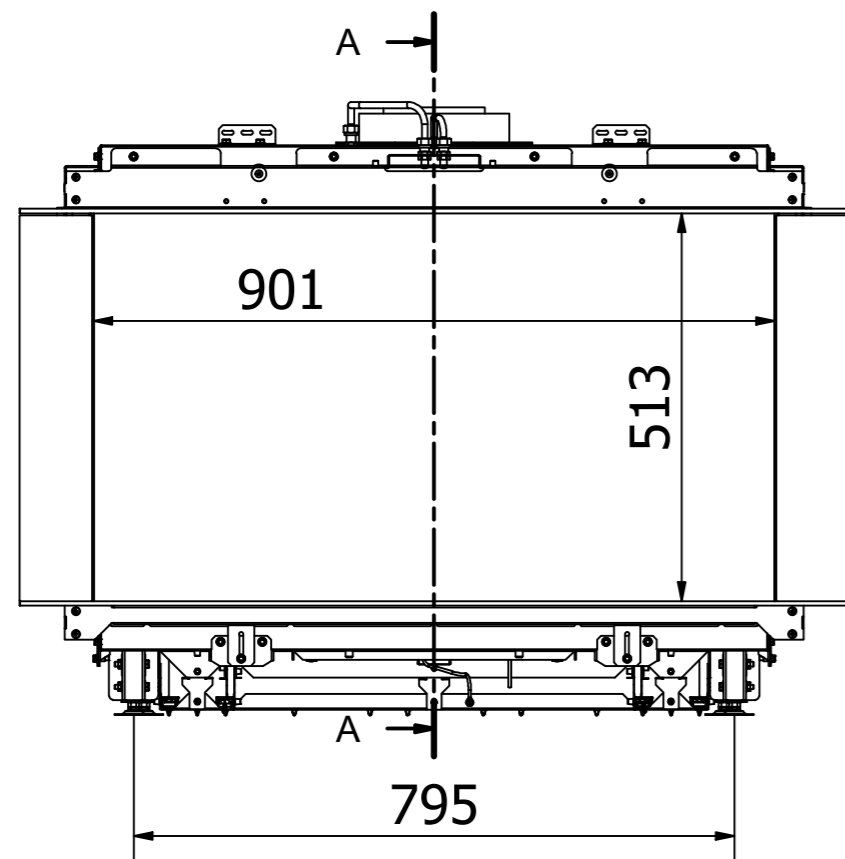

RAIS Visio Gas 70-43-39 3S-6541
 Visio3_Diskant_021022

RAIS Visio Gas 70-43-39 3S-6543

Visio3_Diskant_021022

Without frame

With frame

Recommended free
convection openings
min. 200 cm²

RAIS Visio Gas 90-55-39 3S-6541

Visio4_Diskant_041022

RAIS Visio Gas 90-55-39 3S-6543

Visio4_Diskant_041022

Without frame

With frame

Recommended free
convection openings
min. 200 cm²

RAIS Visio Gas 100-43-39 3S-6541

RAIS Visio Gas 100-43-39 3S-6543