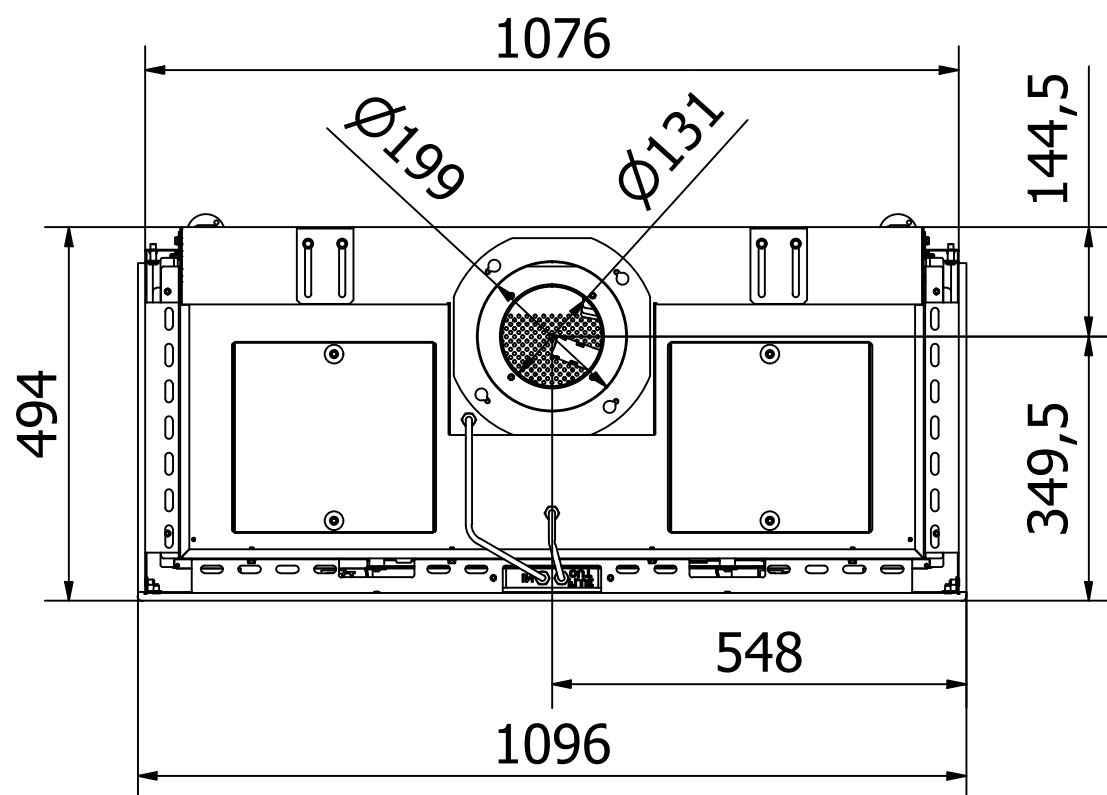

Visio4_Diskant_041022

RAIS Visio Gas 90-55-39 3S-6543

Visio4_Diskant_041022

Without frame

With frame

Recommended free
convection openings
min. 200 cm²

RAIS Visio Gas 100-43-39 3S-6541

RAIS Visio Gas 100-43-39 3S-6543