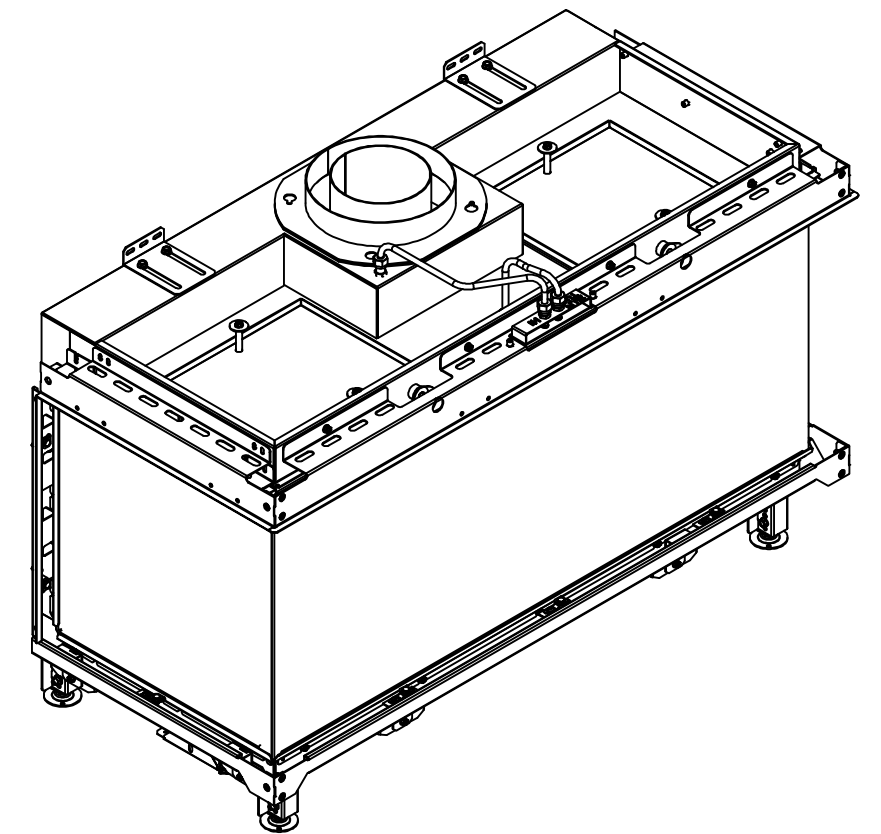

RAIS Visio Gas 70-43-39 3S-6541
 Visio3_Diskant_021022

RAIS Visio Gas 70-43-39 3S-6543

Visio3_Diskant_021022

Without frame

With frame

Recommended free
convection openings
min. 200 cm²

RAIS Visio Gas 90-55-39 3S-6541

Visio4_Diskant_041022

RAIS Visio Gas 90-55-39 3S-6543

Visio4_Diskant_041022

Without frame

With frame

Recommended free
convection openings
min. 200 cm²

RAIS Visio Gas 100-43-39 3S-6541

RAIS Visio Gas 100-43-39 3S-6543

Without frame

With frame

RAIS Visio Gas 160-45-32 3S-6541

Visio5_Diskant_041022

RAIS Visio Gas 160-45-32 3S-6543

Visio5_Diskant_041022

Without frame

With frame

Rais Visio Gas 160-45-32 3S-654401