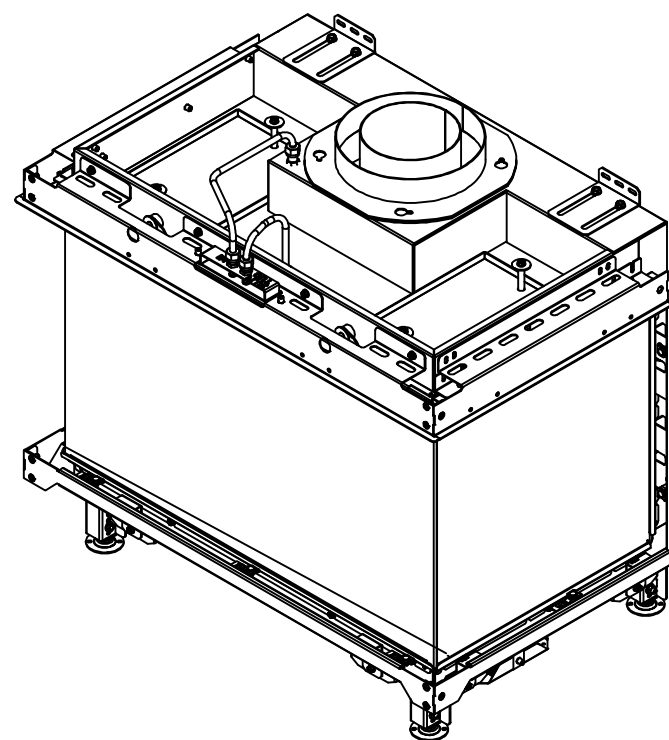

RAIS Visio Gas 70-43-39 3S-6541
 Visio3_Diskant_021022

RAIS Visio Gas 70-43-39 3S-6543

Visio3_Diskant_021022

Without frame

With frame

Recommended free
convection openings
min. 200 cm²

RAIS Visio Gas 90-55-39 3S-6541

Visio4_Diskant_041022

RAIS Visio Gas 90-55-39 3S-6543

Visio4_Diskant_041022

Without frame

With frame

Recommended free
convection openings
min. 200 cm²

RAIS Visio Gas 100-43-39 3S-6541

RAIS Visio Gas 100-43-39 3S-6543

Rais Visio Gas 160-45-32 3S-654401