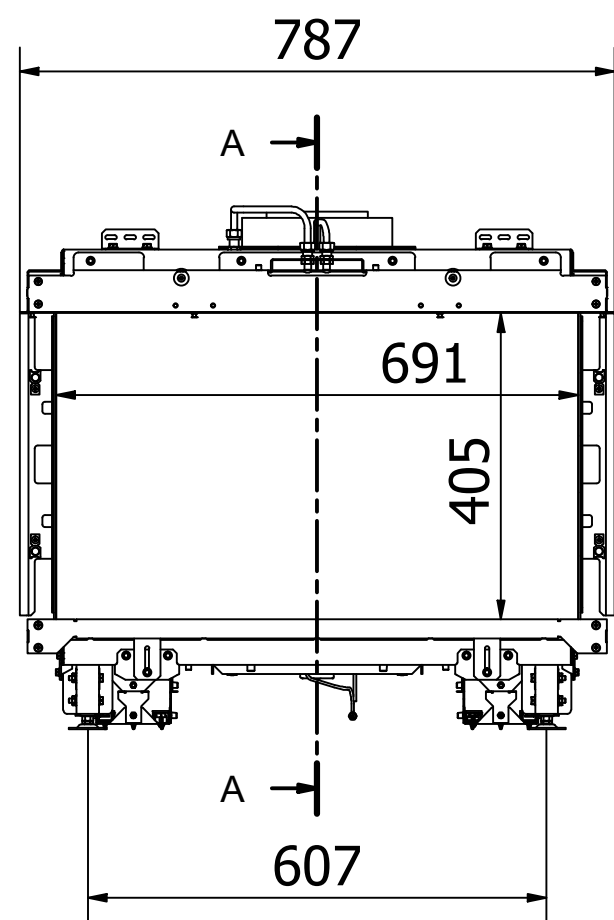

RAIS Visio Gas 70-43-39 3S-6541
 Visio3_Diskant_021022

RAIS Visio Gas 70-43-39 3S-6543

Visio3_Diskant_021022

Without frame

With frame

Recommended free
convection openings
min. 200 cm²

RAIS Visio Gas 90-55-39 3S-6541

Visio4_Diskant_041022

RAIS Visio Gas 90-55-39 3S-6543

Visio4_Diskant_041022

Without frame

With frame

Recommended free
convection openings
min. 200 cm²

RAIS Visio Gas 100-43-39 3S-6541

RAIS Visio Gas 100-43-39 3S-6543