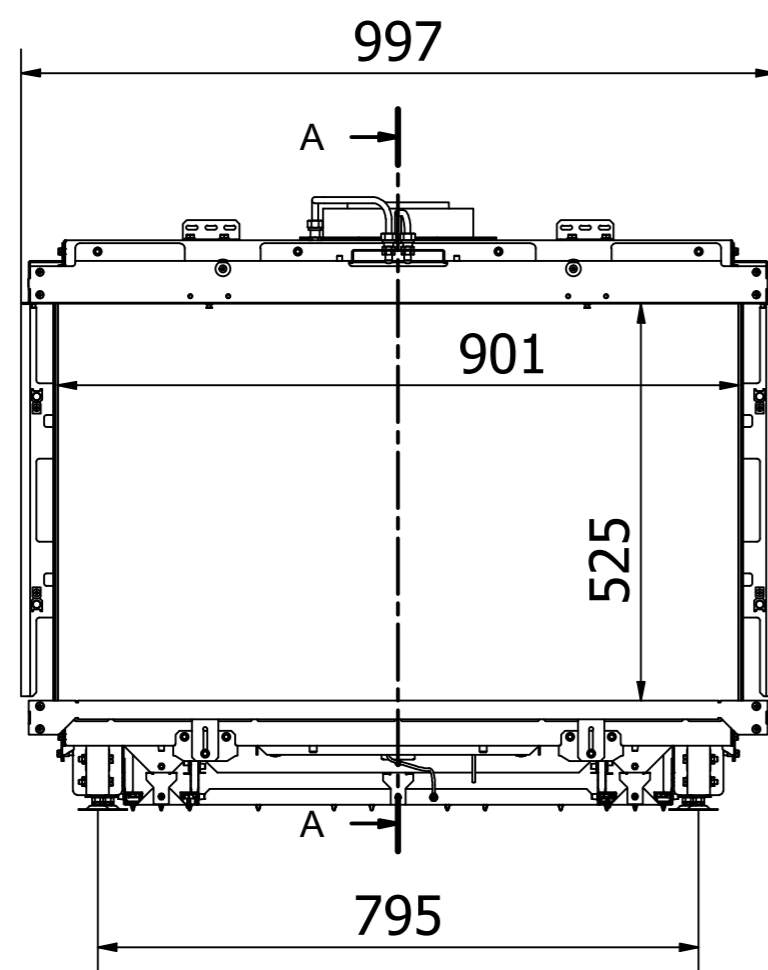

RAIS Visio Gas 70-43-39 3S-6541
 Visio3_Diskant_021022

RAIS Visio Gas 70-43-39 3S-6543

Visio3_Diskant_021022

Without frame

With frame

Recommended free
convection openings
min. 200 cm²

RAIS Visio Gas 90-55-39 3S-6541

Visio4_Diskant_041022

RAIS Visio Gas 90-55-39 3S-6543

Visio4_Diskant_041022

Without frame

With frame

Recommended free
convection openings
min. 200 cm²

RAIS Visio Gas 100-43-39 3S-6541

RAIS Visio Gas 100-43-39 3S-6543