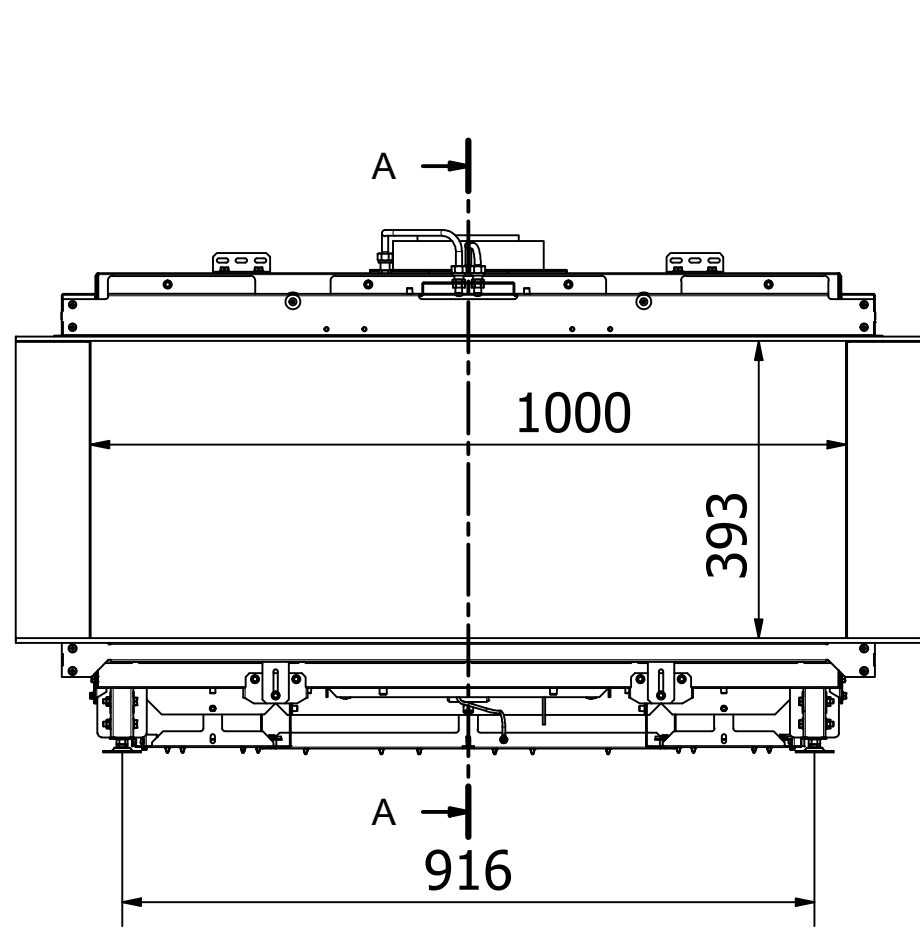

Visio4_Diskant_041022

RAIS Visio Gas 90-55-39 3S-6543

Visio4_Diskant_041022

Without frame

With frame

Recommended free
convection openings
min. 200 cm²

RAIS Visio Gas 100-43-39 3S-6541

RAIS Visio Gas 100-43-39 3S-6543