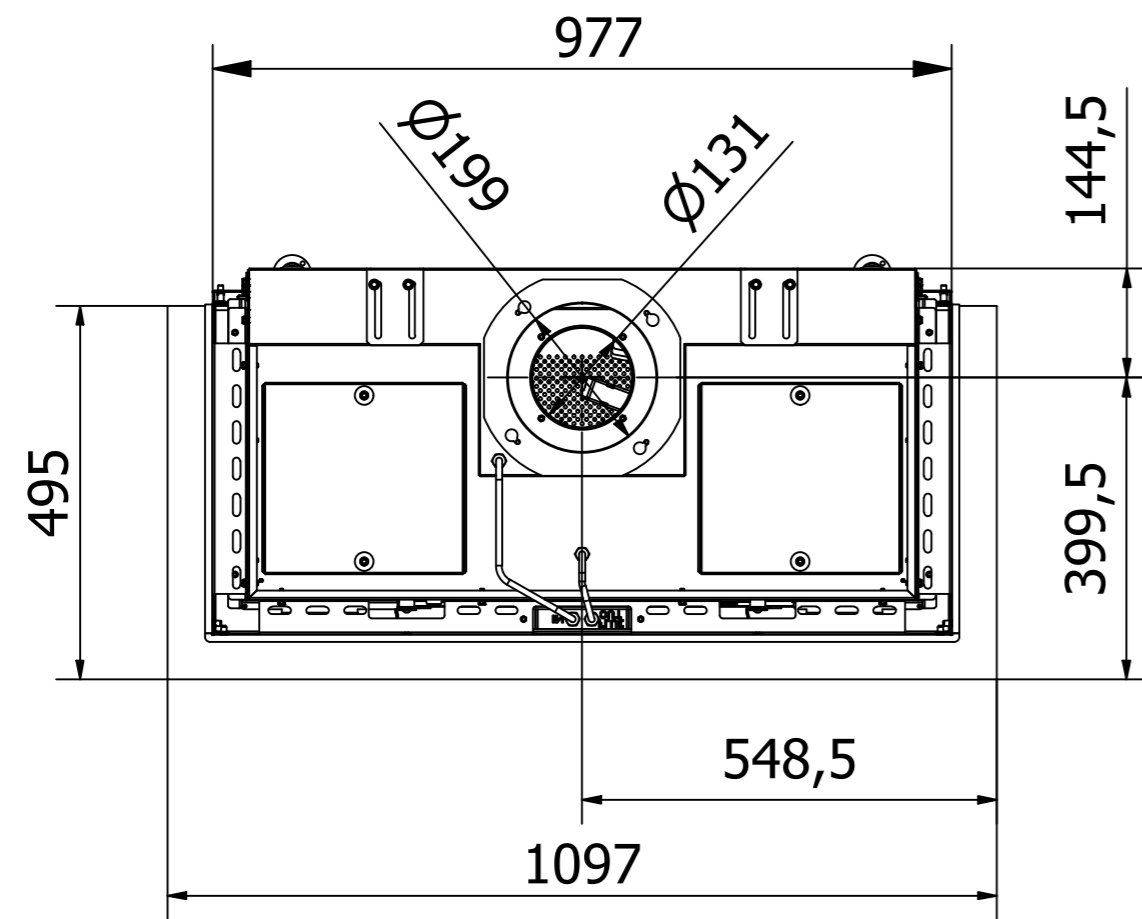

RAIS Visio Gas 70-43-39 3S-6541
 Visio3_Diskant_021022

RAIS Visio Gas 70-43-39 3S-6543

Visio3_Diskant_021022

Without frame

With frame

Recommended free
convection openings
min. 200 cm²

RAIS Visio Gas 90-55-39 3S-6541

Visio4_Diskant_041022

RAIS Visio Gas 90-55-39 3S-6543

Visio4_Diskant_041022

Without frame

With frame

Recommended free
convection openings
min. 200 cm²

RAIS Visio Gas 100-43-39 3S-6541

RAIS Visio Gas 100-43-39 3S-6543