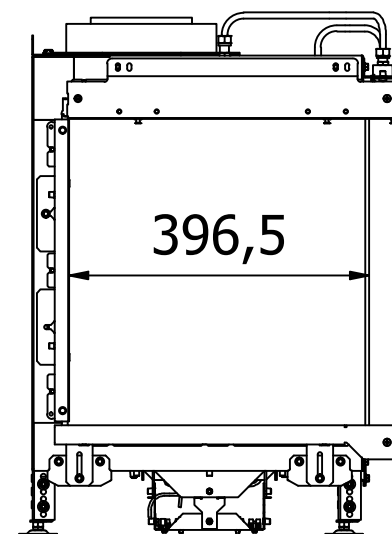

RAIS Visio Gas 70-43-39 3S-6541
 Visio3_Diskant_021022

RAIS Visio Gas 70-43-39 3S-6543

Visio3_Diskant_021022

Without frame

With frame

Recommended free
convection openings
min. 200 cm²

RAIS Visio Gas 90-55-39 3S-6541

Visio4_Diskant_041022

RAIS Visio Gas 90-55-39 3S-6543

Visio4_Diskant_041022

Without frame

With frame

Recommended free
convection openings
min. 200 cm²

RAIS Visio Gas 100-43-39 3S-6541

RAIS Visio Gas 100-43-39 3S-6543