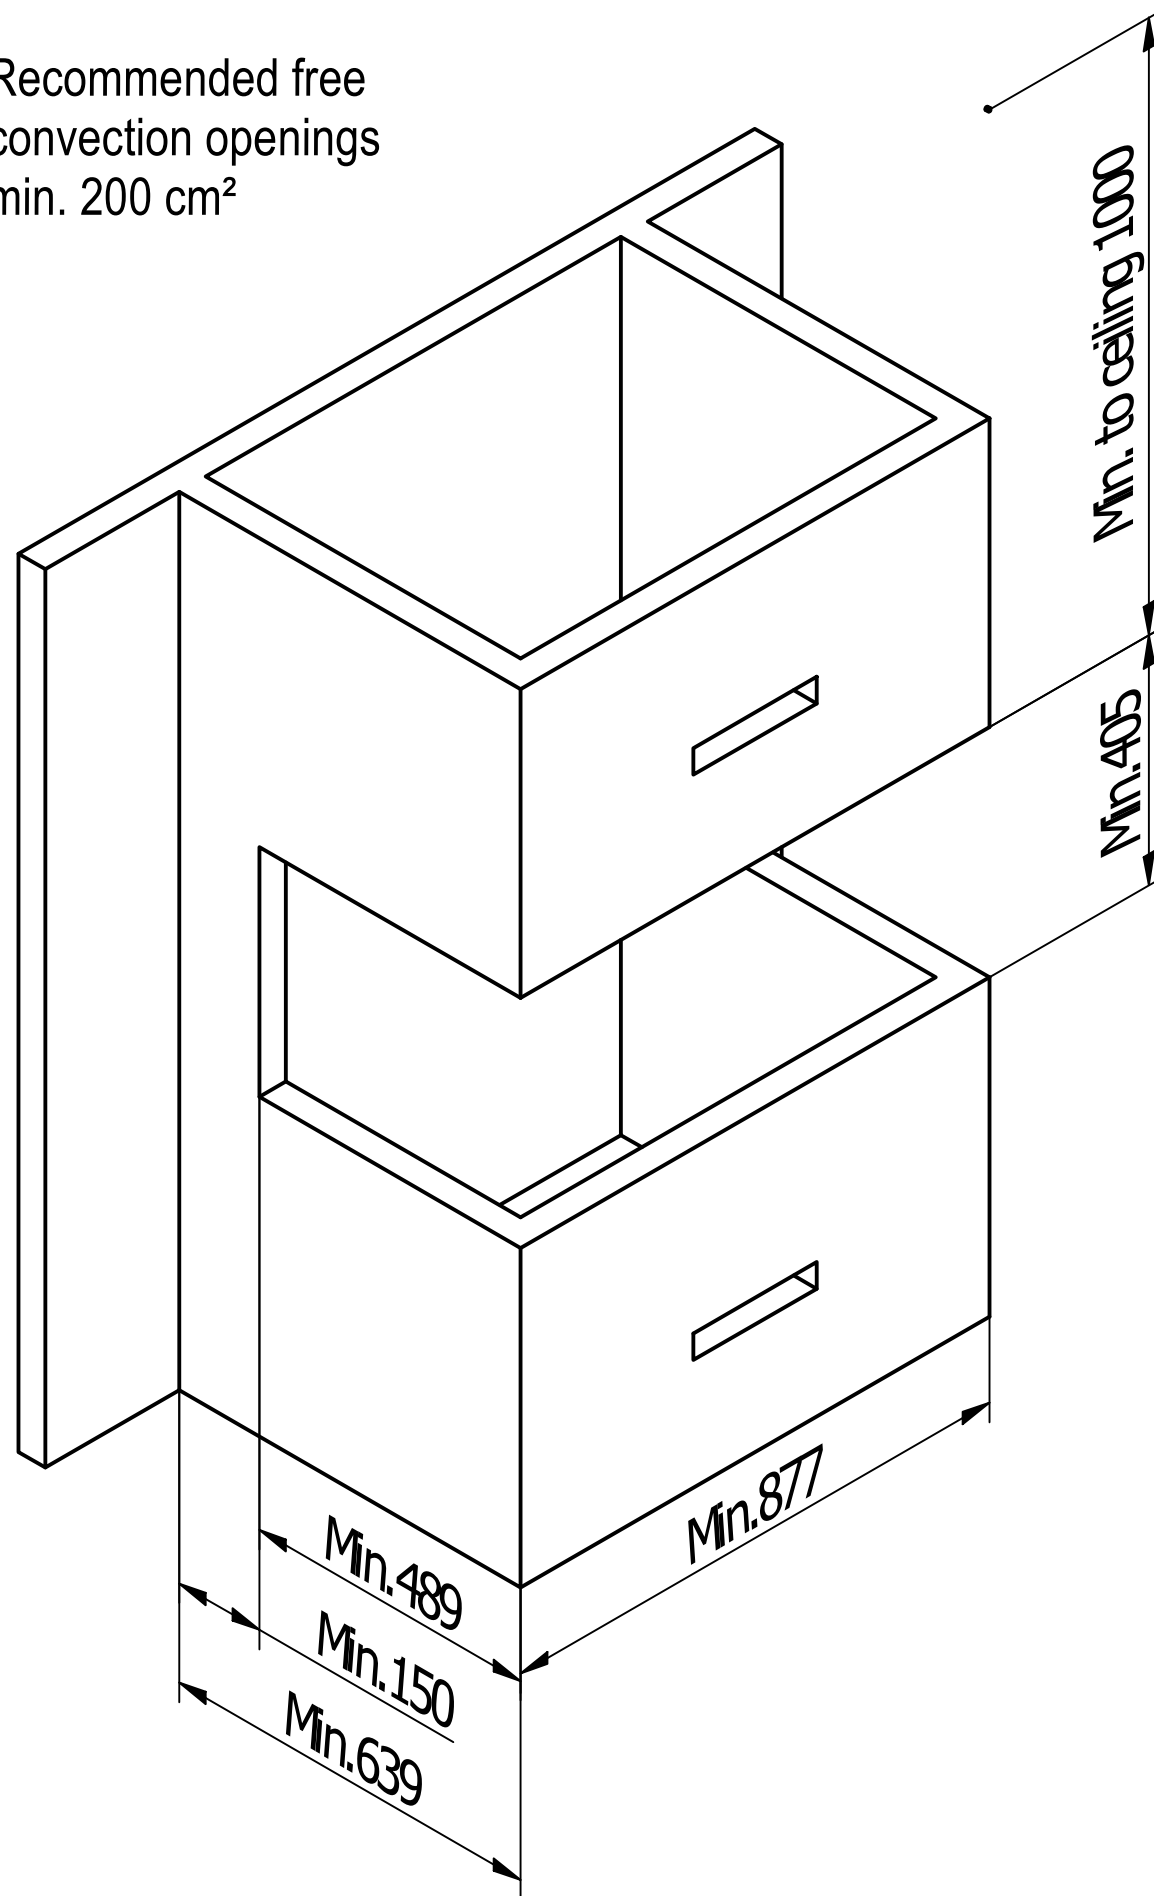

RAIS Visio Gas 70-43-39 3S-6541
 Visio3_Diskant_021022

RAIS Visio Gas 70-43-39 3S-6543

Visio3_Diskant_021022

Without frame

With frame

Recommended free
convection openings
min. 200 cm²

RAIS Visio Gas 90-55-39 3S-6541

Visio4_Diskant_041022

RAIS Visio Gas 90-55-39 3S-6543

Visio4_Diskant_041022

Without frame

With frame

Recommended free
convection openings
min. 200 cm²

RAIS Visio Gas 100-43-39 3S-6541

RAIS Visio Gas 100-43-39 3S-6543