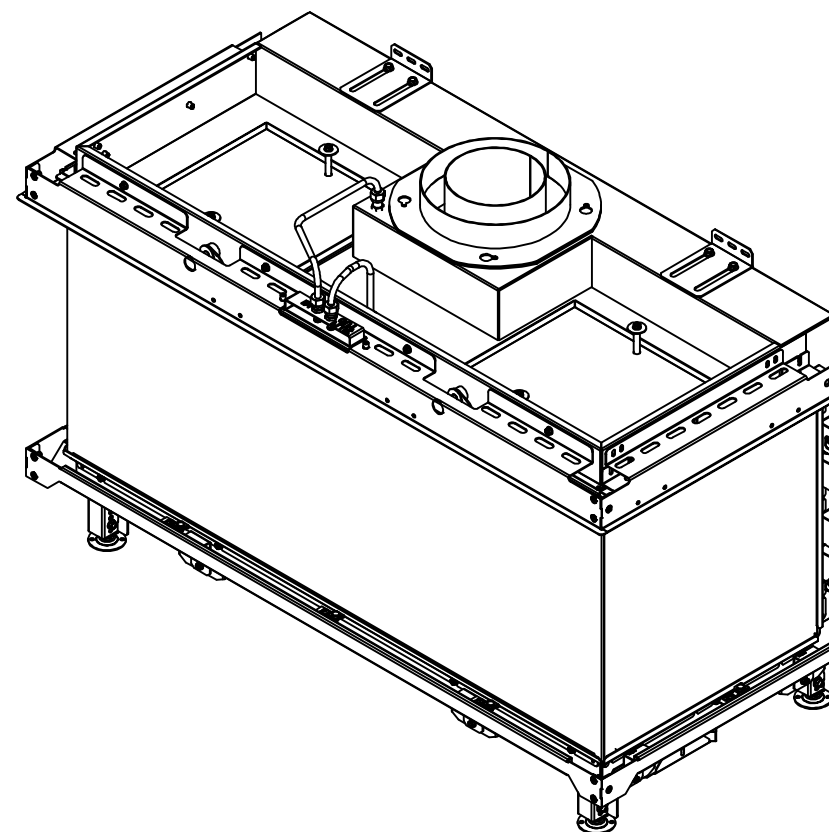

RAIS Visio Gas 70-43-39 3S-6541
 Visio3_Diskant_021022

RAIS Visio Gas 70-43-39 3S-6543

Visio3_Diskant_021022

Without frame

With frame

Recommended free
convection openings
min. 200 cm²

RAIS Visio Gas 90-55-39 3S-6541

Visio4_Diskant_041022

RAIS Visio Gas 90-55-39 3S-6543

Visio4_Diskant_041022

Without frame

With frame

Recommended free
convection openings
min. 200 cm²

RAIS Visio Gas 100-43-39 3S-6541

RAIS Visio Gas 100-43-39 3S-6543

Without frame

With frame

RAIS Visio Gas 160-45-32 3S-6541

Visio5_Diskant_041022

RAIS Visio Gas 160-45-32 3S-6543

Visio5_Diskant_041022

Without frame

With frame

Rais Visio Gas 160-45-32 3S-654401