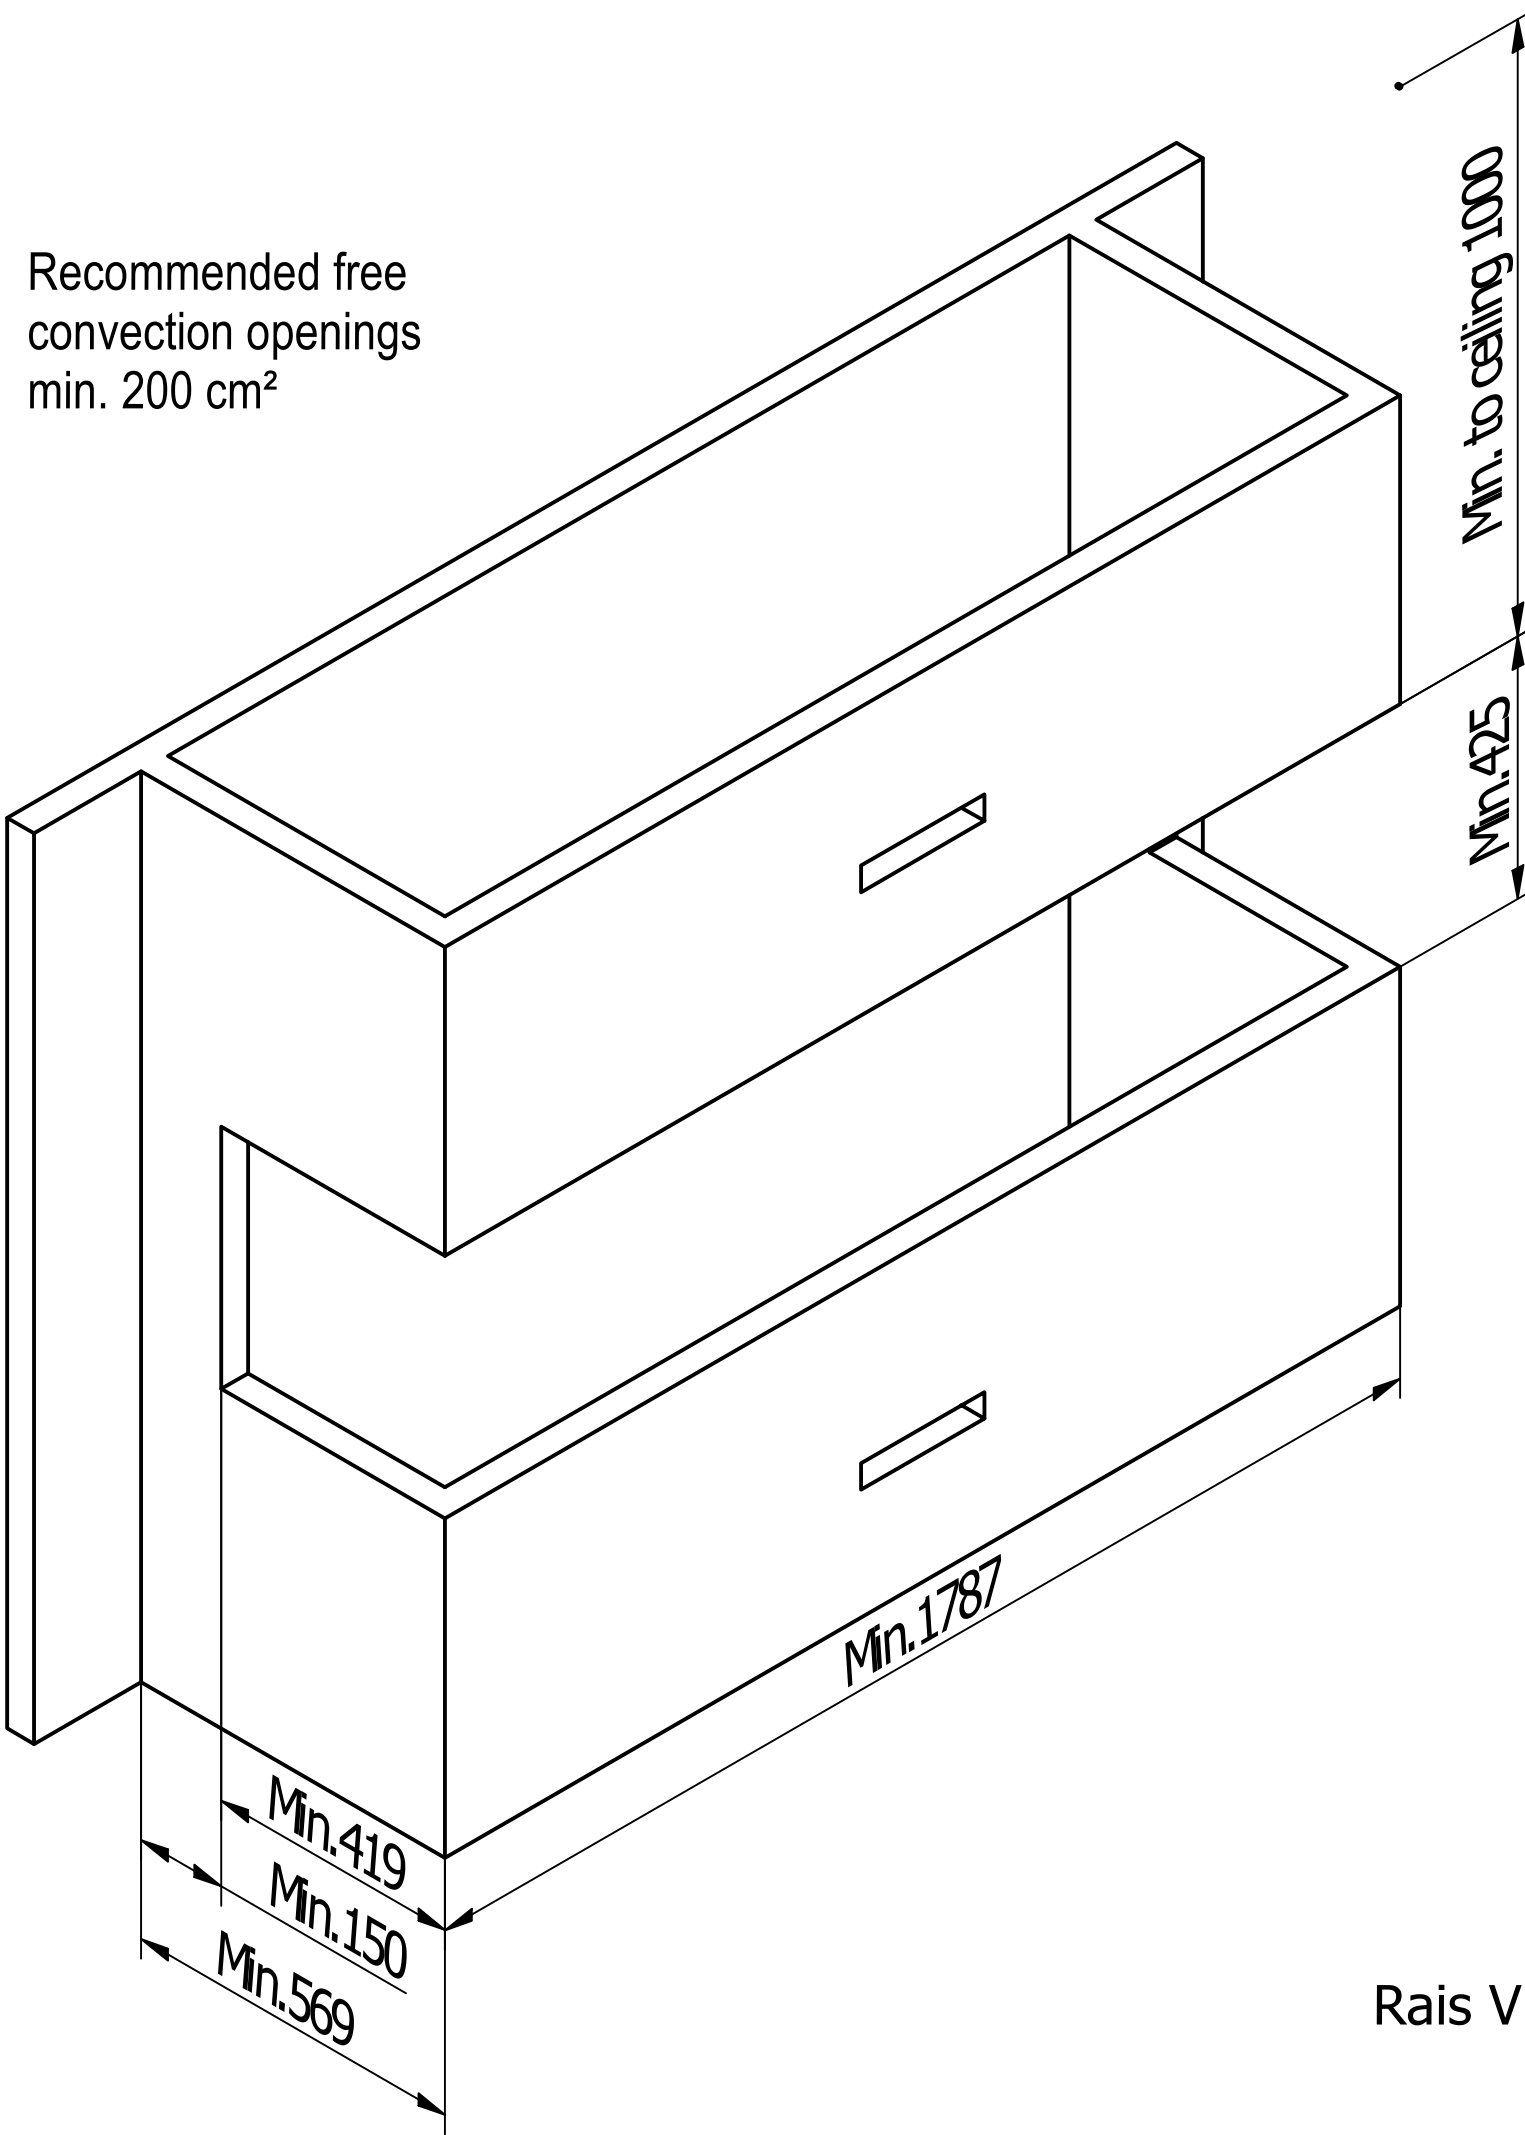

Rais Visio Gas 160-45-32 3S-654401