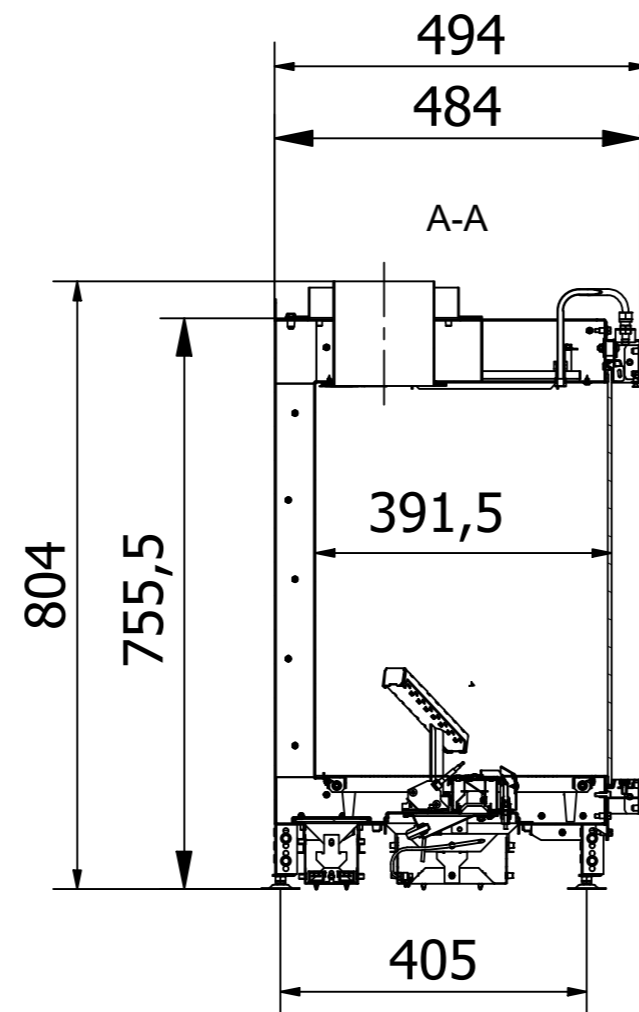

RAIS Visio Gas 70-43-39 3S-6541
 Visio3_Diskant_021022

RAIS Visio Gas 70-43-39 3S-6543

Visio3_Diskant_021022

Without frame

With frame

Recommended free
convection openings
min. 200 cm²

RAIS Visio Gas 90-55-39 3S-6541

Visio4_Diskant_041022

RAIS Visio Gas 90-55-39 3S-6543

Visio4_Diskant_041022

Without frame

With frame

Recommended free
convection openings
min. 200 cm²

RAIS Visio Gas 100-43-39 3S-6541

RAIS Visio Gas 100-43-39 3S-6543

Rais Visio Gas 160-45-32 3S-654401