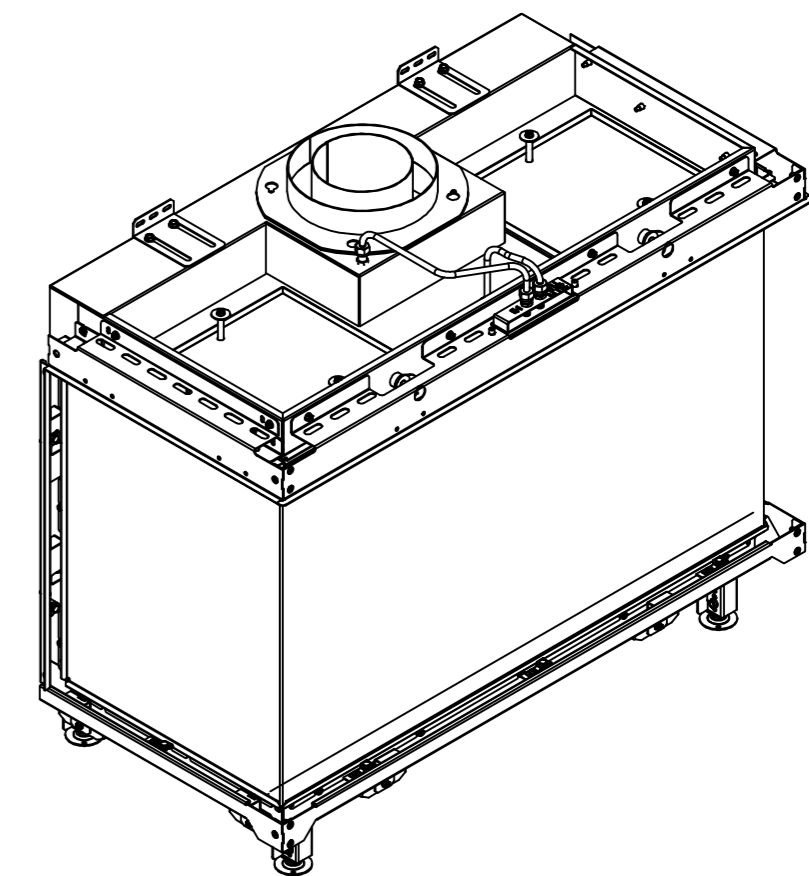

RAIS Visio Gas 70-43-39 3S-6541
 Visio3_Diskant_021022

RAIS Visio Gas 70-43-39 3S-6543

Visio3_Diskant_021022

Without frame

With frame

Recommended free
convection openings
min. 200 cm²

RAIS Visio Gas 90-55-39 3S-6541

Visio4_Diskant_041022

RAIS Visio Gas 90-55-39 3S-6543

Visio4_Diskant_041022

Without frame

With frame

Recommended free
convection openings
min. 200 cm²

RAIS Visio Gas 100-43-39 3S-6541

RAIS Visio Gas 100-43-39 3S-6543