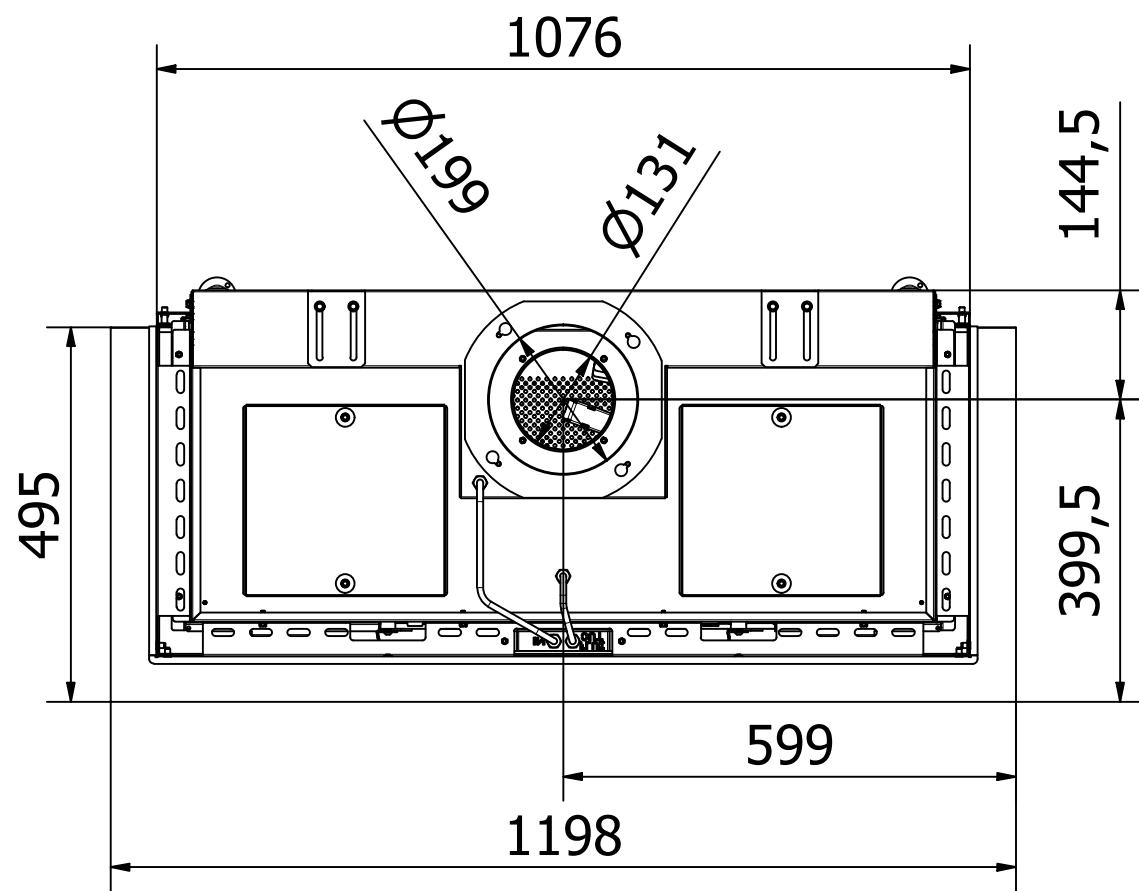

Visio4_Diskant_041022

RAIS Visio Gas 90-55-39 3S-6543

Visio4_Diskant_041022

Without frame

With frame

Recommended free
convection openings
min. 200 cm²

RAIS Visio Gas 100-43-39 3S-6541

RAIS Visio Gas 100-43-39 3S-6543