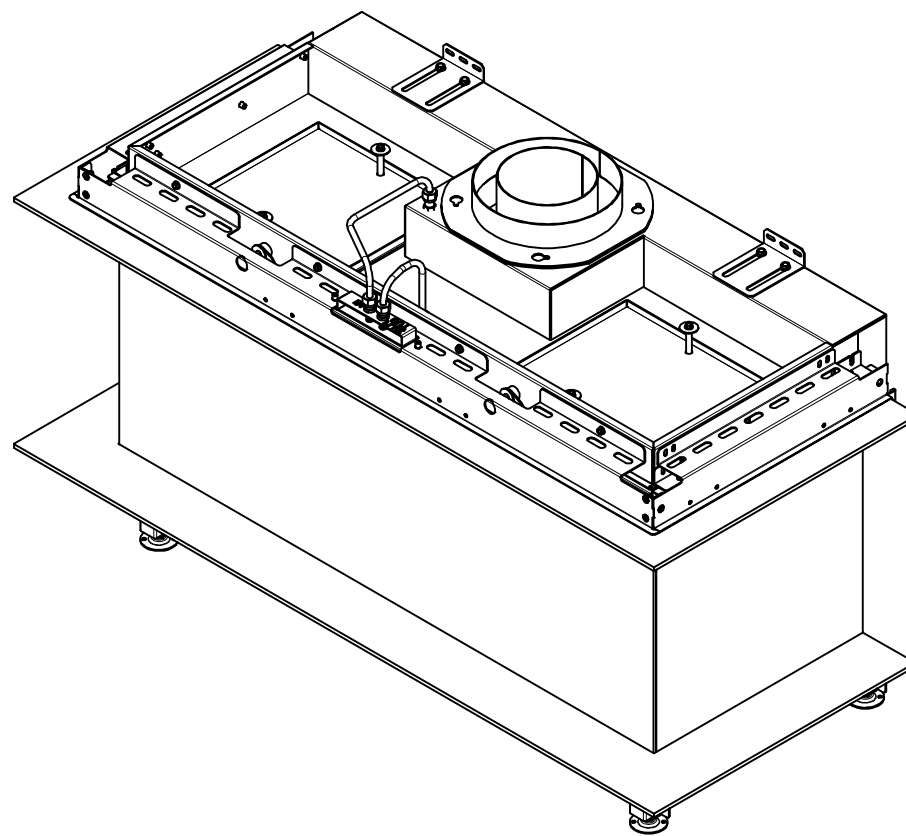

Visio4_Diskant_041022

RAIS Visio Gas 90-55-39 3S-6543

Visio4_Diskant_041022

Without frame

With frame

Recommended free
convection openings
min. 200 cm²

RAIS Visio Gas 100-43-39 3S-6541

RAIS Visio Gas 100-43-39 3S-6543