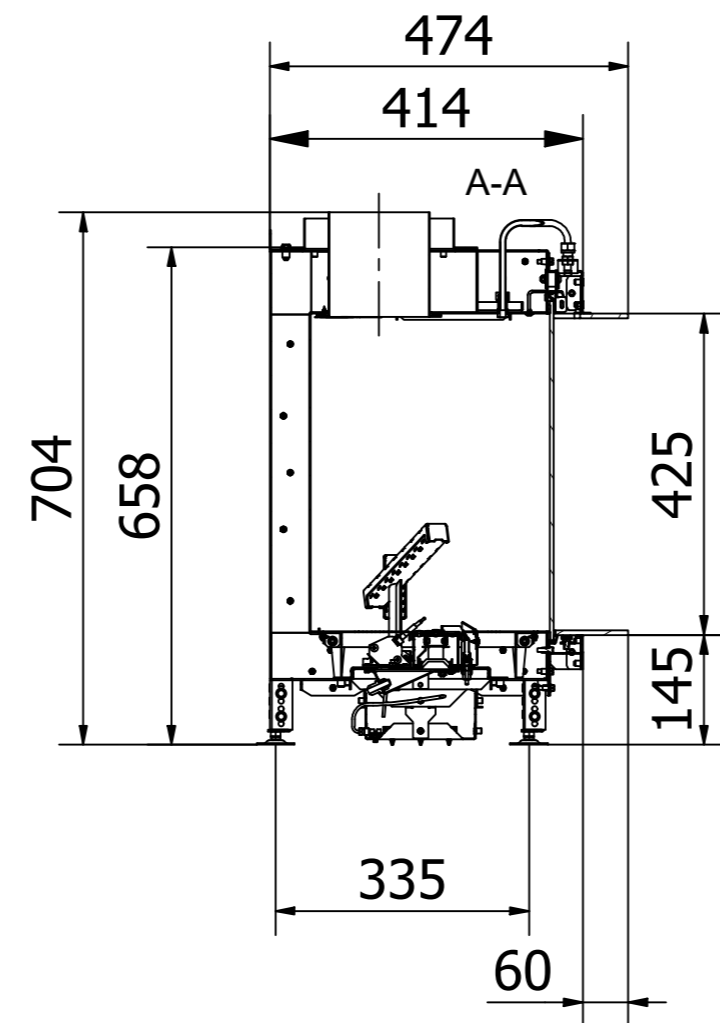

RAIS Visio Gas 160-45-32 3S-6541

Visio5_Diskant_041022