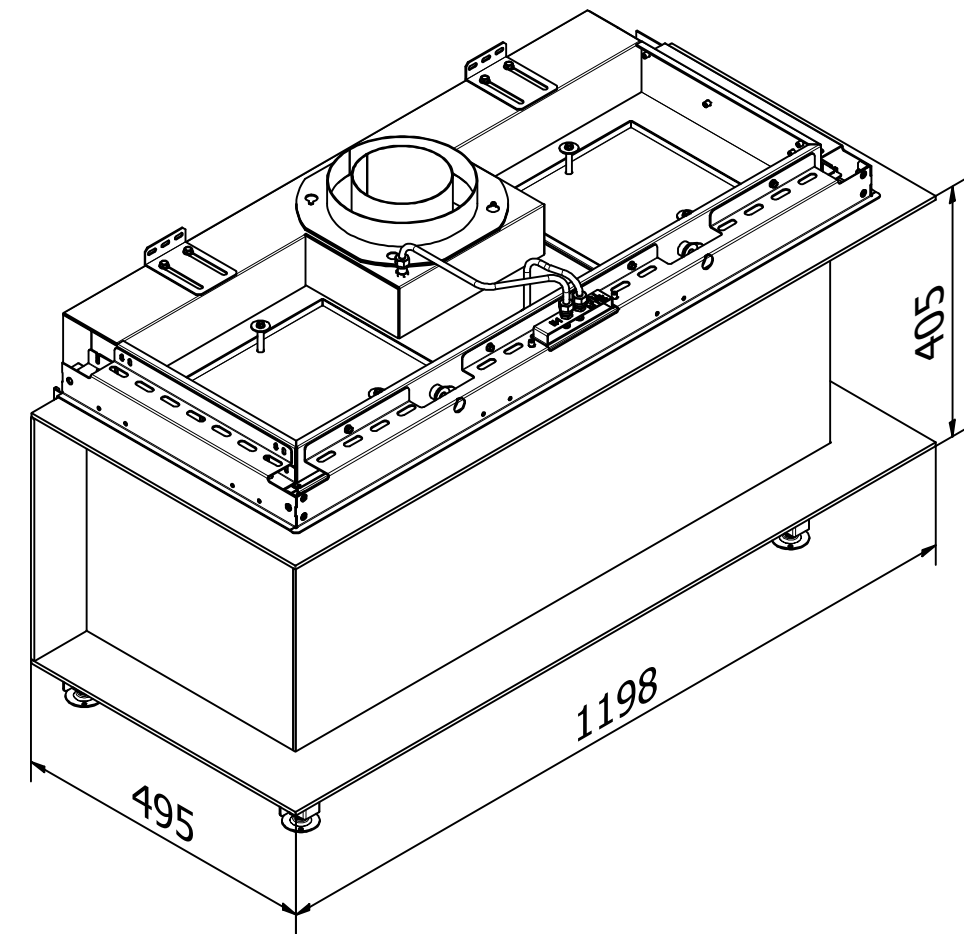

Visio4_Diskant_041022

RAIS Visio Gas 90-55-39 3S-6543

Visio4_Diskant_041022

Without frame

With frame

Recommended free
convection openings
min. 200 cm²

RAIS Visio Gas 100-43-39 3S-6541

RAIS Visio Gas 100-43-39 3S-6543