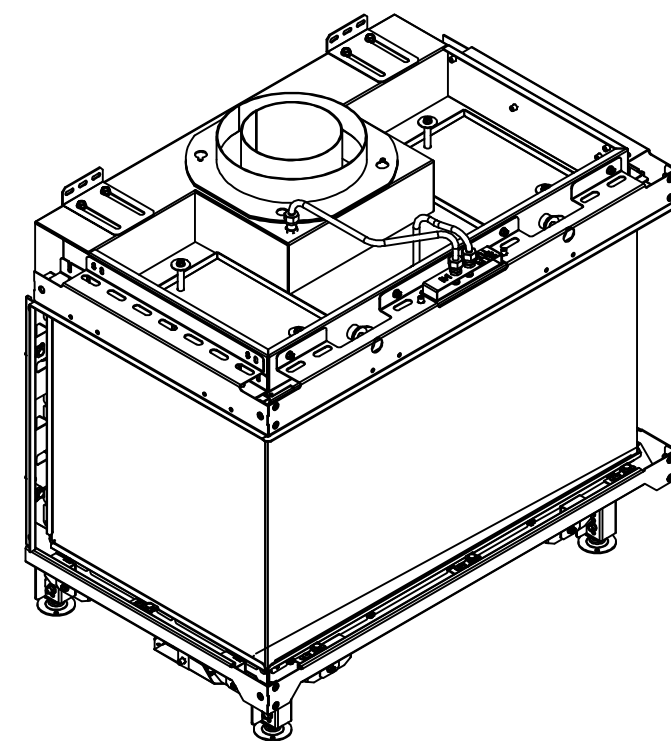

RAIS Visio Gas 70-43-39 3S-6541
 Visio3_Diskant_021022

RAIS Visio Gas 70-43-39 3S-6543

Visio3_Diskant_021022

Without frame

With frame

Recommended free
convection openings
min. 200 cm²

RAIS Visio Gas 90-55-39 3S-6541

Visio4_Diskant_041022

RAIS Visio Gas 90-55-39 3S-6543

Visio4_Diskant_041022

Without frame

With frame

Recommended free
convection openings
min. 200 cm²

RAIS Visio Gas 100-43-39 3S-6541

RAIS Visio Gas 100-43-39 3S-6543

Rais Visio Gas 160-45-32 3S-654401