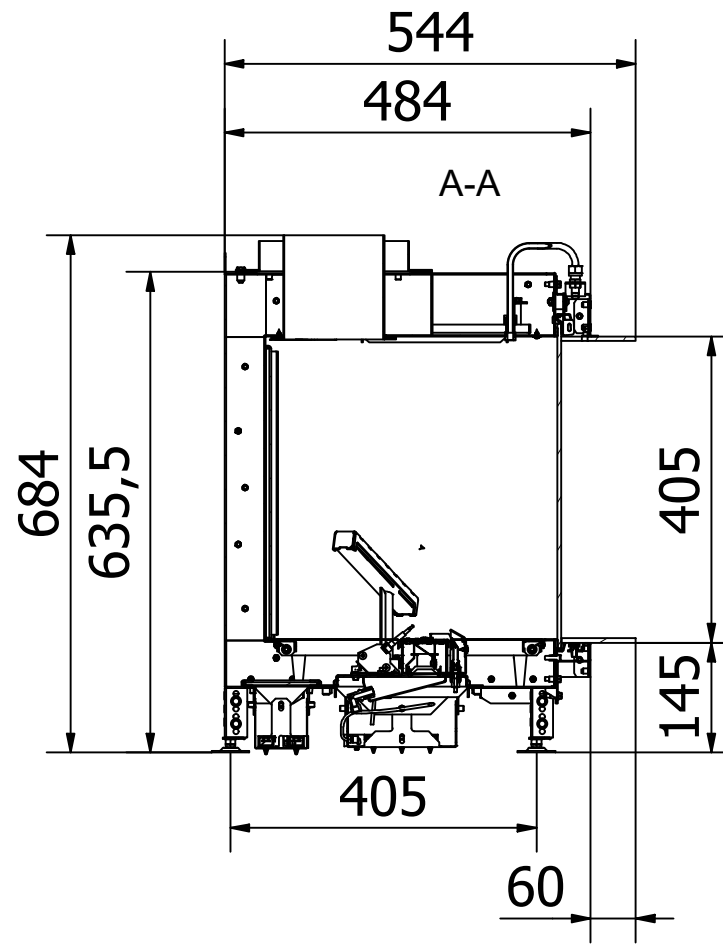

Visio4_Diskant_041022

RAIS Visio Gas 90-55-39 3S-6543

Visio4_Diskant_041022

Without frame

With frame

Recommended free
convection openings
min. 200 cm²

RAIS Visio Gas 100-43-39 3S-6541

RAIS Visio Gas 100-43-39 3S-6543

Rais Visio Gas 160-45-32 3S-654401