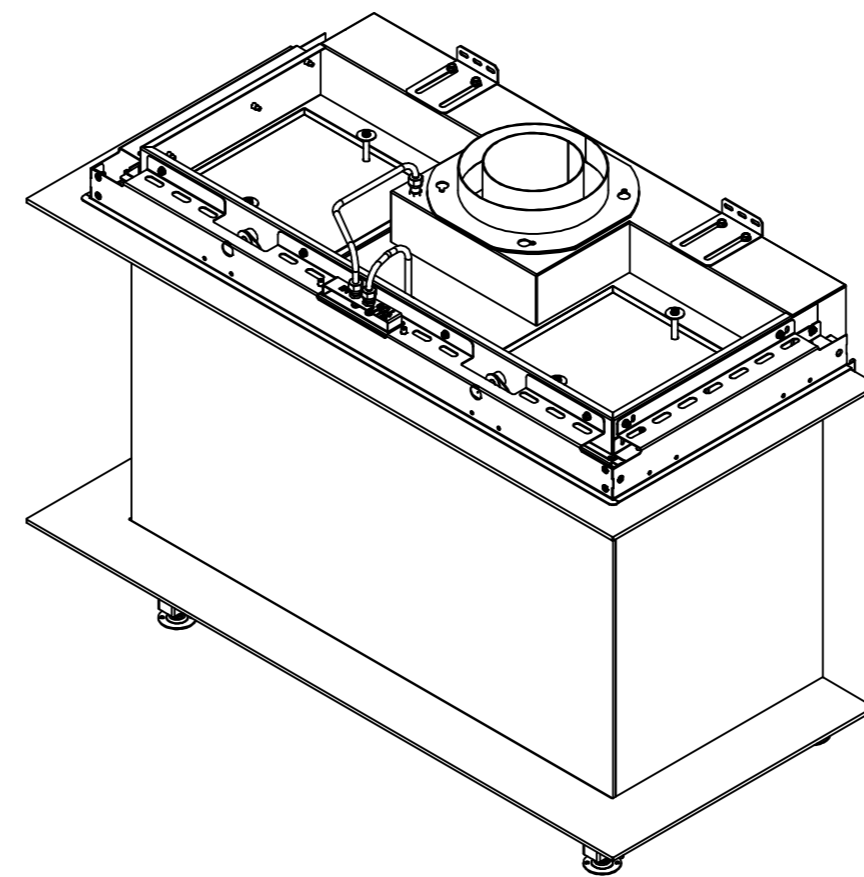

RAIS Visio Gas 70-43-39 3S-6541
 Visio3_Diskant_021022

RAIS Visio Gas 70-43-39 3S-6543

Visio3_Diskant_021022

Without frame

With frame

Recommended free
convection openings
min. 200 cm²

RAIS Visio Gas 90-55-39 3S-6541

Visio4_Diskant_041022

RAIS Visio Gas 90-55-39 3S-6543

Visio4_Diskant_041022

Without frame

With frame

Recommended free
convection openings
min. 200 cm²

RAIS Visio Gas 100-43-39 3S-6541

RAIS Visio Gas 100-43-39 3S-6543