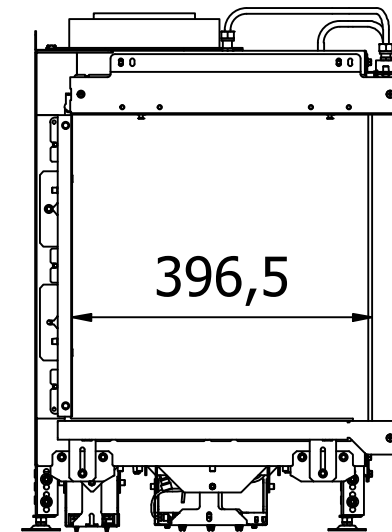

Visio4_Diskant_041022

RAIS Visio Gas 90-55-39 3S-6543

Visio4_Diskant_041022

Without frame

With frame

Recommended free
convection openings
min. 200 cm²

RAIS Visio Gas 100-43-39 3S-6541

RAIS Visio Gas 100-43-39 3S-6543