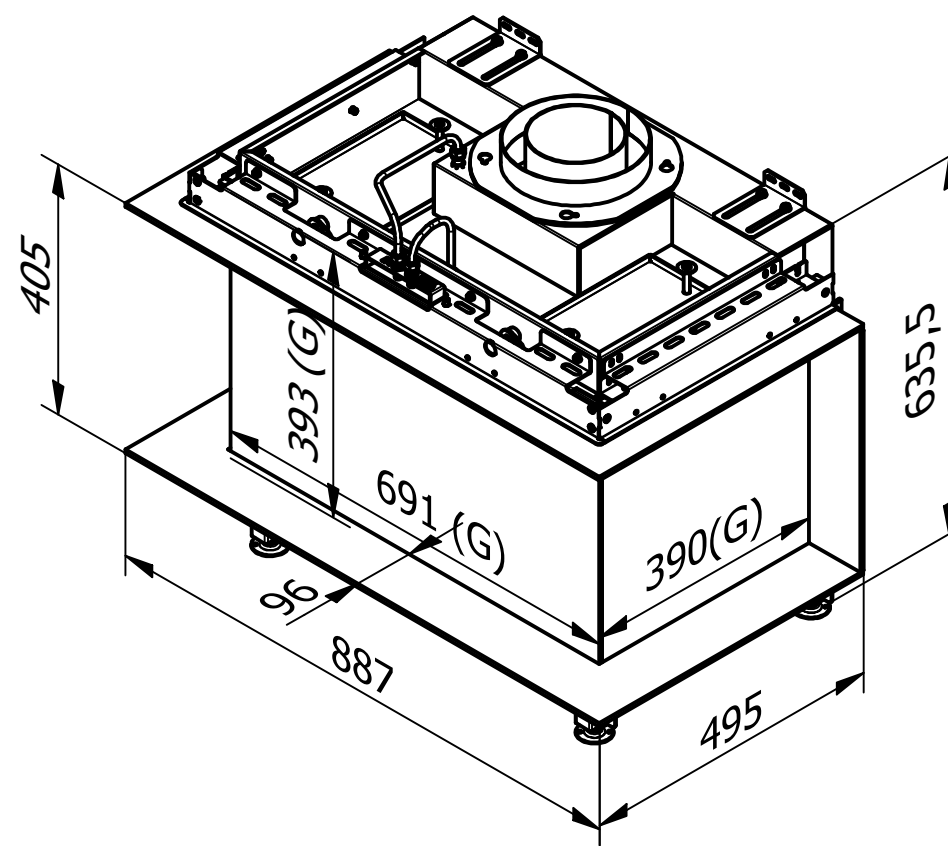

RAIS Visio Gas 70-43-39 3S-6541
 Visio3_Diskant_021022

RAIS Visio Gas 70-43-39 3S-6543

Visio3_Diskant_021022

Without frame

With frame

Recommended free
convection openings
min. 200 cm²

RAIS Visio Gas 90-55-39 3S-6541

Visio4_Diskant_041022

RAIS Visio Gas 90-55-39 3S-6543

Visio4_Diskant_041022

Without frame

With frame

Recommended free
convection openings
min. 200 cm²

RAIS Visio Gas 100-43-39 3S-6541

RAIS Visio Gas 100-43-39 3S-6543