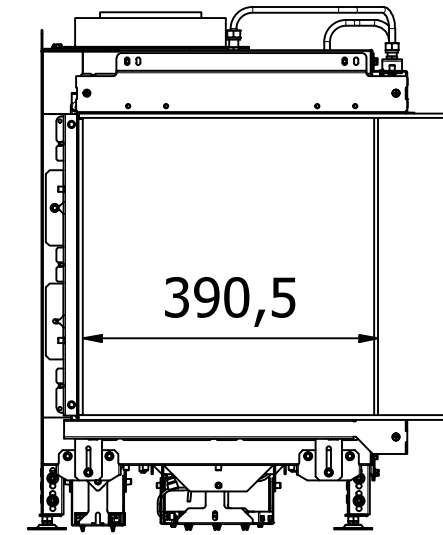

Visio4_Diskant_041022

RAIS Visio Gas 90-55-39 3S-6543

Visio4_Diskant_041022

Without frame

With frame

Recommended free
convection openings
min. 200 cm²

RAIS Visio Gas 100-43-39 3S-6541

RAIS Visio Gas 100-43-39 3S-6543