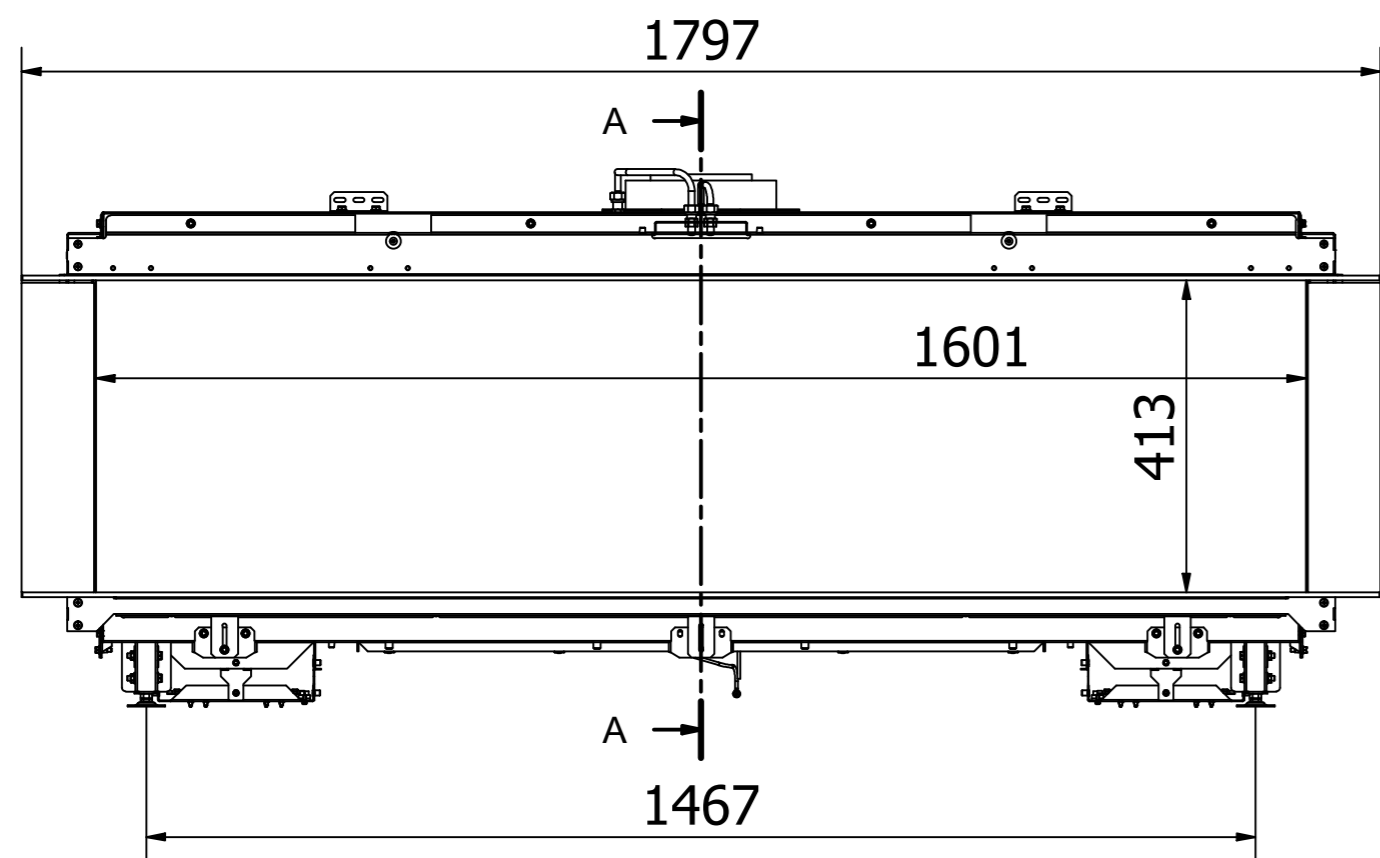

RAIS Visio Gas 160-45-32 3S-6541

Visio5_Diskant_041022