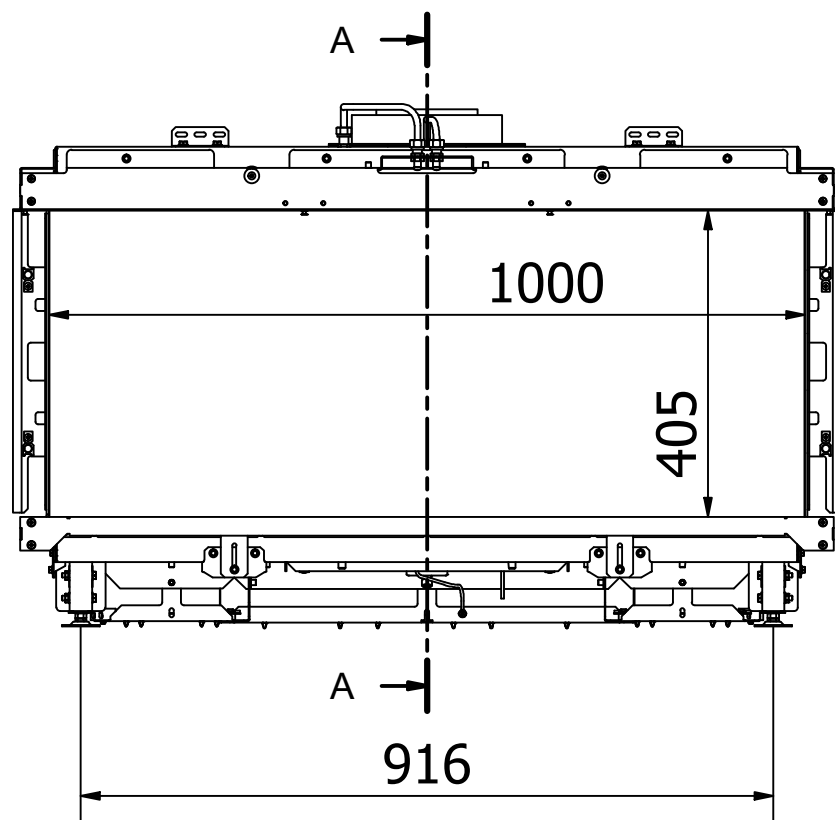

Visio4_Diskant_041022

RAIS Visio Gas 90-55-39 3S-6543

Visio4_Diskant_041022

Without frame

With frame

Recommended free
convection openings
min. 200 cm²

RAIS Visio Gas 100-43-39 3S-6541

RAIS Visio Gas 100-43-39 3S-6543