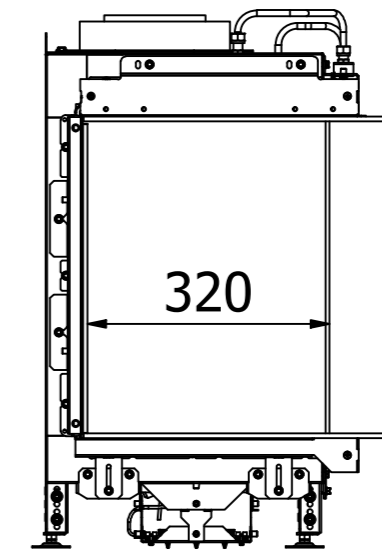

RAIS Visio Gas 160-45-32 3S-6541

Visio5_Diskant_041022