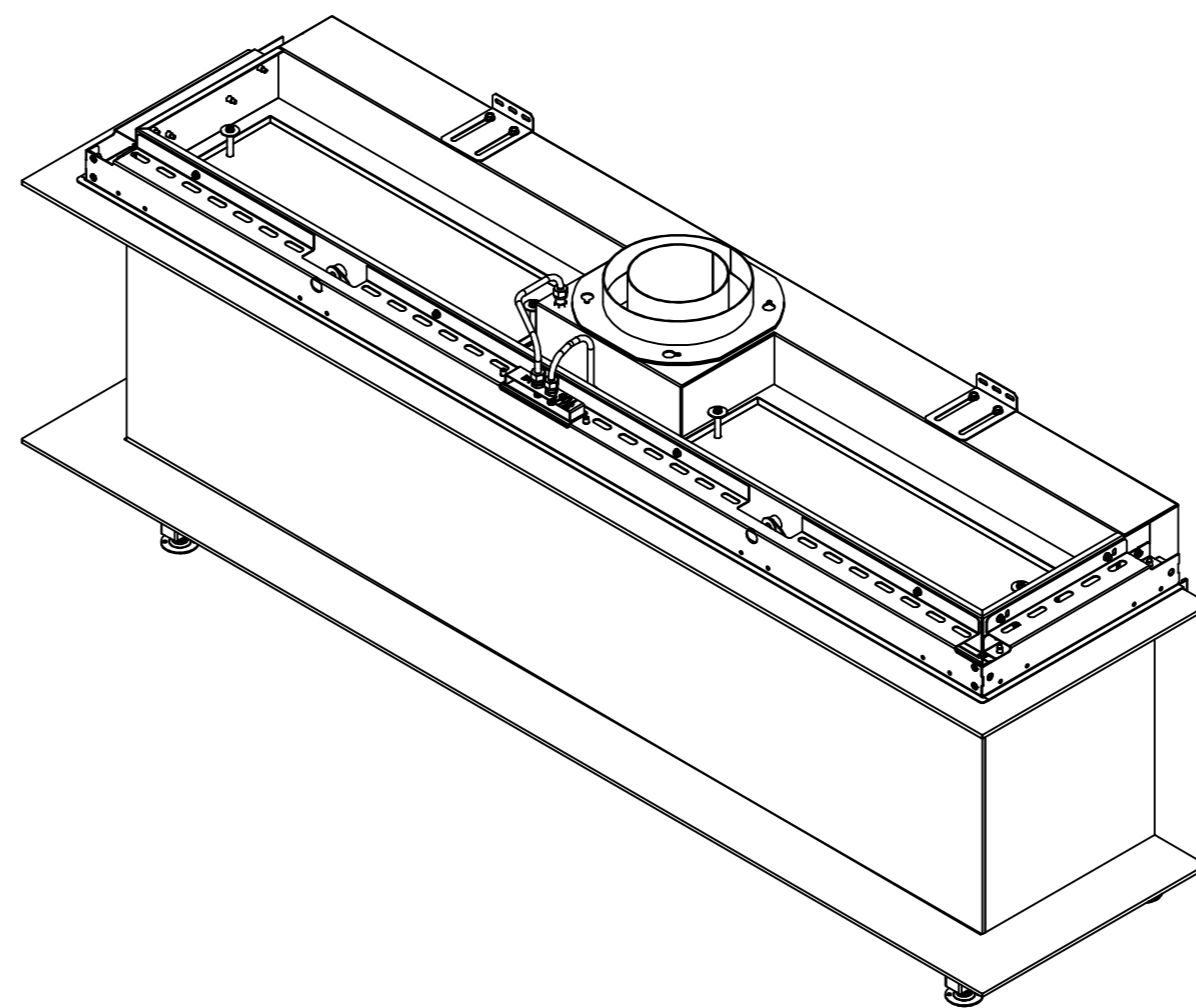

RAIS Visio Gas 160-45-32 3S-6541

Visio5_Diskant_041022