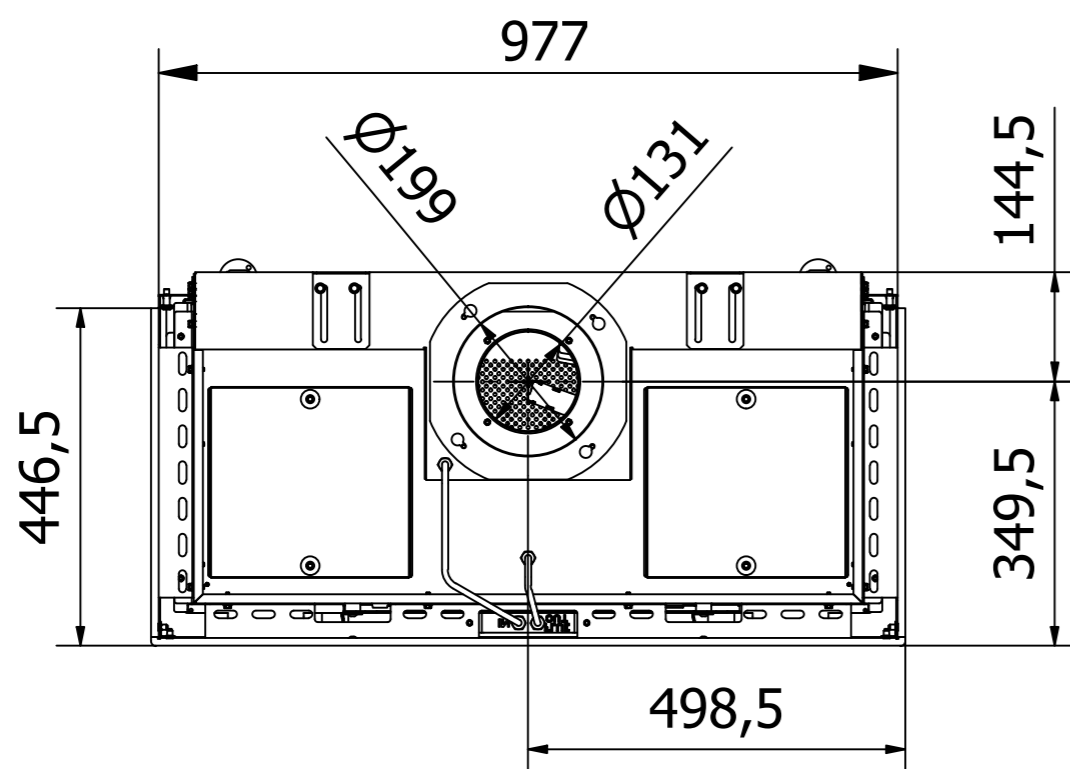

RAIS Visio Gas 70-43-39 3S-6541
 Visio3_Diskant_021022

RAIS Visio Gas 70-43-39 3S-6543

Visio3_Diskant_021022

Without frame

With frame

Recommended free
convection openings
min. 200 cm²

RAIS Visio Gas 90-55-39 3S-6541

Visio4_Diskant_041022

RAIS Visio Gas 90-55-39 3S-6543

Visio4_Diskant_041022

Without frame

With frame

Recommended free
convection openings
min. 200 cm²

RAIS Visio Gas 100-43-39 3S-6541

RAIS Visio Gas 100-43-39 3S-6543