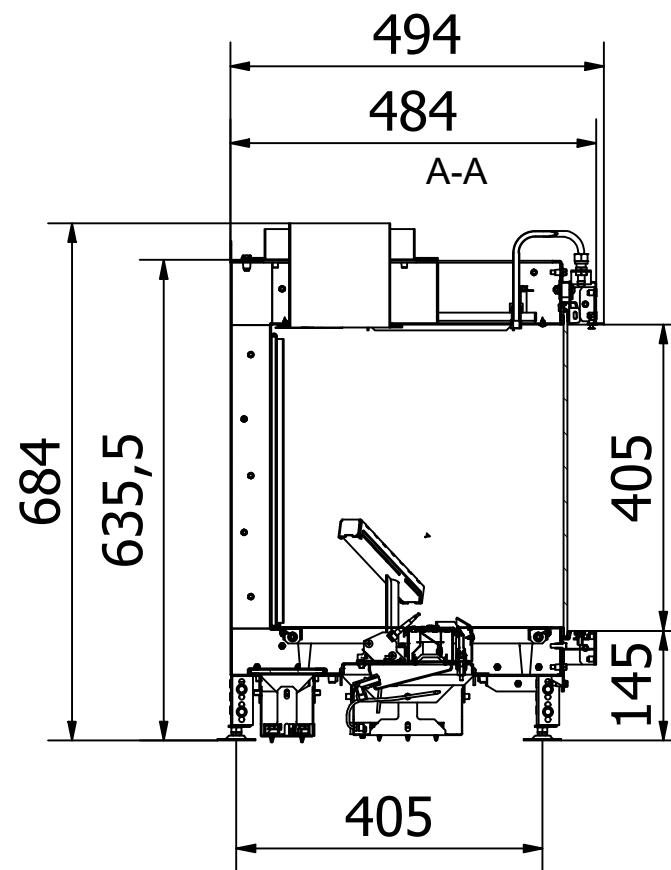

Visio4_Diskant_041022

RAIS Visio Gas 90-55-39 3S-6543

Visio4_Diskant_041022

Without frame

With frame

Recommended free
convection openings
min. 200 cm²

RAIS Visio Gas 100-43-39 3S-6541

RAIS Visio Gas 100-43-39 3S-6543