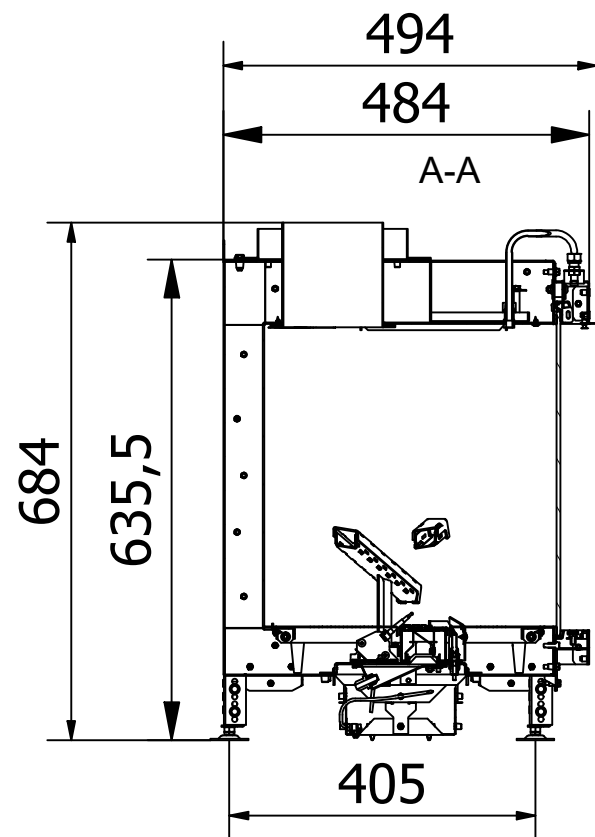

RAIS Visio Gas 70-43-39 3S-6541
 Visio3_Diskant_021022

RAIS Visio Gas 70-43-39 3S-6543

Visio3_Diskant_021022

Without frame

With frame

Recommended free
convection openings
min. 200 cm²

RAIS Visio Gas 90-55-39 3S-6541

Visio4_Diskant_041022

RAIS Visio Gas 90-55-39 3S-6543

Visio4_Diskant_041022

Without frame

With frame

Recommended free
convection openings
min. 200 cm²

RAIS Visio Gas 100-43-39 3S-6541

RAIS Visio Gas 100-43-39 3S-6543