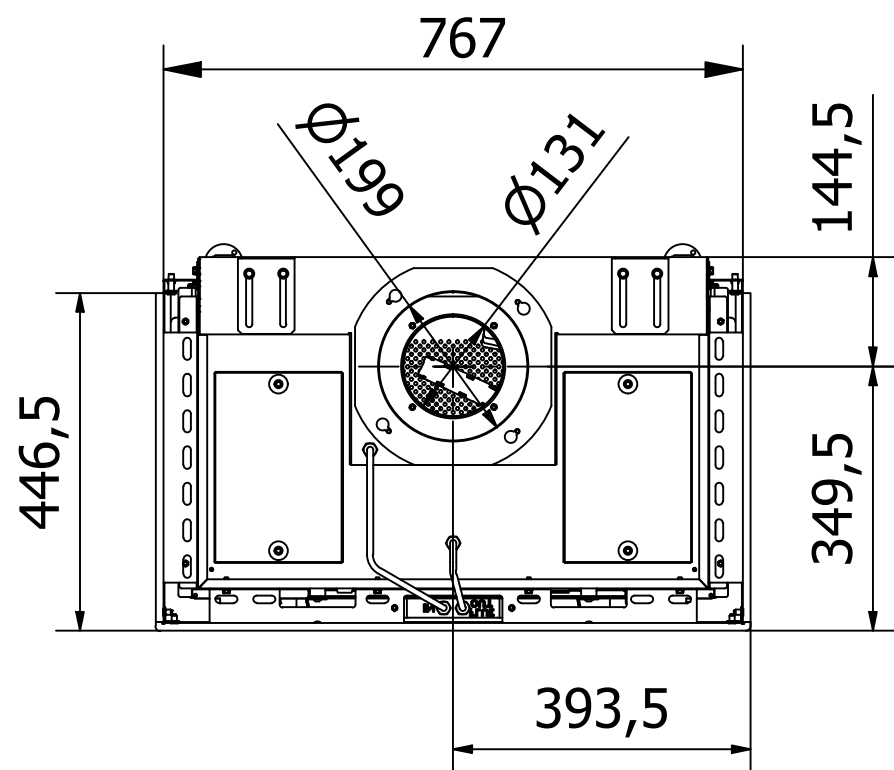

RAIS Visio Gas 70-43-39 3S-6541
 Visio3_Diskant_021022

RAIS Visio Gas 70-43-39 3S-6543

Visio3_Diskant_021022

Without frame

With frame

Recommended free
convection openings
min. 200 cm²

RAIS Visio Gas 90-55-39 3S-6541

Visio4_Diskant_041022

RAIS Visio Gas 90-55-39 3S-6543

Visio4_Diskant_041022

Without frame

With frame

Recommended free
convection openings
min. 200 cm²

RAIS Visio Gas 100-43-39 3S-6541

RAIS Visio Gas 100-43-39 3S-6543