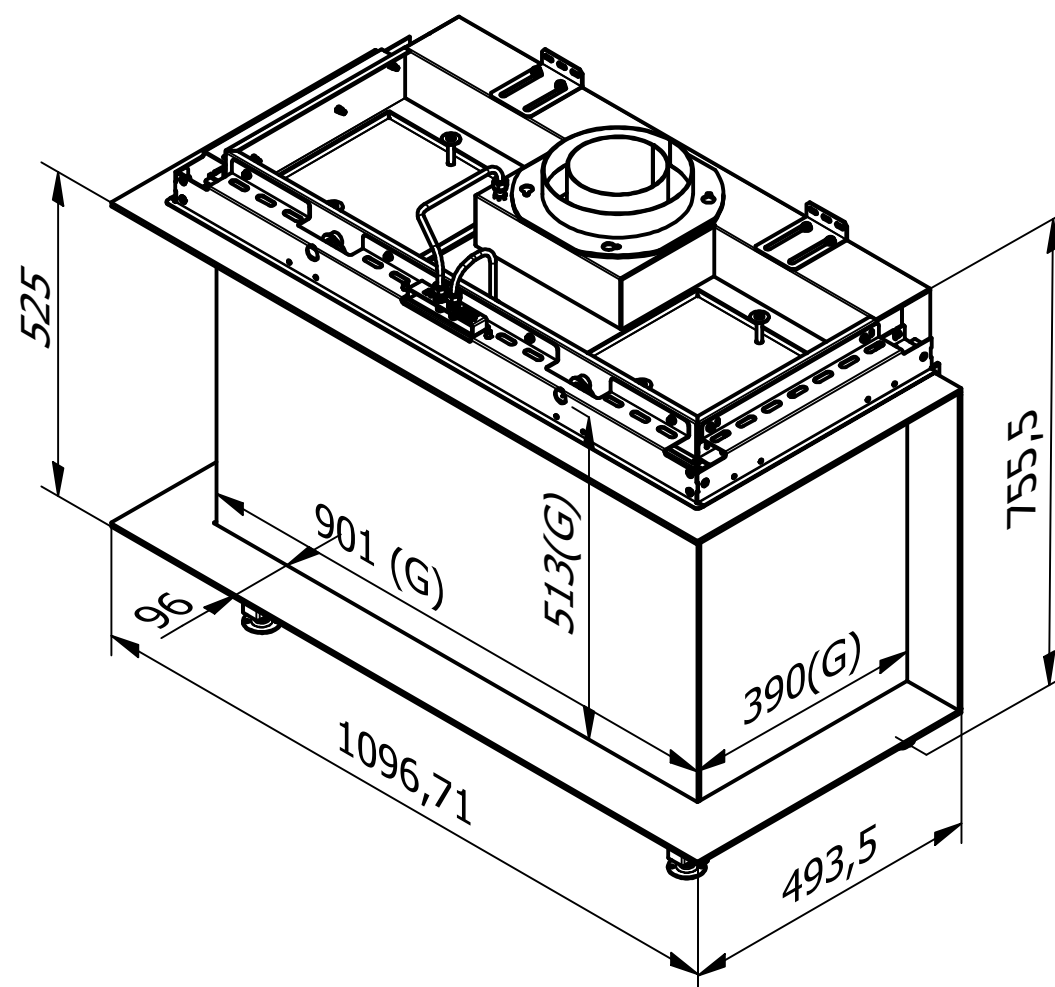

Visio4_Diskant_041022

RAIS Visio Gas 90-55-39 3S-6543

Visio4_Diskant_041022

Without frame

With frame

Recommended free
convection openings
min. 200 cm²

RAIS Visio Gas 100-43-39 3S-6541

RAIS Visio Gas 100-43-39 3S-6543