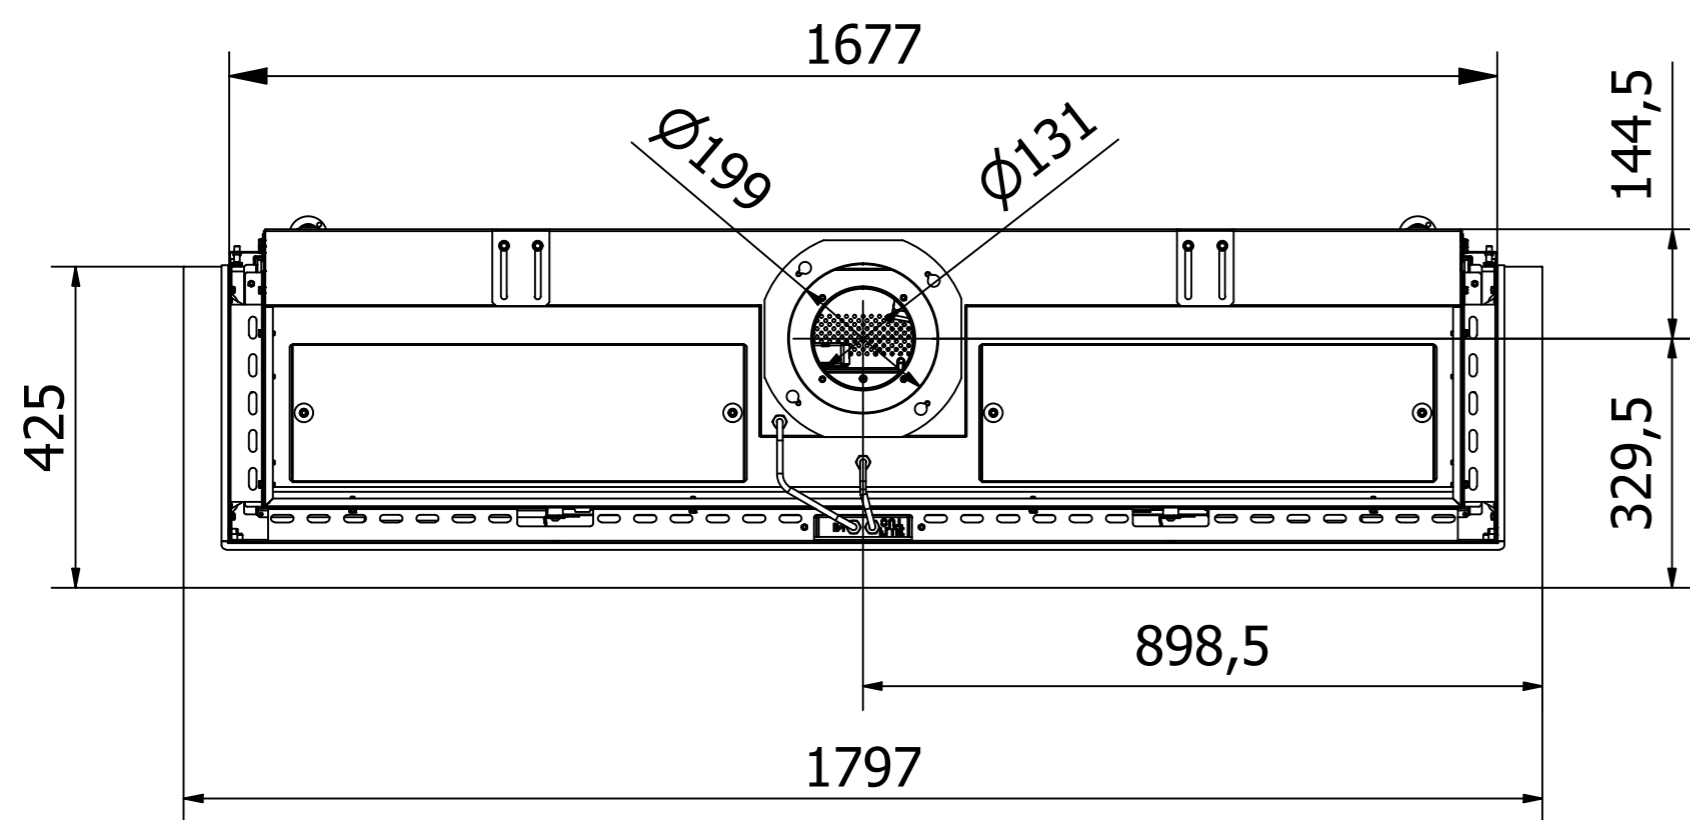

RAIS Visio Gas 160-45-32 3S-6541

Visio5_Diskant_041022