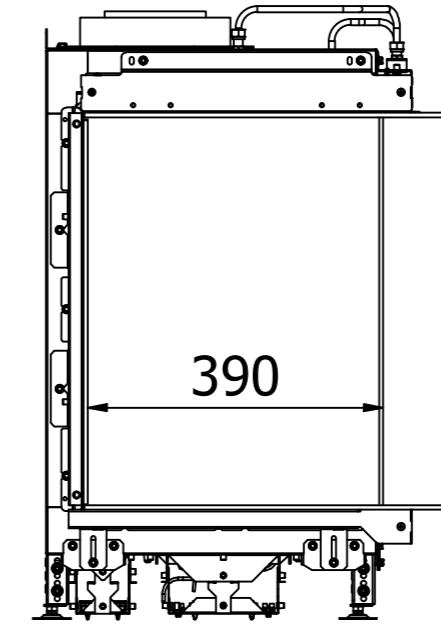

RAIS Visio Gas 70-43-39 3S-6541
 Visio3_Diskant_021022

RAIS Visio Gas 70-43-39 3S-6543

Visio3_Diskant_021022

Without frame

With frame

Recommended free
convection openings
min. 200 cm²

RAIS Visio Gas 90-55-39 3S-6541

Visio4_Diskant_041022

RAIS Visio Gas 90-55-39 3S-6543

Visio4_Diskant_041022

Without frame

With frame

Recommended free
convection openings
min. 200 cm²

RAIS Visio Gas 100-43-39 3S-6541

RAIS Visio Gas 100-43-39 3S-6543