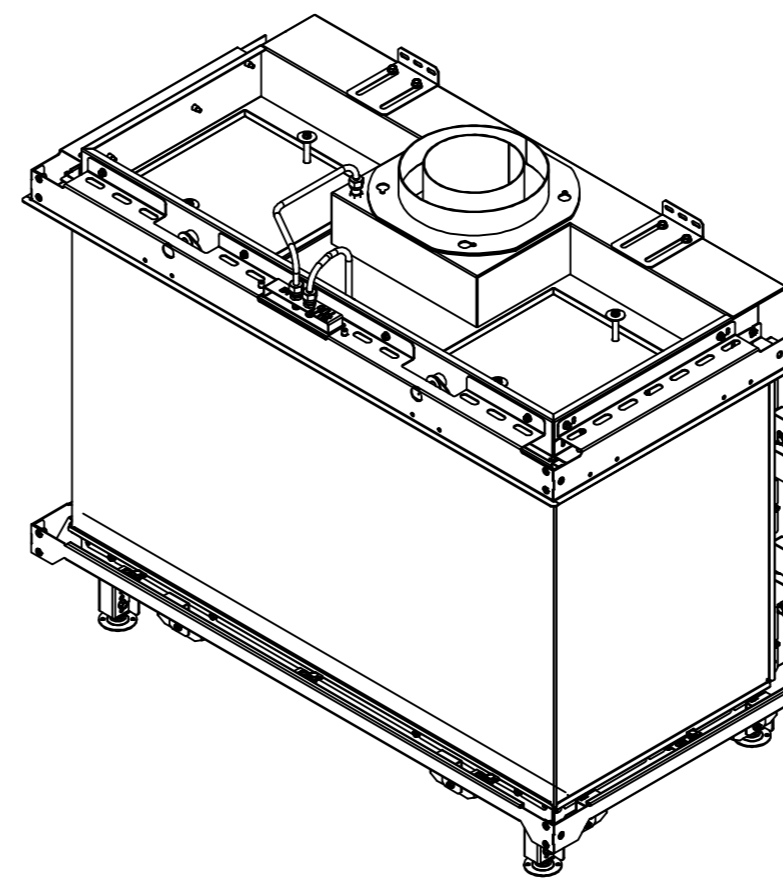

RAIS Visio Gas 70-43-39 3S-6541
 Visio3_Diskant_021022

RAIS Visio Gas 70-43-39 3S-6543

Visio3_Diskant_021022

Without frame

With frame

Recommended free
convection openings
min. 200 cm²

RAIS Visio Gas 90-55-39 3S-6541

Visio4_Diskant_041022

RAIS Visio Gas 90-55-39 3S-6543

Visio4_Diskant_041022

Without frame

With frame

Recommended free
convection openings
min. 200 cm²

RAIS Visio Gas 100-43-39 3S-6541

RAIS Visio Gas 100-43-39 3S-6543

Without frame

With frame

RAIS Visio Gas 160-45-32 3S-6541

Visio5_Diskant_041022

RAIS Visio Gas 160-45-32 3S-6543

Visio5_Diskant_041022

Without frame

With frame

Rais Visio Gas 160-45-32 3S-654401