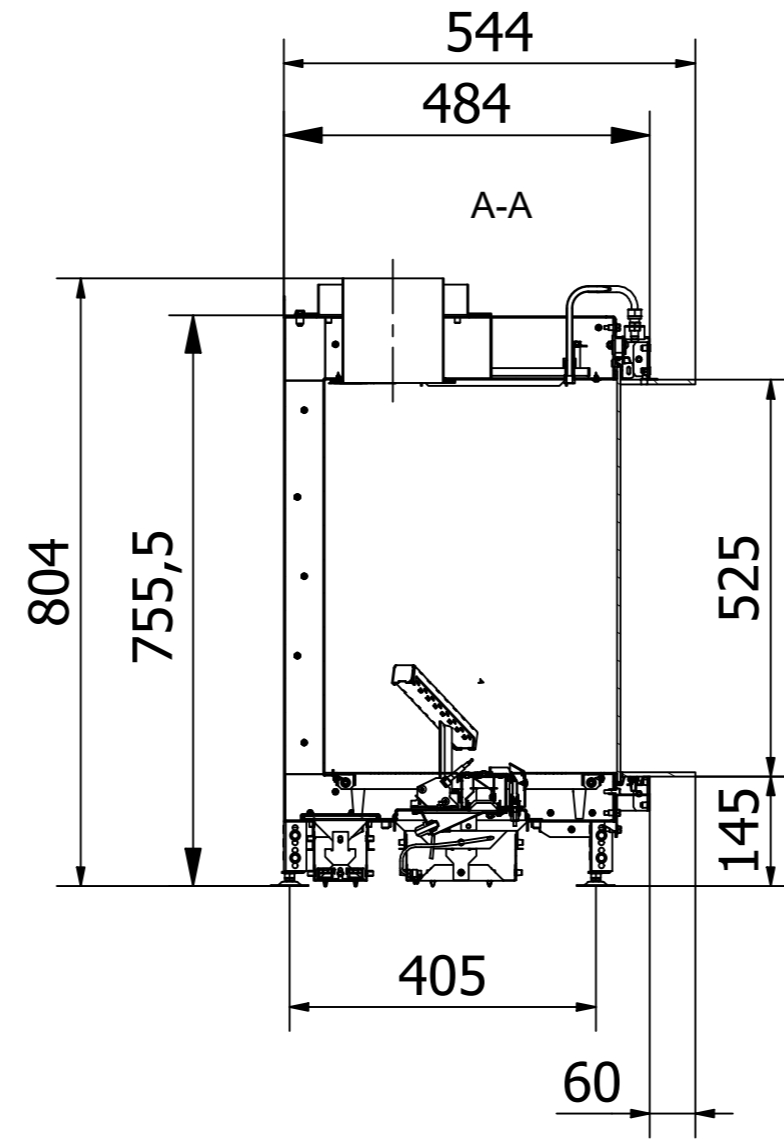

RAIS Visio Gas 70-43-39 3S-6541
 Visio3_Diskant_021022

RAIS Visio Gas 70-43-39 3S-6543

Visio3_Diskant_021022

Without frame

With frame

Recommended free
convection openings
min. 200 cm²

RAIS Visio Gas 90-55-39 3S-6541

Visio4_Diskant_041022

RAIS Visio Gas 90-55-39 3S-6543

Visio4_Diskant_041022

Without frame

With frame

Recommended free
convection openings
min. 200 cm²

RAIS Visio Gas 100-43-39 3S-6541

RAIS Visio Gas 100-43-39 3S-6543