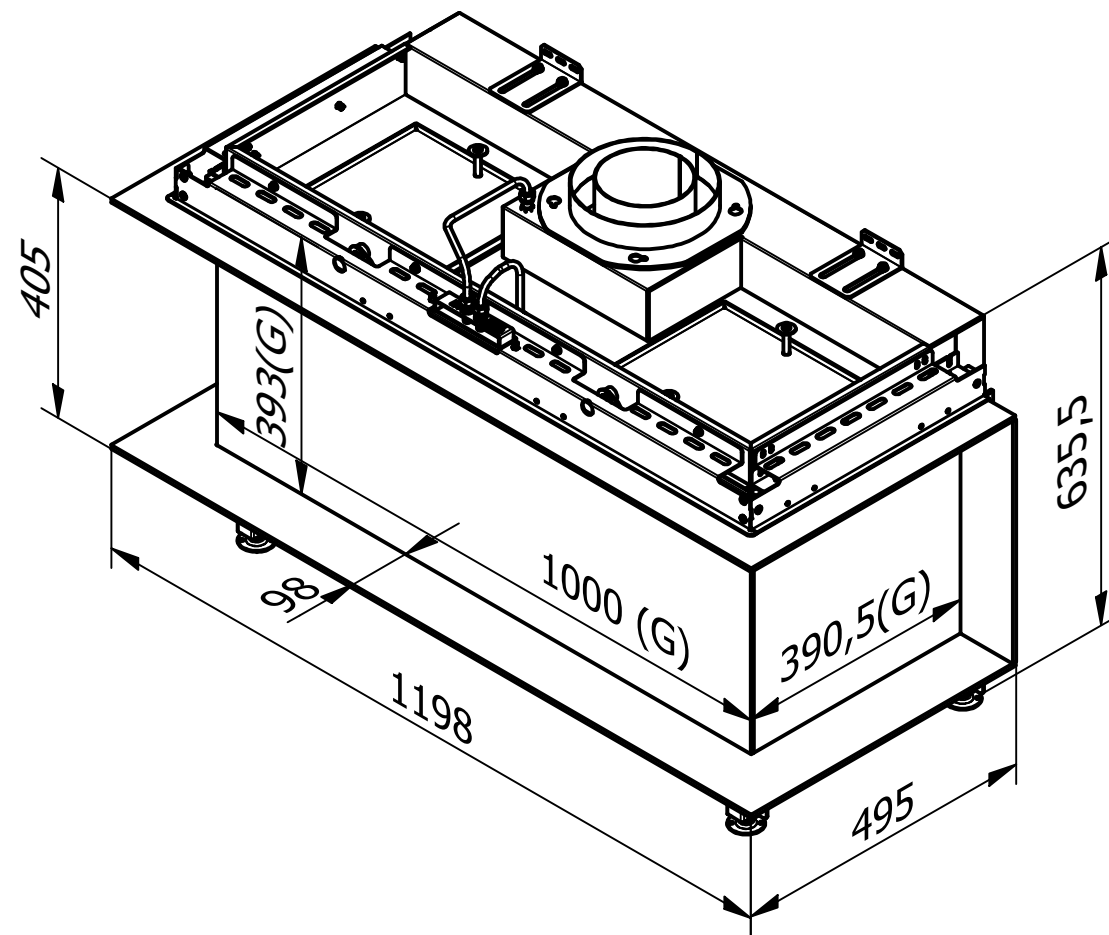

RAIS Visio Gas 100-43-39 3S-6543