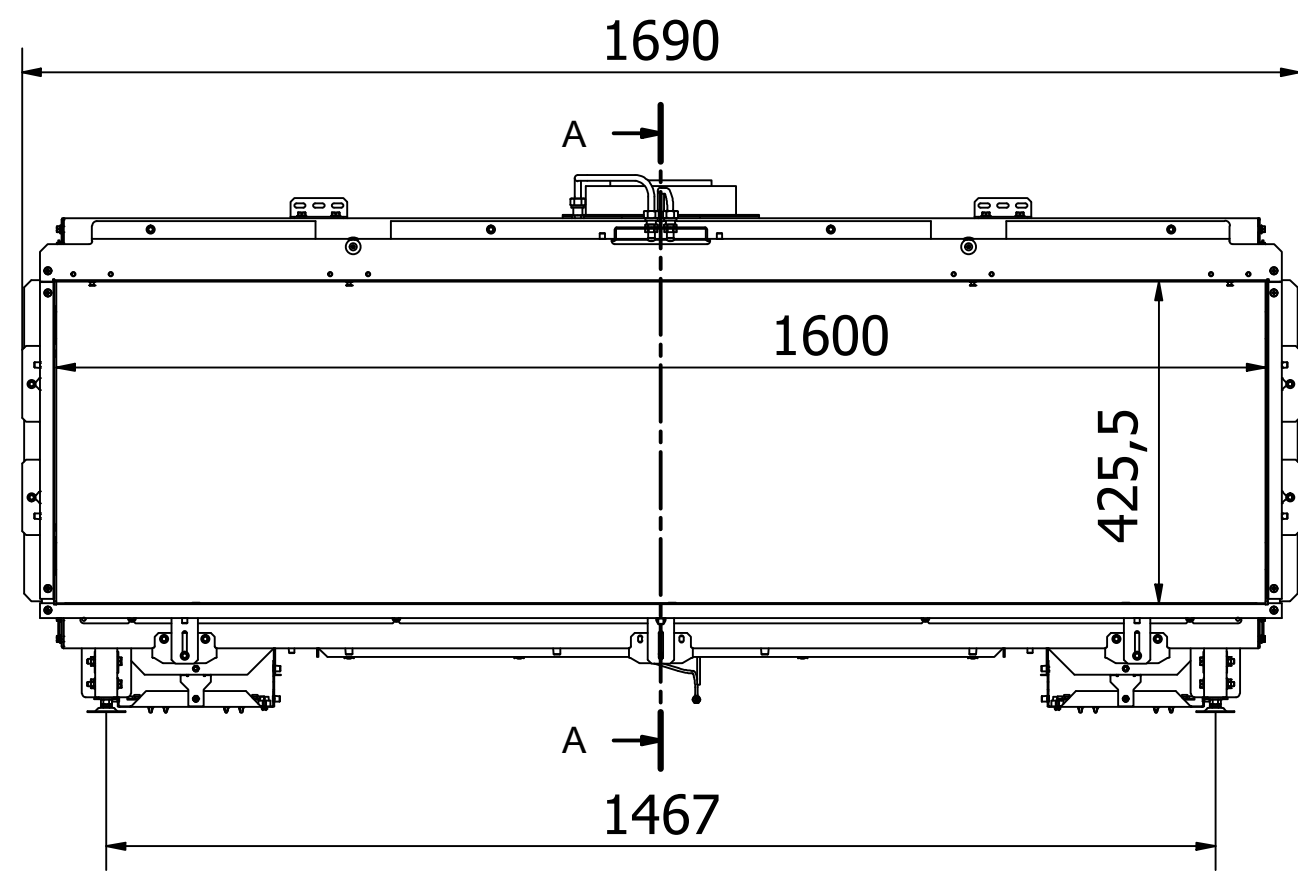

RAIS Visio Gas 160-45 F-6543

Visio5_Enkelt_041022