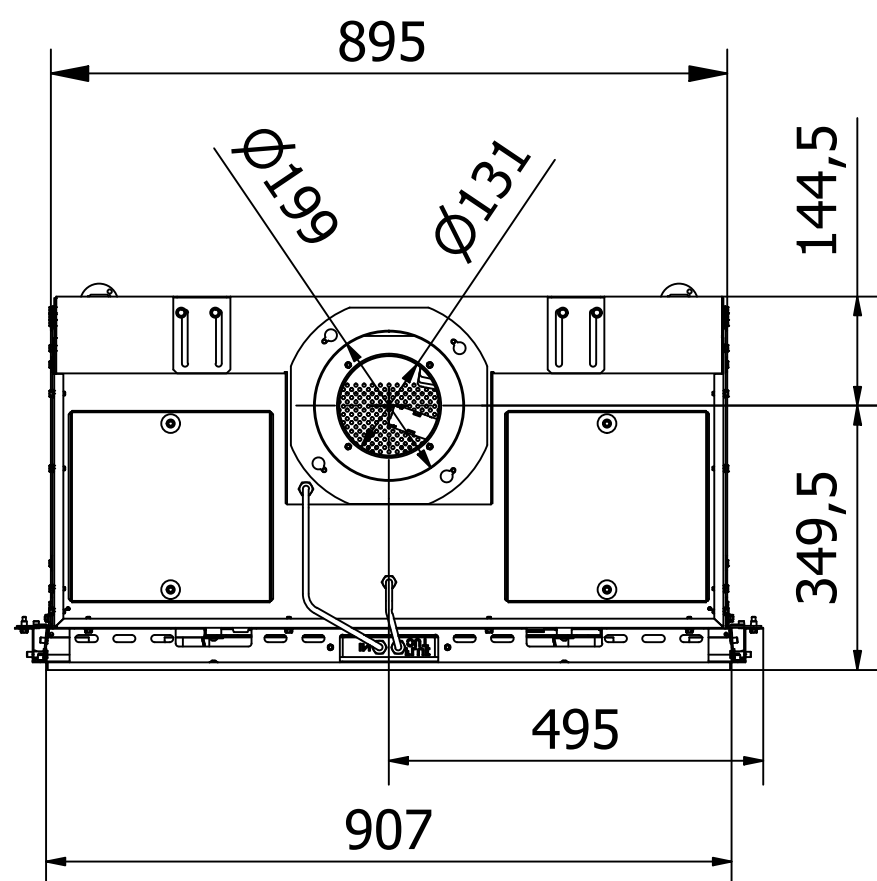

**RAIS Visio Gas 90-55 F-6543**

Visio4\_Enkelt\_021022

Without frame

With frame

Recommended free  
convection openings  
min. 200 cm<sup>2</sup>

RAIS Visio Gas 90-55 F-654201

RAIS Visio Gas 100-43F-6541

RAIS Visio Gas 100-43F-6543