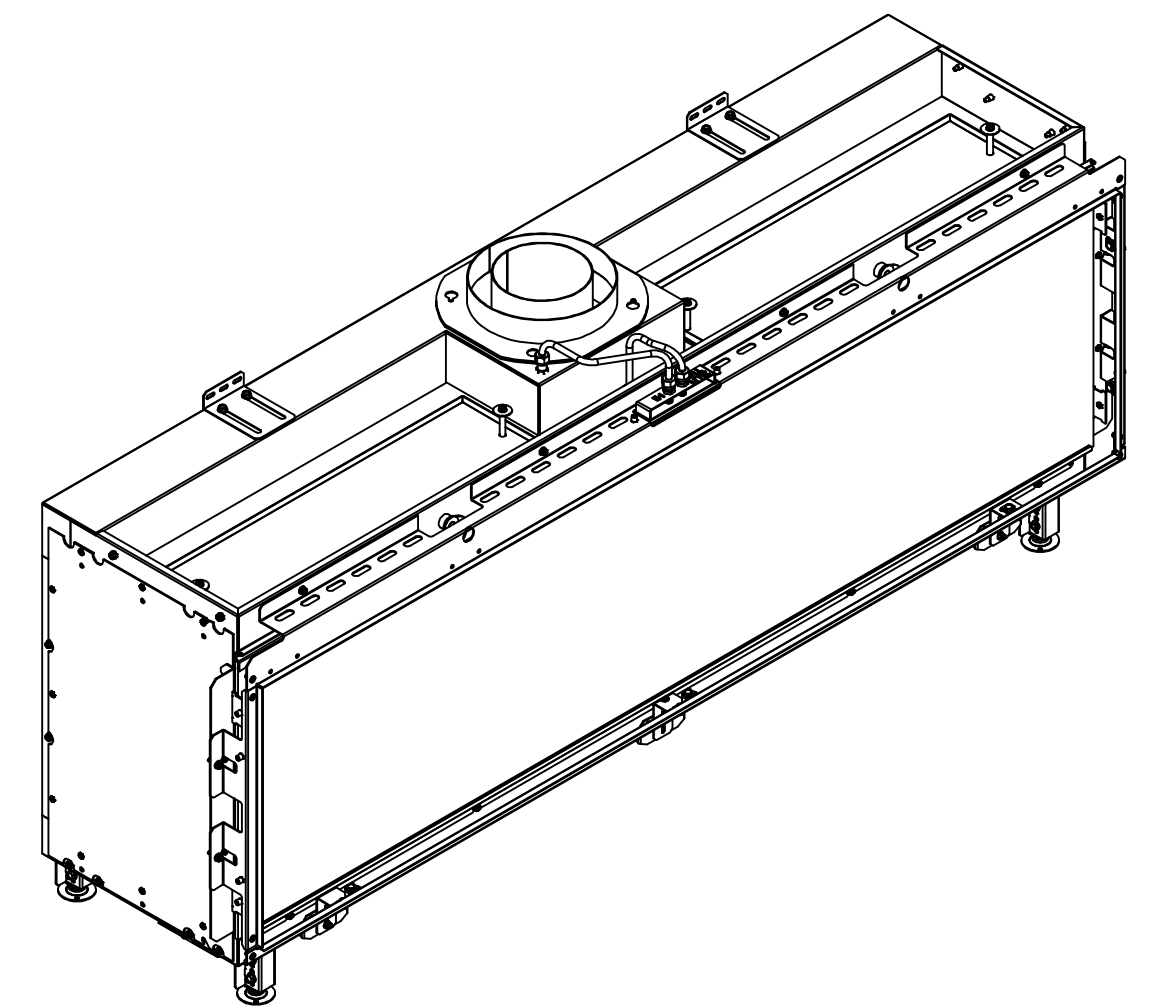

RAIS Visio Gas 160-45 F-6543

Visio5_Enkelt_041022