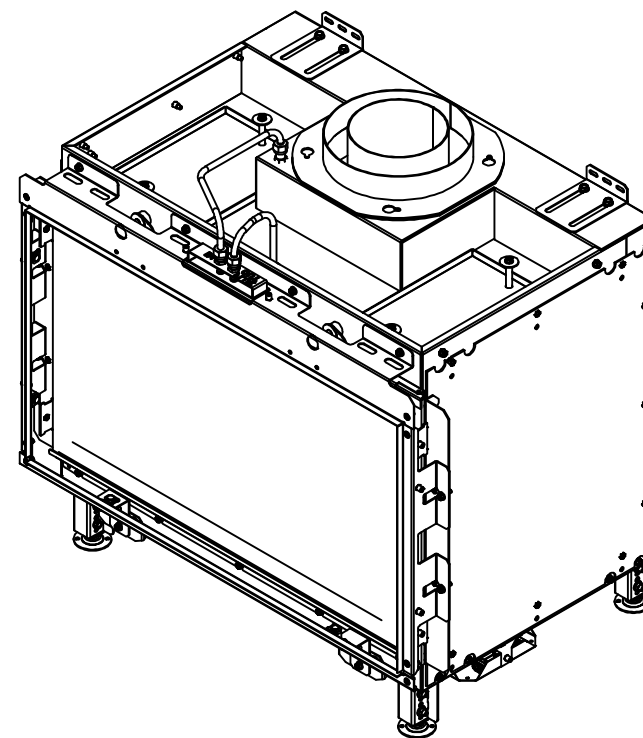

RAIS Visio Gas 70-43F-6541

Visio\_Enkelt\_031022

RAIS Visio Gas 70-43F-6543

Visio3\_Enkelt\_031022

Without frame

With frame

**RAIS Visio Gas 90-55 F-6541**

Visio4\_Enkelt\_021022

**RAIS Visio Gas 90-55 F-6543**

Visio4\_Enkelt\_021022

Without frame

With frame

Recommended free  
convection openings  
min. 200 cm<sup>2</sup>

RAIS Visio Gas 90-55 F-654201

RAIS Visio Gas 100-43F-6541

RAIS Visio Gas 100-43F-6543

Recommended free  
convection openings  
min. 200 cm<sup>2</sup>

RAIS Visio Gas 160-45 F-654201

Recommended free  
convection openings  
min. 200 cm<sup>2</sup>