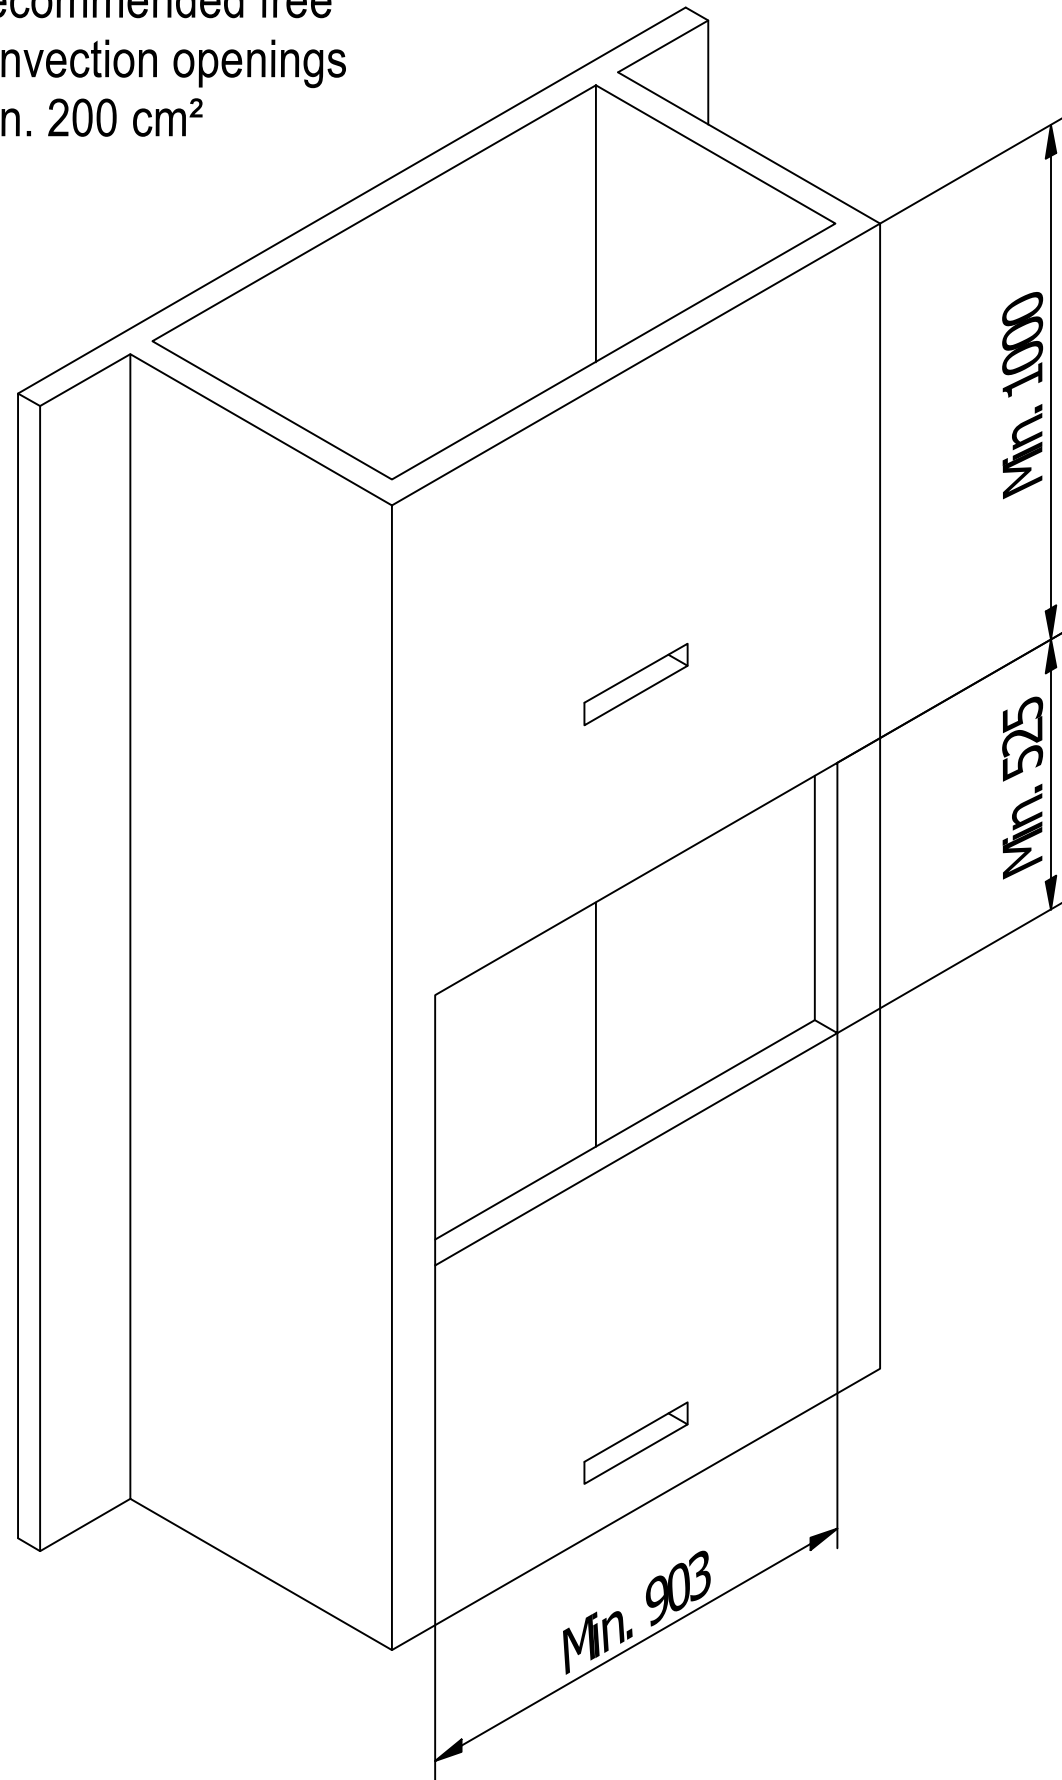

**RAIS Visio Gas 90-55 F-6543**

Visio4\_Enkelt\_021022

Without frame

With frame

Recommended free  
convection openings  
min. 200 cm<sup>2</sup>

RAIS Visio Gas 90-55 F-654201

RAIS Visio Gas 100-43F-6541

RAIS Visio Gas 100-43F-6543

Recommended free  
convection openings  
min. 200 cm<sup>2</sup>

RAIS Visio Gas 160-45 F-654201

Recommended free  
convection openings  
min. 200 cm<sup>2</sup>