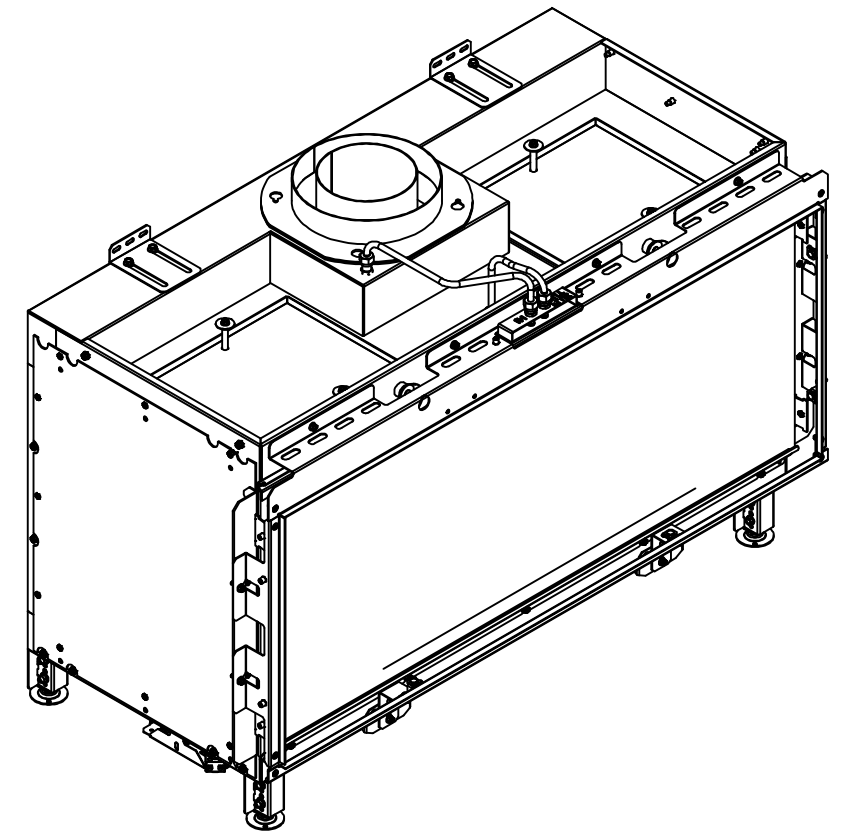

**RAIS Visio Gas 90-55 F-6543**

Visio4\_Enkelt\_021022

Without frame

With frame

Recommended free  
convection openings  
min. 200 cm<sup>2</sup>

RAIS Visio Gas 90-55 F-654201

RAIS Visio Gas 100-43F-6541

RAIS Visio Gas 100-43F-6543

Recommended free  
convection openings  
min. 200 cm<sup>2</sup>

RAIS Visio Gas 160-45 F-654201

Recommended free  
convection openings  
min. 200 cm<sup>2</sup>