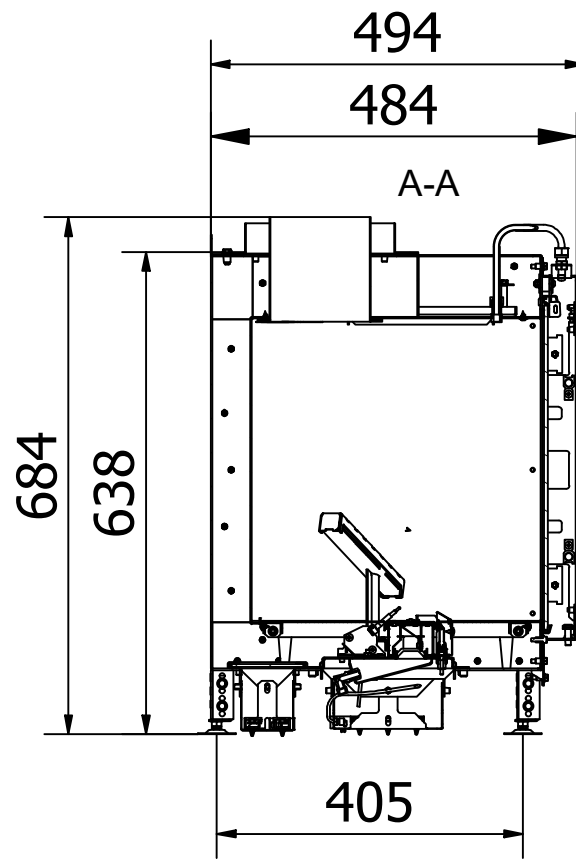

**RAIS Visio Gas 90-55 F-6543**

Visio4\_Enkelt\_021022

Without frame

With frame

Recommended free  
convection openings  
min. 200 cm<sup>2</sup>

RAIS Visio Gas 90-55 F-654201

RAIS Visio Gas 100-43F-6541

RAIS Visio Gas 100-43F-6543