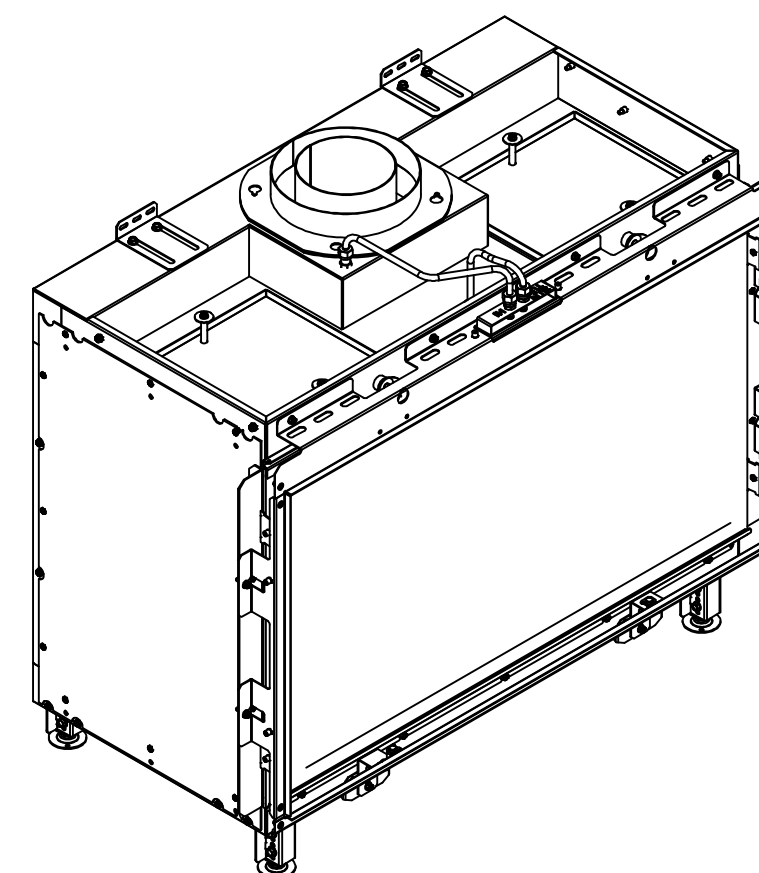

RAIS Visio Gas 70-43F-6541

Visio\_Enkelt\_031022

RAIS Visio Gas 70-43F-6543

Visio3\_Enkelt\_031022

Without frame

With frame

**RAIS Visio Gas 90-55 F-6541**

Visio4\_Enkelt\_021022

**RAIS Visio Gas 90-55 F-6543**

Visio4\_Enkelt\_021022

Without frame

With frame

Recommended free  
convection openings  
min. 200 cm<sup>2</sup>

RAIS Visio Gas 90-55 F-654201

RAIS Visio Gas 100-43F-6541

RAIS Visio Gas 100-43F-6543

Recommended free  
convection openings  
min. 200 cm<sup>2</sup>

RAIS Visio Gas 160-45 F-654201

Recommended free  
convection openings  
min. 200 cm<sup>2</sup>