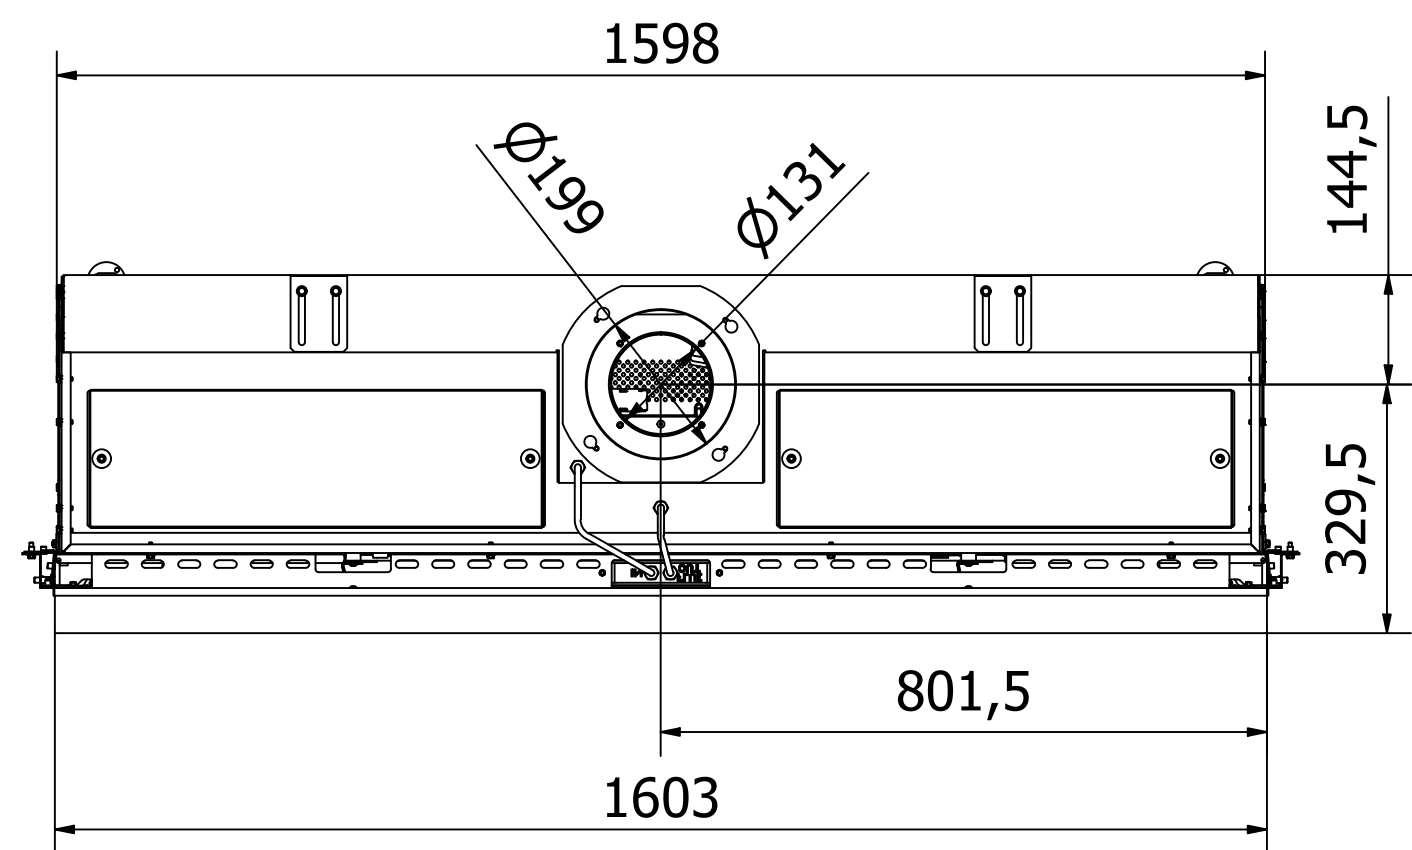

RAIS Visio Gas 160-45 F-6541

Visio5_Enkelt_041022