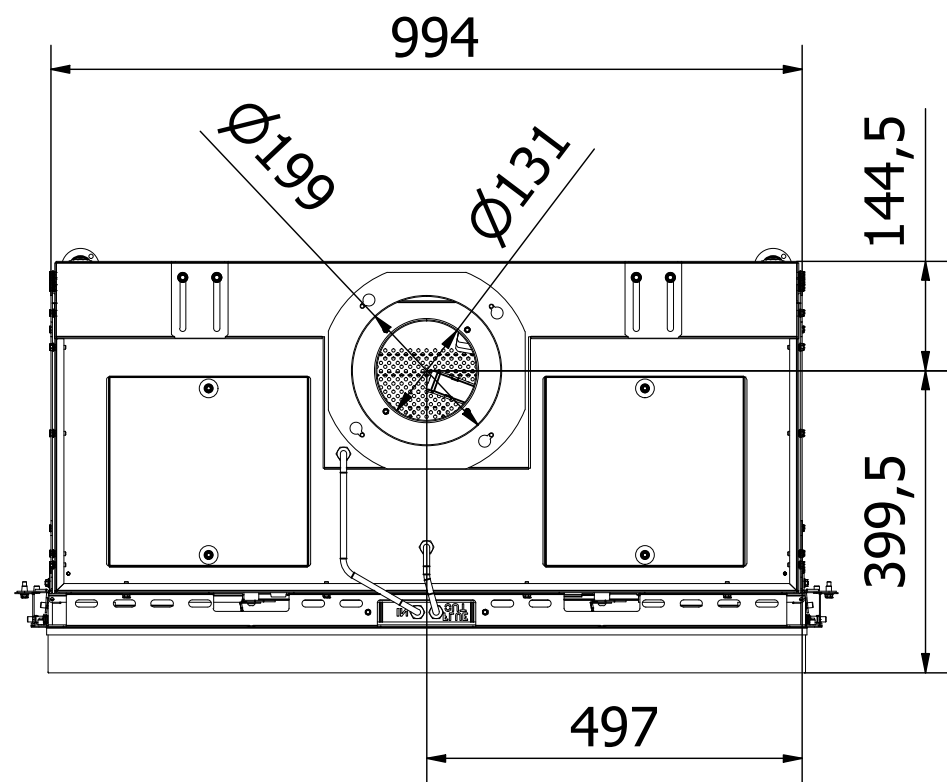

**RAIS Visio Gas 90-55 F-6543**

Visio4\_Enkelt\_021022

Without frame

With frame

Recommended free  
convection openings  
min. 200 cm<sup>2</sup>

RAIS Visio Gas 90-55 F-654201

RAIS Visio Gas 100-43F-6541

RAIS Visio Gas 100-43F-6543

Recommended free  
convection openings  
min. 200 cm<sup>2</sup>

RAIS Visio Gas 160-45 F-654201

Recommended free  
convection openings  
min. 200 cm<sup>2</sup>