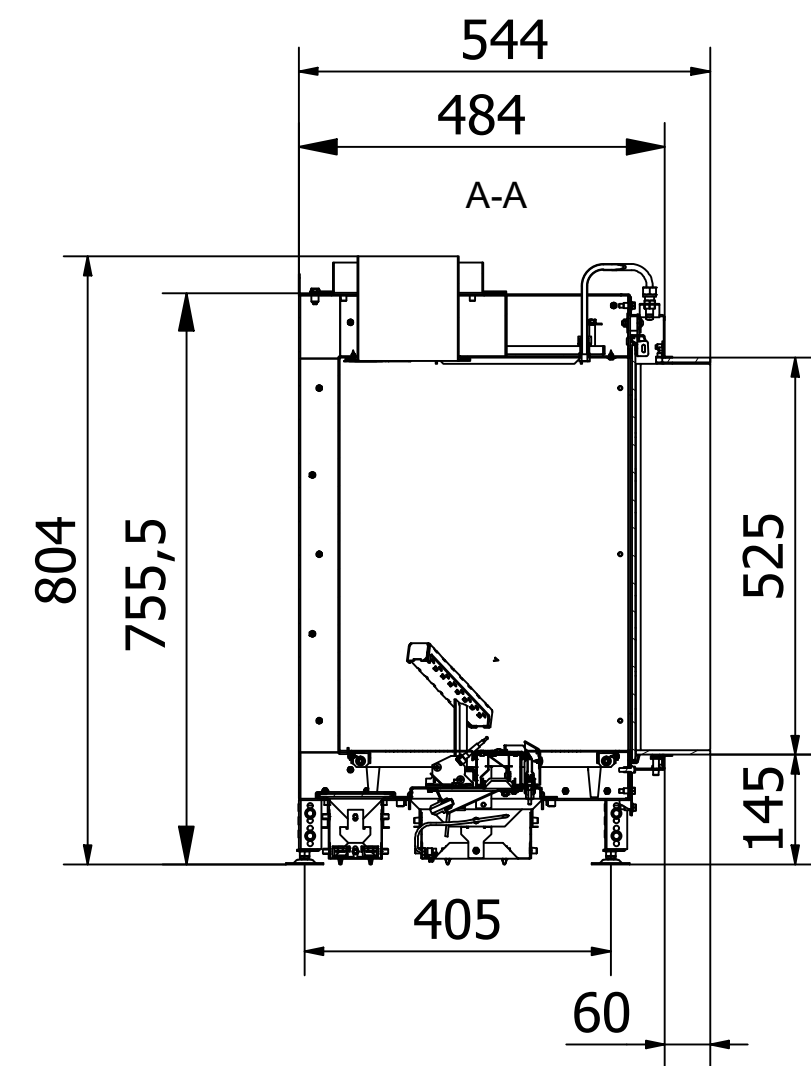

RAIS Visio Gas 90-55 F-6541

Visio4_Enkelt_021022