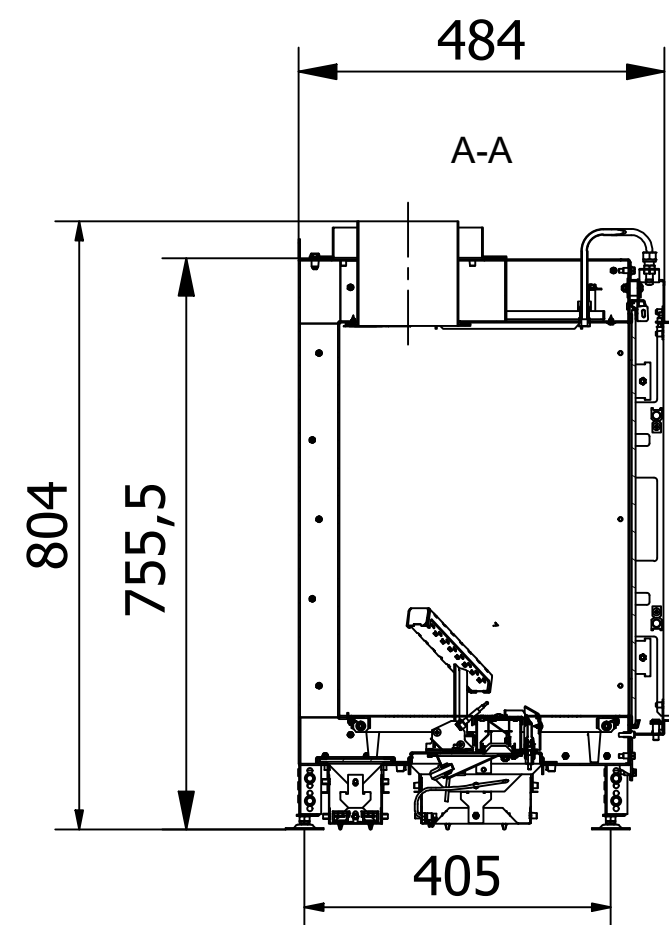

**RAIS Visio Gas 90-55 F-6543**

Visio4\_Enkelt\_021022

Without frame

With frame

Recommended free  
convection openings  
min. 200 cm<sup>2</sup>

RAIS Visio Gas 90-55 F-654201

RAIS Visio Gas 100-43F-6541

RAIS Visio Gas 100-43F-6543