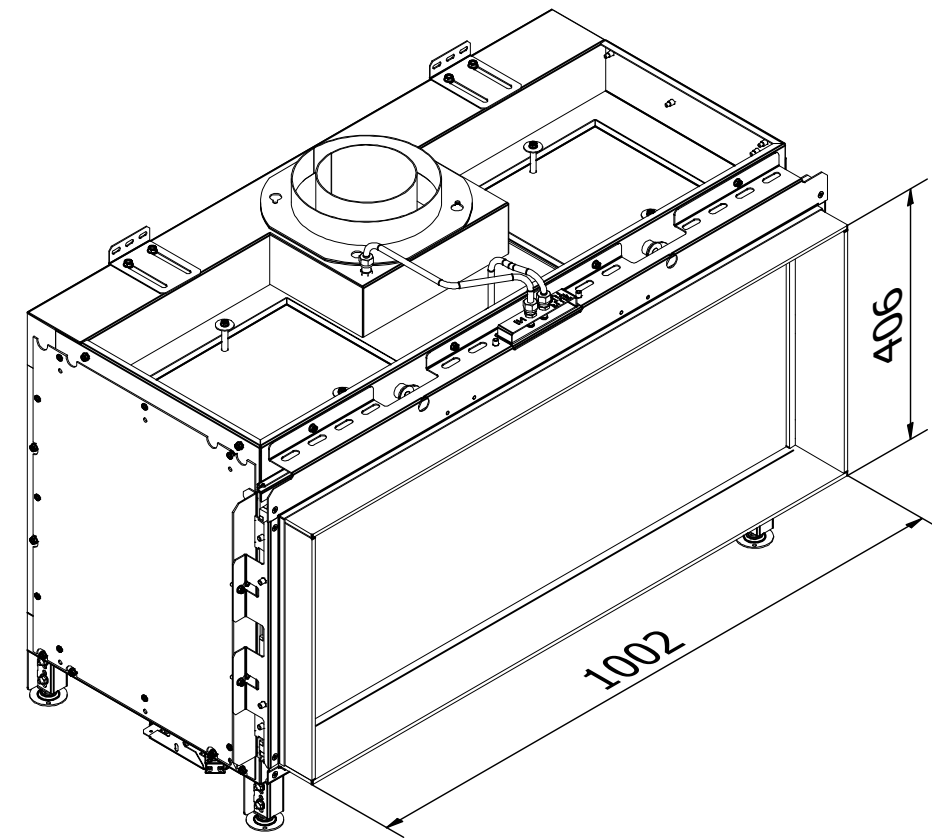

**RAIS Visio Gas 90-55 F-6543**

Visio4\_Enkelt\_021022

Without frame

With frame

Recommended free  
convection openings  
min. 200 cm<sup>2</sup>

RAIS Visio Gas 90-55 F-654201

RAIS Visio Gas 100-43F-6541

RAIS Visio Gas 100-43F-6543

Recommended free  
convection openings  
min. 200 cm<sup>2</sup>

RAIS Visio Gas 160-45 F-654201

Recommended free  
convection openings  
min. 200 cm<sup>2</sup>