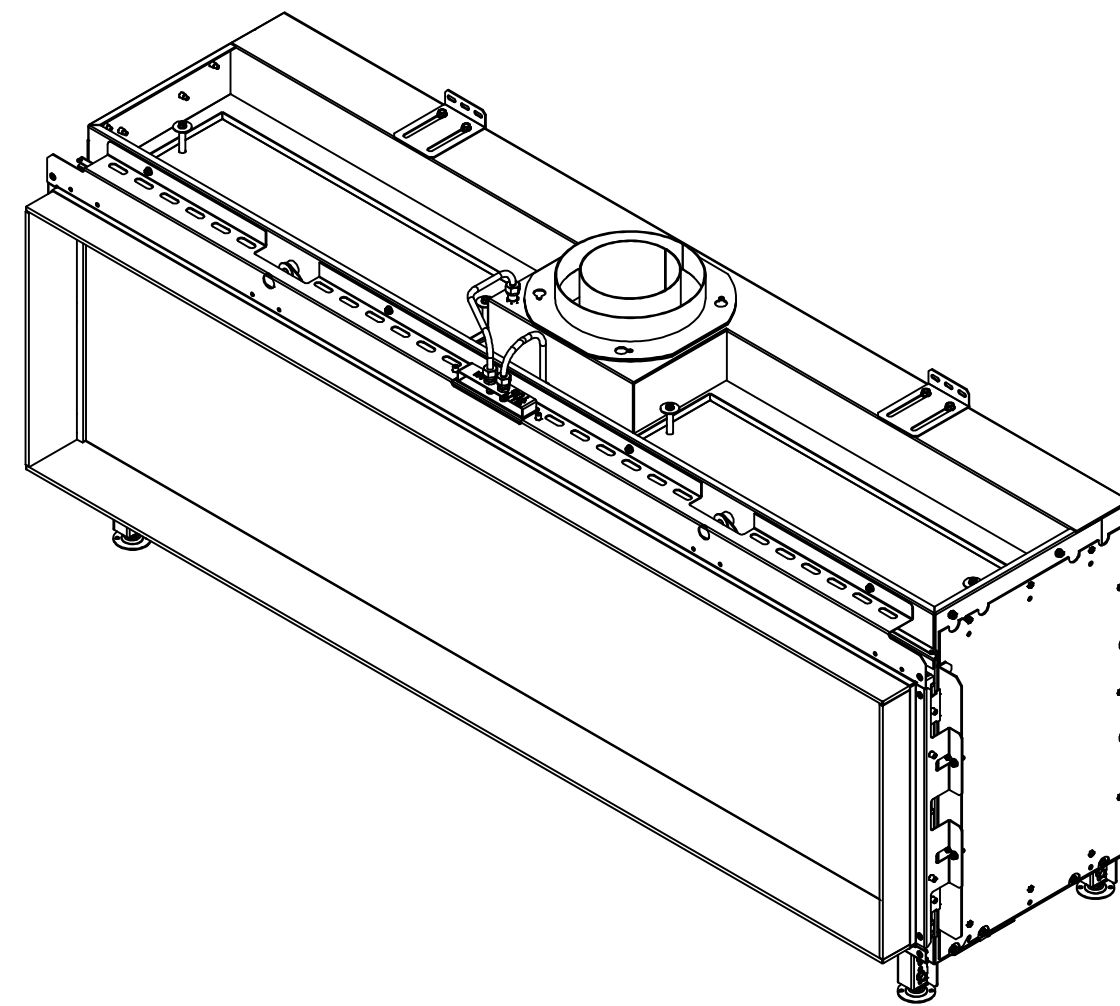

RAIS Visio Gas 160-45 F-6541

Visio5_Enkelt_041022