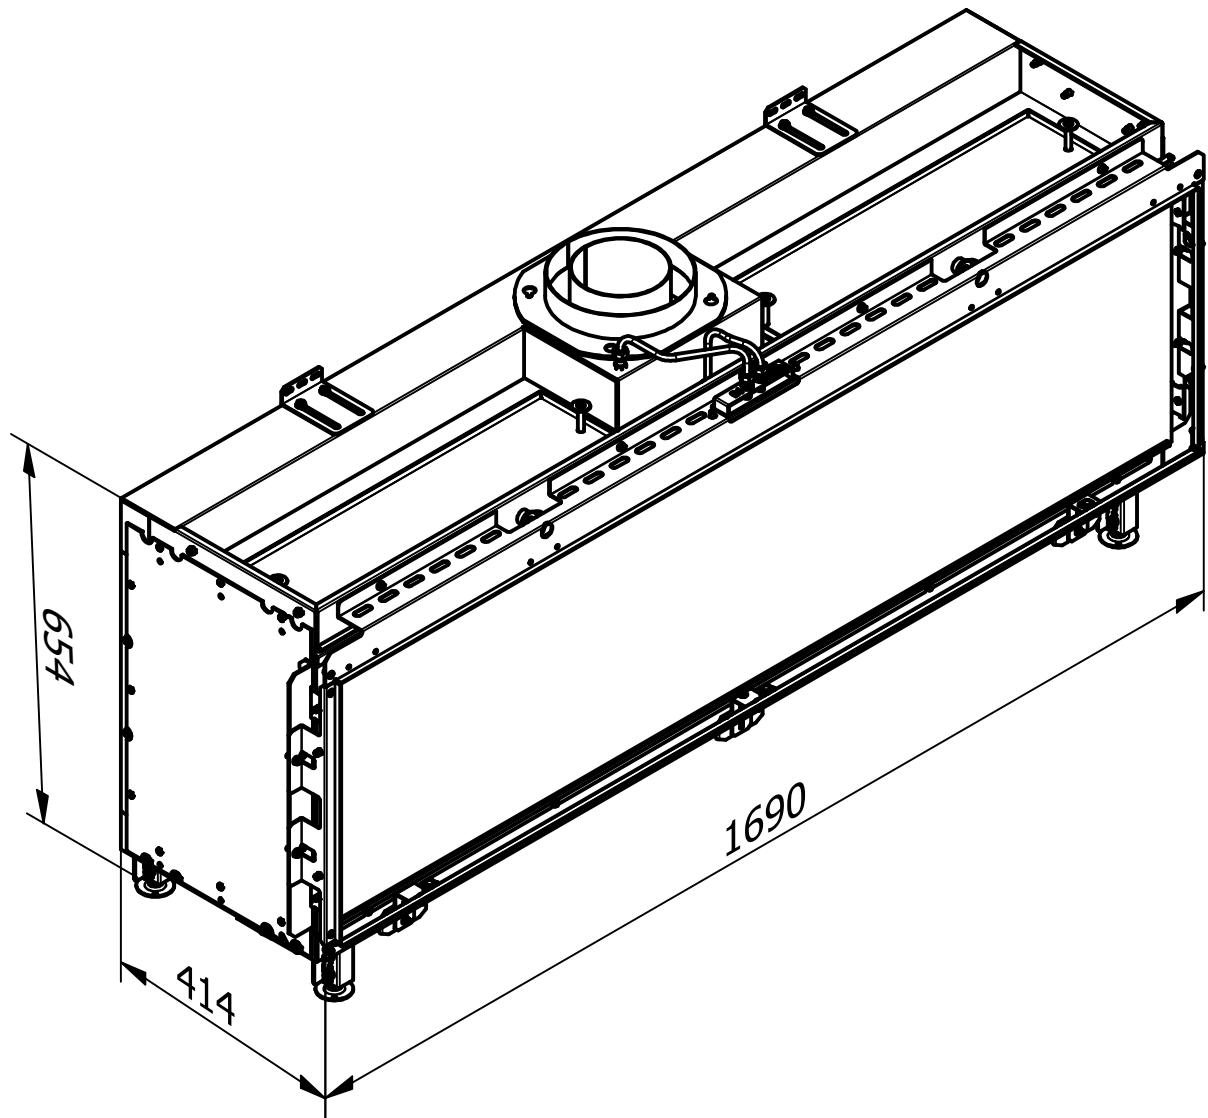

Without frame