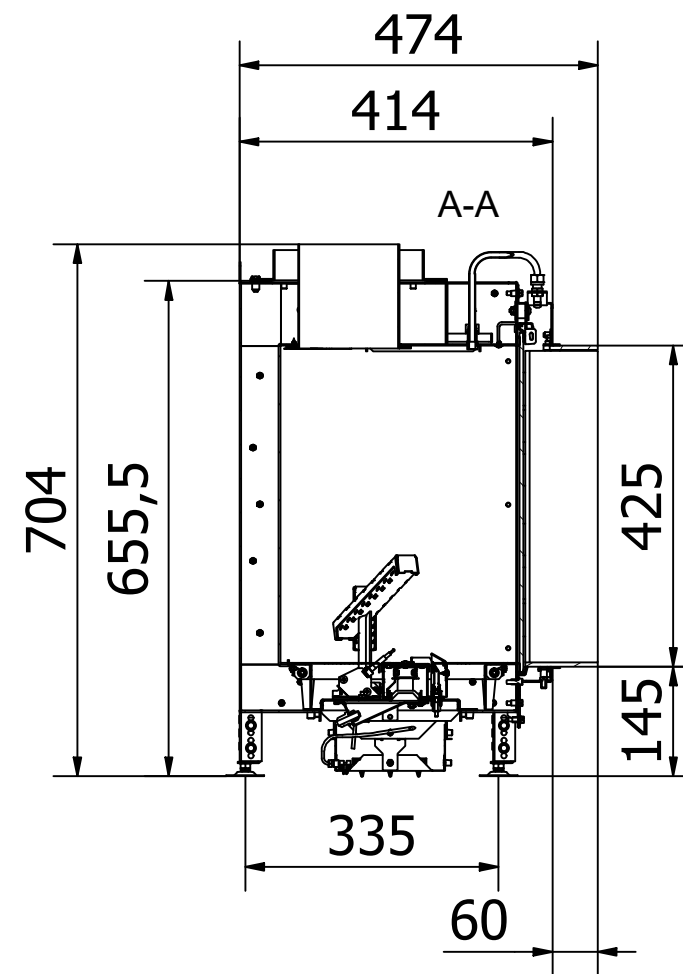

RAIS Visio Gas 160-45 F-6541

Visio5_Enkelt_041022