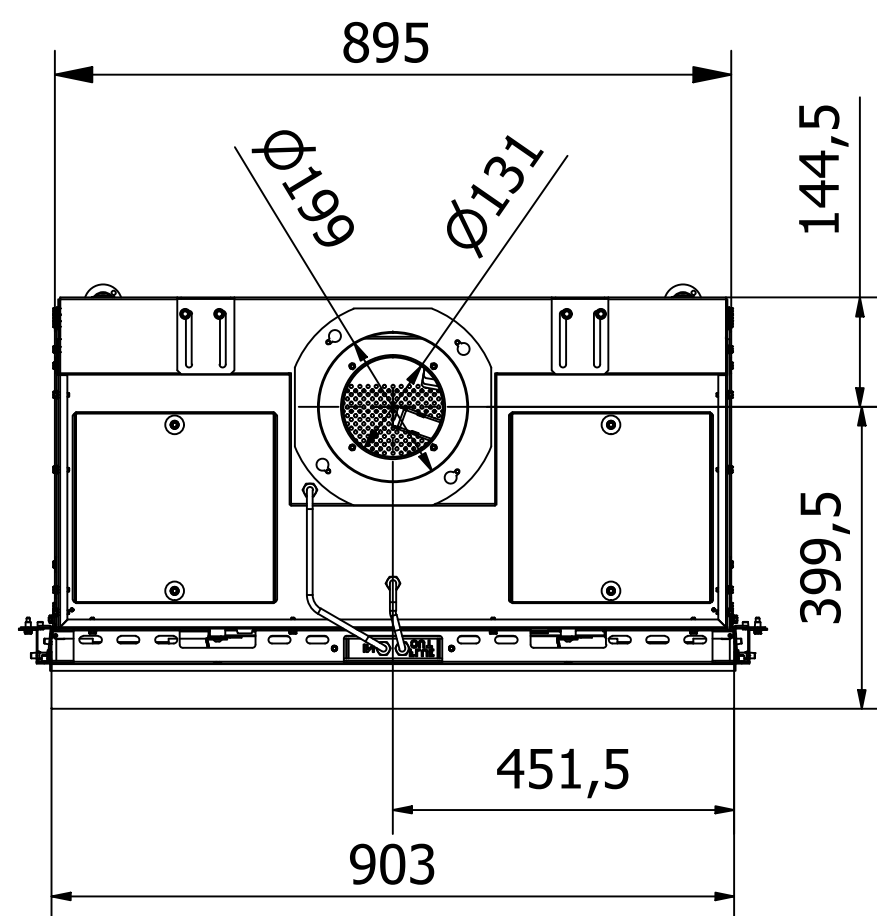

RAIS Visio Gas 90-55 F-6541

Visio4_Enkelt_021022