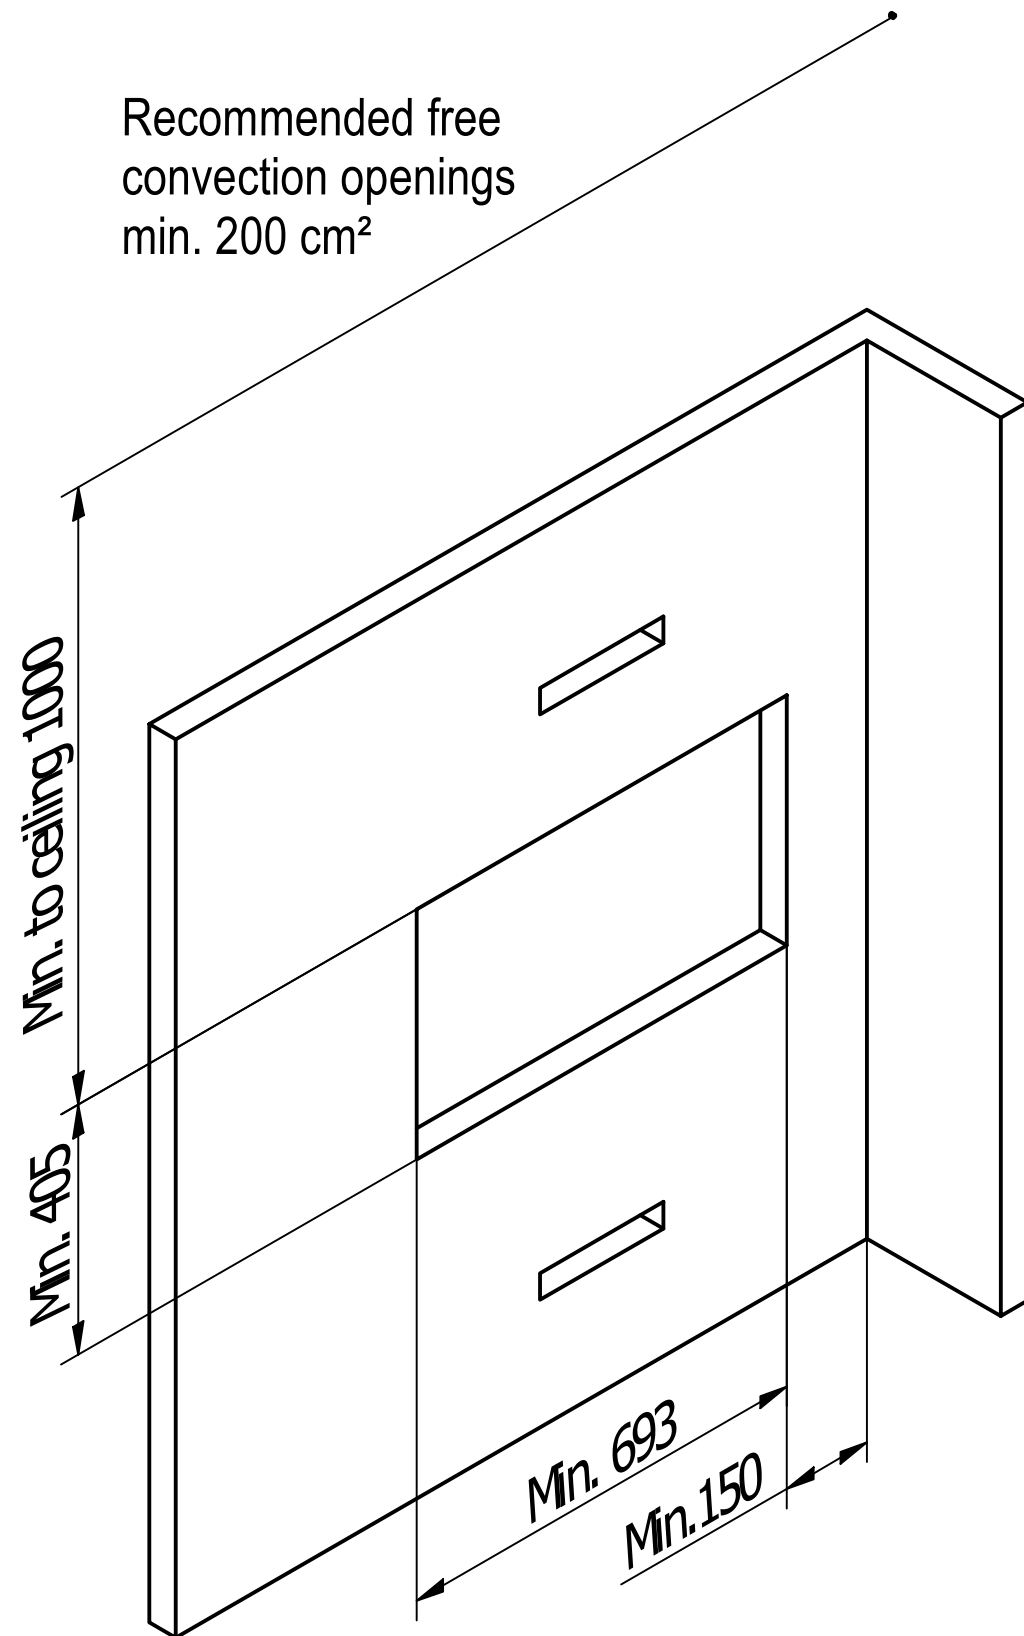

Without frame