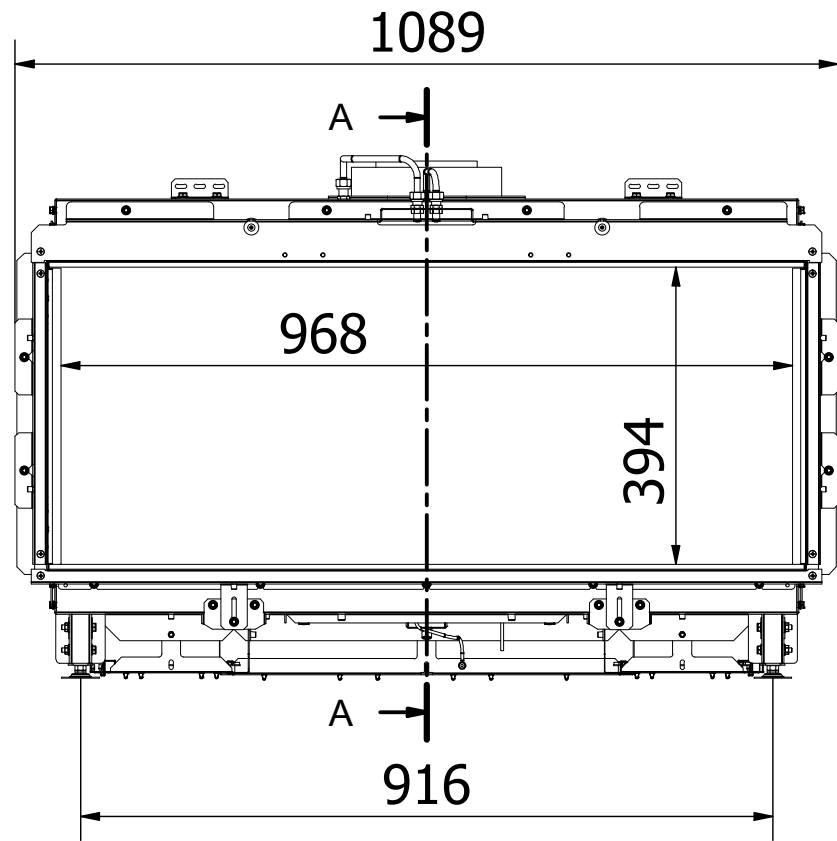

**RAIS Visio Gas 90-55 F-6543**

Visio4\_Enkelt\_021022

Without frame

With frame

Recommended free  
convection openings  
min. 200 cm<sup>2</sup>

RAIS Visio Gas 90-55 F-654201

RAIS Visio Gas 100-43F-6541

RAIS Visio Gas 100-43F-6543

Recommended free  
convection openings  
min. 200 cm<sup>2</sup>

RAIS Visio Gas 160-45 F-654201

Recommended free  
convection openings  
min. 200 cm<sup>2</sup>