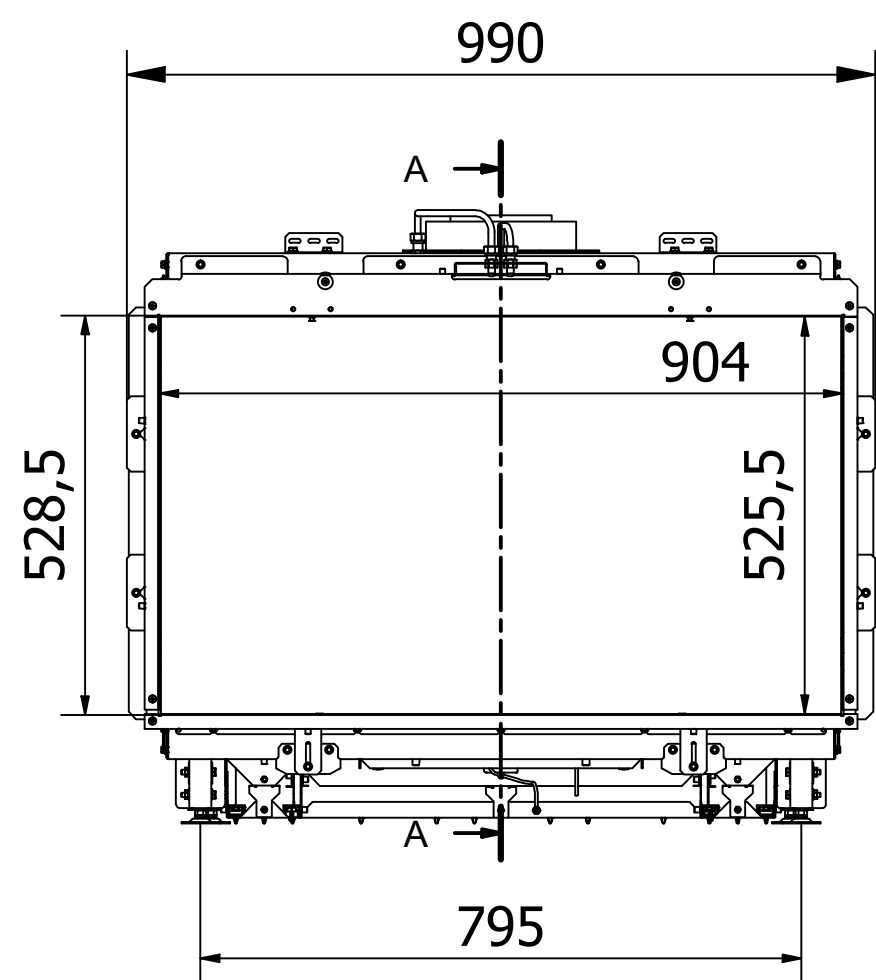

**RAIS Visio Gas 90-55 F-6543**

Visio4\_Enkelt\_021022

Without frame

With frame

Recommended free  
convection openings  
min. 200 cm<sup>2</sup>

RAIS Visio Gas 90-55 F-654201

RAIS Visio Gas 100-43F-6541

RAIS Visio Gas 100-43F-6543