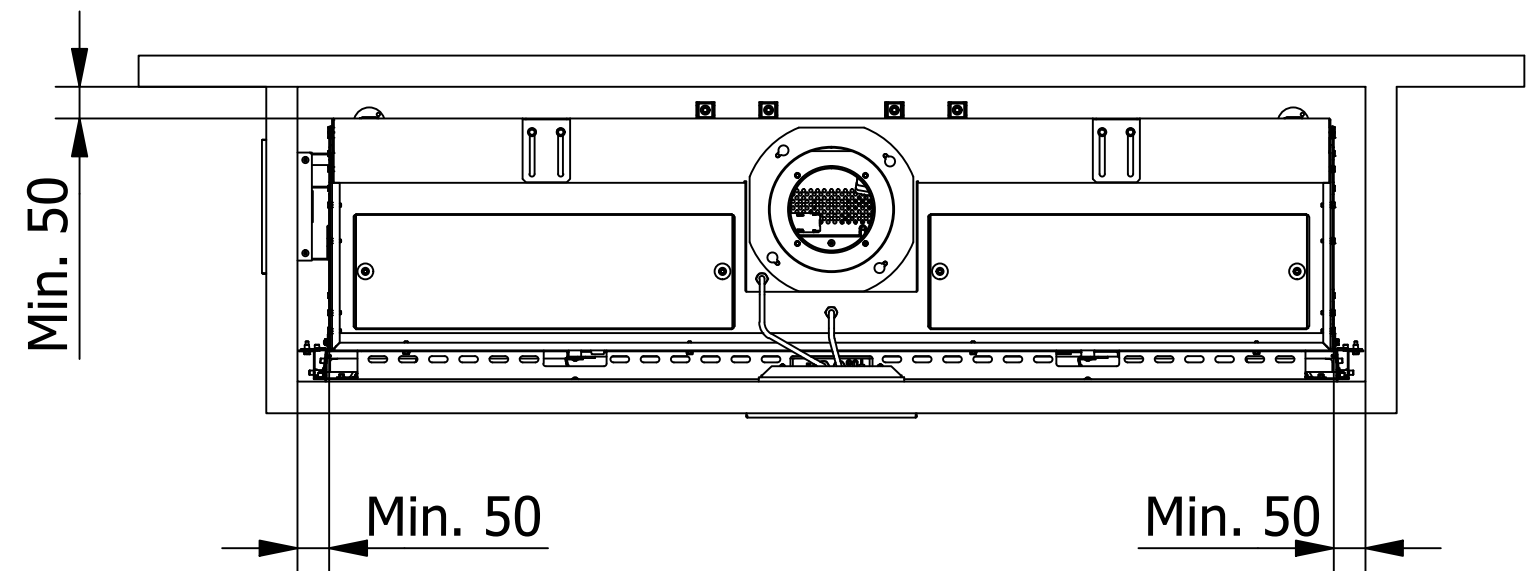

Recommended free  
convection openings  
min. 200 cm<sup>2</sup>

RAIS Visio Gas 160-45 F-654201

Recommended free  
convection openings  
min. 200 cm<sup>2</sup>