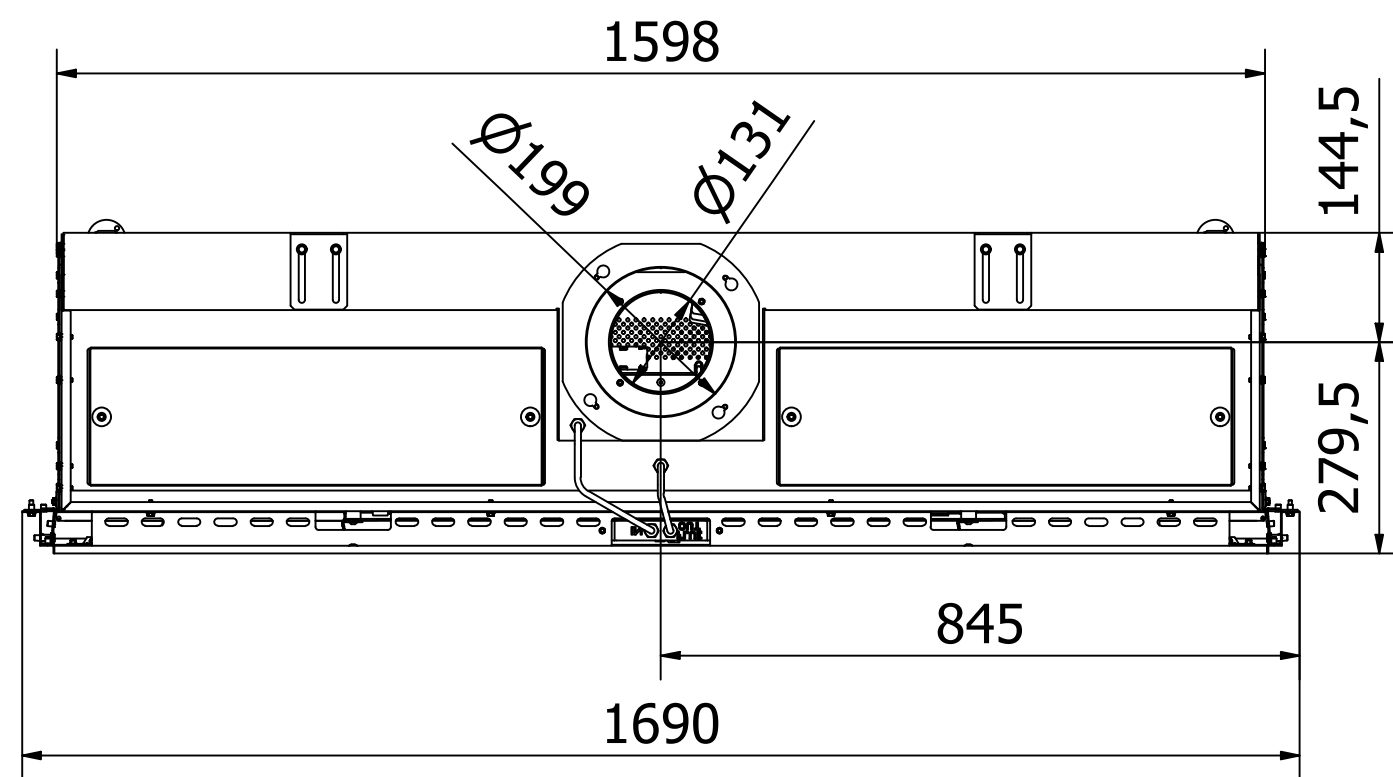

RAIS Visio Gas 160-45 F-6543

Visio5_Enkelt_041022