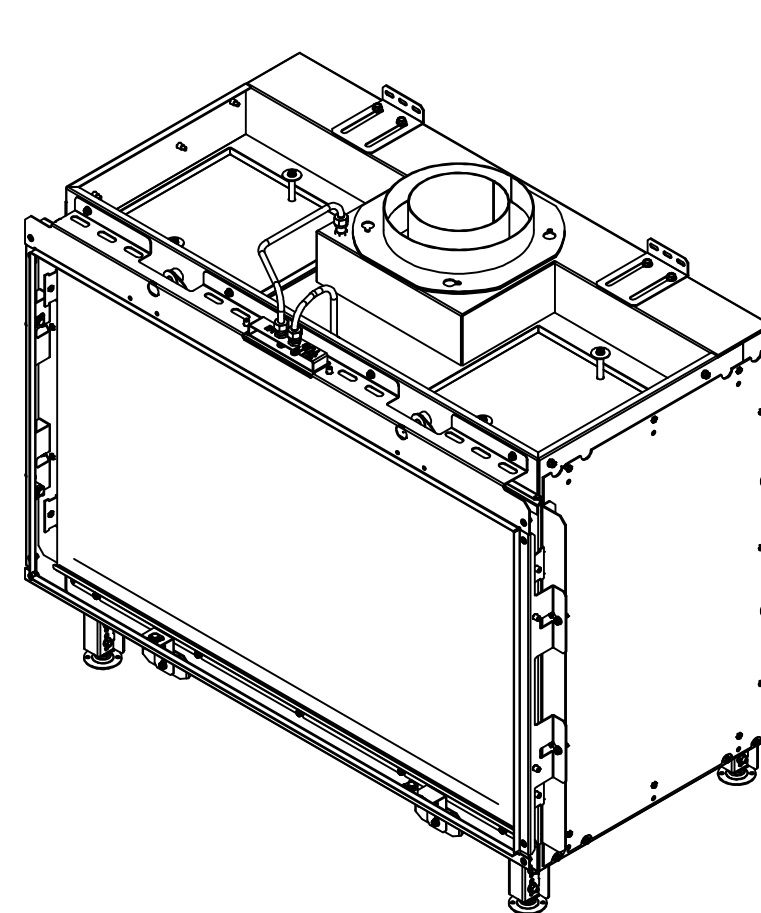

**RAIS Visio Gas 90-55 F-6543**

Visio4\_Enkelt\_021022

Without frame

With frame

Recommended free  
convection openings  
min. 200 cm<sup>2</sup>

RAIS Visio Gas 90-55 F-654201

RAIS Visio Gas 100-43F-6541

RAIS Visio Gas 100-43F-6543

Recommended free  
convection openings  
min. 200 cm<sup>2</sup>

RAIS Visio Gas 160-45 F-654201

Recommended free  
convection openings  
min. 200 cm<sup>2</sup>