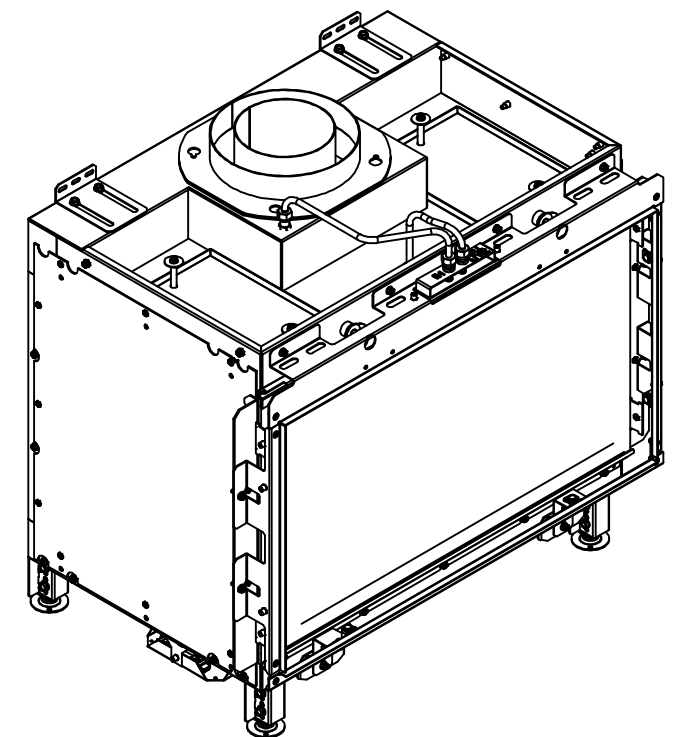

RAIS Visio Gas 70-43F-6541

Visio\_Enkelt\_031022

RAIS Visio Gas 70-43F-6543

Visio3\_Enkelt\_031022

Without frame

With frame

**RAIS Visio Gas 90-55 F-6541**

Visio4\_Enkelt\_021022

**RAIS Visio Gas 90-55 F-6543**

Visio4\_Enkelt\_021022

Without frame

With frame

Recommended free  
convection openings  
min. 200 cm<sup>2</sup>

RAIS Visio Gas 90-55 F-654201

RAIS Visio Gas 100-43F-6541

RAIS Visio Gas 100-43F-6543