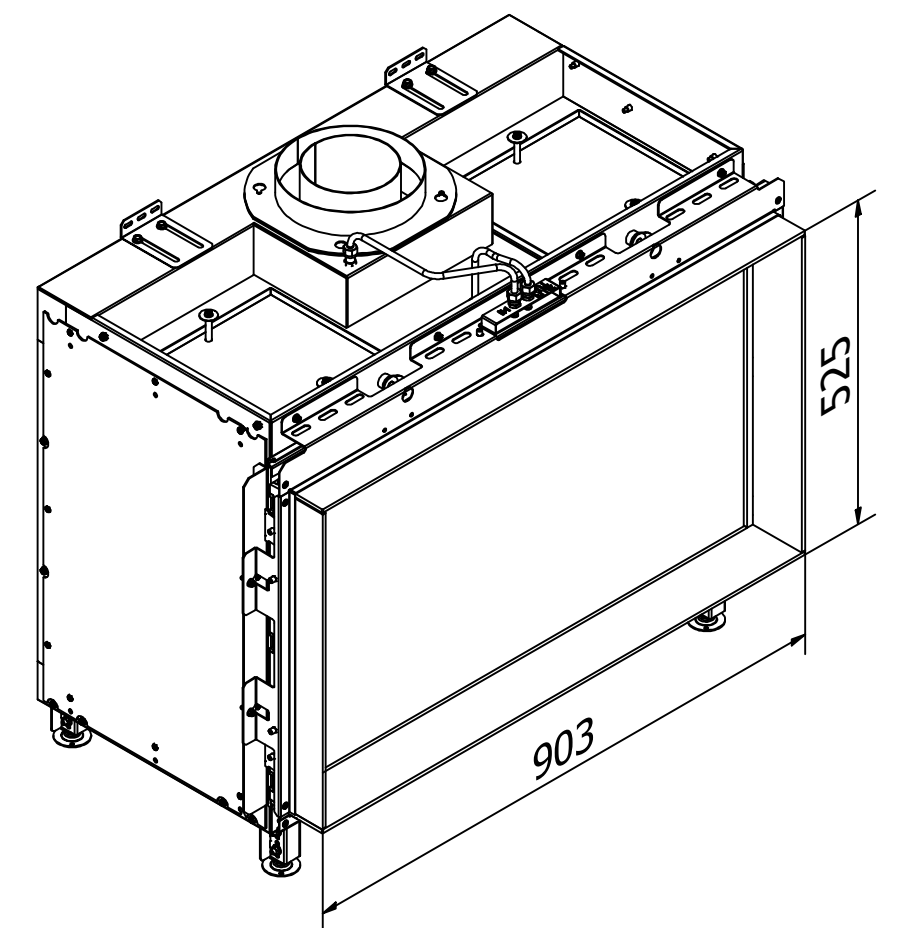

RAIS Visio Gas 70-43F-6541

Visio\_Enkelt\_031022

RAIS Visio Gas 70-43F-6543

Visio3\_Enkelt\_031022

Without frame

With frame

**RAIS Visio Gas 90-55 F-6541**

Visio4\_Enkelt\_021022

**RAIS Visio Gas 90-55 F-6543**

Visio4\_Enkelt\_021022

Without frame

With frame

Recommended free  
convection openings  
min. 200 cm<sup>2</sup>

RAIS Visio Gas 90-55 F-654201

RAIS Visio Gas 100-43F-6541

RAIS Visio Gas 100-43F-6543

Recommended free  
convection openings  
min. 200 cm<sup>2</sup>

RAIS Visio Gas 160-45 F-654201

Recommended free  
convection openings  
min. 200 cm<sup>2</sup>