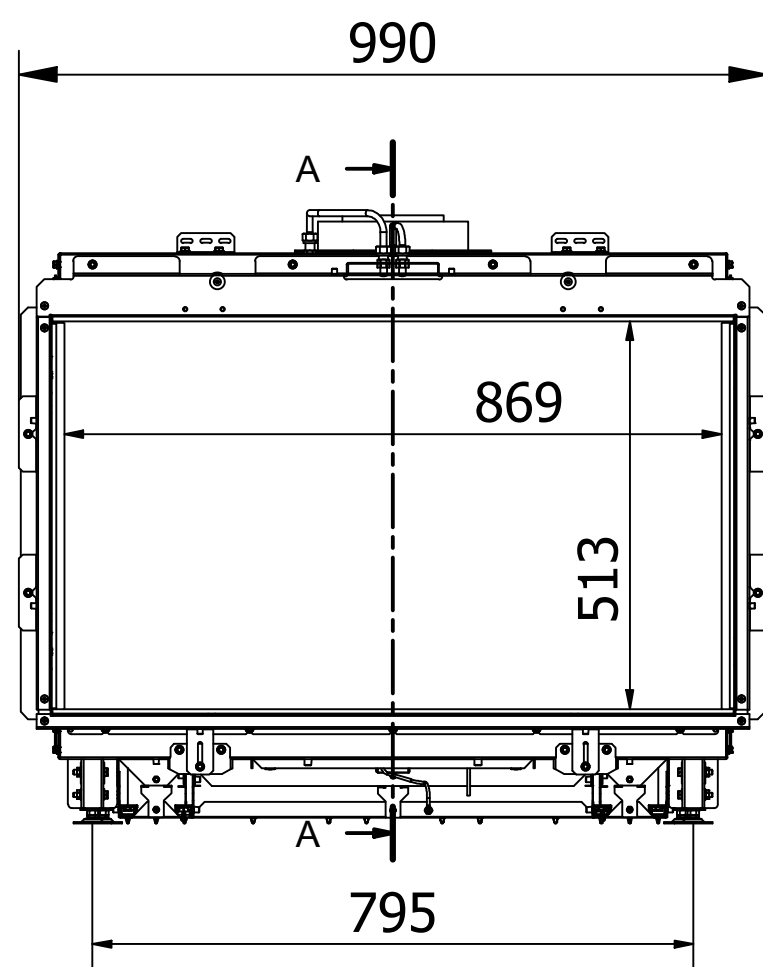

RAIS Visio Gas 90-55 F-6541

Visio4_Enkelt_021022