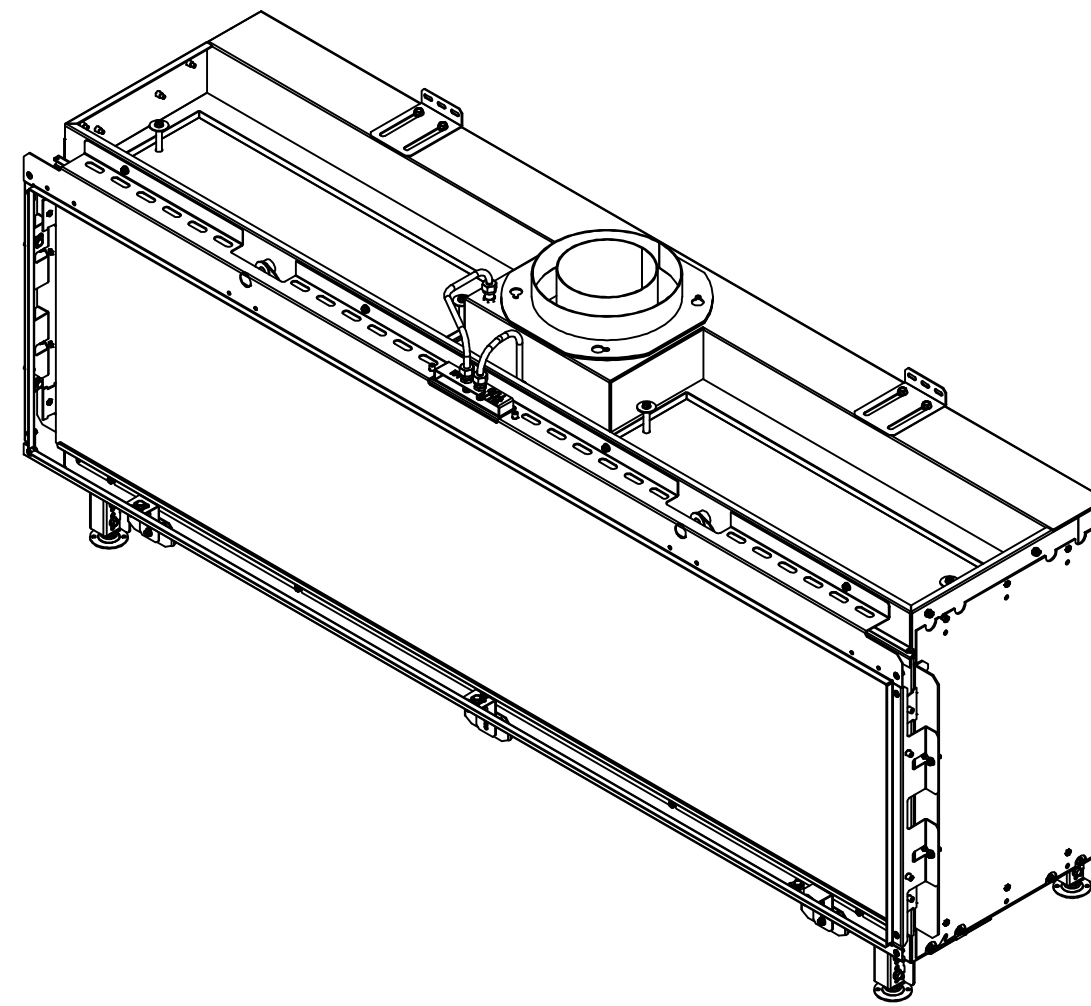

RAIS Visio Gas 160-45 F-6543

Visio5_Enkelt_041022