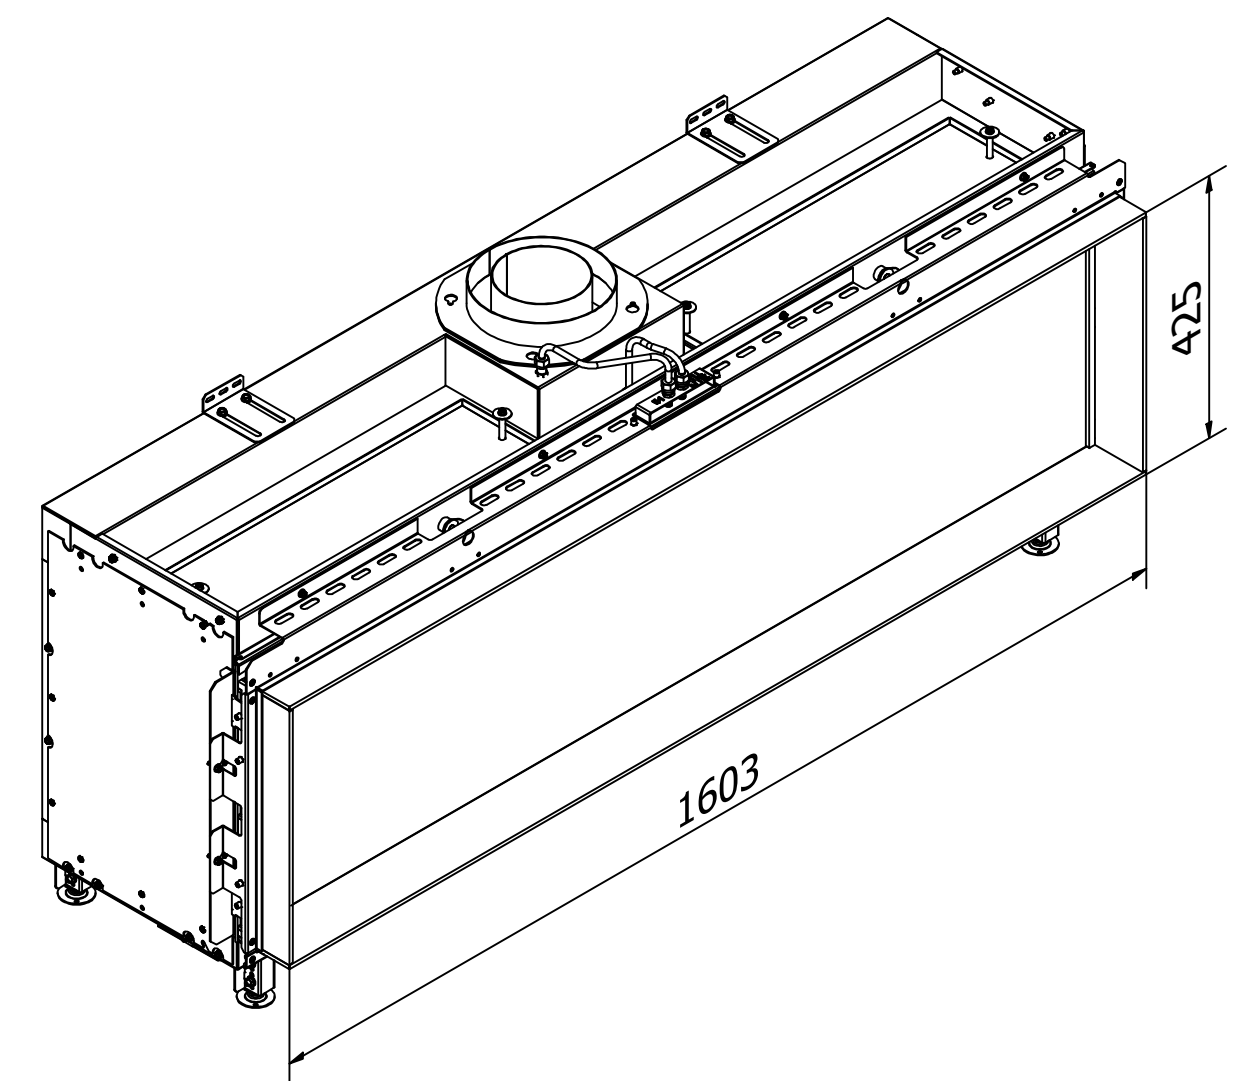

RAIS Visio Gas 160-45 F-6541

Visio5_Enkelt_041022