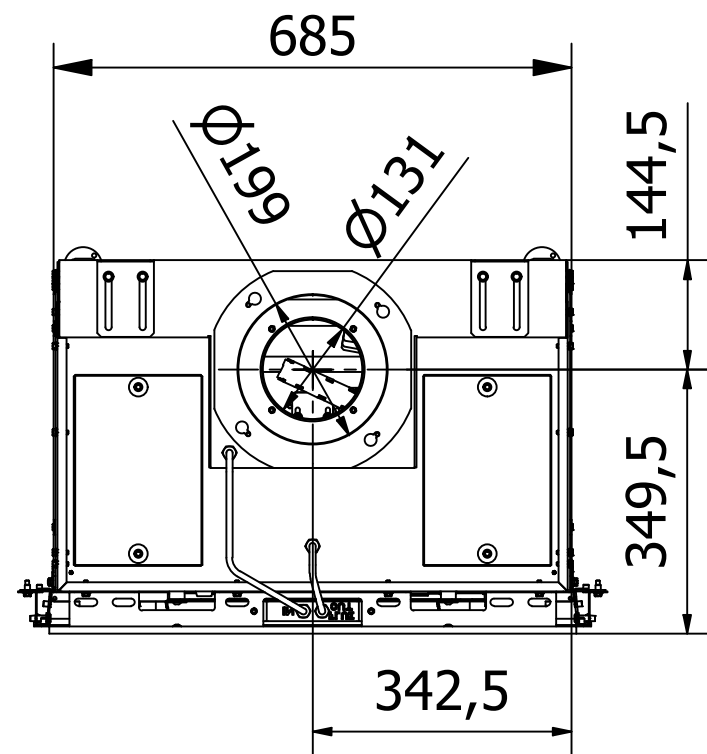

RAIS Visio Gas 70-43F-6543

Visio3_Enkelt_031022