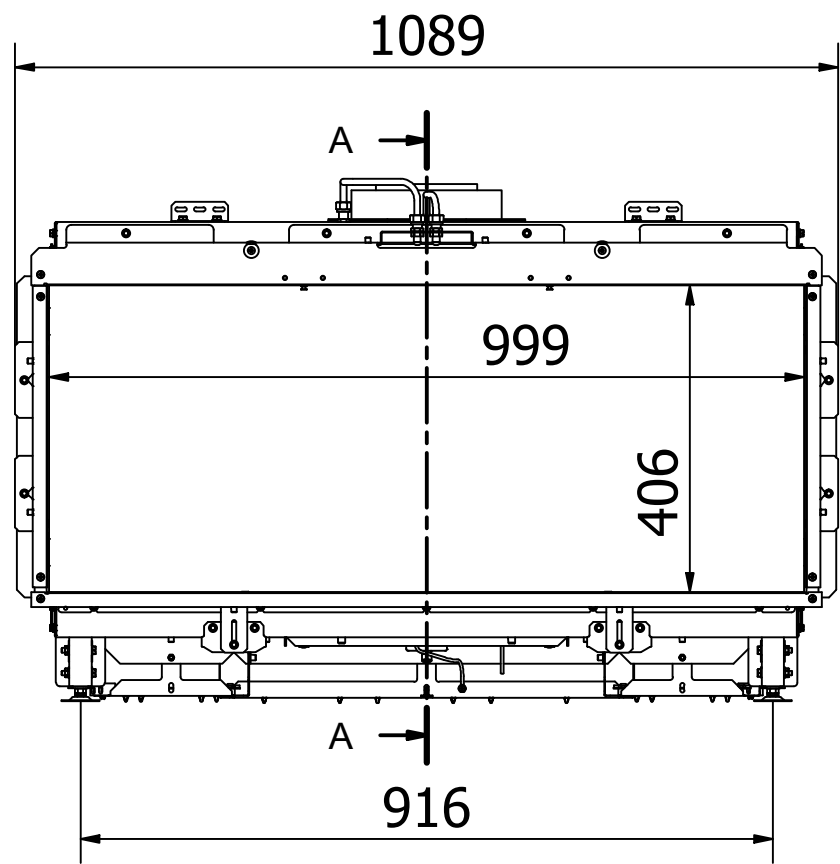

**RAIS Visio Gas 90-55 F-6543**

Visio4\_Enkelt\_021022

Without frame

With frame

Recommended free  
convection openings  
min. 200 cm<sup>2</sup>

RAIS Visio Gas 90-55 F-654201

RAIS Visio Gas 100-43F-6541

RAIS Visio Gas 100-43F-6543

Recommended free  
convection openings  
min. 200 cm<sup>2</sup>

RAIS Visio Gas 160-45 F-654201

Recommended free  
convection openings  
min. 200 cm<sup>2</sup>