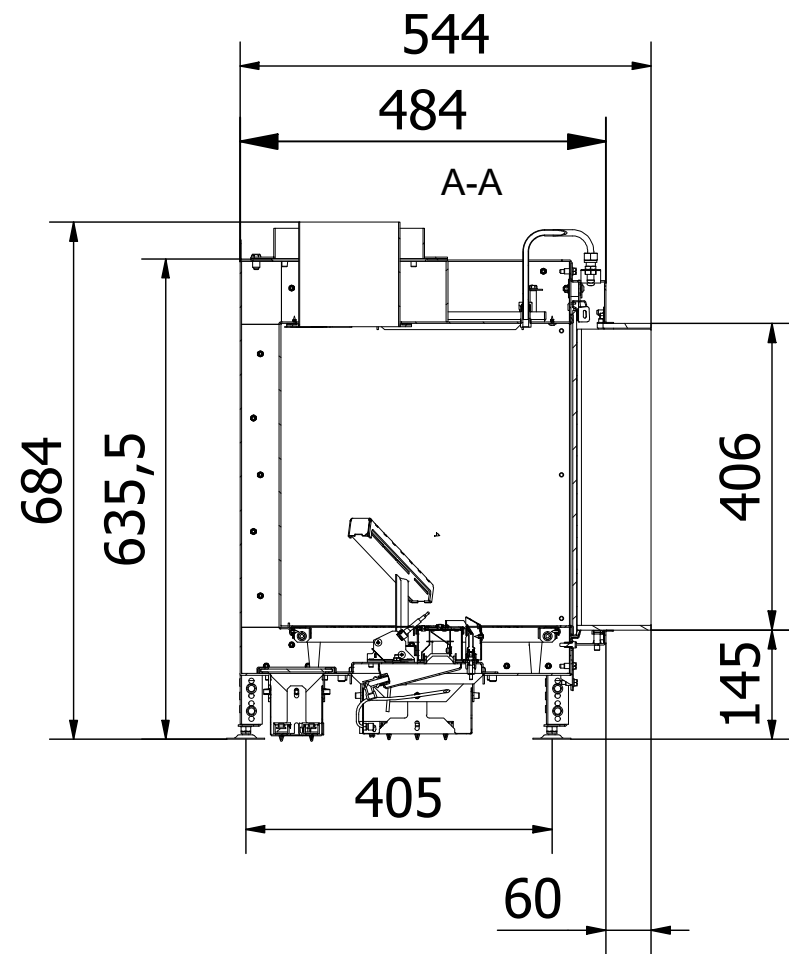

**RAIS Visio Gas 90-55 F-6543**

Visio4\_Enkelt\_021022

Without frame

With frame

Recommended free  
convection openings  
min. 200 cm<sup>2</sup>

RAIS Visio Gas 90-55 F-654201

RAIS Visio Gas 100-43F-6541

RAIS Visio Gas 100-43F-6543

Recommended free  
convection openings  
min. 200 cm<sup>2</sup>

RAIS Visio Gas 160-45 F-654201

Recommended free  
convection openings  
min. 200 cm<sup>2</sup>