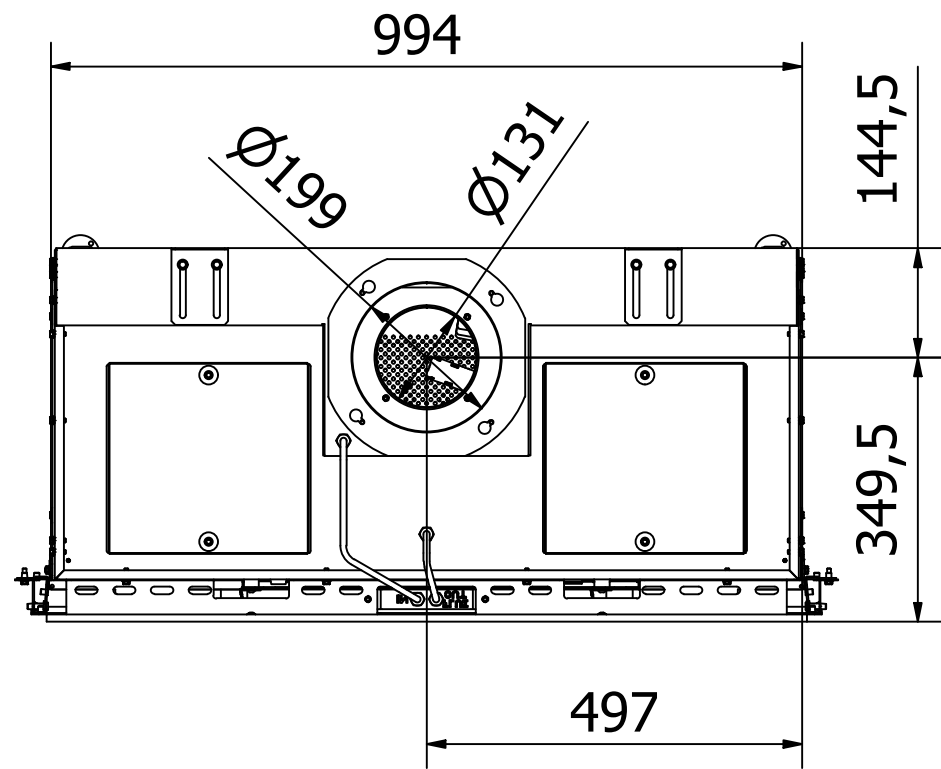

**RAIS Visio Gas 90-55 F-6543**

Visio4\_Enkelt\_021022

Without frame

With frame

Recommended free  
convection openings  
min. 200 cm<sup>2</sup>

RAIS Visio Gas 90-55 F-654201

RAIS Visio Gas 100-43F-6541

RAIS Visio Gas 100-43F-6543