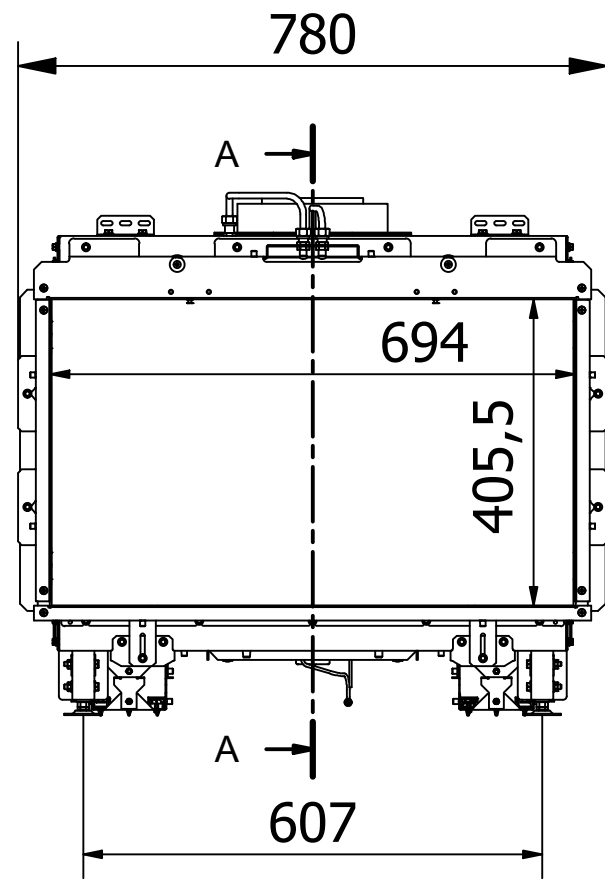

RAIS Visio Gas 70-43F-6543

Visio3_Enkelt_031022