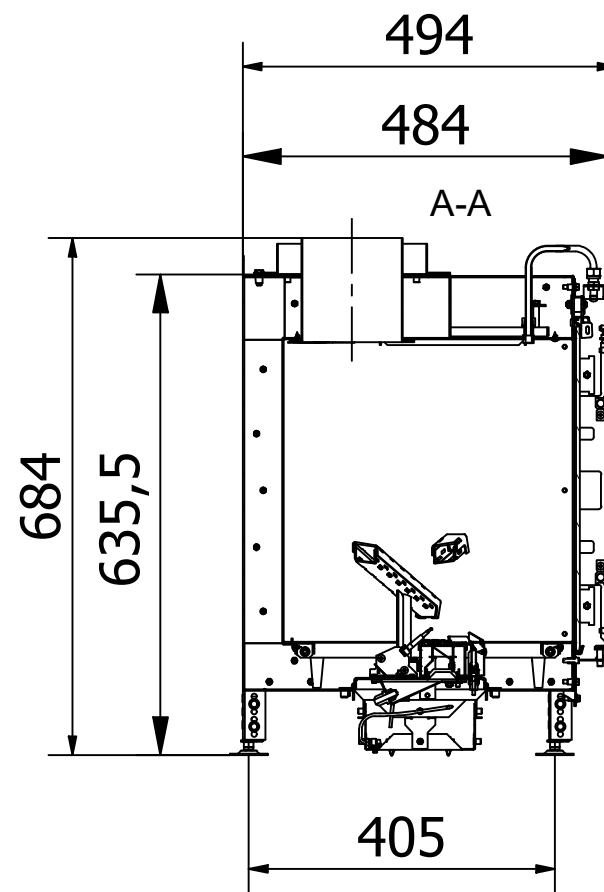

RAIS Visio Gas 70-43F-6543

Visio3_Enkelt_031022