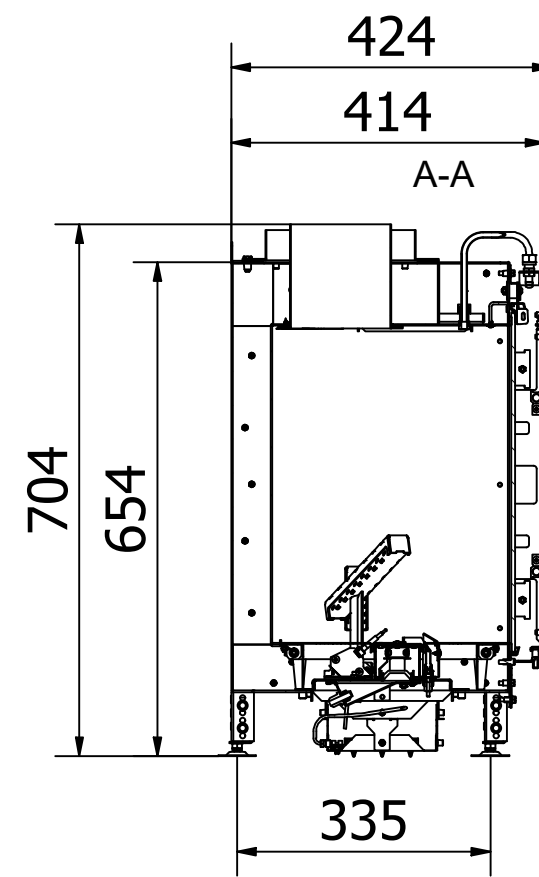

RAIS Visio Gas 160-45 F-6543

Visio5_Enkelt_041022