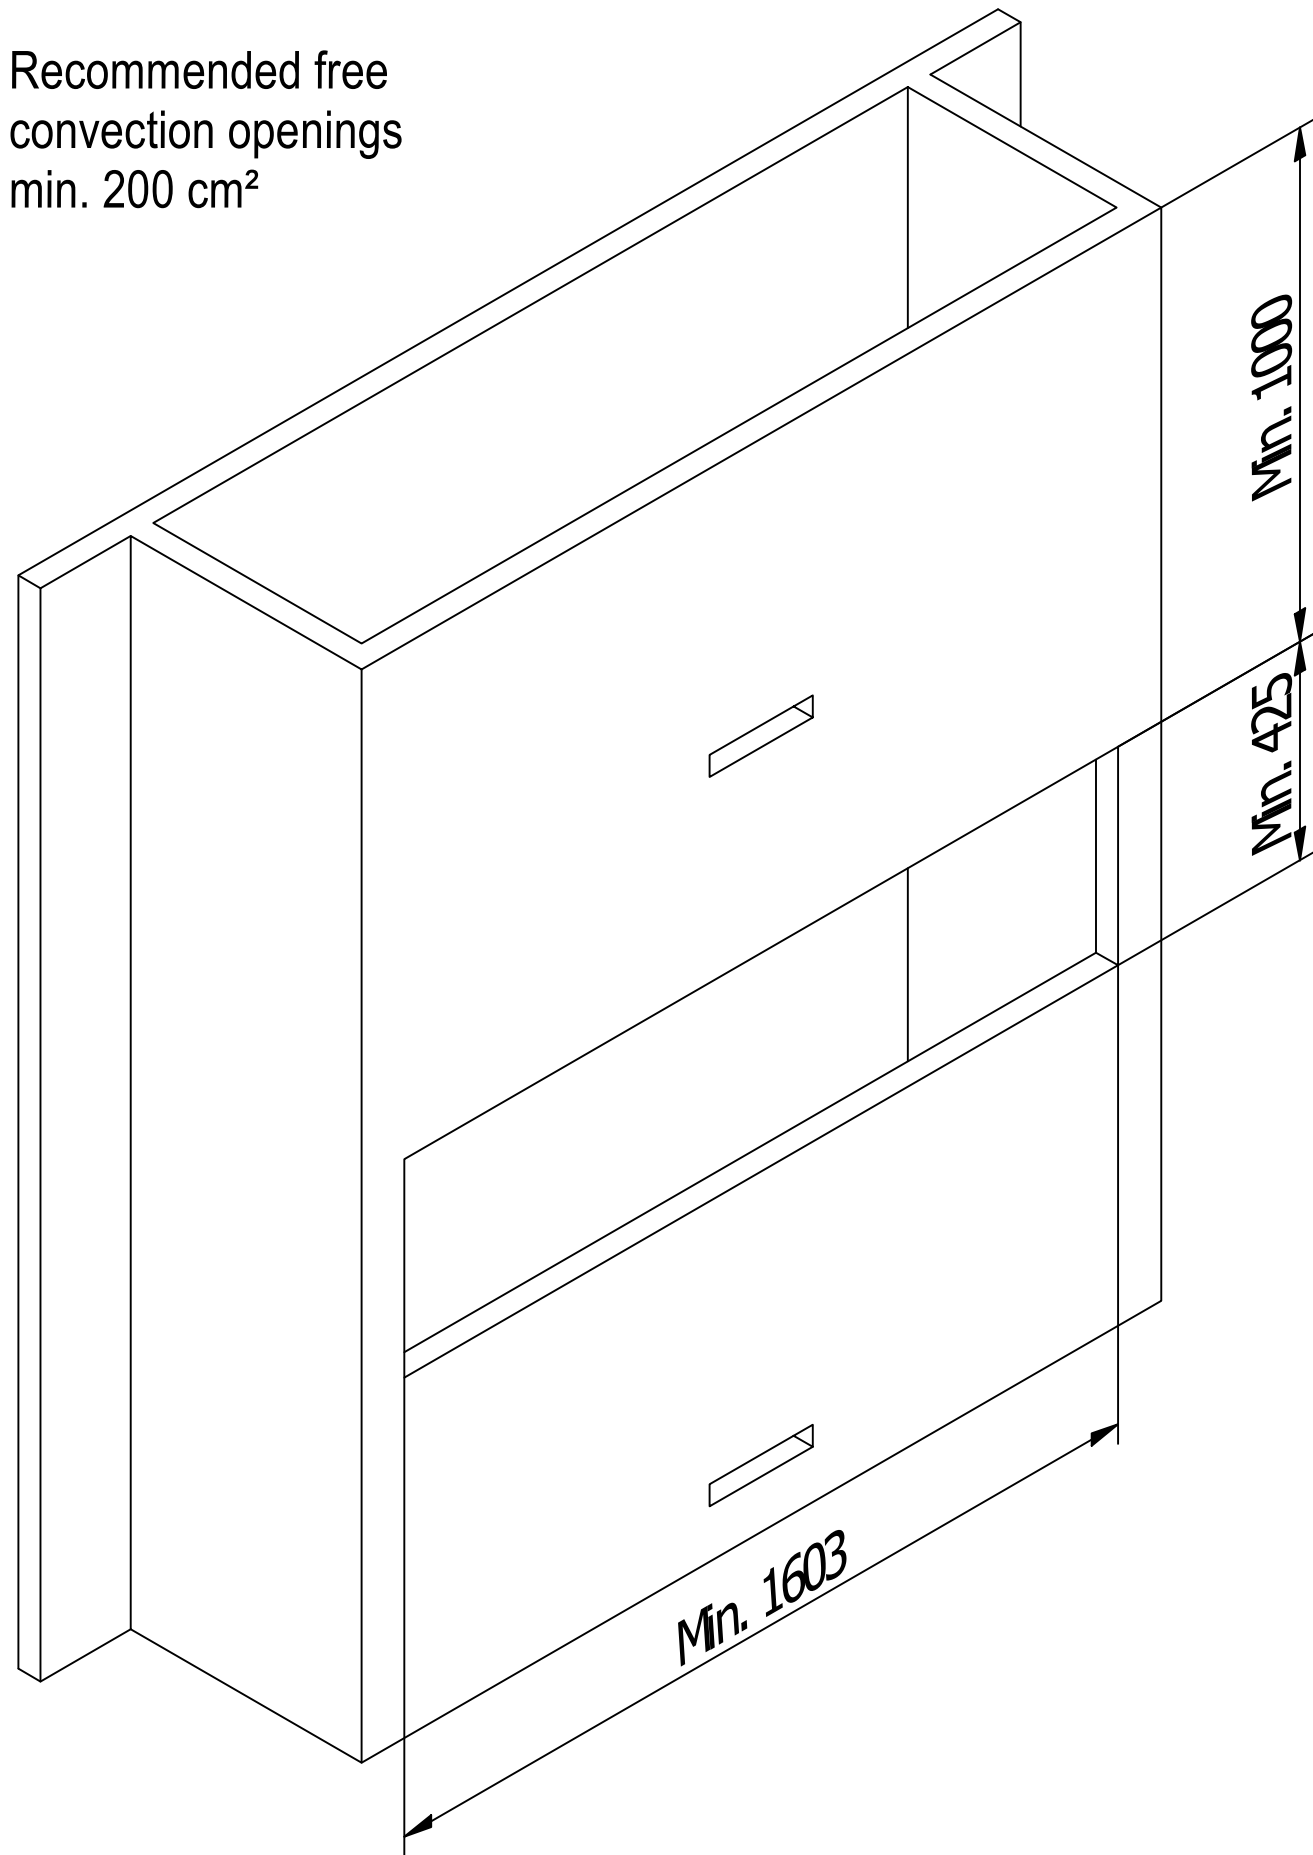

**RAIS Visio Gas 90-55 F-6543**

Visio4\_Enkelt\_021022

Without frame

With frame

Recommended free  
convection openings  
min. 200 cm<sup>2</sup>

RAIS Visio Gas 90-55 F-654201

RAIS Visio Gas 100-43F-6541

RAIS Visio Gas 100-43F-6543

Recommended free  
convection openings  
min. 200 cm<sup>2</sup>

RAIS Visio Gas 160-45 F-654201

Recommended free  
convection openings  
min. 200 cm<sup>2</sup>