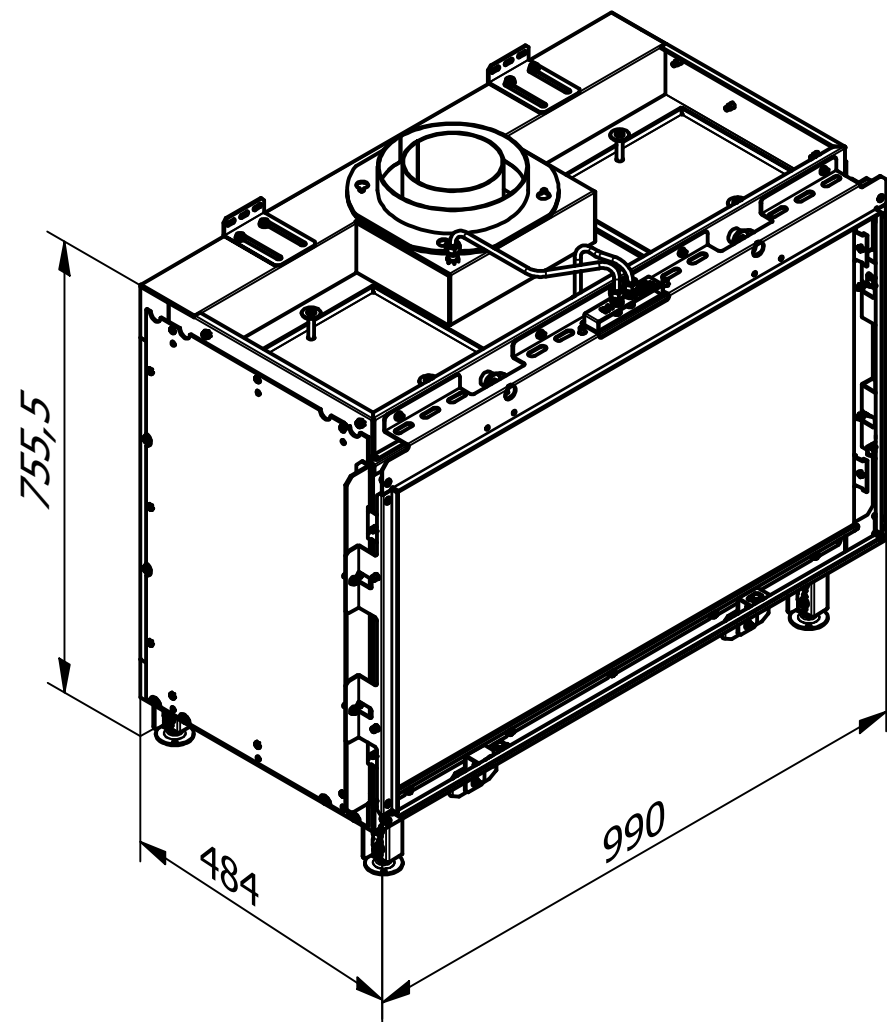

**RAIS Visio Gas 90-55 F-6543**

Visio4\_Enkelt\_021022

Without frame

With frame

Recommended free  
convection openings  
min. 200 cm<sup>2</sup>

RAIS Visio Gas 90-55 F-654201

RAIS Visio Gas 100-43F-6541

RAIS Visio Gas 100-43F-6543

Recommended free  
convection openings  
min. 200 cm<sup>2</sup>

RAIS Visio Gas 160-45 F-654201

Recommended free  
convection openings  
min. 200 cm<sup>2</sup>