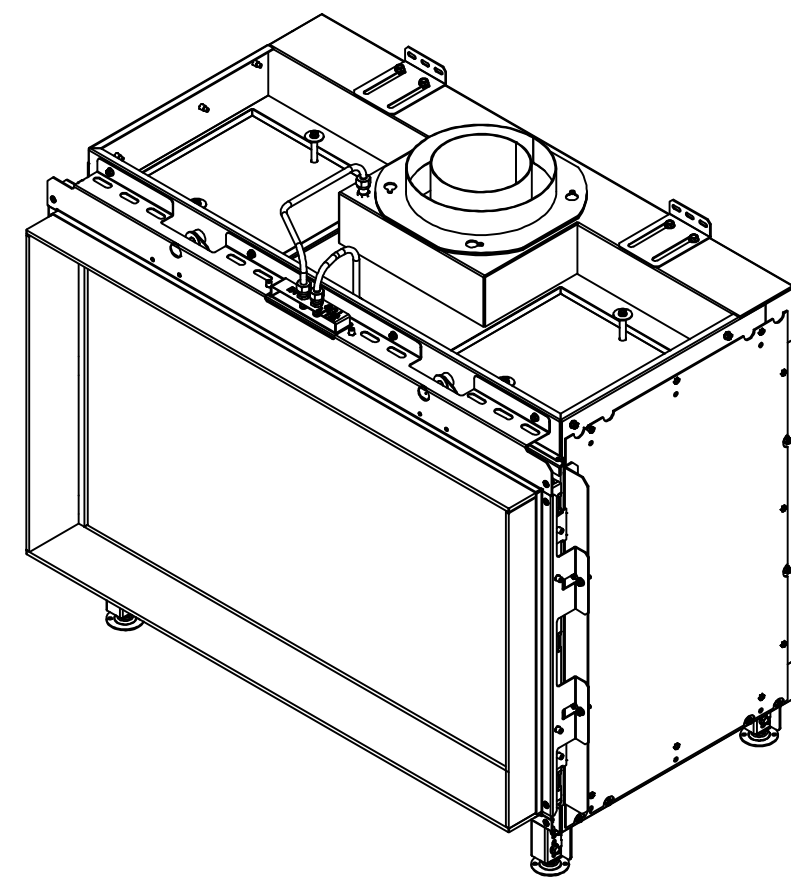

RAIS Visio Gas 90-55 F-6541

Visio4_Enkelt_021022