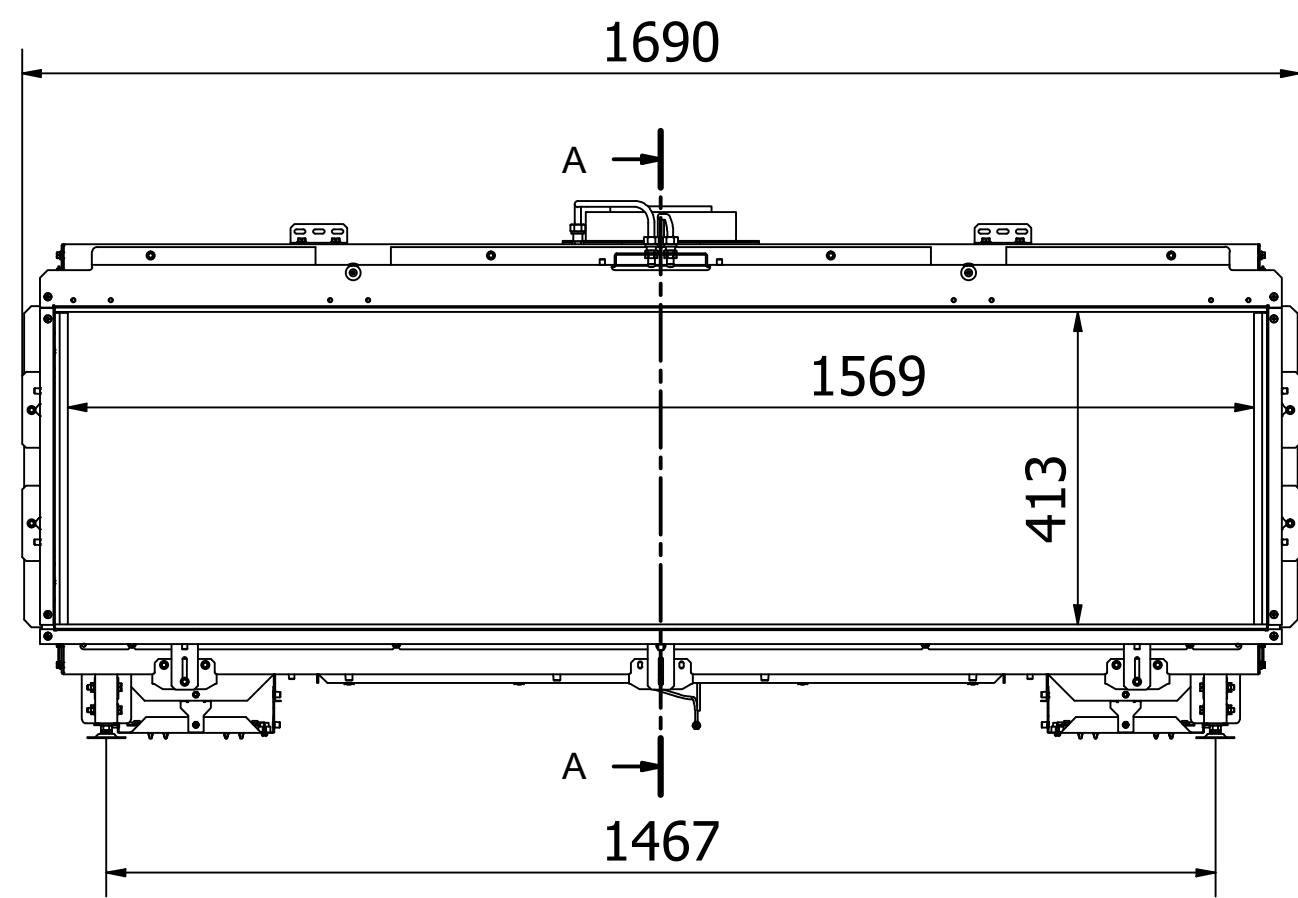

RAIS Visio Gas 160-45 F-6541

Visio5_Enkelt_041022