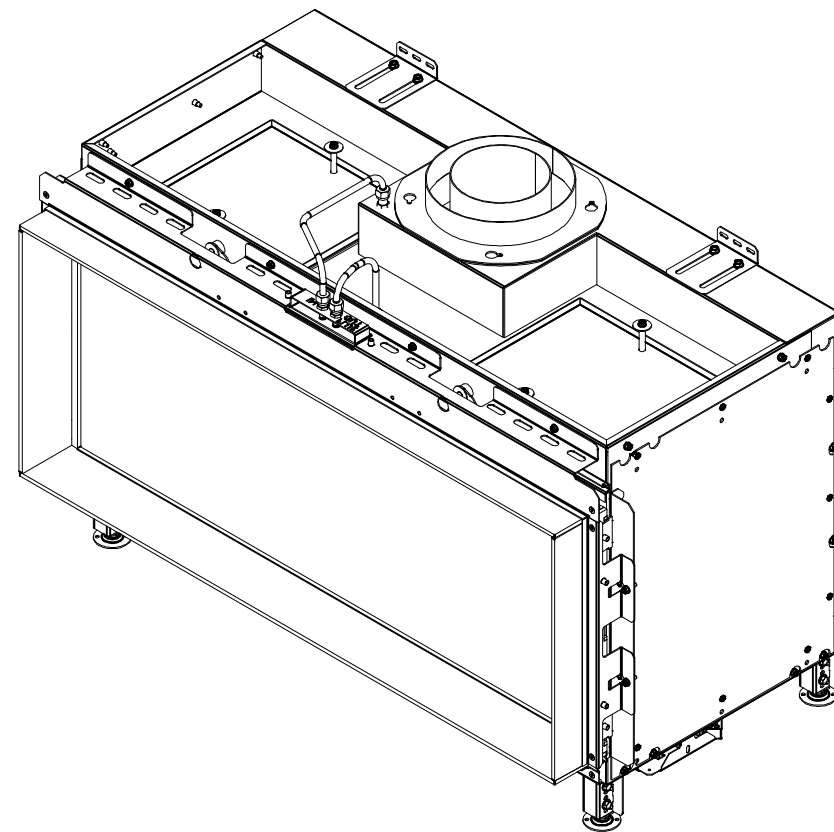

**RAIS Visio Gas 90-55 F-6543**

Visio4\_Enkelt\_021022

Without frame

With frame

Recommended free  
convection openings  
min. 200 cm<sup>2</sup>

RAIS Visio Gas 90-55 F-654201

RAIS Visio Gas 100-43F-6541

RAIS Visio Gas 100-43F-6543

Recommended free  
convection openings  
min. 200 cm<sup>2</sup>

RAIS Visio Gas 160-45 F-654201

Recommended free  
convection openings  
min. 200 cm<sup>2</sup>