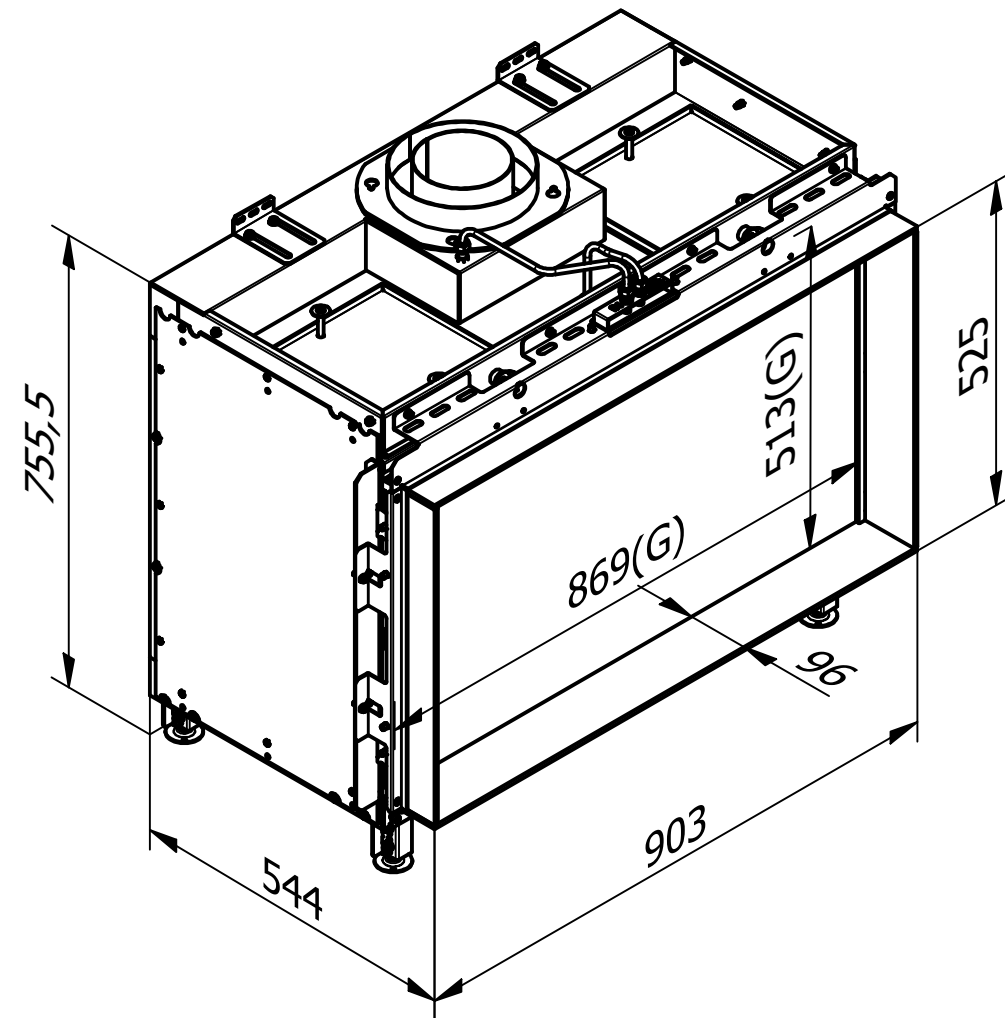

**RAIS Visio Gas 90-55 F-6543**

Visio4\_Enkelt\_021022

Without frame

With frame

Recommended free  
convection openings  
min. 200 cm<sup>2</sup>

RAIS Visio Gas 90-55 F-654201

RAIS Visio Gas 100-43F-6541

RAIS Visio Gas 100-43F-6543

Recommended free  
convection openings  
min. 200 cm<sup>2</sup>

RAIS Visio Gas 160-45 F-654201

Recommended free  
convection openings  
min. 200 cm<sup>2</sup>