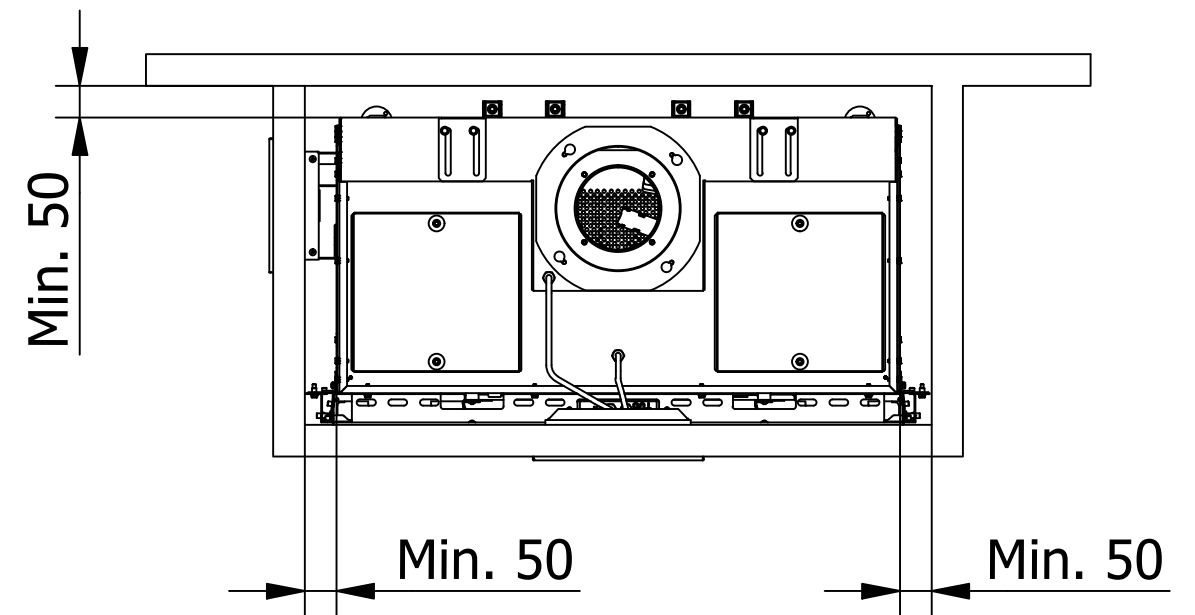

**RAIS Visio Gas 90-55 F-6543**

Visio4\_Enkelt\_021022

Without frame

With frame

Recommended free  
convection openings  
min. 200 cm<sup>2</sup>

RAIS Visio Gas 90-55 F-654201

RAIS Visio Gas 100-43F-6541

RAIS Visio Gas 100-43F-6543

Recommended free  
convection openings  
min. 200 cm<sup>2</sup>

RAIS Visio Gas 160-45 F-654201

Recommended free  
convection openings  
min. 200 cm<sup>2</sup>