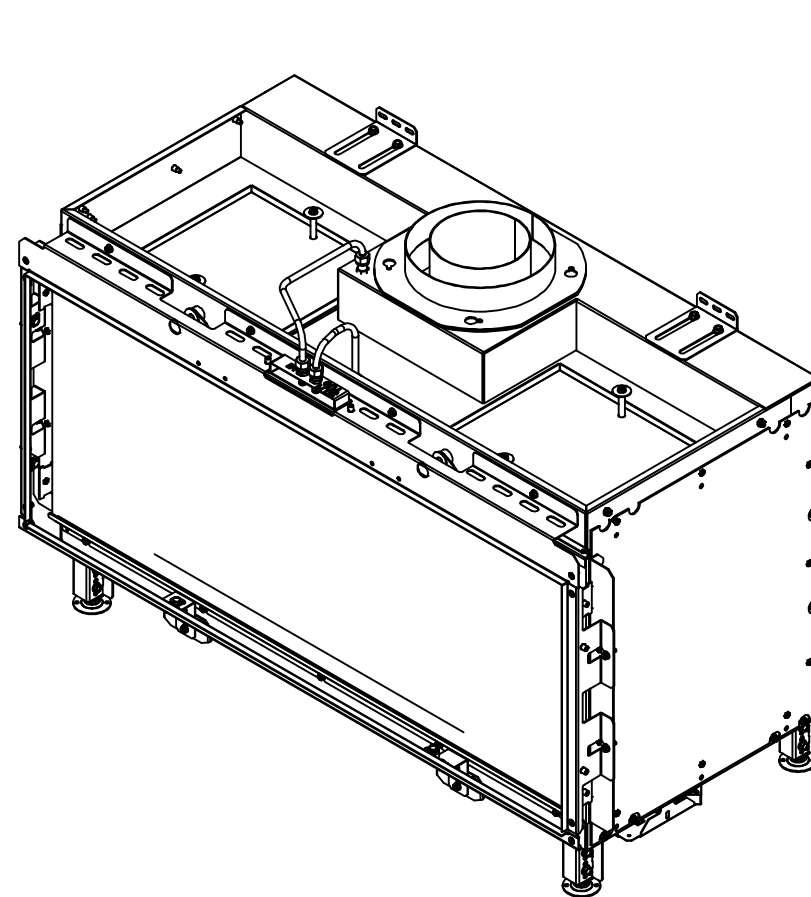

**RAIS Visio Gas 90-55 F-6543**

Visio4\_Enkelt\_021022

Without frame

With frame

Recommended free  
convection openings  
min. 200 cm<sup>2</sup>

RAIS Visio Gas 90-55 F-654201

RAIS Visio Gas 100-43F-6541

RAIS Visio Gas 100-43F-6543

Recommended free  
convection openings  
min. 200 cm<sup>2</sup>

RAIS Visio Gas 160-45 F-654201

Recommended free  
convection openings  
min. 200 cm<sup>2</sup>