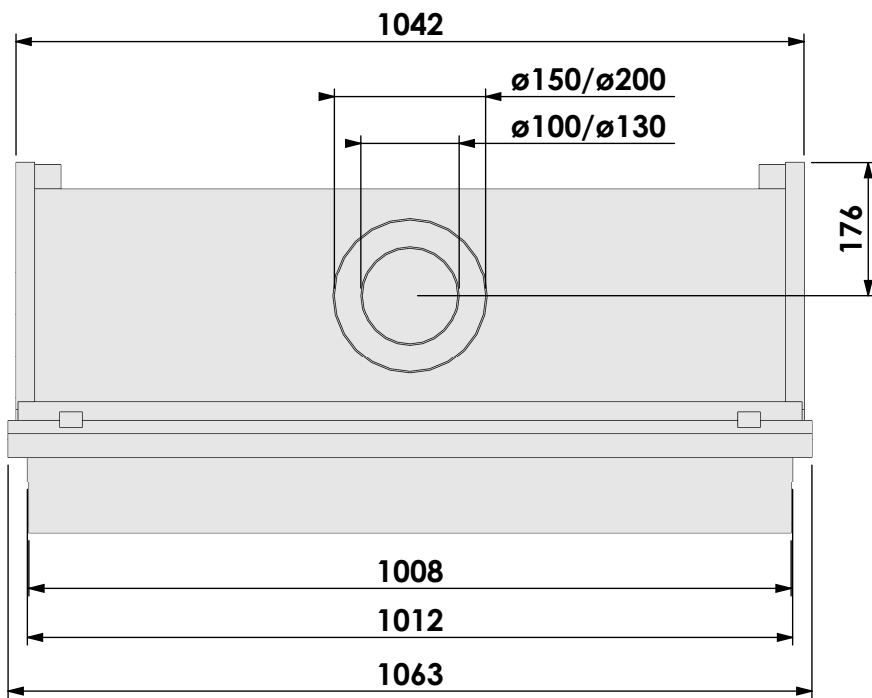

bellfires

Barbas Bellfires B.V.
Hallenstraat 17
5531 AB Bladel
The Netherlands
www.barbasbellfires.com

Name: **York Large-3 hidden door+10cm**

Modifications reserved

Projection:
American

Scale: **1:10**
Unit: **mm**

Version: **0**