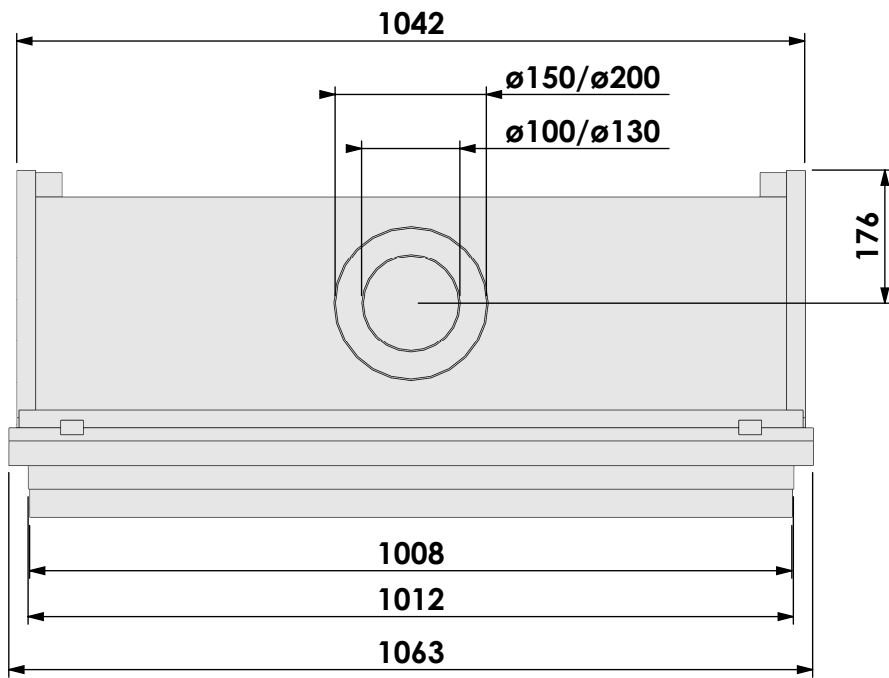

Modifications reserved

Projection:

American

Scale:

1:10

Version:

0

Unit:

mm

bellfires

Barbas Bellfires B.V.
 Hallenstraat 17
 5531 AB Bladel
 The Netherlands
www.barbasbellfires.com

Name: **York Large-3 hidden door+7cm**

Modifications reserved

Projection: American

Scale: 1:10

Unit: mm