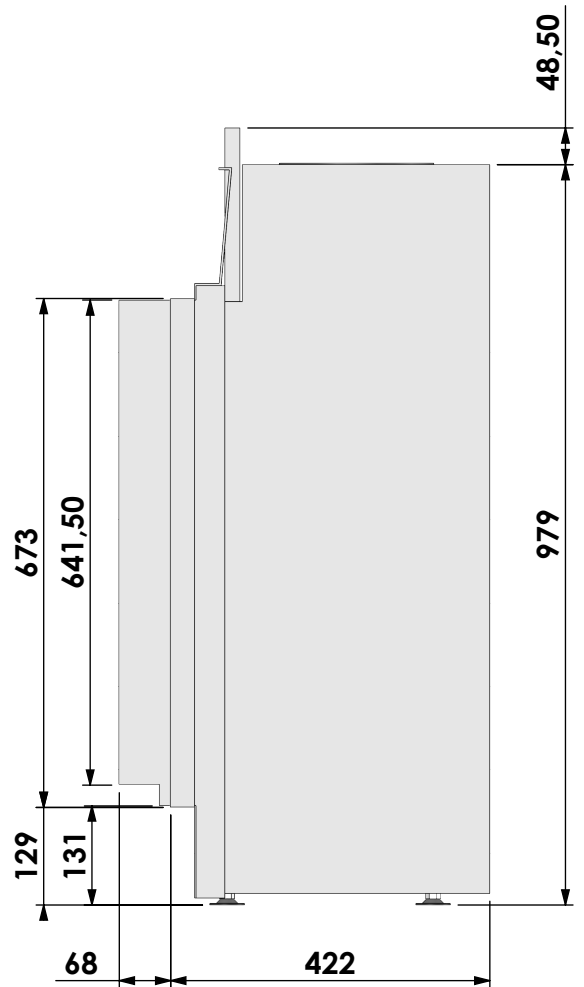

bellfires

Barbas Bellfires B.V.
Hallenstraat 17
5531 AB Bladel
The Netherlands
www.barbasbellfires.com

Name: **York Large-3 hidden door+10cm**

Modifications reserved

Projection:
American

Scale: **1:10**
Unit: **mm**

Version: **0**