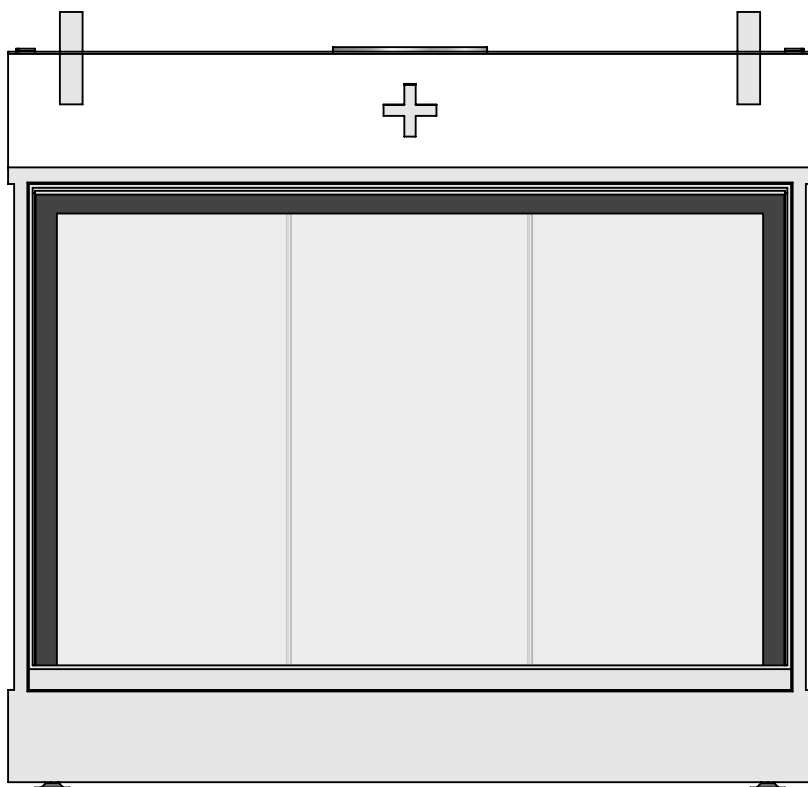

bellfires

Barbas Bellfires B.V.
Hallenstraat 17
5531 AB Bladel
The Netherlands
www.barbasbellfires.com

Name: **York Large-3 hidden door+10cm**

Modifications reserved

Projection:
American

Scale: **1:10**
Unit: **mm**

Version: **0**