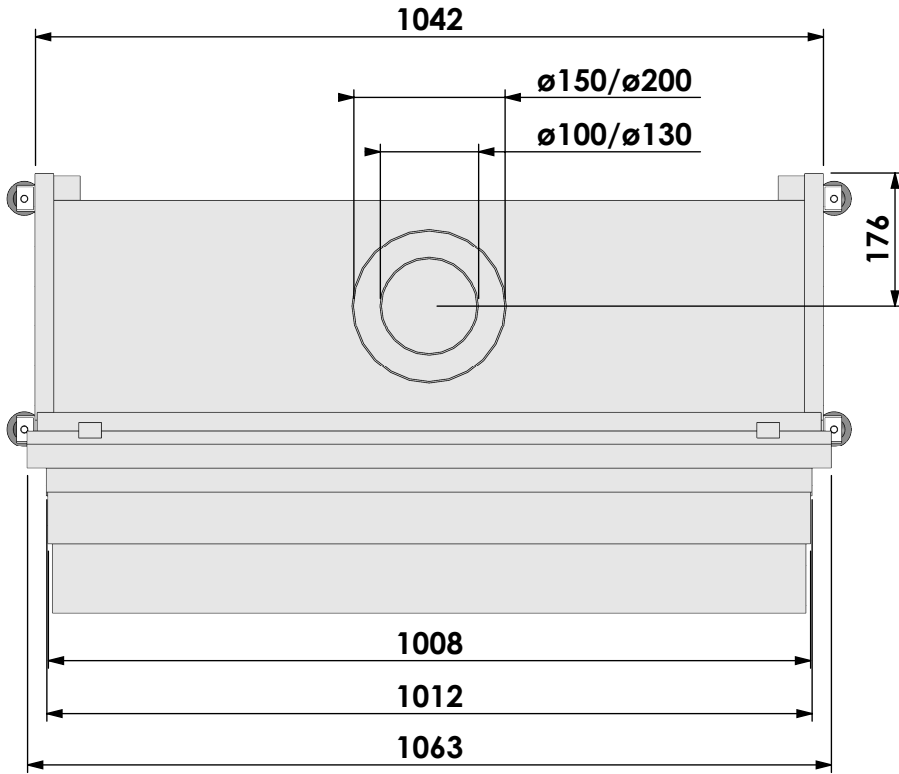

Version:

0

bellfires

Barbas Bellfires B.V.
Hallenstraat 17
5531 AB Bladel
The Netherlands
www.barbasbellfires.com

Name: **York Large-3 hidden door+10cm**

Modifications reserved

Projection:
American

Scale: **1:10**
Unit: **mm**

Version: **0**

* = optional extended adjustable legs max. + 350 mm

bellfires

Barbas Bellfires B.V.
Hallenstraat 17
5531 AB Bladel
The Netherlands
www.barbasbellfires.com

Name: **York Large-3 hidden door+10cm stone bar**

mm