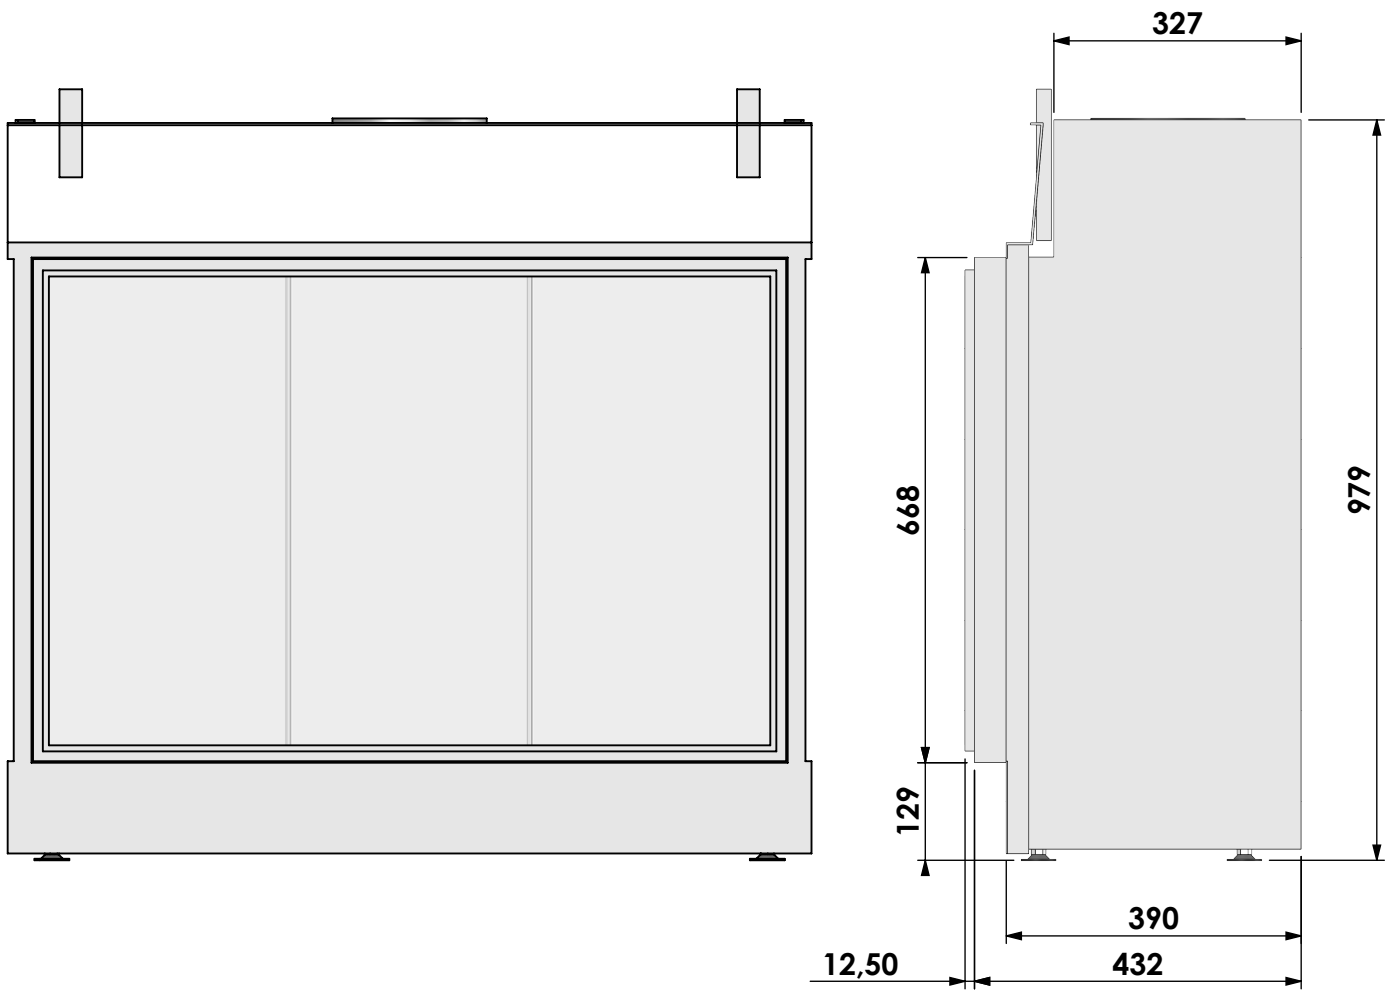

bellfires

Barbas Bellfires B.V.
Hallenstraat 17
5531 AB Bladel
The Netherlands
www.barbasbellfires.com

Name: **York Large-3 floating frame**

Modifications reserved

Projection:

American

Scale:

1:10

Version:

0

Unit:

mm