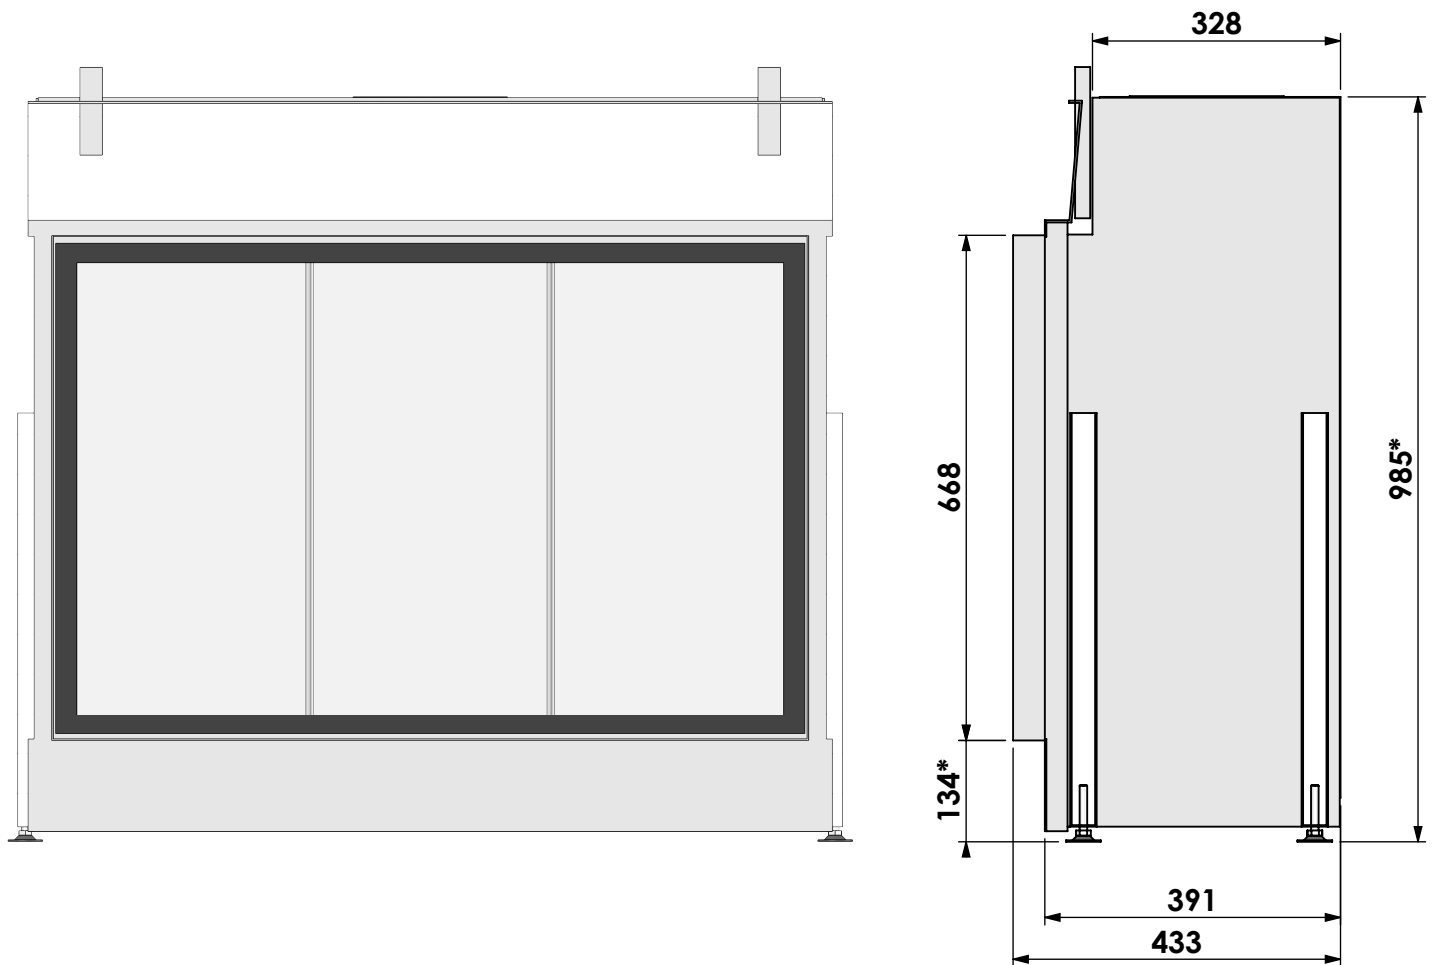

* = optional extended adjustable legs max. + 350 mm

bellfires

Barbas Bellfires B.V.
Hallenstraat 17
5531 AB Bladel
The Netherlands
www.barbasbellfires.com

Name: **York Large-3 hidden door convection casing**

Modifications reserved

Projection:

American

Scale:

1:10

Version:

0

Unit:

mm