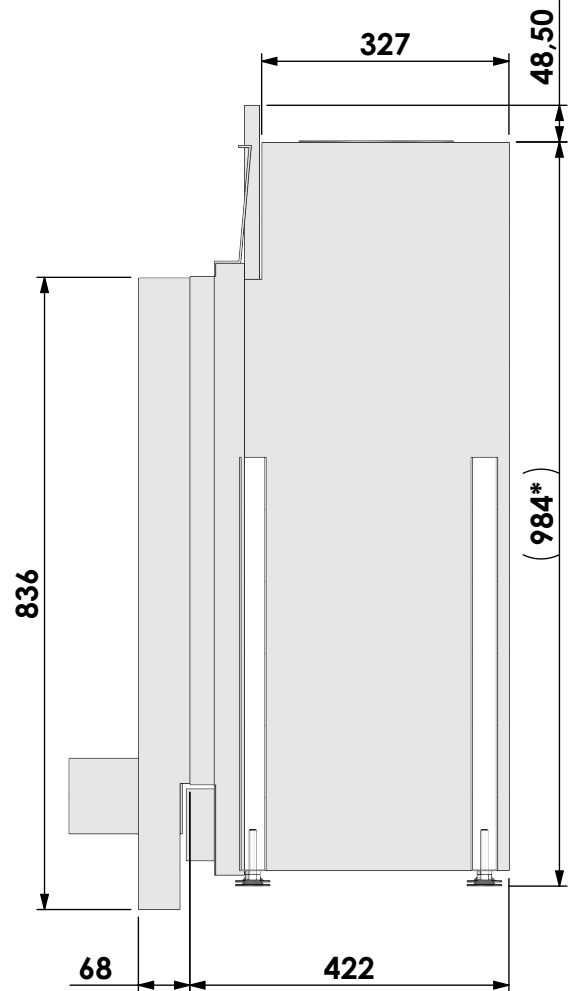

* = optional extended adjustable legs max. + 350 mm

bellfires

Barbas Bellfires B.V.
Hallenstraat 17
5531 AB Bladel
The Netherlands
www.barbasbellfires.com

Name: **York Large-3 hidden door+10cm stone bar**

Modifications reserved

Projection:

American

Scale:

1:10

Version:

0

Unit:

mm