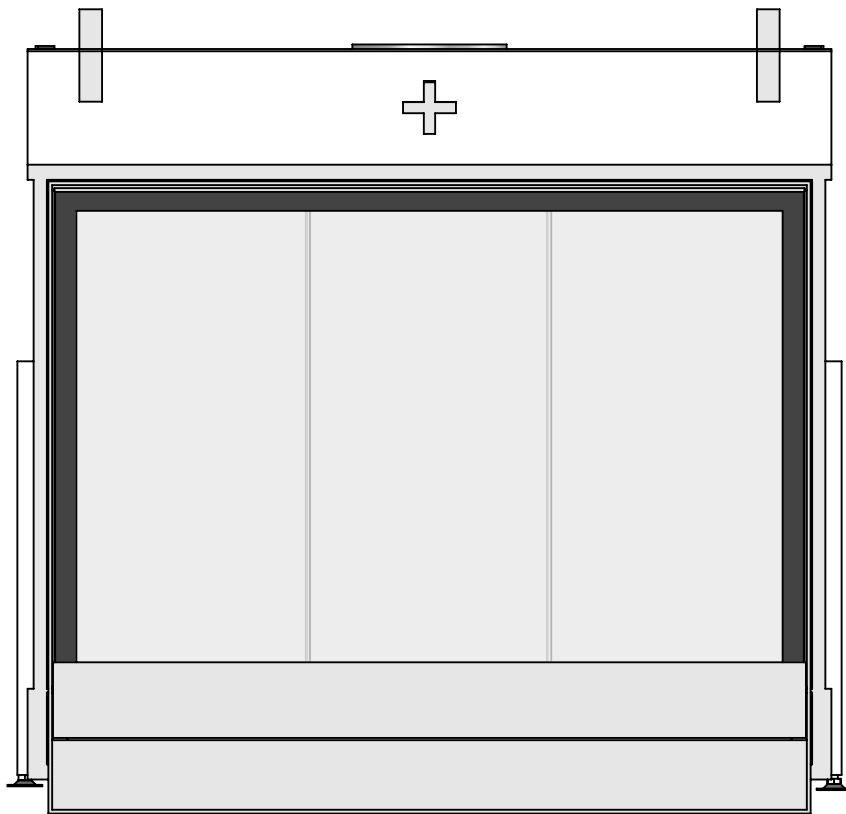

* = optional extended adjustable legs max. + 350 mm

bellfires

Barbas Bellfires B.V.
Hallenstraat 17
5531 AB Bladel
The Netherlands
www.barbasbellfires.com

Name: **York Large-3 hidden door+10cm stone bar**

Modifications reserved

Projection:

American

Scale:

1:10

Version:

0

Unit:

mm