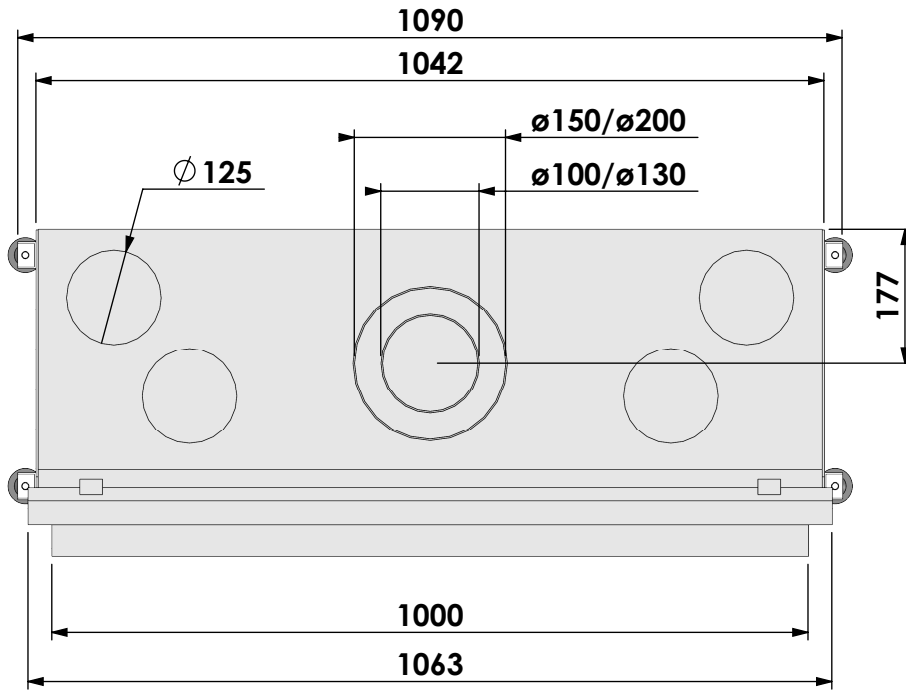

* = optional extended adjustable legs max. + 350 mm

bellfires

Barbas Bellfires B.V.
Hallenstraat 17
5531 AB Bladel
The Netherlands
www.barbasbellfires.com

Name: **York Large-3 hidden door convection casing**

Modifications reserved

Projection:

American

Scale:

1:10

Version:

0

Unit:

mm