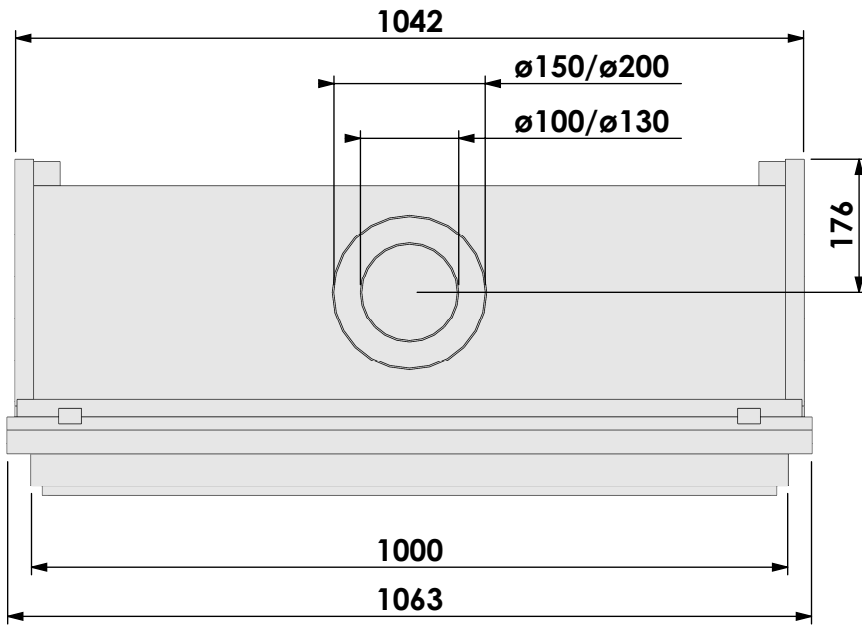

bellfires

Barbas Bellfires B.V.
Hallenstraat 17
5531 AB Bladel
The Netherlands
www.barbasbellfires.com

Name: **York Large-3 floating frame**

Modifications reserved

Projection:

American

Scale:

1:10

Version:

0

Unit:

mm