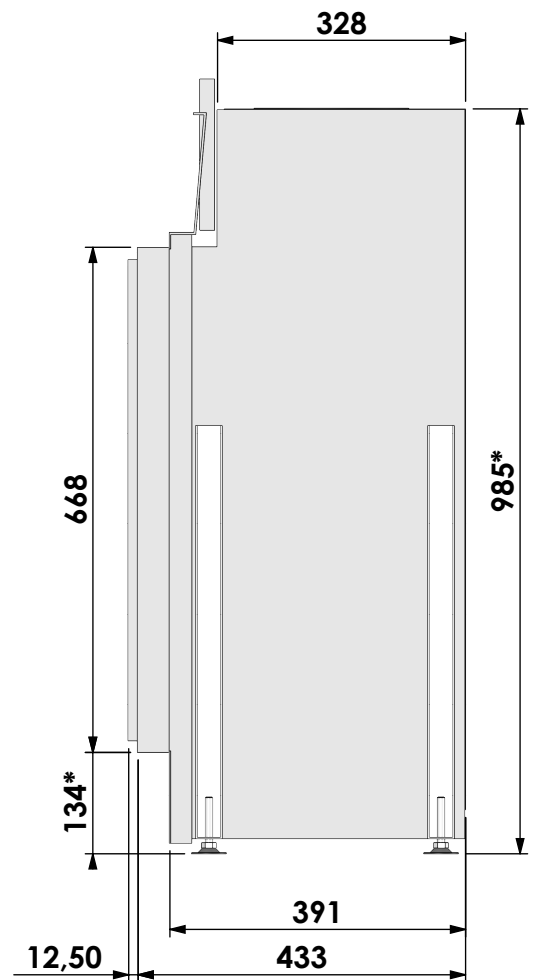

Version: **0**

bellfires

Barbas Bellfires B.V.
 Hallenstraat 17
 5531 AB Bladel
 The Netherlands
www.barbasbellfires.com

Name: **York Large-3 floating frame**

Modifications reserved

Projection:

American

Scale:

1:10

Version:

0

Unit:

mm

* = optional extended adjustable legs max. + 350 mm

bellfires

Barbas Bellfires B.V.
Hallenstraat 17
5531 AB Bladel
The Netherlands
www.barbasbellfires.com

Name: **York Large-3 floating frame convection casing**

Modifications reserved

Projection:

American

Scale:

1:10

Version:

0

Modifications reserved

Projection:

American

Scale:

1:10

Version:

0

Unit: