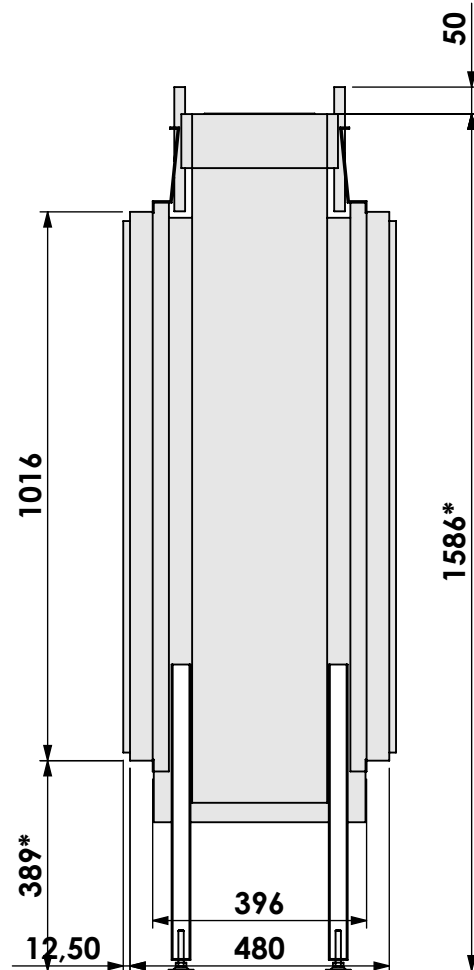

0

Unit:

mm

bellfires

Barbas Bellfires B.V.
 Hallenstraat 17
 5531 AB Bladel
 The Netherlands
www.barbasbellfires.com

Name: **VBM Tunnel-3 floating frame**

Modifications reserved
 reserved

Scale: **1:14**
 Unit: **mm**
 Version: **0**

Modifications reserved

Projection: American

Scale: 1:14

Unit: mm

Version: 0

* = optional extended adjustable legs max. + 350 mm

bellfires

Barbas Bellfires B.V.
 Hallenstraat 17
 5531 AB Bladel
 The Netherlands
www.barbasbellfires.com

Scale:

1:14

Version:

0

Unit:

mm

* = optional extended adjustable legs max. + 350 mm

bellfires