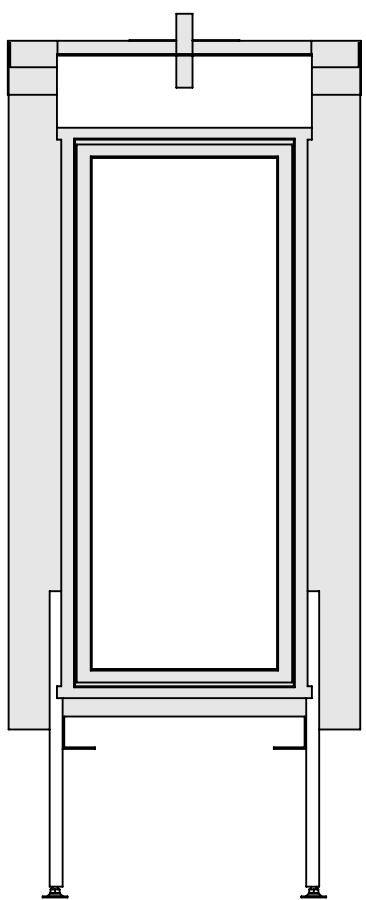

* = optional extended adjustable legs max. + 350 mm

bellfires

Barbas Bellfires B.V.
Hallenstraat 17
5531 AB Bladel
The Netherlands
www.barbasbellfires.com

Name: **VBM Tunnel-3 floating frame convection casing**

Modifications reserved

Projection: American

Scale: 1:14

Unit: mm

Version: 0

* = optional extended adjustable legs max. + 350 mm

bellfires

Barbas Bellfires B.V.
 Hallenstraat 17
 5531 AB Bladel
 The Netherlands
www.barbasbellfires.com