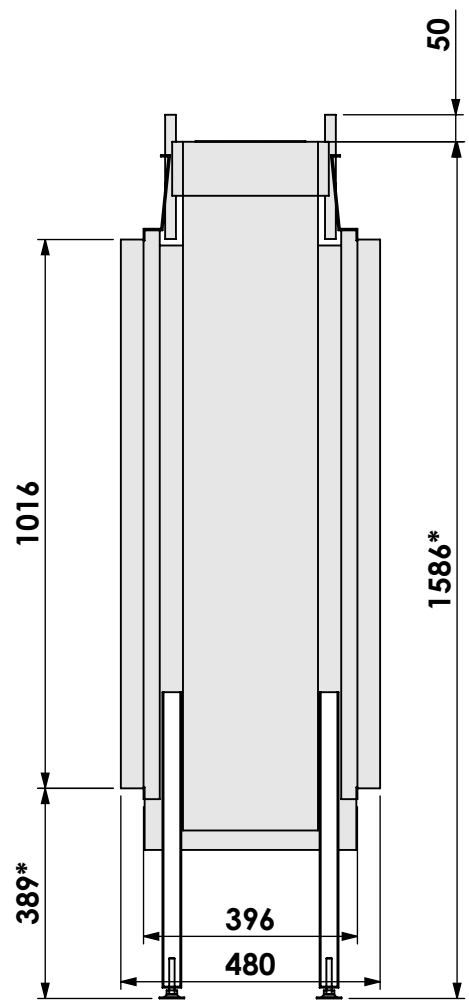

Modifications reserved

Projection: American

Scale: 1:14

Unit: mm

Version: 0

* = optional extended adjustable legs max. + 350 mm

bellfires

Barbas Bellfires B.V.
 Hallenstraat 17
 5531 AB Bladel
 The Netherlands
www.barbasbellfires.com

Scale:

1:14

Version:

0

Unit:

mm

* = optional extended adjustable legs max. + 350 mm

bellfires