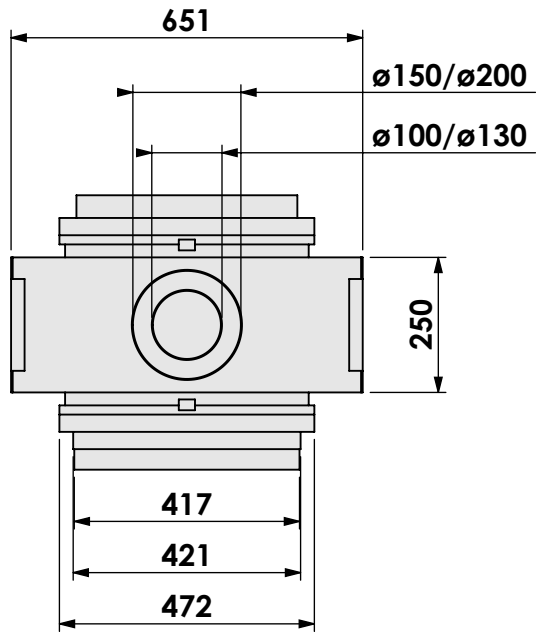

bellfires

Barbas Bellfires B.V.
Hallenstraat 17
5531 AB Bladel
The Netherlands
www.barbasbellfires.com

Name: **VBM Tunnel-3 HD + 7cm- HD**

Modifications reserved

Projection:

American

Scale:

1:14

Version:

0

Unit:

mm