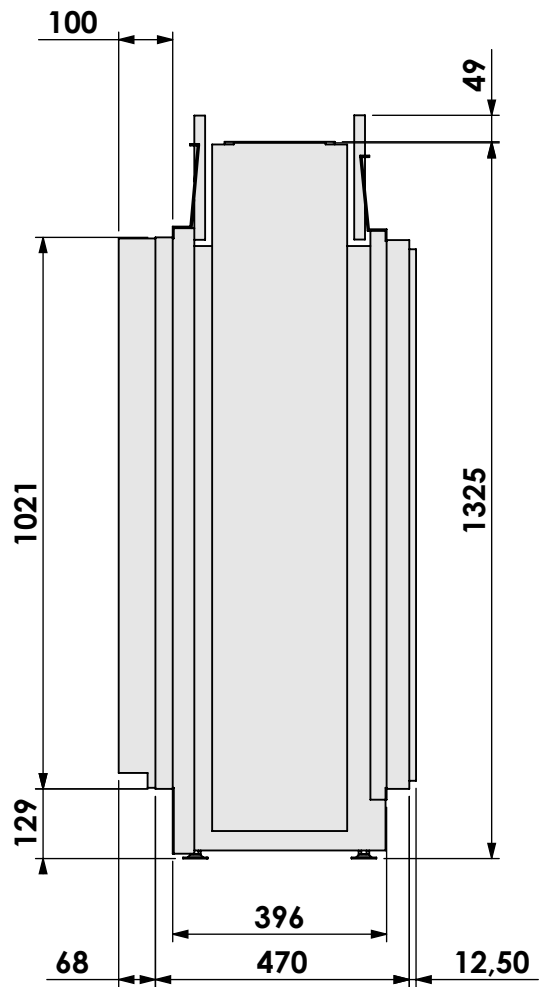

bellfires

Barbas Bellfires B.V.
Hallenstraat 17
5531 AB Bladel
The Netherlands
www.barbasbellfires.com

Name: **VBM Tunnel-3 FF - HD + 10cm**

Modifications reserved

Projection: American

Scale: **1:14**
Unit: **mm**

Version: **0**