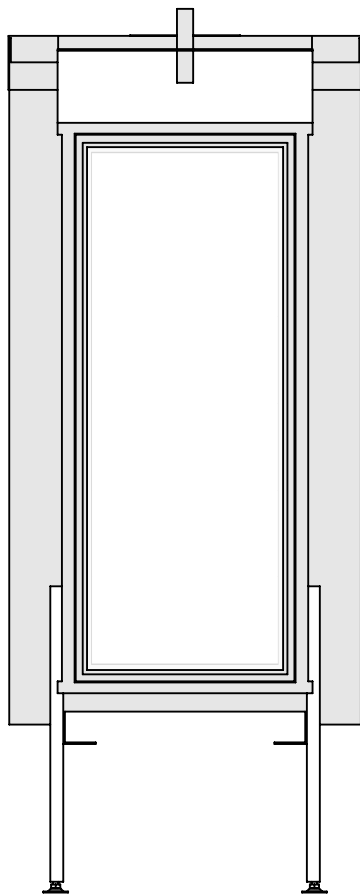

Modifications reserved

Projection: American

Scale: 1:14

Unit: mm

Version: 0

* = optional extended adjustable legs max. + 350 mm

bellfires

Barbas Bellfires B.V.
 Hallenstraat 17
 5531 AB Bladel
 The Netherlands
www.barbasbellfires.com

Name: **VBM Tunnel-3 floating frame-hidden door**

Modifications reserved

Scale: **1:14**
 Unit: **mm**

Version: **0**

* = optional extended adjustable legs max. + 350 mm

bellfires

Barbas Bellfires B.V.
Hallenstraat 17
5531 AB Bladel
The Netherlands
www.barbasbellfires.com