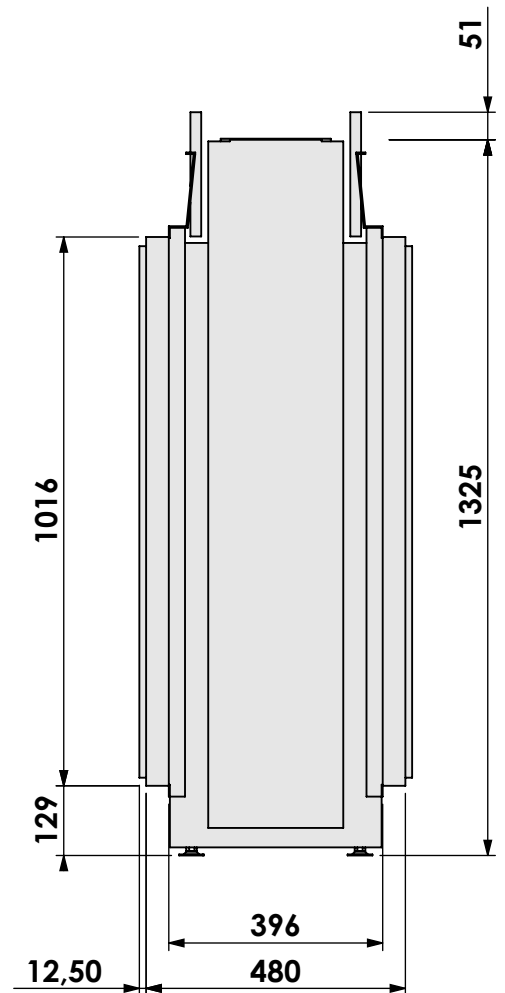

bellfires

Barbas Bellfires B.V.
 Hallenstraat 17
 5531 AB Bladel
 The Netherlands
www.barbasbellfires.com

Name: **VBM Tunnel-3 hidden door**

Modifications reserved

Projection:
American

Scale:

1:14

Version:

0

Unit:

mm

bellfires

Barbas Bellfires B.V.
 Hallenstraat 17
 5531 AB Bladel
 The Netherlands
www.barbasbellfires.com

Name: **VBM Tunnel-3 floating frame**

Modifications reserved
 reserved

Scale: **1:14**
 Unit: **mm**
 Version: **0**

Scale:

1:14

Version:

0

Unit:

mm

* = optional extended adjustable legs max. + 350 mm

bellfires