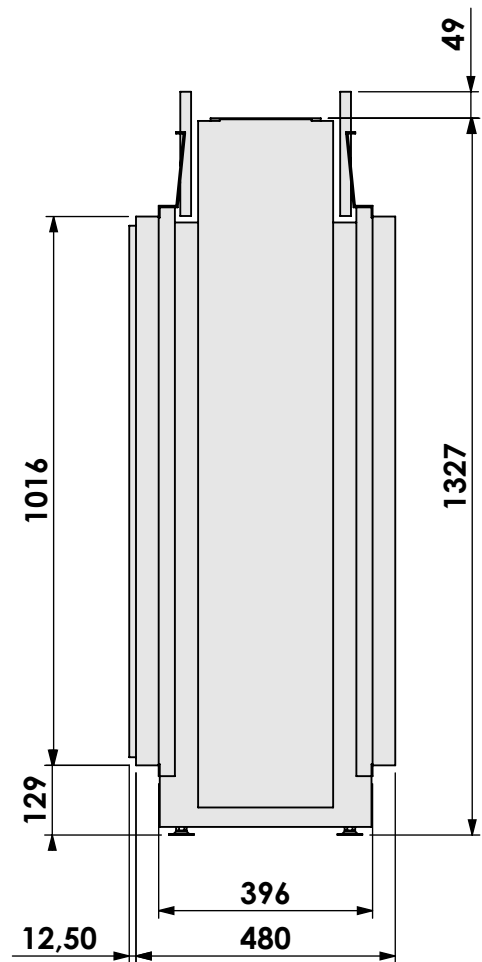

Modifications reserved

Projection: American

Scale: 1:14

Unit: mm

Version: 0

* = optional extended adjustable legs max. + 350 mm

bellfires

Barbas Bellfires B.V.
 Hallenstraat 17
 5531 AB Bladel
 The Netherlands
www.barbasbellfires.com

Scale:

1:14

Version:

0

Unit:

mm

* = optional extended adjustable legs max. + 350 mm

bellfires