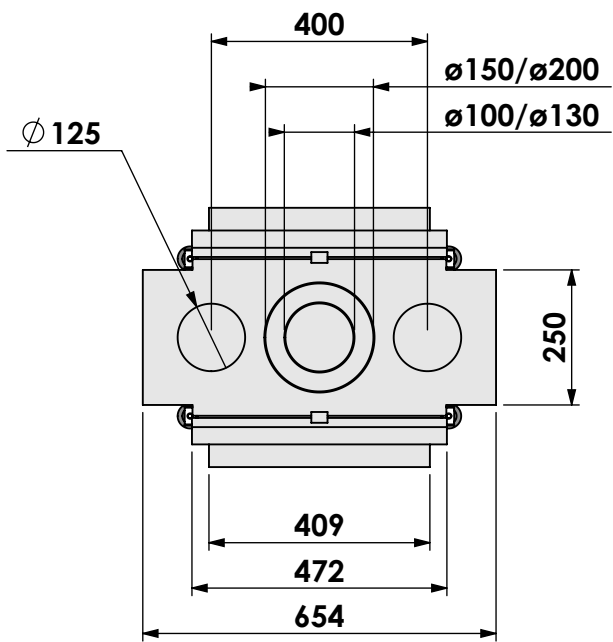

Modifications reserved

Projection: American

Scale: 1:14

Unit: mm

Version: 0

* = optional extended adjustable legs max. + 350 mm

bellfires

Barbas Bellfires B.V.
 Hallenstraat 17
 5531 AB Bladel
 The Netherlands
www.barbasbellfires.com

Name: **VBM Tunnel-3 floating frame-hidden door**

Modifications reserved

Scale: **1:14**
 Unit: **mm**

Version: **0**

* = optional extended adjustable legs max. + 350 mm

bellfires

Barbas Bellfires B.V.
Hallenstraat 17
5531 AB Bladel
The Netherlands
www.barbasbellfires.com

Scale:

1:14

Version:

0

Unit:

mm

* = optional extended adjustable legs max. + 350 mm

bellfires