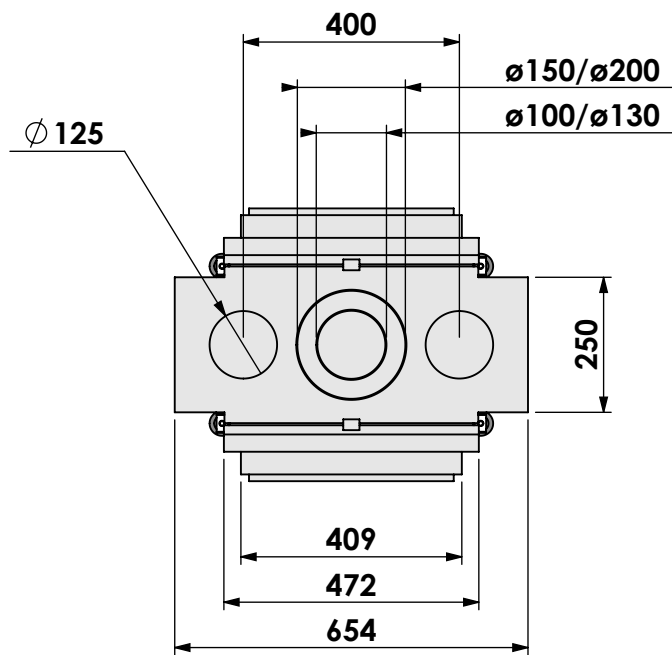

0

Unit:

mm

bellfires

Barbas Bellfires B.V.
 Hallenstraat 17
 5531 AB Bladel
 The Netherlands
www.barbasbellfires.com

Name: **VBM Tunnel-3 floating frame**

Modifications reserved
 reserved

Scale: **1:14**
 Unit: **mm**
 Version: **0**

Modifications reserved

Projection: American

Scale: 1:14

Unit: mm

Version: 0

* = optional extended adjustable legs max. + 350 mm

bellfires

Barbas Bellfires B.V.
 Hallenstraat 17
 5531 AB Bladel
 The Netherlands
www.barbasbellfires.com

Scale:

1:14

Version:

0

Unit:

mm

* = optional extended adjustable legs max. + 350 mm

bellfires