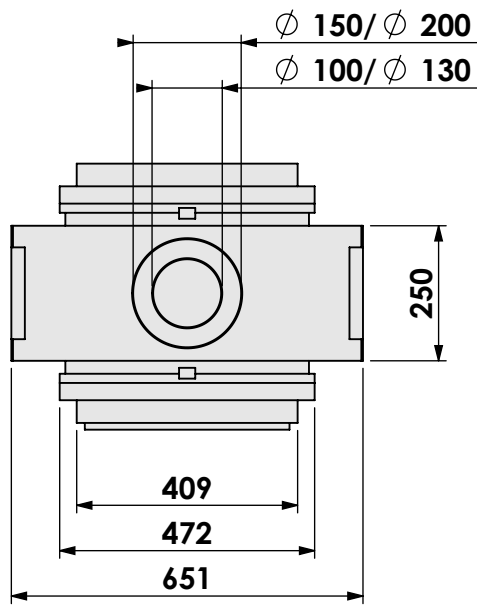

Modifications reserved

Projection: American

Scale: 1:14

Unit: mm

Version: 0

* = optional extended adjustable legs max. + 350 mm

bellfires

Barbas Bellfires B.V.
 Hallenstraat 17
 5531 AB Bladel
 The Netherlands
www.barbasbellfires.com

Name: **VBM Tunnel-3 floating frame-hidden door**

Modifications reserved

Scale: **1:14**
 Unit: **mm**

Version: **0**

* = optional extended adjustable legs max. + 350 mm

bellfires

Barbas Bellfires B.V.
Hallenstraat 17
5531 AB Bladel
The Netherlands
www.barbasbellfires.com

Scale:

1:14

Version:

0

Unit:

mm

* = optional extended adjustable legs max. + 350 mm

bellfires