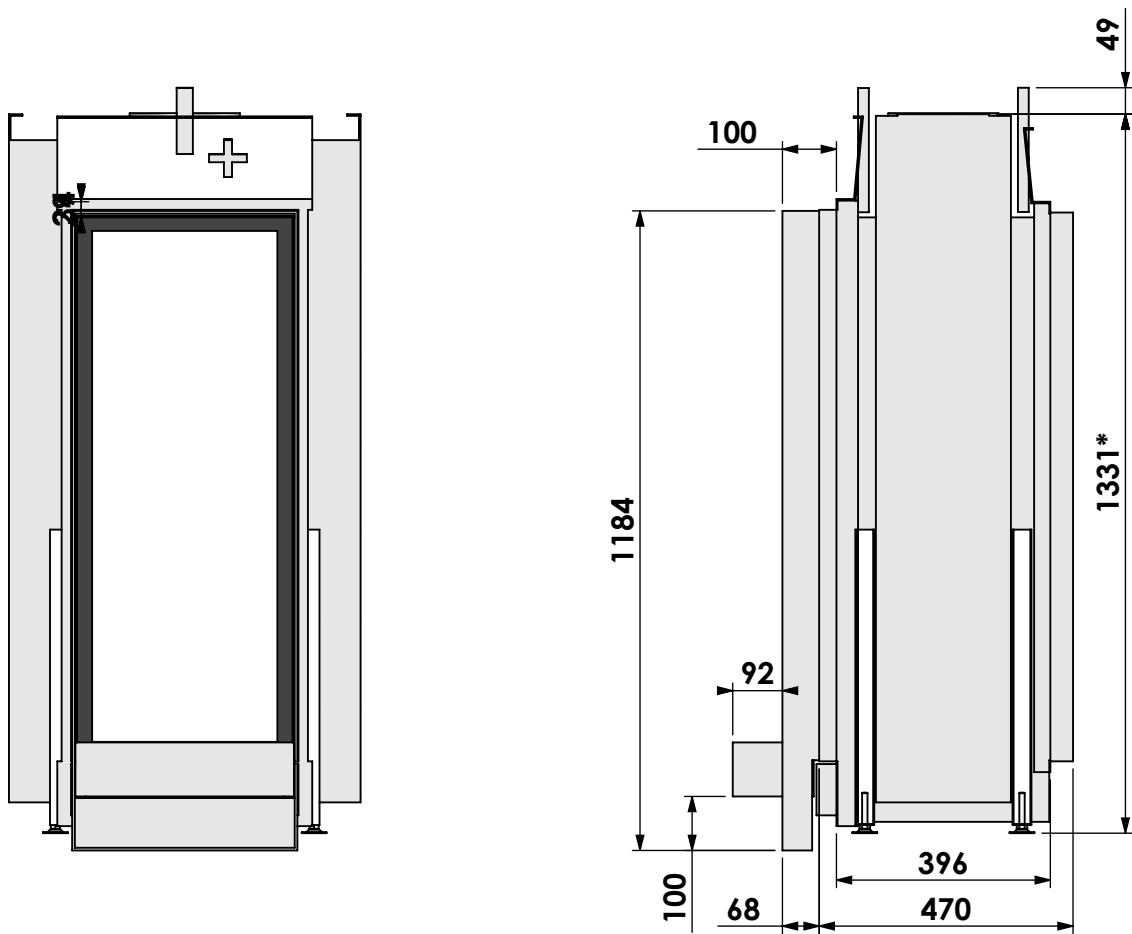

Scale:

1:14

Version:

0

Unit:

mm

* = optional extended adjustable legs max. + 350 mm

bellfires