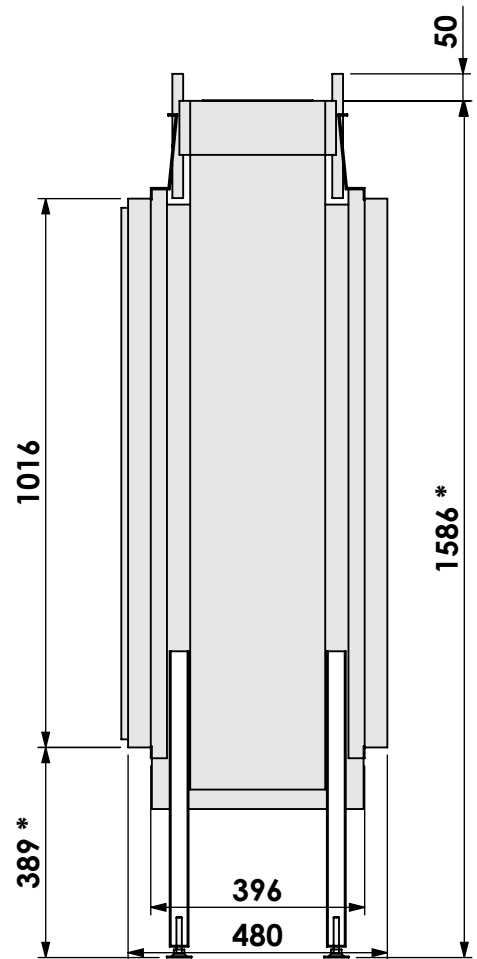

* = optional extended adjustable legs max. + 350 mm

bellfires

Barbas Bellfires B.V.
Hallenstraat 17
5531 AB Bladel
The Netherlands
www.barbasbellfires.com

Name: **VBM Tunnel-3 FF HD convection casing**

Modifications reserved

Scale: **1:14**
Unit: **mm**

Version: **0**