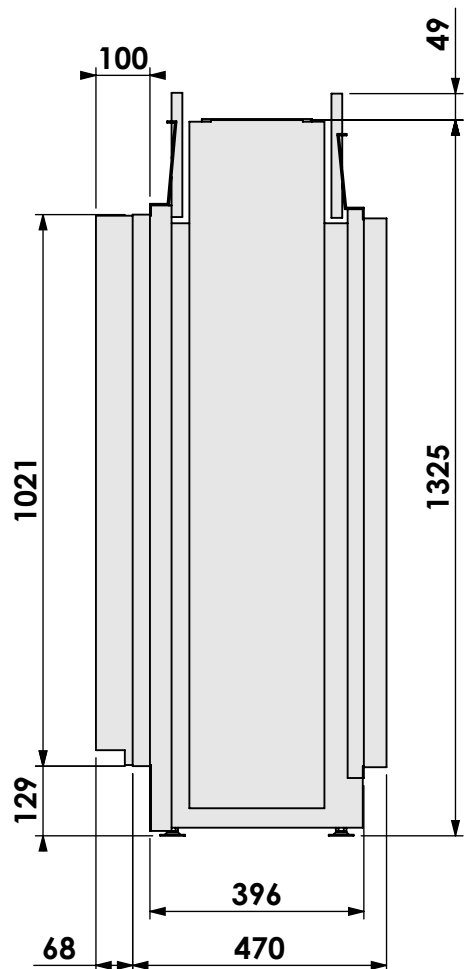

bellfires

Barbas Bellfires B.V.
Hallenstraat 17
5531 AB Bladel
The Netherlands
www.barbasbellfires.com

Name: **VBM Tunnel-3 HD + 10cm- HD**

Modifications reserved

Projection:

American

Scale:

1:14

Version:

0

Unit:

mm