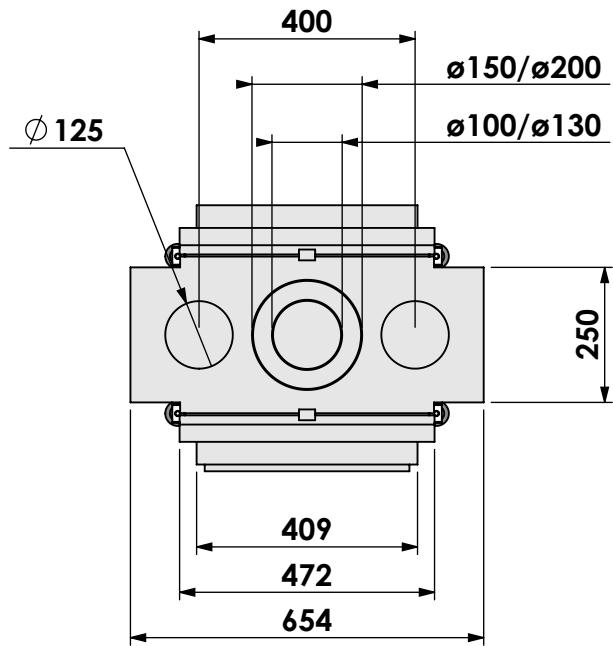

Modifications reserved

Projection: American

Scale: 1:14

Unit: mm

Version: 0

* = optional extended adjustable legs max. + 350 mm

bellfires

Barbas Bellfires B.V.
 Hallenstraat 17
 5531 AB Bladel
 The Netherlands
www.barbasbellfires.com

Name: **VBM Tunnel-3 floating frame-hidden door**

Modifications reserved

Scale: **1:14**
 Unit: **mm**

Version: **0**

* = optional extended adjustable legs max. + 350 mm

bellfires

Barbas Bellfires B.V.
Hallenstraat 17
5531 AB Bladel
The Netherlands
www.barbasbellfires.com

Scale:

1:14

Version:

0

Unit:

mm

* = optional extended adjustable legs max. + 350 mm

bellfires