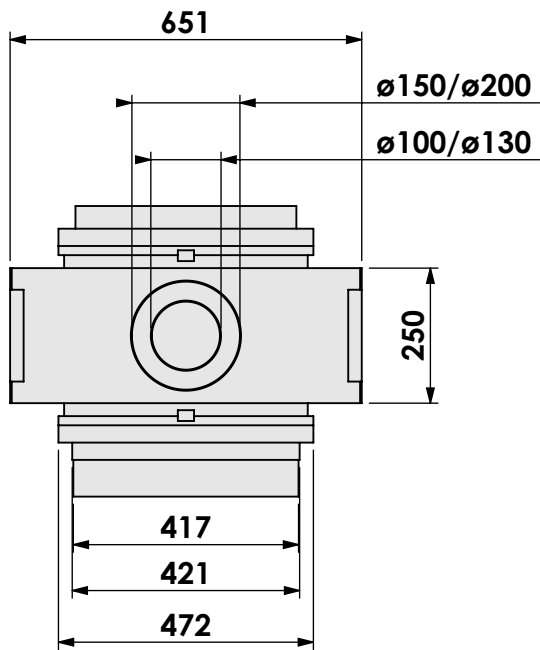

bellfires

Barbas Bellfires B.V.
Hallenstraat 17
5531 AB Bladel
The Netherlands
www.barbasbellfires.com

Name: **VBM Tunnel-3 HD + 10cm- HD**

Modifications reserved

Projection:

American

Scale:

1:14

Version:

0

Unit:

mm