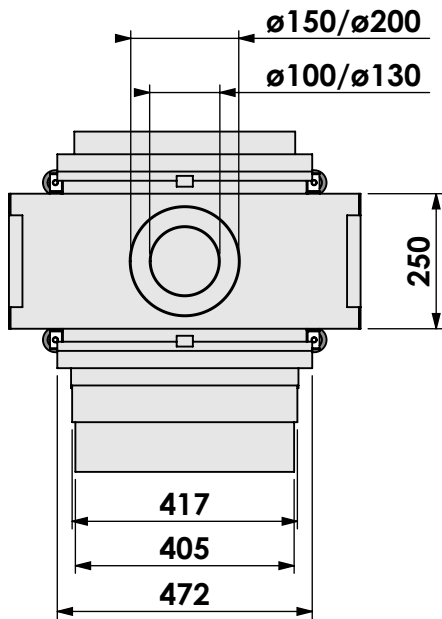

Scale:

1:14

Version:

0

Unit:

mm

* = optional extended adjustable legs max. + 350 mm

bellfires