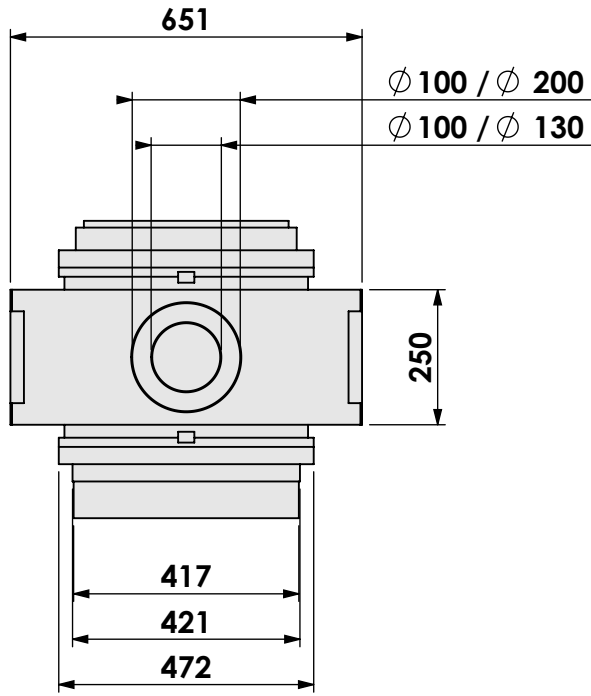

bellfires

Barbas Bellfires B.V.
Hallenstraat 17
5531 AB Bladel
The Netherlands
www.barbasbellfires.com

Name: **VBM Tunnel-3 FF - HD + 10cm**

Modifications reserved

Projection: American

Scale: **1:14**
Unit: **mm**

Version: **0**