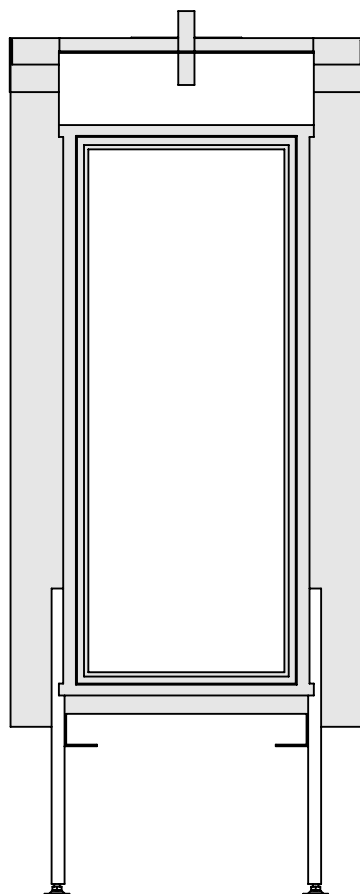

0

Unit:

mm

bellfires

Barbas Bellfires B.V.
 Hallenstraat 17
 5531 AB Bladel
 The Netherlands
www.barbasbellfires.com

Name: **VBM Tunnel-3 floating frame**

Modifications reserved
 reserved

Scale: **1:14**
 Unit: **mm**
 Version: **0**