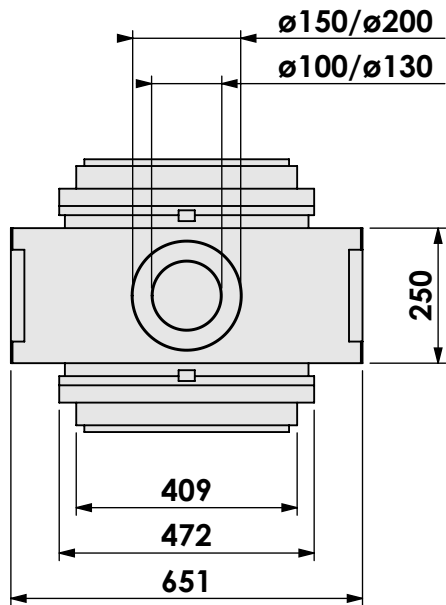

0

Unit:

mm

bellfires

Barbas Bellfires B.V.
 Hallenstraat 17
 5531 AB Bladel
 The Netherlands
www.barbasbellfires.com

Name: **VBM Tunnel-3 floating frame**

Modifications reserved
 reserved

Scale: **1:14**
 Unit: **mm**
 Version: **0**

Modifications reserved

Projection: American

Scale: 1:14

Unit: mm

Version: 0

* = optional extended adjustable legs max. + 350 mm

bellfires

Barbas Bellfires B.V.
 Hallenstraat 17
 5531 AB Bladel
 The Netherlands
www.barbasbellfires.com

Scale:

1:14

Version:

0

Unit:

mm

* = optional extended adjustable legs max. + 350 mm

bellfires