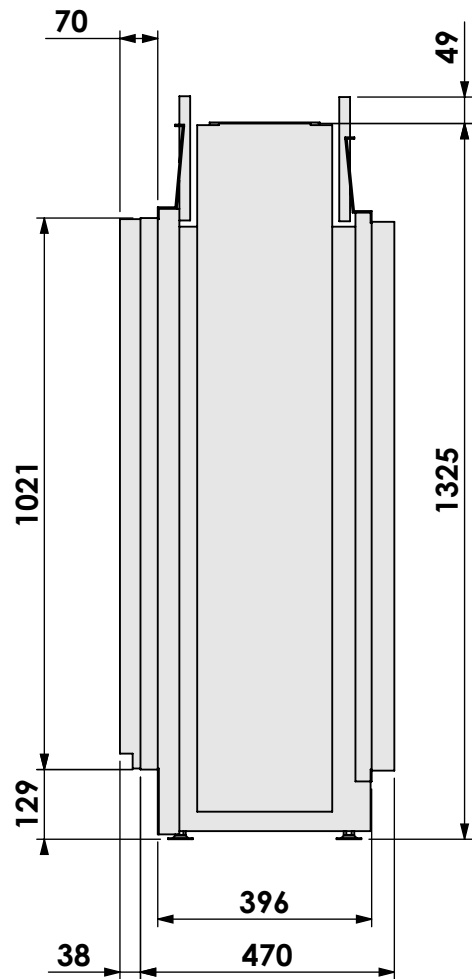

bellfires

Barbas Bellfires B.V.
Hallenstraat 17
5531 AB Bladel
The Netherlands
www.barbasbellfires.com

Name: **VBM Tunnel-3 HD + 7cm- HD**

Modifications reserved

Projection:

American

Scale:

1:14

Version:

0

Unit:

mm