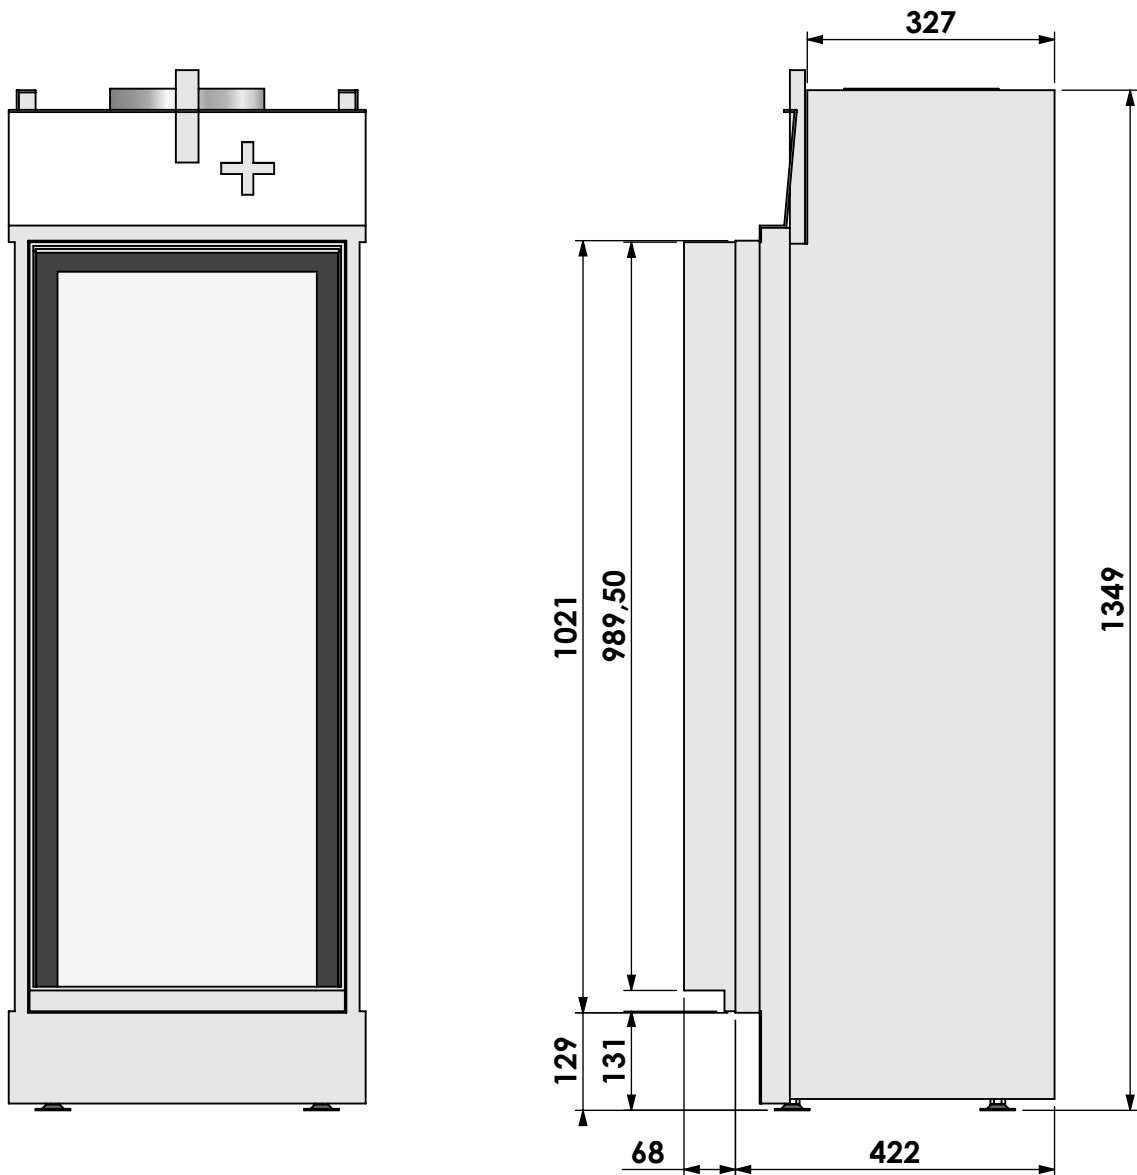

bellfires

Barbas Bellfires B.V.
Hallenstraat 17
5531 AB Bladel
The Netherlands
www.barbasbellfires.com

Name: **VBM-3 hidden door+ 10cm**

Modifications reserved

Projection:

American

Scale:

1:10

Version:

0

Unit:

mm