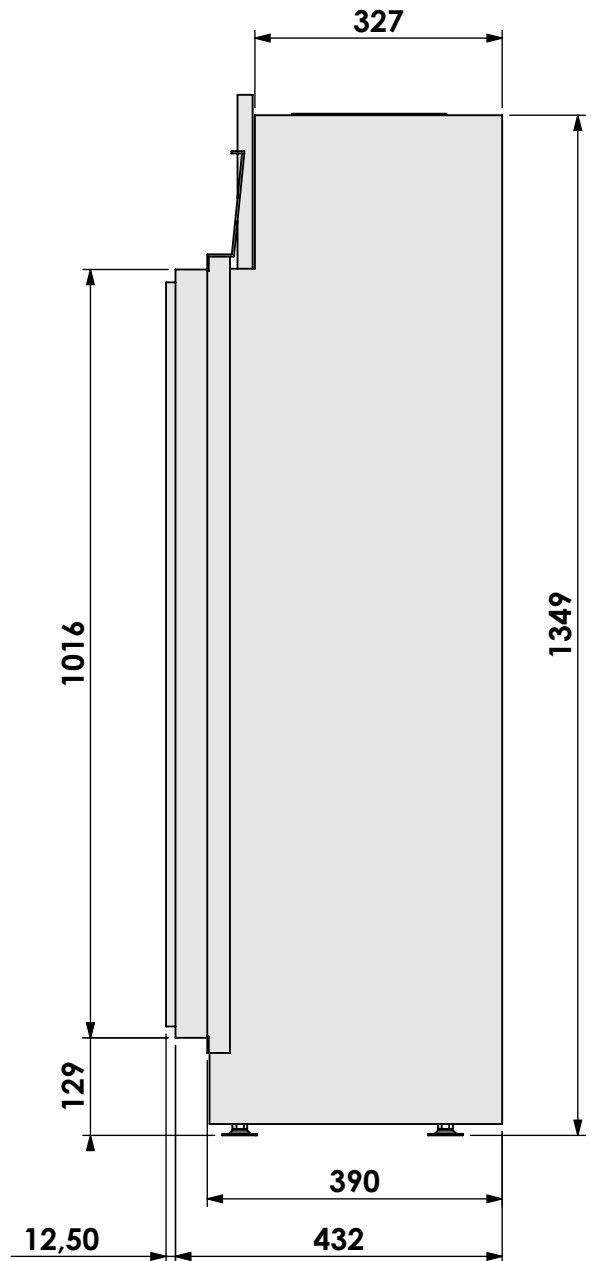

bellfires

Barbas Bellfires B.V.
Hallenstraat 17
5531 AB Bladel
The Netherlands
www.barbasbellfires.com

Name: **VBM-3 floating frame**

Modifications reserved

Projection:

American

Scale:

1:10

Unit:

mm

Version:

0