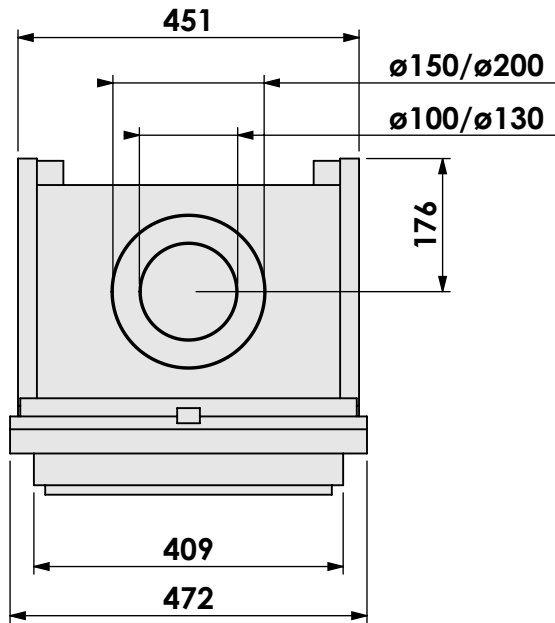

bellfires

Barbas Bellfires B.V.
Hallenstraat 17
5531 AB Bladel
The Netherlands
www.barbasbellfires.com

Name: **VBM-3 floating frame**

Modifications reserved

Projection:

American

Scale:

1:10

Unit:

mm

Version:

0