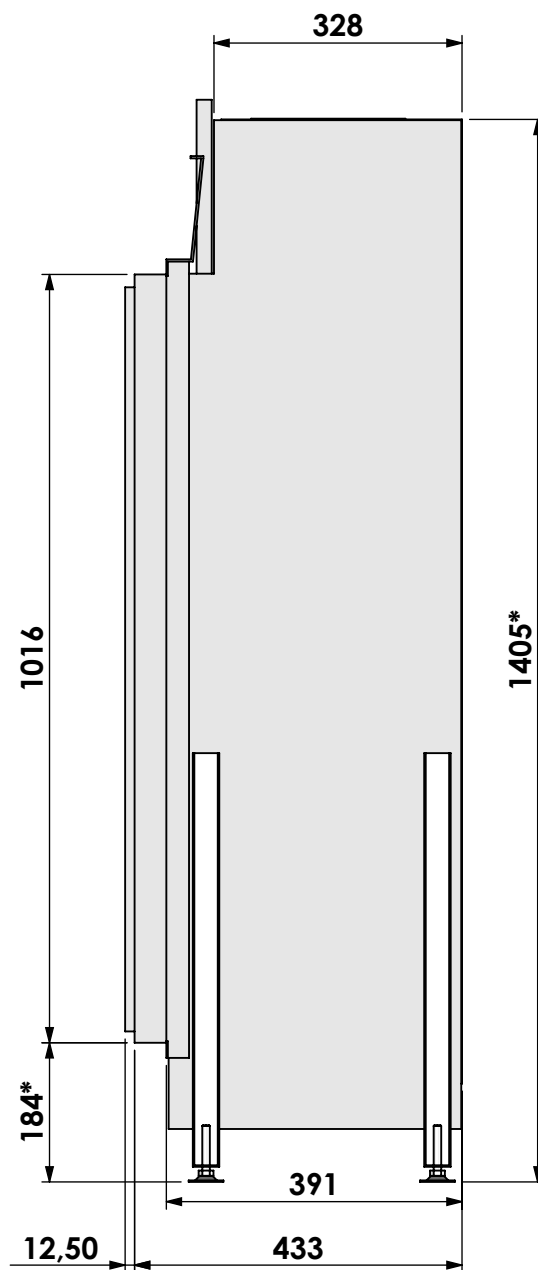

1:10

Unit:

mm

Version:

0

* = optional extended adjustable legs max. + 350 mm

bellfires

Barbas Bellfires B.V.
Hallenstraat 17
5531 AB Bladel
The Netherlands
www.barbasbellfires.com

Name: **VBM-3 hidden door+ 7cm**

Modifications reserved

Projection:

American

Scale:

1:10

Version:

0

Scale:

1:10

Version:

0

Unit:

mm

* = optional extended adjustable legs max. + 350 mm

bellfires