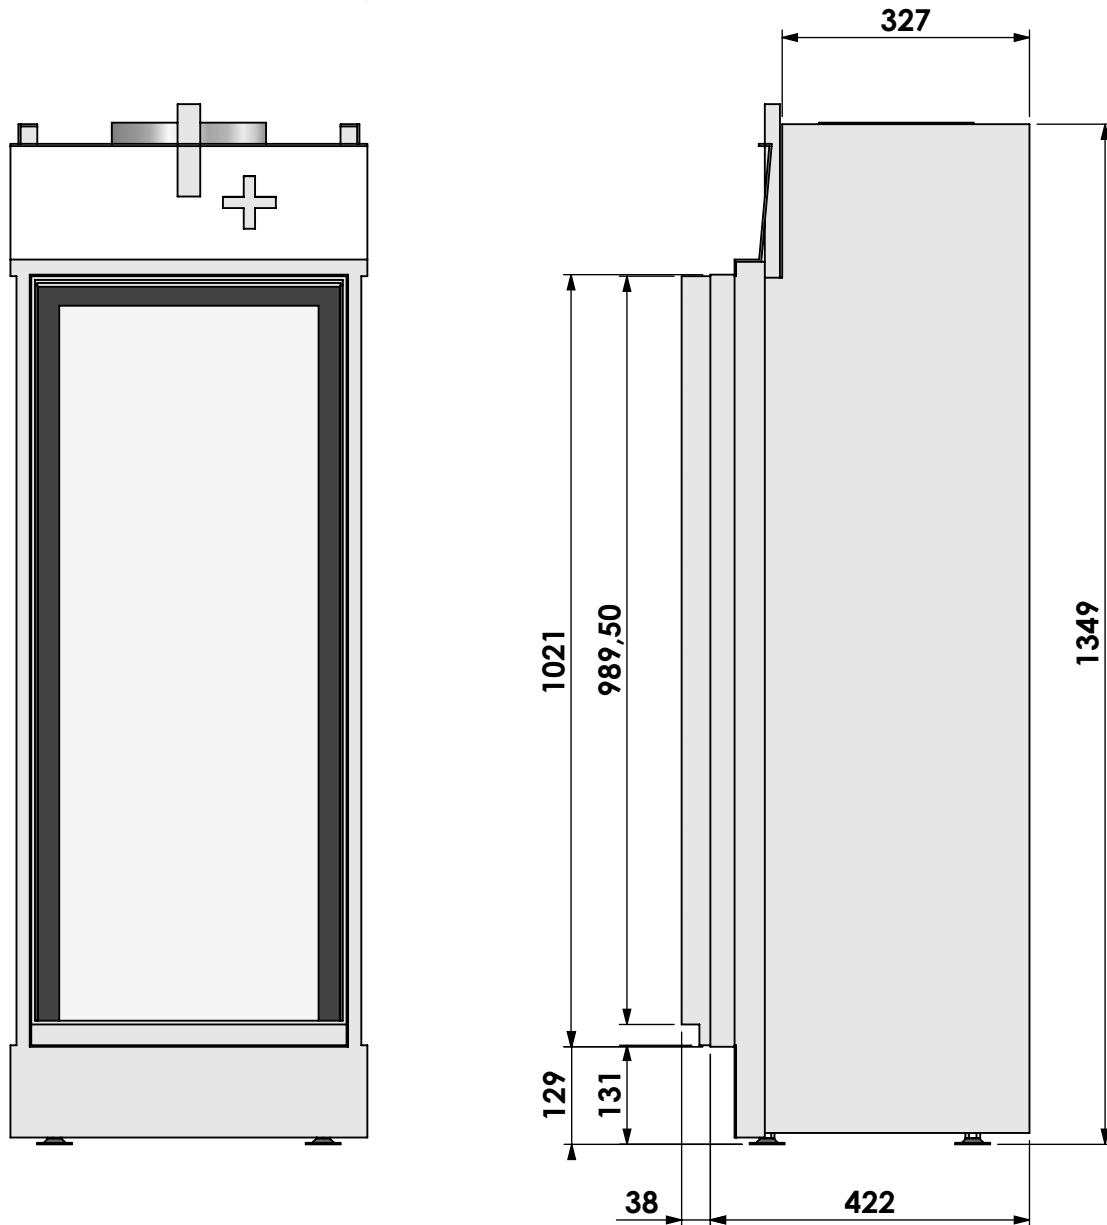

bellfires

Barbas Bellfires B.V.
Hallenstraat 17
5531 AB Bladel
The Netherlands
www.barbasbellfires.com

Name: **VBM-3 hidden door+ 7cm**

Modifications reserved

Projection:

American

Scale:

1:10

Version:

0

Unit:

mm