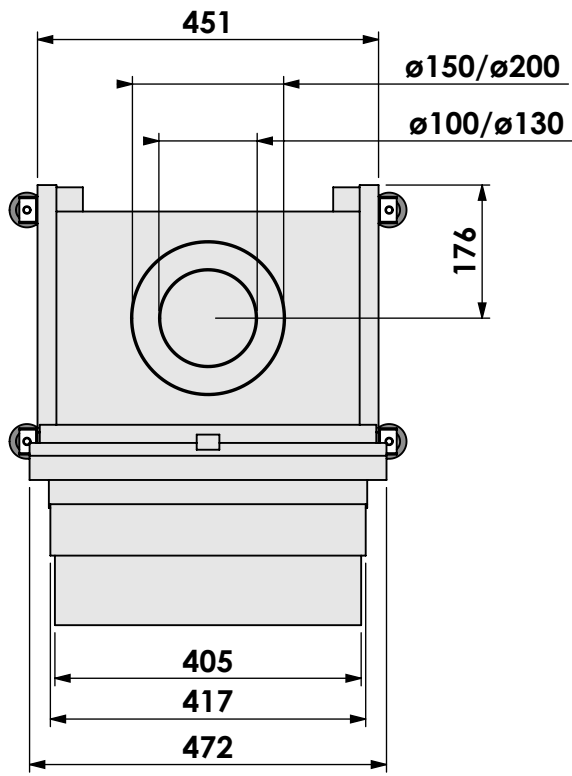

Scale:

1:10

Version:

0

Unit:

mm

* = optional extended adjustable legs max. + 350 mm

bellfires