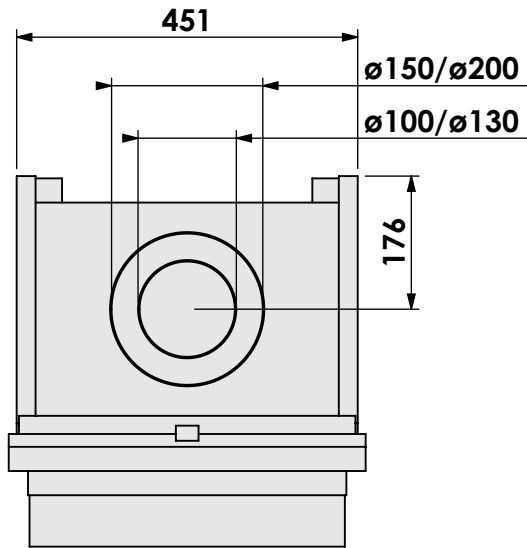

bellfires

Barbas Bellfires B.V.
Hallenstraat 17
5531 AB Bladel
The Netherlands
www.barbasbellfires.com

Name: **VBM-3 hidden door+ 10cm**

Modifications reserved

Projection:

American

Scale:

1:10

Version:

0

Unit:

mm