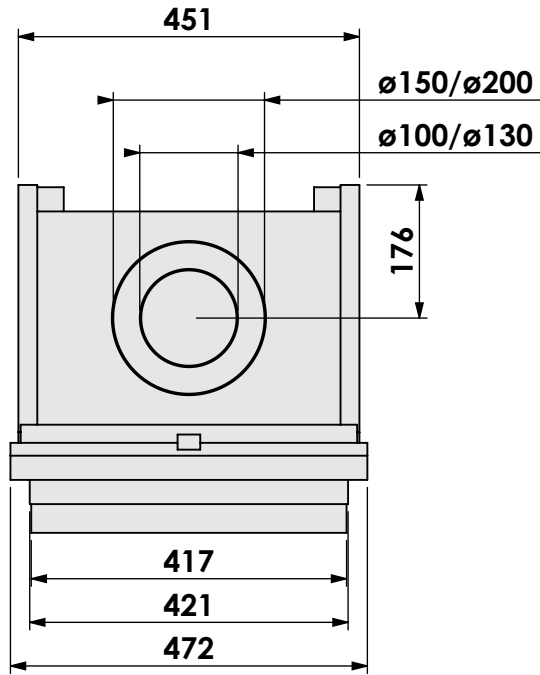

bellfires

Barbas Bellfires B.V.
Hallenstraat 17
5531 AB Bladel
The Netherlands
www.barbasbellfires.com

Name: **VBM-3 hidden door+ 7cm**

Modifications reserved

Projection:

American

Scale:

1:10

Version:

0

Unit:

mm