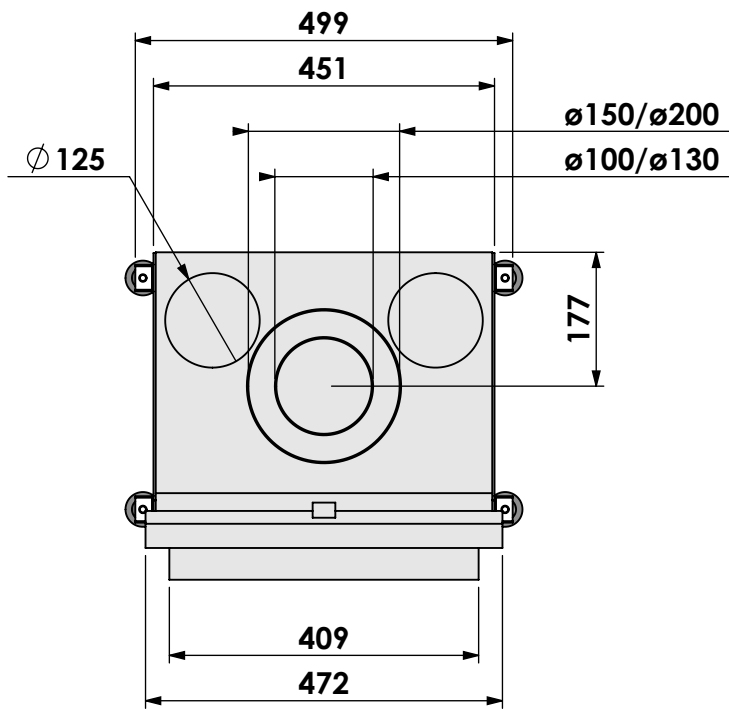

1:10

Unit:

mm

Version:

0

* = optional extended adjustable legs max. + 350 mm

bellfires

Barbas Bellfires B.V.
Hallenstraat 17
5531 AB Bladel
The Netherlands
www.barbasbellfires.com

Name: **VBM-3 floating frame en convectie**

Modifications reserved

Projection: American

Scale: **1:10**
Unit: **mm**

Version: **0**

* = optional extended adjustable legs max. + 350 mm

bellfires

Barbas Bellfires B.V.
Hallenstraat 17
5531 AB Bladel
The Netherlands
www.barbasbellfires.com

Name: **VBM-3 hidden door+ 7cm**

Modifications reserved

Projection:

American

Scale:

1:10

Version:

0

Scale:

1:10

Version:

0

Unit:

mm

* = optional extended adjustable legs max. + 350 mm

bellfires