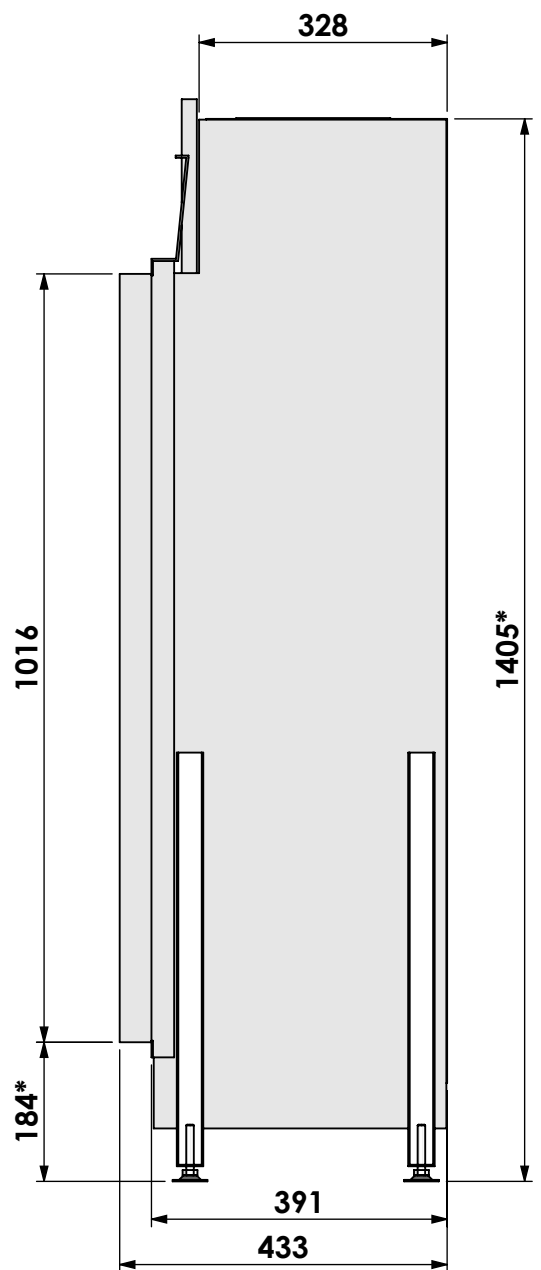

Name: **VBM-3 floating frame en convectie**

Modifications reserved

Projection: American

Scale: **1:10**
Unit: **mm**

Version: **0**

* = optional extended adjustable legs max. + 350 mm

bellfires

Barbas Bellfires B.V.
Hallenstraat 17
5531 AB Bladel
The Netherlands
www.barbasbellfires.com

Name: **VBM-3 hidden door+ 7cm**

Modifications reserved

Projection:

American

Scale:

1:10

Version:

0

Scale:

1:10

Version:

0

Unit:

mm

* = optional extended adjustable legs max. + 350 mm

bellfires