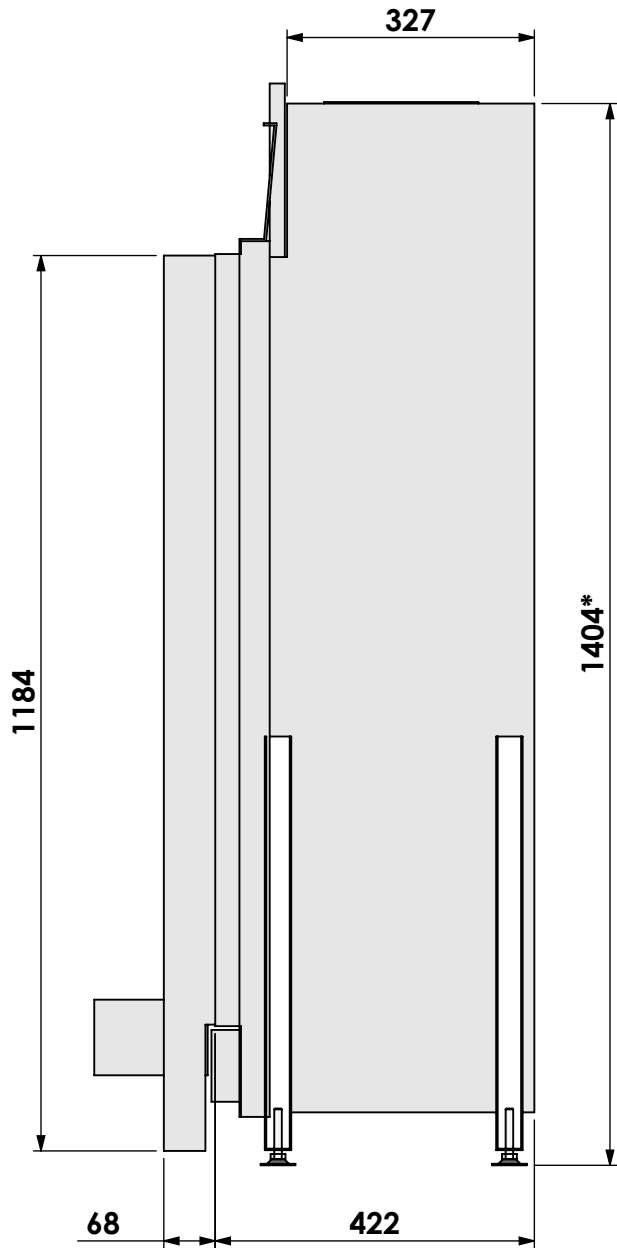

Scale:

1:10

Version:

0

Unit:

mm

* = optional extended adjustable legs max. + 350 mm

bellfires