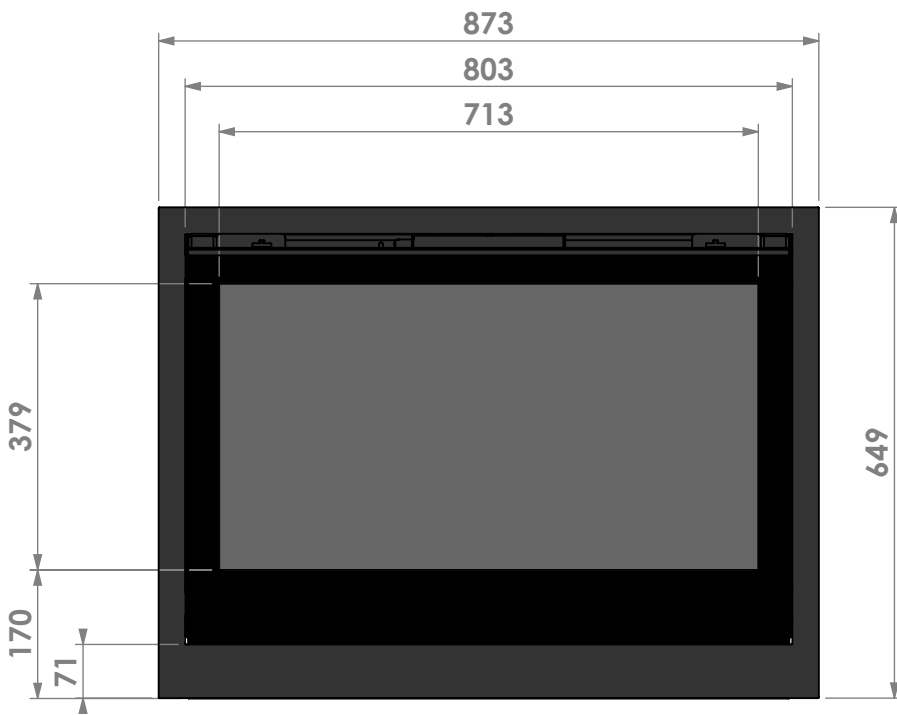

inbouw kader
 built-in frame
 cadre encastrable
 Einbaurahmen

bellfires

Barbas Bellfires B.V.
 Hallenstraat 17
 5531 AB Bladel
 The Netherlands
www.barbasbellfires.com

Name: **Smart Bell 80-60**

Modifications
 reserved

Projection:
American

Scale: **1:10**

Unit: **mm**

Version:

klassiek kader 35mm
 classic frame 35mm
 cadre classique 35mm
 klassischer Rahmen 35mm

bellfires

Barbas Bellfires B.V.
 Hallenstraat 17
 5531 AB Bladel
 The Netherlands
www.barbasbellfires.com

Name: **Smart Bell 80-60**

Modifications
 reserved

Projection:

American

Scale:

1:10

Version:

Unit:

Name: **Smart Bell 80-60**

Modifications
 reserved

Projection:

Scale:

1:10

Version:

Unit:

mm