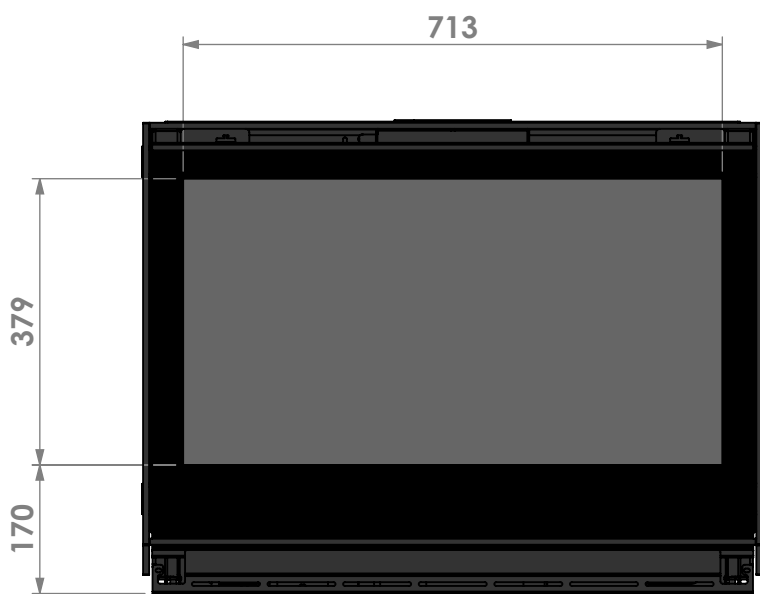

verdiept kader 50mm
insert frame 50mm
cadre de profondeur 50mm
vertiefter Rahmen 50mm

bellfires

Barbas Bellfires B.V.
Hallenstraat 17
5531 AB Bladel
The Netherlands
www.barbasbellfires.com

Name: **Smart Bell 80-60**

Modifications
reserved

Scale: **1:10**
Unit: **mm**

Version: