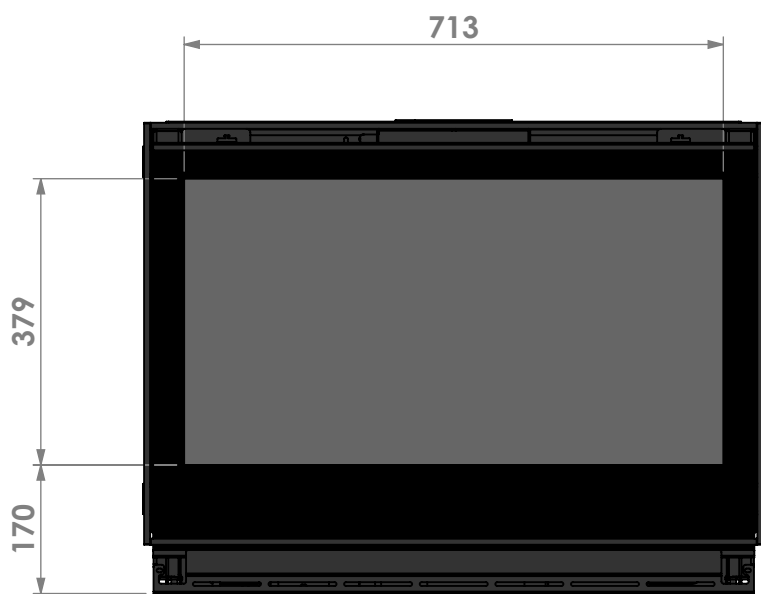

Name: **Smart Bell 80-60**

Modifications
 reserved

Projection:

Scale:

1:10

Version:

Unit:

mm