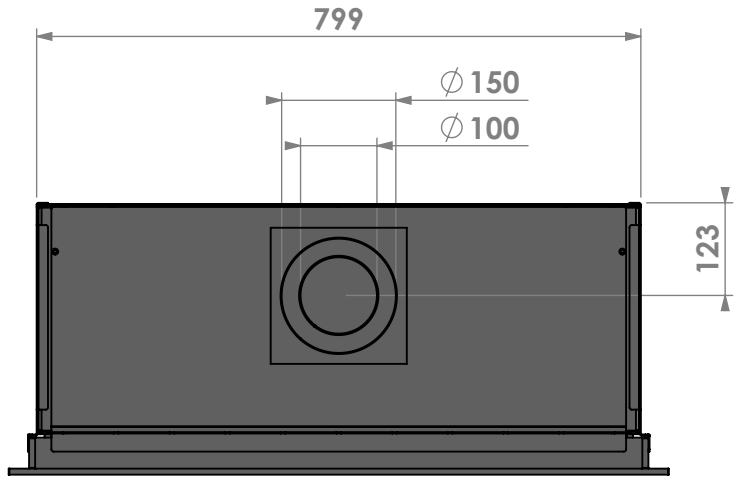

Projection:
American

Scale: **1:10**

Unit: **mm**

Version:

klassiek kader 35mm
 classic frame 35mm
 cadre classique 35mm
 klassischer Rahmen 35mm

bellfires

Barbas Bellfires B.V.
 Hallenstraat 17
 5531 AB Bladel
 The Netherlands
www.barbasbellfires.com

Name: **Smart Bell 80-60**

Modifications
 reserved

Projection:

American

Scale:

1:10

Version:

Unit:

Name: **Smart Bell 80-60**

Modifications
 reserved

Projection:

Scale:

1:10

Version:

Unit:

mm