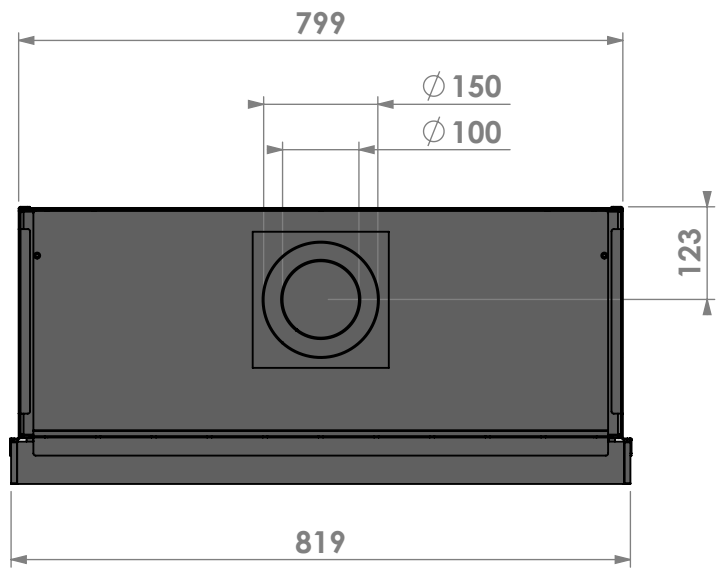

Name: **Smart Bell 80-60**

Modifications
 reserved

Projection:

Scale:

1:10

Version:

Unit:

mm