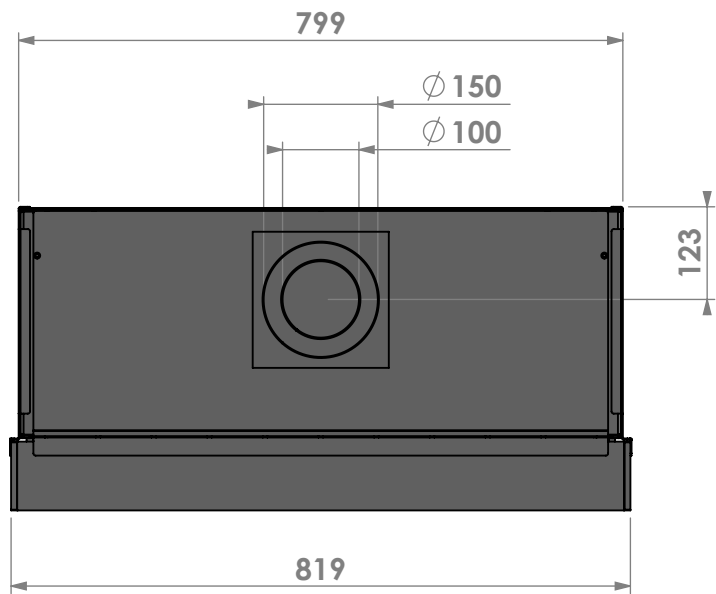

verdiept kader 50mm
insert frame 50mm
cadre de profondeur 50mm
vertiefter Rahmen 50mm

bellfires

Barbas Bellfires B.V.
Hallenstraat 17
5531 AB Bladel
The Netherlands
www.barbasbellfires.com

Name: **Smart Bell 80-60**

Modifications
reserved

Scale: **1:10**
Unit: **mm**

Version: