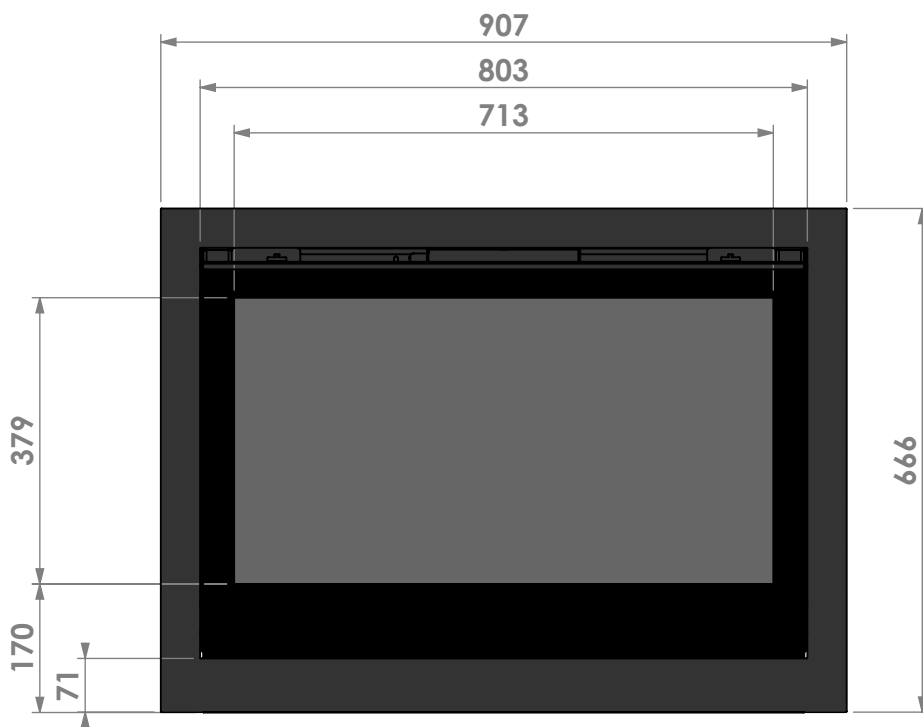

klassiek kader 52mm
classic frame 52mm
cadre classique 52mm
klassischer Rahmen 52mm

bellfires

Barbas Bellfires B.V.
Hallenstraat 17
5531 AB Bladel
The Netherlands
www.barbasbellfires.com

Name: **Smart Bell 80-60**

Modifications
reserved

Projection:
American

Scale: **1:10**
Unit: **mm**

Version: