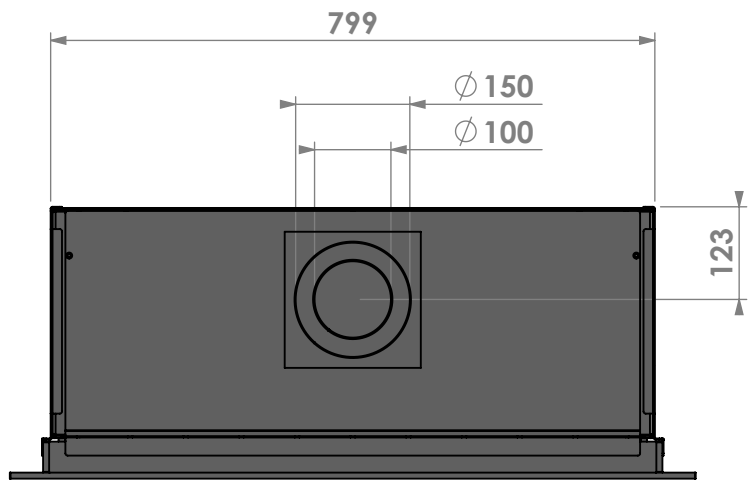

klassiek kader 52mm
classic frame 52mm
cadre classique 52mm
klassischer Rahmen 52mm

bellfires

Barbas Bellfires B.V.
Hallenstraat 17
5531 AB Bladel
The Netherlands
www.barbasbellfires.com

Name: **Smart Bell 80-60**

Modifications
reserved

Projection:
American

Scale: **1:10**
Unit: **mm**

Version: