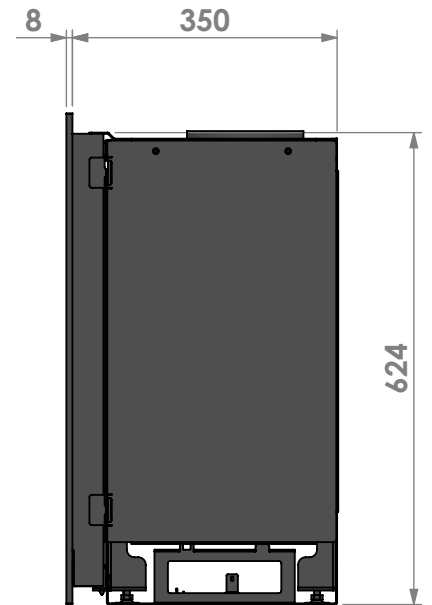

klassiek kader 35mm
classic frame 35mm
cadre classique 35mm
klassischer Rahmen 35mm

bellfires

Barbas Bellfires B.V.
Hallenstraat 17
5531 AB Bladel
The Netherlands
www.barbasbellfires.com

Name: **Smart Bell 80-60**

Modifications
reserved

Projection:

American

Scale:

1:10

Version:

Unit:

mm