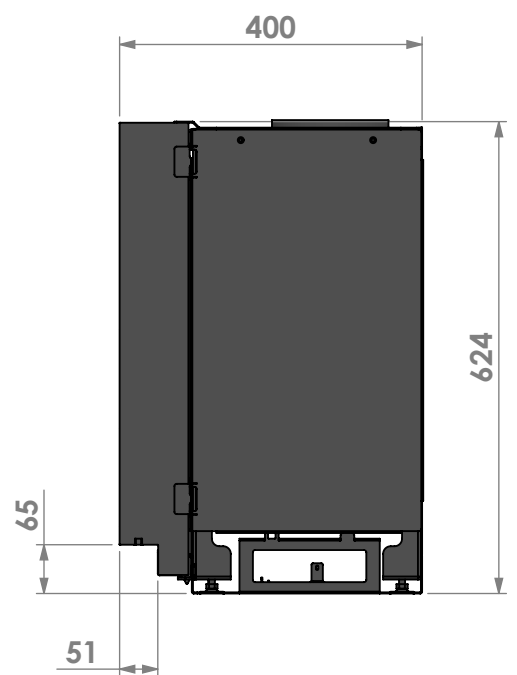

verdiept kader 50mm
insert frame 50mm
cadre de profondeur 50mm
vertiefter Rahmen 50mm

bellfires

Barbas Bellfires B.V.
Hallenstraat 17
5531 AB Bladel
The Netherlands
www.barbasbellfires.com

Name: **Smart Bell 80-60**

Modifications
reserved

Scale: **1:10**
Unit: **mm**

Version: