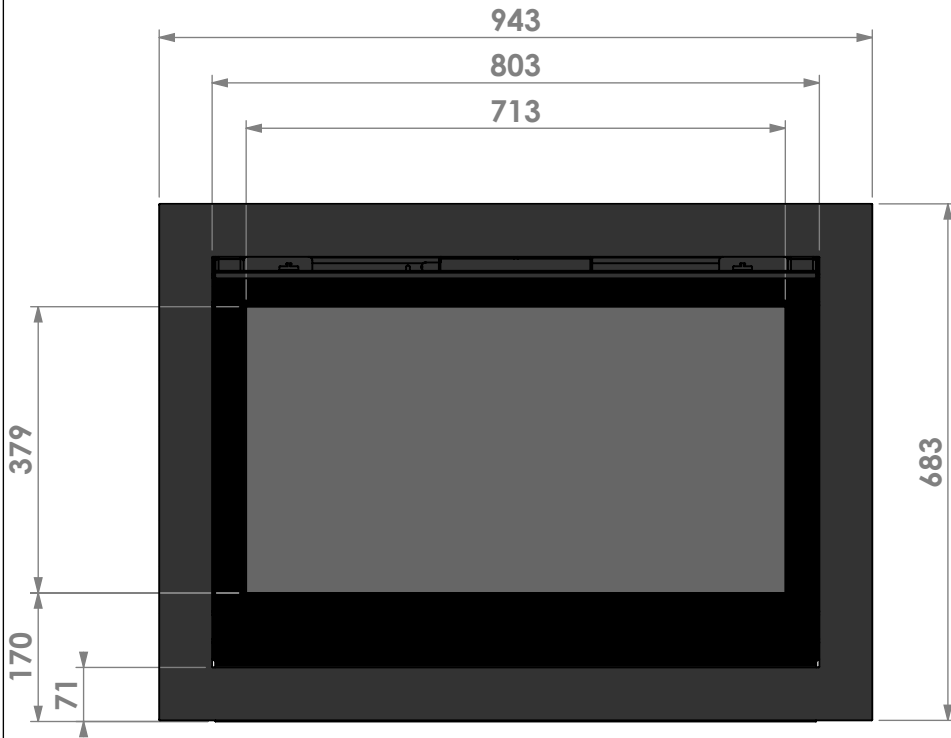

klassiek kader 70mm
classic frame 70mm
cadre classique 70mm
klassischer Rahmen 70mm

bellfires

Barbas Bellfires B.V.
Hallenstraat 17
5531 AB Bladel
The Netherlands
www.barbasbellfires.com

Name: **Smart Bell 80-60**

Modifications
reserved

Projection:

Scale:

1:10

Version:

Unit:

mm