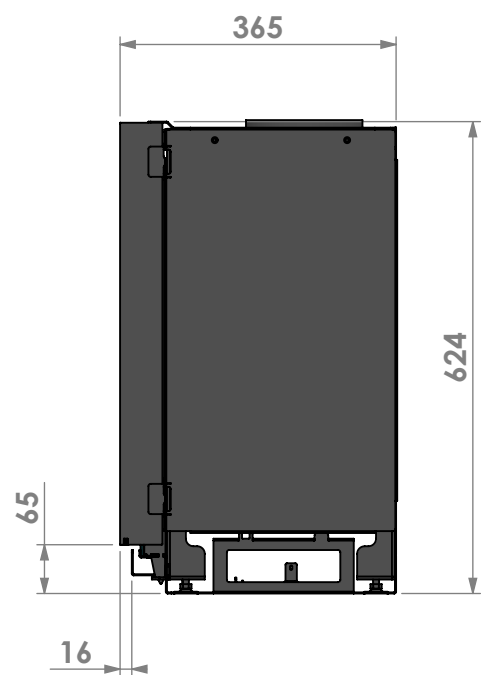

Name: **Smart Bell 80-60**

Modifications
 reserved

Projection:

Scale:

1:10

Version:

Unit:

mm