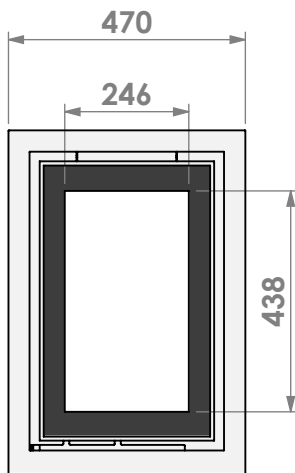

*= optional air inlet ø80 mm

barbas

Barbas Bellfires B.V.
Hallenstraat 17
5531 AB Bladel
The Netherlands
www.barbasbellfires.com

Name: Unilux-7 45 45' glass door classic frame

Modifications reserved

Scale: 1:15
Unit: mm

Version: 0