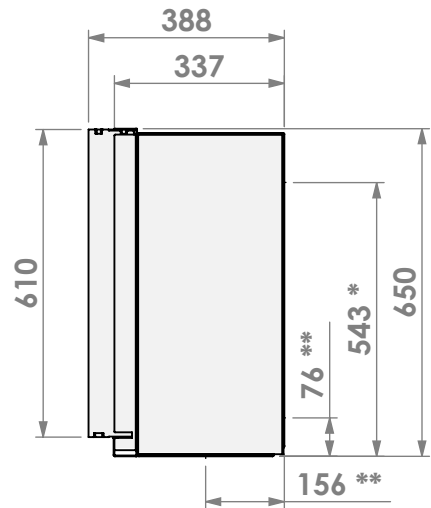

* = optional flue gas outlet $\varnothing$ 130 mm
** = optional air inlet $\varnothing$ 80 mm

barbas

Barbas Bellfires B.V.
Hallenstraat 17
5531 AB Bladel
The Netherlands
www.barbasbellfires.com

Name: Unilux-7 45 glass door built-in frame

Modifications reserved

Scale: 1:15
Unit: mm

Version: 0