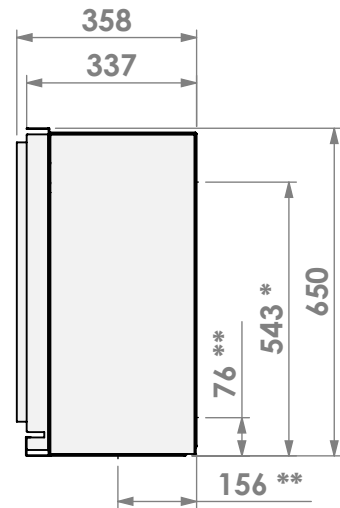

* = optional flue gas outlet $\varnothing$ 130 mm
** = optional air inlet $\varnothing$ 80 mm

barbas

Barbas Bellfires B.V.
Hallenstraat 17
5531 AB Bladel
The Netherlands
www.barbasbellfires.com

Name: Unilux-7 45 glass door frameless

Modifications reserved

Scale: 1:15
Unit: mm

Version: 0