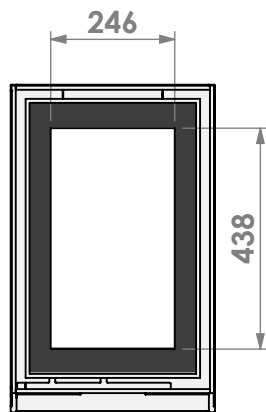

* = optional flue gas outlet $\varnothing$ 130 mm
** = optional air inlet $\varnothing$ 80 mm

barbas

Barbas Bellfires B.V.
Hallenstraat 17
5531 AB Bladel
The Netherlands
www.barbasbellfires.com

Name: Unilux-7 45 glass door built-in frame

Modifications reserved

Scale: 1:15
Unit: mm

Version: 0