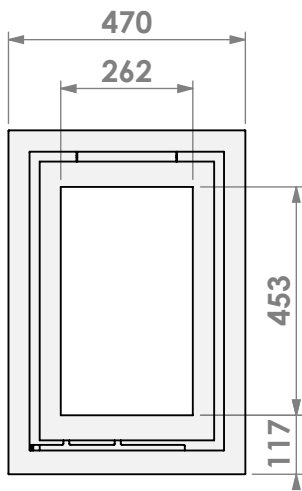

*= optional air inlet ø80 mm

barbas

Barbas Bellfires B.V.
Hallenstraat 17
5531 AB Bladel
The Netherlands
www.barbasbellfires.com

Name: Unilux-7 45 45' steel door classic frame

Modifications reserved

Scale: 1:15
Unit: mm

Version: 0