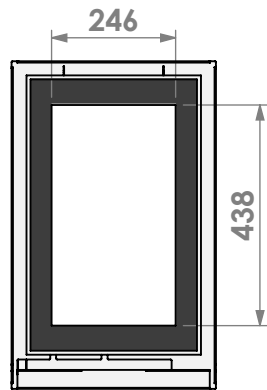

* = optional flue gas outlet $\varnothing$ 130 mm
** = optional air inlet $\varnothing$ 80 mm

barbas

Barbas Bellfires B.V.
Hallenstraat 17
5531 AB Bladel
The Netherlands
www.barbasbellfires.com

Name: Unilux-7 45 glass door frameless

Modifications reserved

Scale: 1:15
Unit: mm

Version: 0