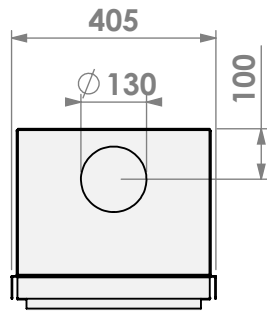

* = optional flue gas outlet $\varnothing$ 130 mm
** = optional air inlet $\varnothing$ 80 mm

barbas

Barbas Bellfires B.V.
Hallenstraat 17
5531 AB Bladel
The Netherlands
www.barbasbellfires.com

Name: Unilux-7 45 glass door frameless

Modifications reserved

Scale: 1:15
Unit: mm

Version: 0