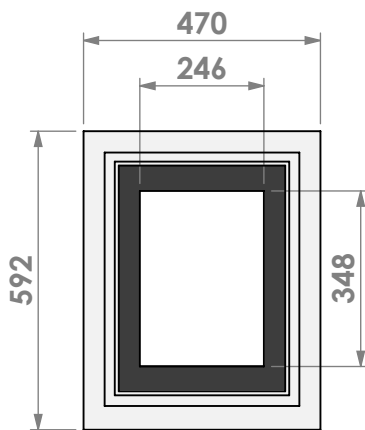

*= optional air inlet ø80 mm

barbas

Barbas Bellfires B.V.
Hallenstraat 17
5531 AB Bladel
The Netherlands
www.barbasbellfires.com

Name: Unilux-7 40 45' steel door classic frame

Modifications reserved

Scale: 1:15
Unit: mm

Version: 0