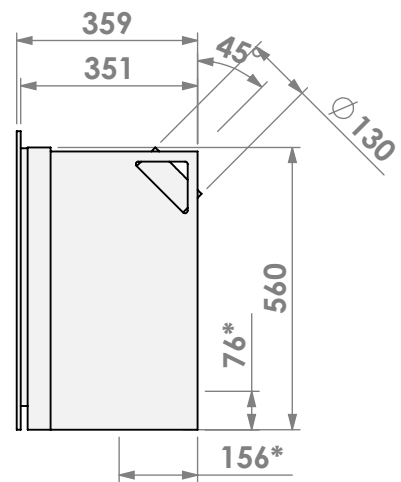

*= optional air inlet ø80 mm

barbas

Barbas Bellfires B.V.
Hallenstraat 17
5531 AB Bladel
The Netherlands
www.barbasbellfires.com

Name: Unilux-7 40 45' steel door classic frame

Modifications reserved

Scale: 1:15
Unit: mm

Version: 0