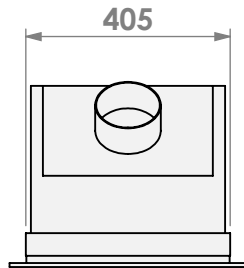

*= optional air inlet ø80 mm

barbas

Barbas Bellfires B.V.
Hallenstraat 17
5531 AB Bladel
The Netherlands
www.barbasbellfires.com

Name: Unilux-7 40 45' steel door classic frame

Modifications reserved

Scale: 1:15
Unit: mm

Version: 0