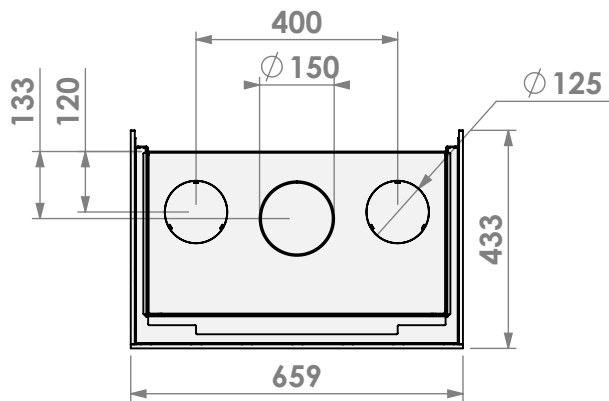

\*= optional air inlet  $\varnothing$ 125 mm  
 \*\*= built-in opening 500 mm

**barbas**

Barbas Bellfires B.V.  
 Hallenstraat 17  
 5531 AB Bladel  
 The Netherlands  
 www.barbasbellfires.com

Name: Unilux-6 265 Three sided built-in frame

Modifications reserved

Scale: 1:15  
 Unit: mm

Version: 0

\*= optional air inlet  $\varnothing$ 125 mm  
 \*\*= built-in opening 500 mm

**barbas**

Barbas Bellfires B.V.  
 Hallenstraat 17  
 5531 AB Bladel  
 The Netherlands  
 www.barbasbellfires.com

Name: Unilux-6 265 Three sided classic frame

Modifications reserved

Scale: 1:15  
 Unit: mm

Version: 0