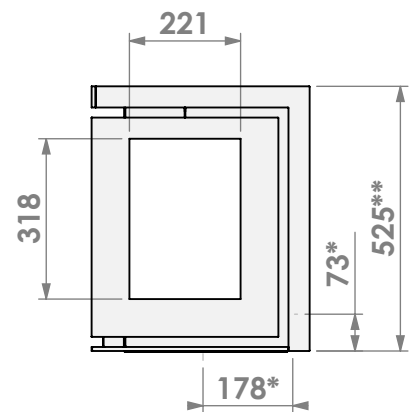

\*= optional air inlet  $\varnothing$ 125 mm  
 \*\*= built-in opening 500 mm

**barbas**

Barbas Bellfires B.V.  
 Hallenstraat 17  
 5531 AB Bladel  
 The Netherlands  
 www.barbasbellfires.com

Name: Unilux-6 265 Three sided built-in frame

Modifications reserved

Scale: 1:15  
 Unit: mm

Version: 0

\*= optional air inlet  $\varnothing$ 125 mm  
 \*\*= built-in opening 500 mm

**barbas**

Barbas Bellfires B.V.  
 Hallenstraat 17  
 5531 AB Bladel  
 The Netherlands  
 www.barbasbellfires.com

Name: Unilux-6 265 Three sided classic frame

Modifications reserved

Scale: 1:15  
 Unit: mm

Version: 0