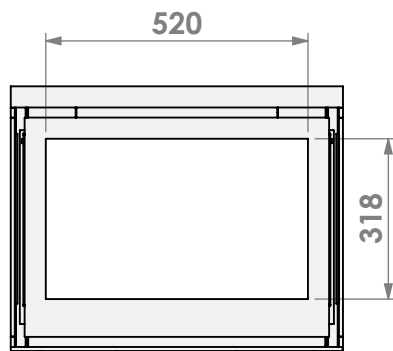

\*= optional air inlet  $\varnothing$ 125 mm  
 \*\*= built-in opening 500 mm

**barbas**

Barbas Bellfires B.V.  
 Hallenstraat 17  
 5531 AB Bladel  
 The Netherlands  
 www.barbasbellfires.com

Name: Unilux-6 265 Three sided built-in frame

Modifications reserved

Scale: 1:15  
 Unit: mm

Version: 0

\*= optional air inlet  $\varnothing$ 125 mm  
 \*\*= built-in opening 500 mm

**barbas**

Barbas Bellfires B.V.  
 Hallenstraat 17  
 5531 AB Bladel  
 The Netherlands  
 www.barbasbellfires.com

Name: Unilux-6 265 Three sided classic frame

Modifications reserved

Scale: 1:15  
 Unit: mm

Version: 0