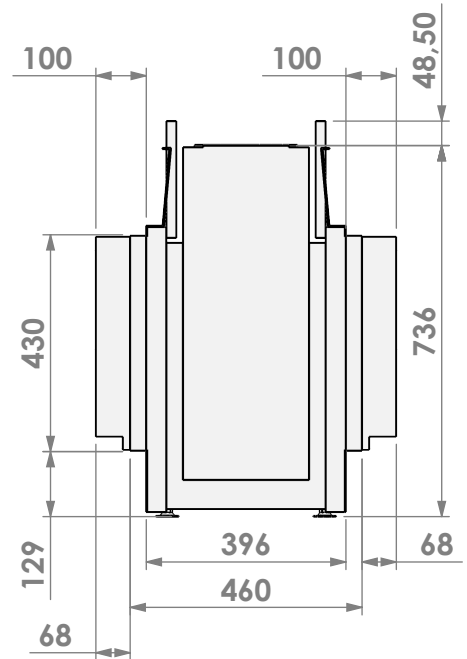

Modifications reserved

Scale: 1:15
 Unit: mm

Version: 0

belfires

Barbas Bellfires B.V.
 Hallenstraat 17
 5531 AB Bladel
 The Netherlands
www.barbasbellfires.com

Name: **HBS Tunnel-3 HD+ 10cm - HD**

Modifications reserved

Scale: **1:15**
 Unit: **mm**

Version: **0**

belfires

Barbas Bellfires B.V.
Hallenstraat 17
5531 AB Bladel
The Netherlands
www.barbasbellfires.com

Name: HBS Tunnel-3 HD+ 10cm - HD+ 10cm

Modifications reserved

Scale: 1:15
Unit: mm

Version: 0