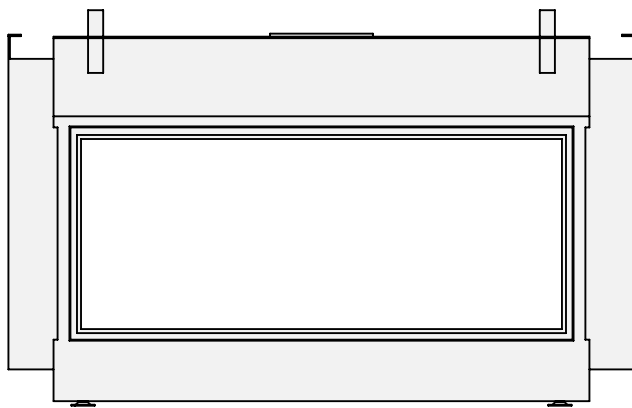

belfires

Barbas Belfires B.V.
Hallenstraat 17
5531 AB Bladel
The Netherlands
www.barbasbelfires.com

Name: **HBS Tunnel-3 FF - HD**

Modifications reserved

Scale: **1:15**
Unit: **mm**

Version: **0**