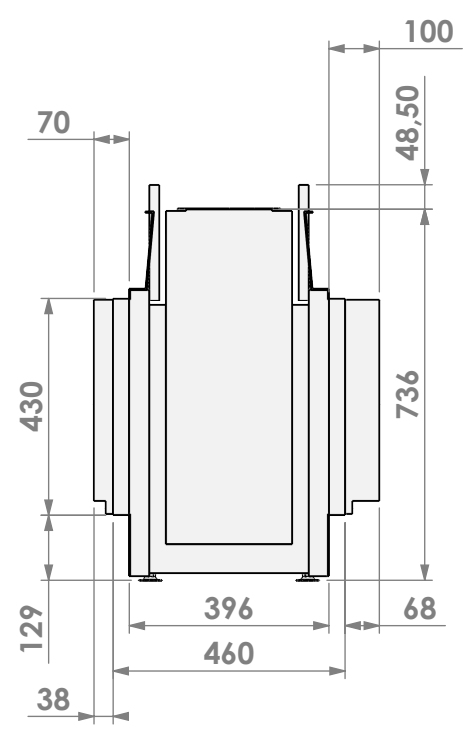

Modifications reserved

Scale: 1:15
 Unit: mm

Version: 0

belfires

Barbas Bellfires B.V.
 Hallenstraat 17
 5531 AB Bladel
 The Netherlands
www.barbasbellfires.com

Name: **HBS Tunnel-3 HD+ 10cm - HD**

Modifications reserved

Scale: **1:15**
 Unit: **mm**

Version: **0**

belfires

Barbas Bellfires B.V.
Hallenstraat 17
5531 AB Bladel
The Netherlands
www.barbasbellfires.com

Name: HBS Tunnel-3 HD+ 10cm - HD+ 10cm

Modifications reserved

Scale: 1:15
Unit: mm

Version: 0