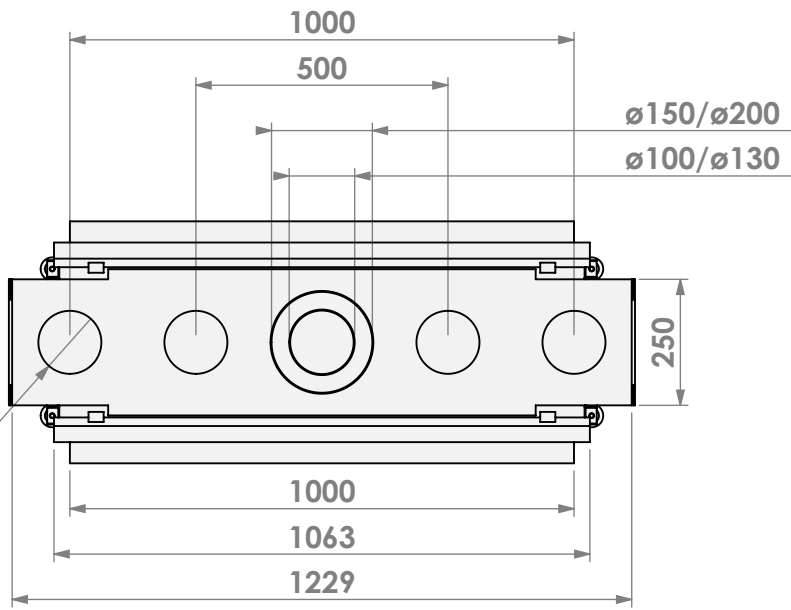

belfires

Barbas Bellfires B.V.
 Hallenstraat 17
 5531 AB Bladel
 The Netherlands
 www.barbasbellfires.com

Name: **HBS Tunnel-3 FF - FF**

Modifications reserved

Scale: **1:15**
Unit: **mm**

Version: **0**

* = optional extended adjustable legs max. + 350 mm

* = optional extended adjustable legs max. + 350 mm

belfires

Barbas Belfires B.V.
Hallenstraat 17
5531 AB Bladel
The Netherlands
www.barbasbelfires.com

Name: HBS Tunnel-3 HD - HD convection casing

Modifications reserved

Scale: 1:15
Unit: mm

Version: 0