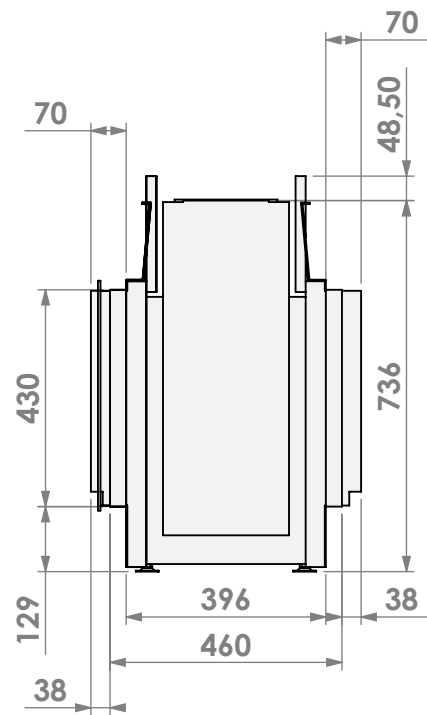

Modifications reserved

Scale: 1:15
 Unit: mm

Version: 0

belfires

Barbas Bellfires B.V.
 Hallenstraat 17
 5531 AB Bladel
 The Netherlands
www.barbasbellfires.com

Name: **HBS Tunnel-3 HD+ 10cm - HD**

Modifications reserved

Scale: **1:15**
 Unit: **mm**

Version: **0**

belfires

Barbas Bellfires B.V.
Hallenstraat 17
5531 AB Bladel
The Netherlands
www.barbasbellfires.com

Name: HBS Tunnel-3 HD+ 10cm - HD+ 10cm

Modifications reserved

Scale: 1:15
Unit: mm

Version: 0