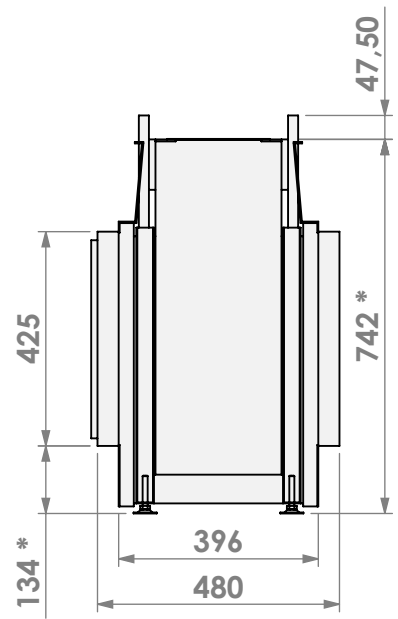

* = optional extended adjustable legs max. + 350 mm