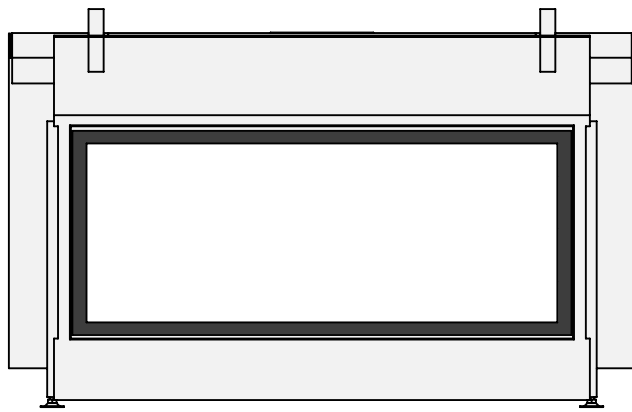

belfires

Barbas Bellfires B.V.
 Hallenstraat 17
 5531 AB Bladel
 The Netherlands
 www.barbasbellfires.com

Name: **HBS Tunnel-3 FF - FF**

Modifications reserved

Scale: **1:15**
Unit: **mm**

Version: **0**

* = optional extended adjustable legs max. + 350 mm

* = optional extended adjustable legs max. + 350 mm

belfires

Barbas Belfires B.V.
Hallenstraat 17
5531 AB Bladel
The Netherlands
www.barbasbelfires.com

Name: HBS Tunnel-3 HD - HD convection casing

Modifications reserved

Scale: 1:15
Unit: mm

Version: 0