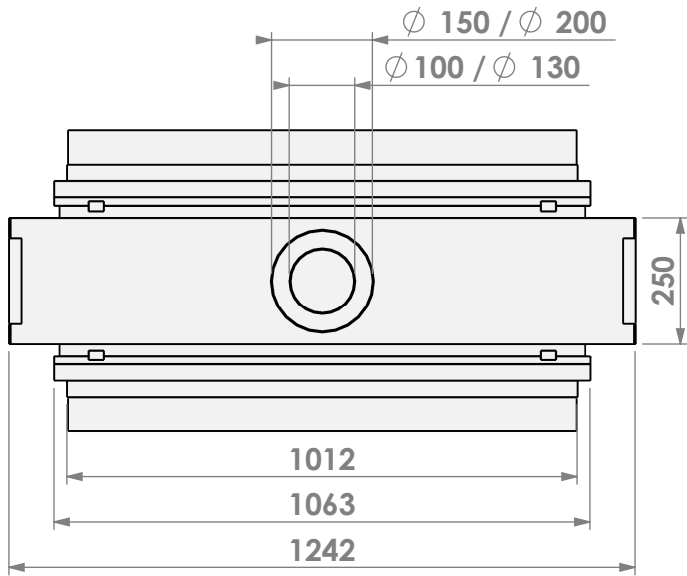

belfires

Barbas Bellfires B.V.
Hallenstraat 17
5531 AB Bladel
The Netherlands
www.barbasbellfires.com

Name: HBS Tunnel-3 HD+ 10cm - HD+ 10cm

Modifications reserved

Scale: 1:15
Unit: mm

Version: 0