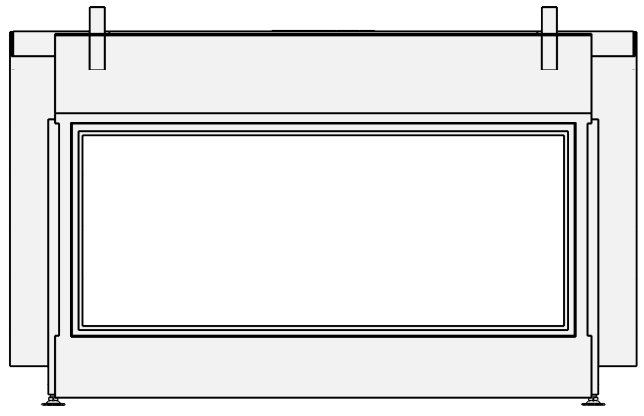

belfires

Barbas Bellfires B.V.
 Hallenstraat 17
 5531 AB Bladel
 The Netherlands
 www.barbasbellfires.com

Name: **HBS Tunnel-3 FF - FF**

Modifications reserved

Scale: **1:15**
Unit: **mm**

Version: **0**

* = optional extended adjustable legs max. + 350 mm

* = optional extended adjustable legs max. + 350 mm

belfires

Barbas Belfires B.V.
Hallenstraat 17
5531 AB Bladel
The Netherlands
www.barbasbelfires.com

Name: HBS Tunnel-3 HD - HD convection casing

Modifications reserved

Scale: 1:15
Unit: mm

Version: 0