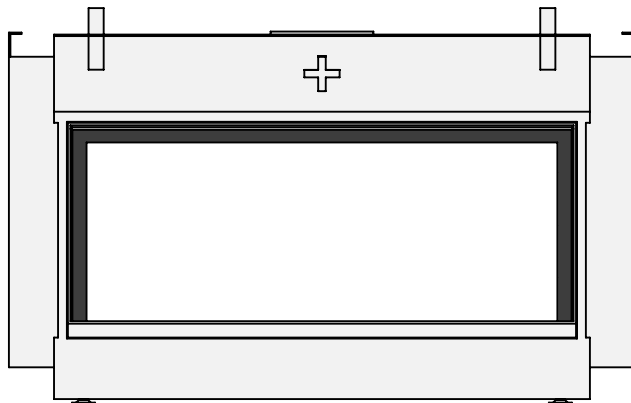

belfires

Barbas Bellfires B.V.
Hallenstraat 17
5531 AB Bladel
The Netherlands
www.barbasbellfires.com

Name: HBS Tunnel-3 HD+ 10cm - HD+ 10cm

Modifications reserved

Scale: 1:15
Unit: mm

Version: 0