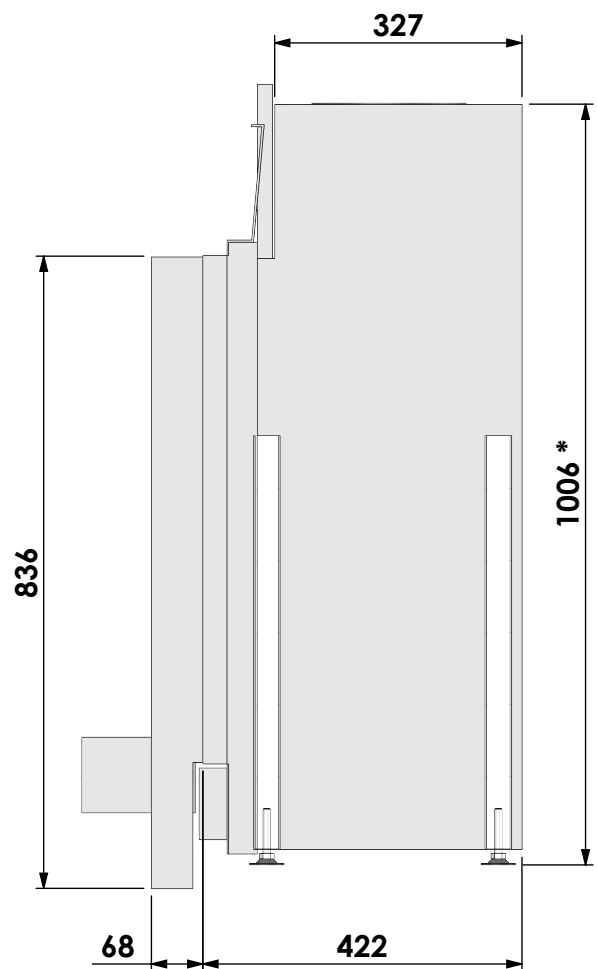

Scale:

1:10

Version:

0

Unit:

mm

* = optional extended adjustable legs max. + 350 mm

bellfires

Modifications reserved

Projection:

American

Scale:

1:10

Unit:

mm

Version:

1:10

Version:

0

Unit:

mm

* = optional extended adjustable legs max. + 350 mm

bellfires

Barbas Bellfires B.V.
Hallenstraat 17
5531 AB Bladel
The Netherlands
www.barbasbellfires.com

Name: **Topsham Large-3 hidden door+ 10cm stone bar**

Modifications reserved

Projection: American

Scale: **1:10**
Unit: **mm**

Version: **0**