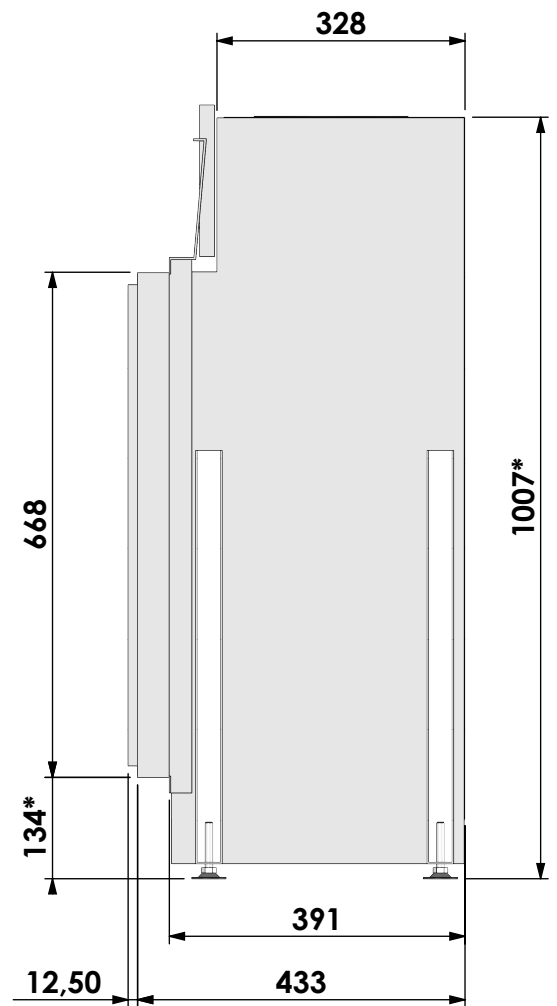

Scale:

1:10

Version:

0

Unit:

mm

* = optional extended adjustable legs max. + 350 mm

bellfires

Modifications reserved

Projection:

American

Scale:

1:10

Unit:

mm

Version:

Name: **Topsham Large-3 hidden door+ 10cm stone bar**

Modifications reserved

Projection: American

Scale: **1:10**
Unit: **mm**

Version: **0**