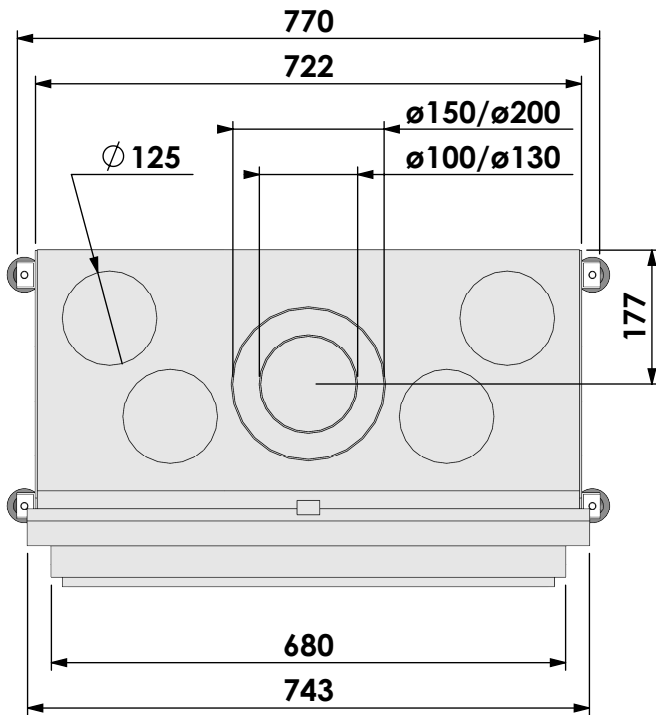

Scale:

1:10

Version:

0

Unit:

mm

* = optional extended adjustable legs max. + 350 mm

bellfires

Modifications reserved

Projection:

American

Scale:

1:10

Unit:

mm

Version:

Name: **Topsham Large-3 hidden door+ 10cm stone bar**

Modifications reserved

Projection: American

Scale: **1:10**
Unit: **mm**

Version: **0**