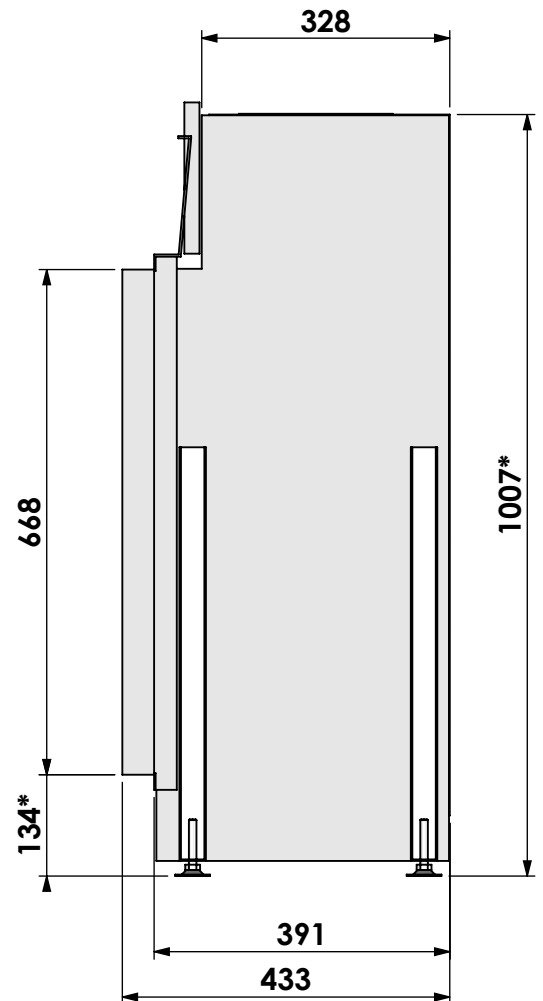

Scale:

1:10

Version:

0

Unit:

mm

* = optional extended adjustable legs max. + 350 mm

bellfires

Unit: mm

Version:

0

* = optional extended adjustable legs max. + 350 mm

bellfires

Barbas Bellfires B.V.
Hallenstraat 17
5531 AB Bladel
The Netherlands
www.barbasbellfires.com

Name: **Topsham Large-3 hidden door convection casing**

Modifications reserved

Projection:

American

Scale:

1:10

Unit:

mm

Version:

Name: **Topsham Large-3 hidden door+ 10cm stone bar**

Modifications reserved

Projection: American

Scale: **1:10**
Unit: **mm**

Version: **0**