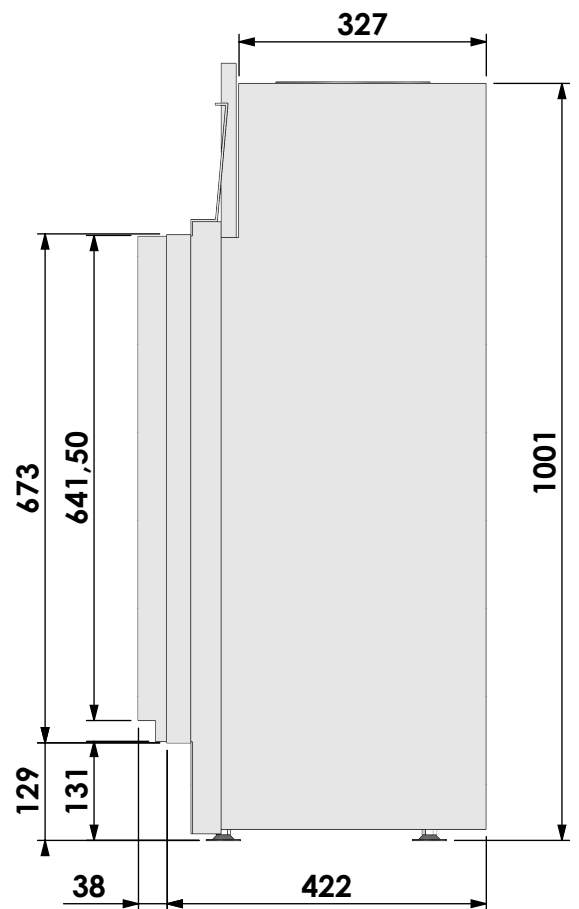

bellfires

Barbas Bellfires B.V.
Hallenstraat 17
5531 AB Bladel
The Netherlands
www.barbasbellfires.com

Name: **Topsham Large-3 hidden door+ 7cm**

Modifications reserved

Projection:

American

Scale:

1:10

Version:

0

Unit:

mm