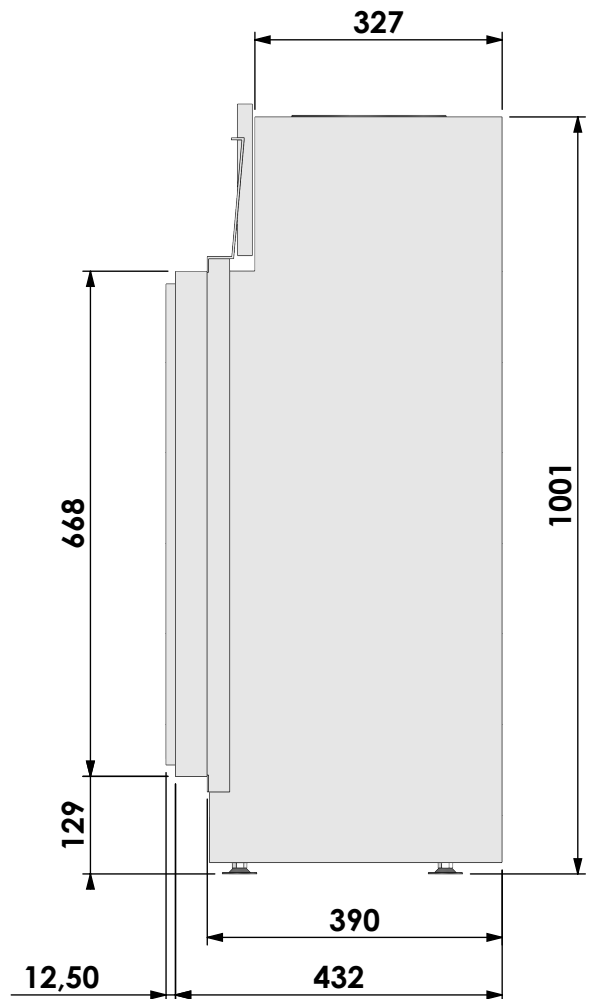

bellfires

Barbas Bellfires B.V.
Hallenstraat 17
5531 AB Bladel
The Netherlands
www.barbasbellfires.com

Name: **Topsham Large-3 floating frame**

Modifications reserved

Projection:

American

Scale:

1:10

Version:

0

Unit:

mm