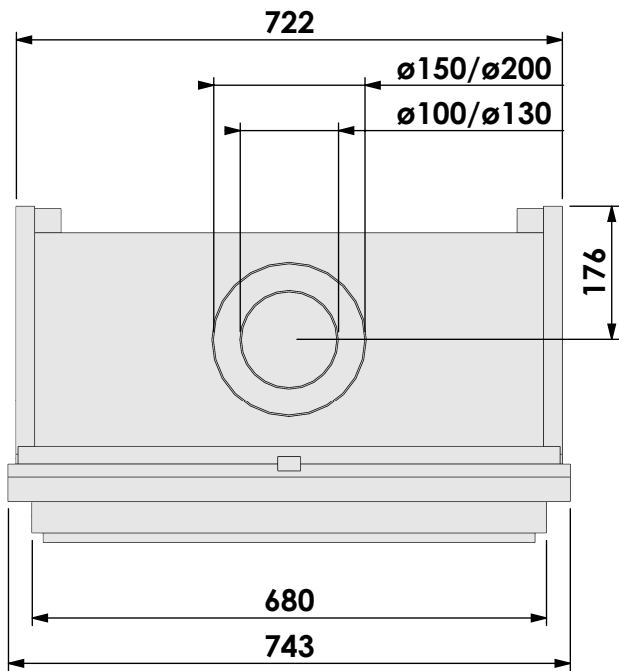

bellfires

Barbas Bellfires B.V.
Hallenstraat 17
5531 AB Bladel
The Netherlands
www.barbasbellfires.com

Name: **Topsham Large-3 floating frame**

Modifications reserved

Projection:

American

Scale:

1:10

Version:

0

Unit:

mm