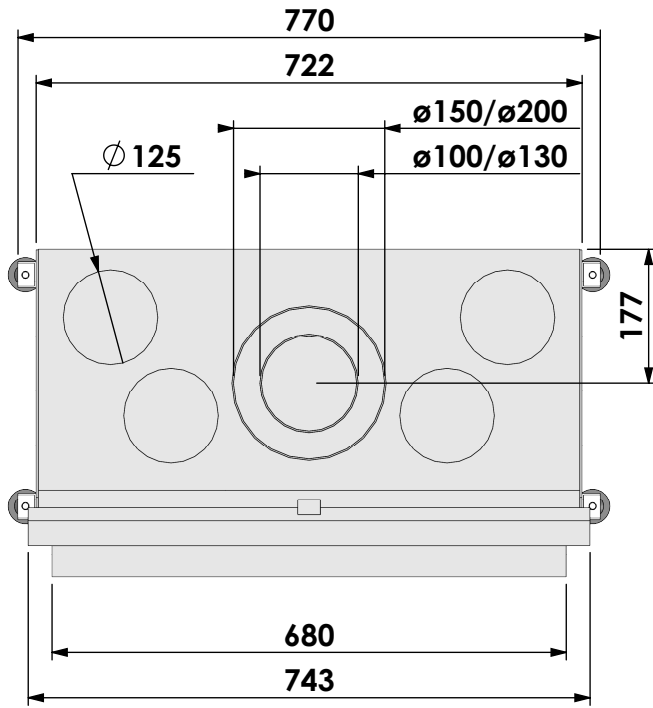

Scale:

1:10

Version:

0

Unit:

mm

* = optional extended adjustable legs max. + 350 mm

bellfires

Unit: mm

Version:

0

* = optional extended adjustable legs max. + 350 mm

bellfires

Barbas Bellfires B.V.
Hallenstraat 17
5531 AB Bladel
The Netherlands
www.barbasbellfires.com

Name: **Topsham Large-3 hidden door convection casing**

Modifications reserved

Projection:

American

Scale:

1:10

Unit:

mm

Version:

Name: **Topsham Large-3 hidden door+ 10cm stone bar**

Modifications reserved

Projection: American

Scale: **1:10**
Unit: **mm**

Version: **0**