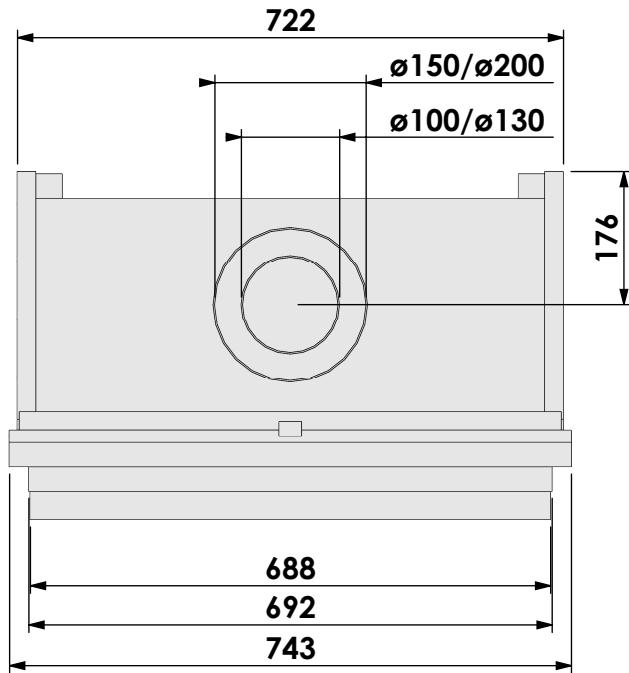

bellfires

Barbas Bellfires B.V.
Hallenstraat 17
5531 AB Bladel
The Netherlands
www.barbasbellfires.com

Name: **Topsham Large-3 hidden door+ 7cm**

Modifications reserved

Projection:

American

Scale:

1:10

Version:

0

Unit:

mm