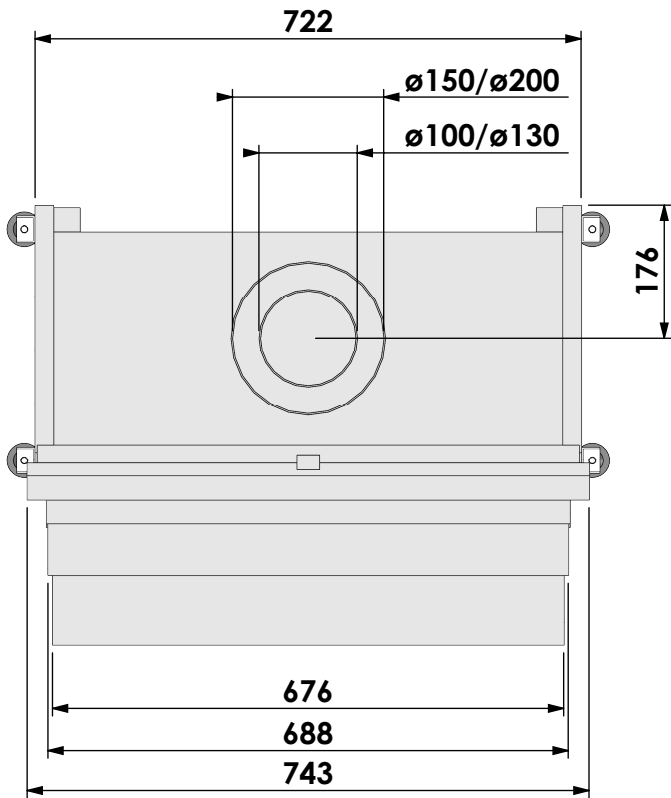

Scale:

1:10

Version:

0

Unit:

mm

* = optional extended adjustable legs max. + 350 mm

bellfires

Modifications reserved

Projection:

American

Scale:

1:10

Unit:

mm

Version:

1:10

Version:

0

Unit:

mm

* = optional extended adjustable legs max. + 350 mm

bellfires

Barbas Bellfires B.V.
Hallenstraat 17
5531 AB Bladel
The Netherlands
www.barbasbellfires.com

Name: **Topsham Large-3 hidden door+ 10cm stone bar**

Modifications reserved

Projection: American

Scale: **1:10**
Unit: **mm**

Version: **0**