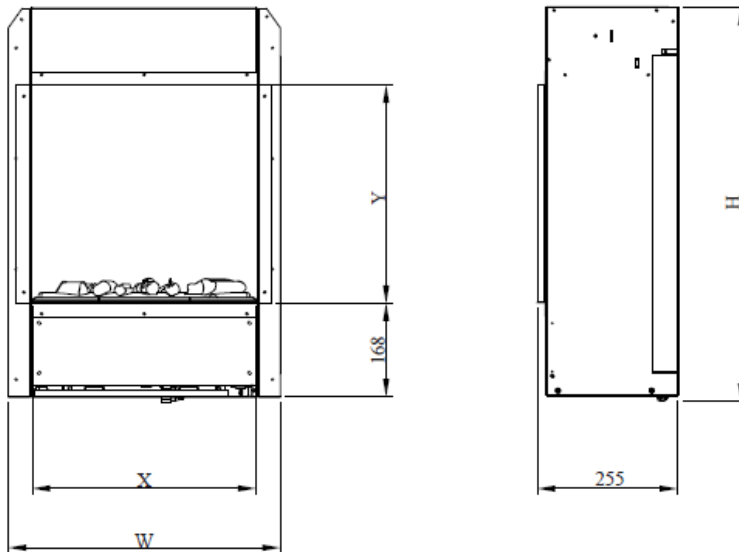

CHASSIS 56-600 BRICK

MODEL	'H'	'W'	'X'	'Y'
ENG56	700mm	490mm	413mm	395mm
ENG68	823mm	490mm	413mm	517mm
ENG600	700mm	646mm	569mm	395mm